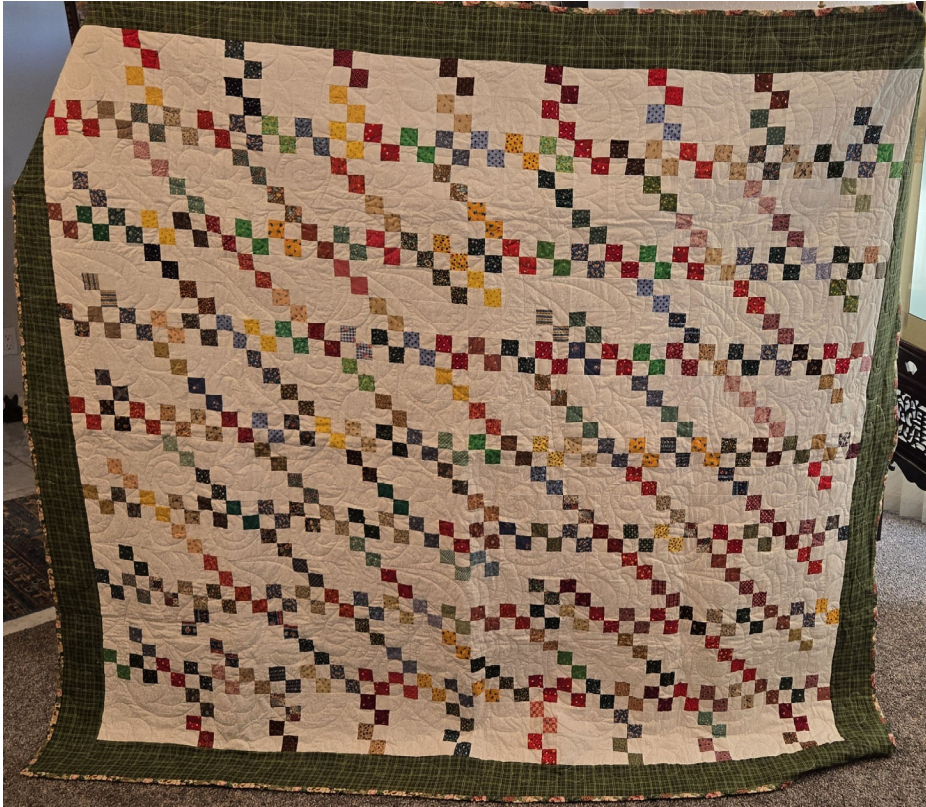

Throw	#	T05R	W	64	H	71	Scrappy 2" Squares	Price	50