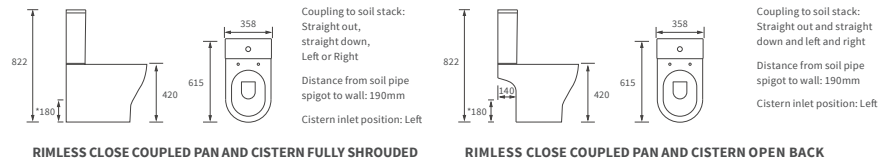

bathrooms to love
TECHNICAL SPECIFICATIONS

Lily