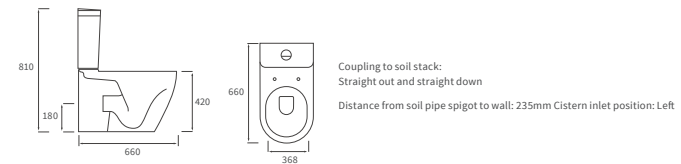

CLOSE COUPLED PAN AND CISTERN

Fully shrouded

Coupling to soil stack:
Straight out and straight down
Distance from soil pipe spigot to wall: 235mm Cistern inlet position: Left