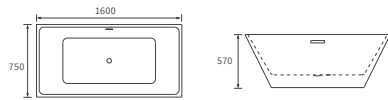

HOXTON FLOORSTANDING BATH
Capacity 215 litres