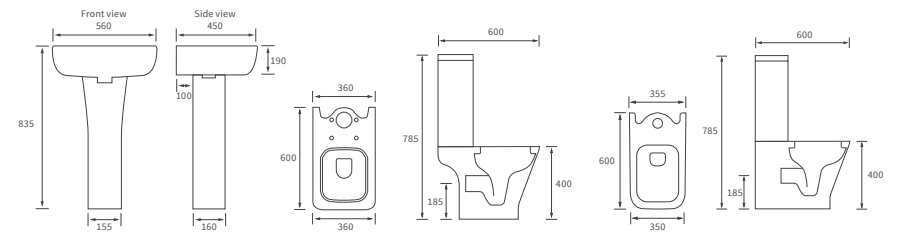

Cedarwood

BASIN WITH FULL PEDESTAL
560 x 450mm

CLOSE COUPLED PAN AND CISTERN

Open back
Coupling to soil stack:
Straight out and straight down
Distance from soil pipe spigot to wall: 155mm
Cistern inlet position: Left

CLOSE COUPLED PAN AND CISTERN

Fully Shrouded
Coupling to soil stack:
Straight out and straight down
Distance from soil pipe spigot to wall: 164mm
Cistern inlet position: Left

Coupling to soil stack: Straight out and straight down
Distance from soil pipe spigot to wall: 30mm
For use with concealed cistern

322 www.bathroomstolove.uk