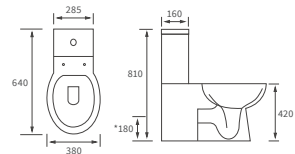

CLOSE COUPLED PAN AND CISTERN
Fully shrouded

Coupling to soil stack: Straight out and straight down
Distance from soil pipe spigot to wall: 220mm
Cistern inlet position: Left