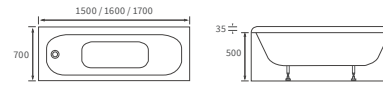

EUROWA STEEL BATH SINGLE END BATH