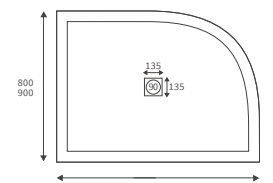

ULTRASLIM OFFSET QUADRANT TRAY