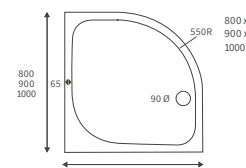

LOW PROFILE QUADRANT TRAYS