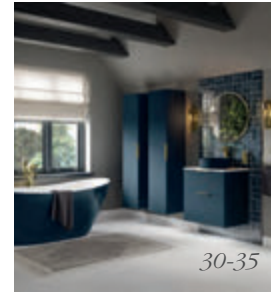

the *furniture*
collection
6-85

Modular furniture

Modular furniture has individual units that can be fitted anywhere in your bathroom space to create a bespoke look.

8-11	Contrast furniture	New
12-15	Lambra furniture	
16-21	Perla furniture	
22-25	Gatsby furniture	
26-29	Align furniture	New
30-35	Statement furniture	
36-39	Natural furniture	New
40-43	Carino furniture	
44-47	Elements furniture	
48-51	Volta furniture	
52-53	Venosa furniture	
54-55	Vista furniture	
56-59	Lucia furniture	
60-61	Washbowls