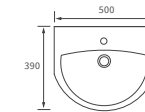

SEMI RECESSED BASIN
500 x 390mm