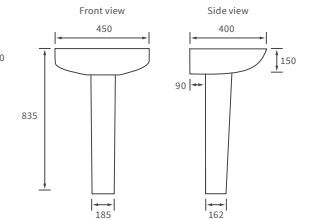

BASIN WITH FULL PEDESTAL
450 x 400mm