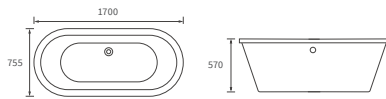

SAVOY SKIRTED BATH
Capacity 180 litres