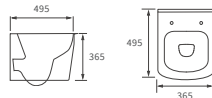

WALL HUNG PAN