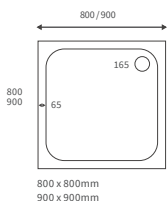

Anti-slip ultraslim trays 25mm high

ANTI-SLIP ULTRASLIM SQUARE TRAYS