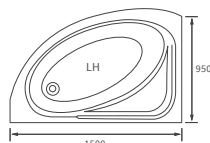

TYBEE CORNER BATH
Capacity 390 litres