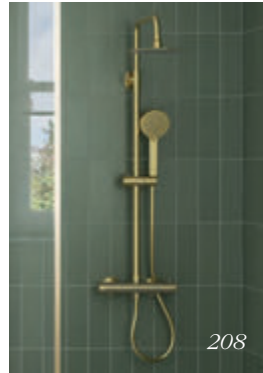

DIET1225	£80
DIET2002	£108
DIET1223	£98

TRAYS INCLUDE WASTE

90mm Fast Flow Waste, top access

OPTIONAL MATT BLACK WASTE

DIEA0048 £17

bathrooms to love
SHOWERS

Refresh with our
shower
collection
198-225

Choose a mixer shower that connects to the hot and cold water supplies and then mixes the water inside the shower to your selected temperature.