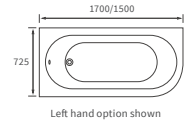

Left hand option shown

SARASOTA BACK TO WALL BATH

Double end baths