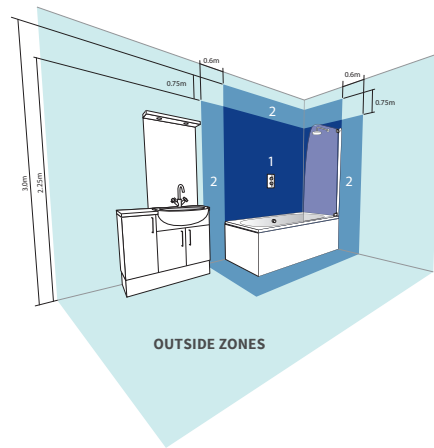

GRAVITY FED SYSTEM

This is usually a tank in the loft space or inside an airing cupboard. A basic guide to establish how much pressure it will deliver is how high the tank is above the tap or shower. If the tank is 2 metres above the level of the tap or shower, the water pressure will be 0.2 bar. If it is 5 metres, the water pressure will be 0.5 bar. Generally this type of system is low pressure however you can increase the pressure by installing a pump. It is recommended to seek advice from a qualified engineer or manufacturer before choosing your pump as these vary in performance.

COMBINATION BOILERS

These are high pressure systems and are usually set to operate between 0.8 to 1.5 bar. Minimum and maximum pressure can be checked with the manufacturer however most boilers have a gauge to show what pressure it is operating at. Combination boilers have an integrated pump so if the water pressure is too low for your required application, adding another pump can damage the boiler.

SEALED/UNVENTED SYSTEMS

These are modern systems. If you have a hot water tank but you don't have a cold water tank (cistern) in your loft or garage, this is an unvented high pressure system. They are quite uncommon as they are more expensive however they can usually deliver around 3.0 bar of water pressure.

Mirrors & lighting

ZONE 1

ZONE 2

OUTSIDE ZONES

Warmup® undertile heating

1.5 - 2.4m²	DIUH0002	300W	1.30A
2.5 - 3.4m²	DIUH0004	400W	1.74A
3.5 - 4.4m²	DIUH0006	600W	2.61A
4.5 - 5.9m²	DIUH0008	800W	3.48A
6.0 - 6.9m²	DIUH0006 & DIUH0004	1000W	4.35A
7.0 - 8.4m²	DIUH0006 x 2	1200W	5.22A
8.5 - 9.9m²	DIUH0008 & DIUH0006	1400W	6.09A
10 - 11.4m²	DIUH0008 x 2	1600W	6.96A

Undertile Wire System can be configured around any shape

Undertile Heating Mats

www.bathroomstolove.uk 333

Radiators