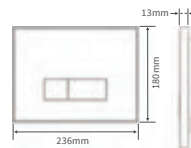

ALBUM FLUSHPLATE