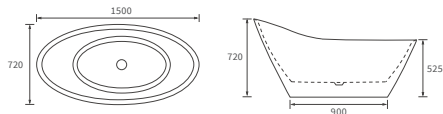

FARLEIGH FLOORSTANDING BATH
Capacity - 142 litres