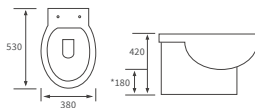

BACK TO WALL PAN

Coupling to soil stack: Straight out and straight down
Distance from soil pipe spigot to wall: 10mm
For use with concealed cistern