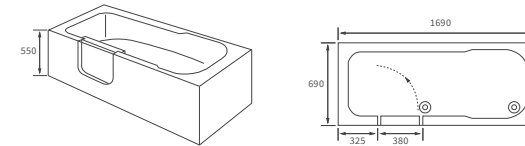

Easy access bath

1690 X 690MM WALK IN EASY ACCESS BATH

Capacity 200 litres