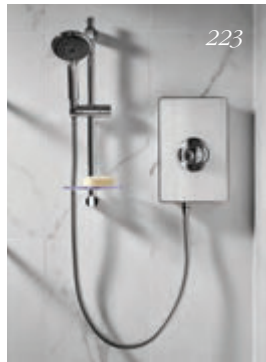

DIET1225	£80
DIET2002	£108
DIET1223	£98

TRAYS INCLUDE WASTE

90mm Fast Flow Waste, top access

OPTIONAL MATT BLACK WASTE

DIEA0048 £17

bathrooms to love
SHOWERS

Refresh with our
shower
collection
198-225

Choose a mixer shower that connects to the hot and cold water supplies and then mixes the water inside the shower to your selected temperature.