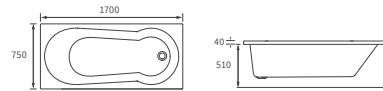

LUCIE BATH

Capacity 185 litres