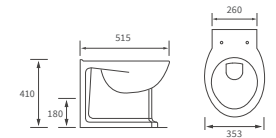

BACK TO WALL PAN
Coupling to soil stack: Straight out and straight down
Distance from soil pipe spigot to wall: 100mm
For use with concealed cistern