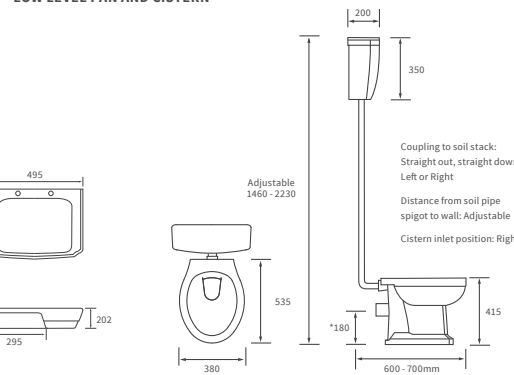

SEMI RECESSED BASIN
495 x 445mm

HIGH LEVEL PAN AND CISTERN