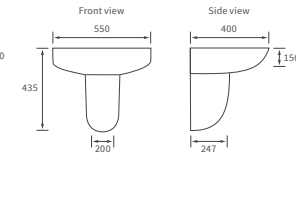

BASIN WITH SEMI PEDESTAL
550 x 400mm