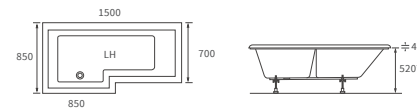

NAVARRE 1500 L SHAPE SHOWER BATH LH AND RH
Overall height including screen 2050mm. Capacity 180 litres
*520mm with acrylic panel, 480mm with wood panel