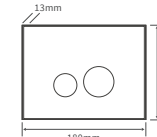

REFLECT FLUSHPLATE