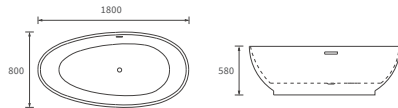

EDMONTON FLOORSTANDING BATH
Capacity 207 litres