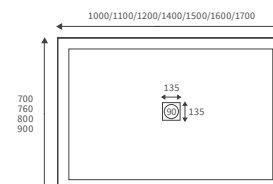

ULTRASLIM RECTANGULAR TRAYS