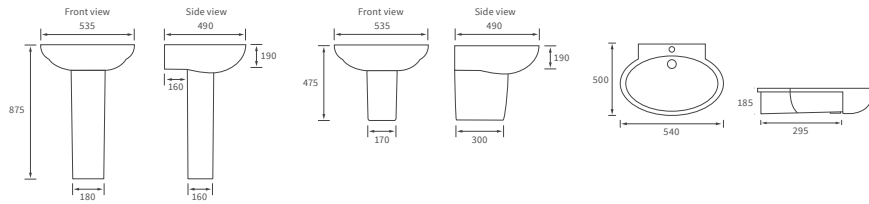

bathrooms to love
TECHNICAL SPECIFICATIONS

Mimosa

BASIN WITH FULL PEDESTAL
535 x 490mm

BASIN WITH SEMI PEDESTAL
535 x 490mm

SEMI RECESSED BASIN
540 x 500mm

Coupling to soil stack: Straight out and straight down
Distance from soil pipe spigot to wall: 220mm
Cistern inlet position: Left

Coupling to soil stack: Straight out and straight down
Distance from soil pipe spigot to wall: 10mm
For use with concealed cistern