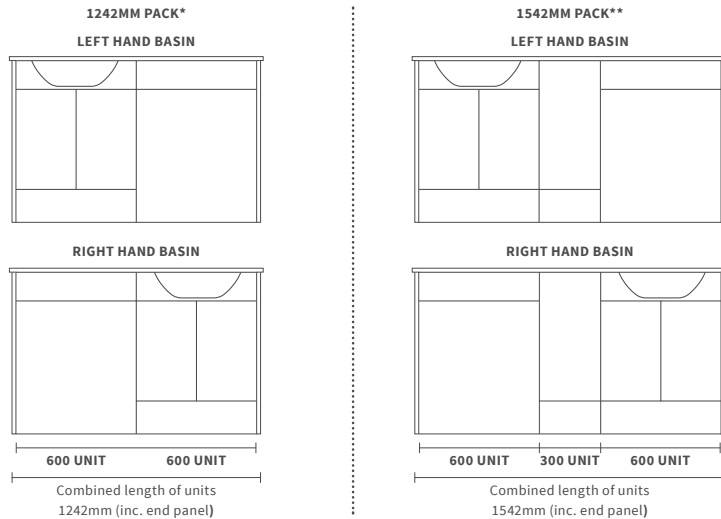

bathrooms *to love*
TECHNICAL SPECIFICATIONS

Lucia

DESCRIPTION	SATIN WHITE ASH	SEA GREEN ASH	GREY ASH	PRICE
465mm Floor Standing Tall Boy Unit	DIFT1260	DIFT1274	DIFT1856	£675
605mm Wall Hung Unit Inc. Basin	DIFTP2178	DIFTP2174	DIFTP2176	£595
610mm Floor Standing Unit Inc. Basin	DIFTP1628	DIFTP1626	DIFTP1944	£625
810mm Floor Standing Unit Inc. Basin	DIFTP1948	DIFTP1950	DIFTP1946	£785
510mm WC Unit	DIFT1258	DIFT1272	DIFT1846	£325
550x550mm Round Mirror	DIMS5504	DIMS5506	DIMR0006	£195
Soft Close Seat	DIFT1268	DIFT1278	DIFT1858	£140
Brushed Brass Door Knob (Single)	DIFH0056			£15
Matt Black Door Knob (Single)	DIFH0058			£15

Fitted Furniture

Useful information for integrated basin packs

**Pack includes one piece resin basin (1 tap hole), 600mm basin unit, 300mm 3 drawer unit, 600mm WC unit, 2 end panels and plinth.
OR
Pack includes one piece resin basin (1 tap hole), 600mm basin unit, 300mm 1 door base unit, 600mm WC unit, 2 end panels and plinth.

(FOR BENITA)
Pack includes one piece resin basin (1 tap hole), 600mm basin unit, 300mm 1 drawer, 1 drawer unit, 600mm WC unit, 2 end panels and plinth.
OR
Pack includes one piece resin basin (1 tap hole), 600mm basin unit, 300mm 1 door base unit, 600mm WC unit, 2 end panels and plinth.

Texture

DESCRIPTION	MATT WHITE	MATT GRAPHITE GREY	PRICE
300mm 3 Drawer Unit	DIFT2366	DIFT2390	£610
300mm 1 Door Base Unit	DIFT2368	DIFT2392	£325
300mm 1 Door Wall Unit	DIFT2370	DIFT2394	£295
600mm 3 Drawer Unit	DIFT2372	DIFT2396	£695
600mm 2 Door Basin Unit	DIFT2374	DIFT2398	£425
300mm 2 Door Tall Unit	DIFT2376	DIFT2400	£625
600mm 2 Door Wall Unit	DIFT2378	DIFT2402	£385
600mm 2 Door Mirrored Wall Unit	DIFT2380	DIFT2404	£395
600mm WC Unit	DIFT2382	DIFT2406	£360
2.4m Plinth (height 150mm)	DIFT2384	DIFT2408	£80
Base End Panel 330 x 900mm	DIFT2386	DIFT2410	£135
Tall End Panel 330 x 2200mm	DIFT2388	DIFT2412	£265
20cm Matt Black Handle (Single)	DIFH0042		£29
20cm Brushed Brass Handle (Single)	DIFH0044		£29
20cm Chrome Handle (Single)	DIFH0046		£29
1242mm Basin & WC Pack (RH)	DIFTP2342	DIFTP2344	£1,450
1242mm Basin & WC Pack (LH)	DIFTP2338	DIFTP2340	£1,450
1542mm Basin, WC & 1 Door Unit Pack (RH)	DIFTP2350	DIFTP2352	£1,850
1542mm Basin, WC & 1 Door Unit Pack (LH)	DIFTP2346	DIFTP2348	£1,850
1542mm Basin, WC & 3 Drawer Unit Pack (RH)	DIFTP2358	DIFTP2360	£2,100
1542mm Basin, WC & 3 Drawer Unit Pack (LH)	DIFTP2354	DIFTP2356	£2,100

Texture worktops, see page 316.