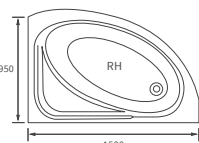

TYBEE CORNER BATH
Capacity 390 litres