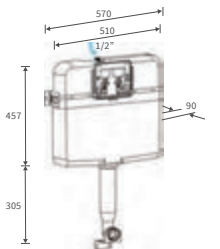

SLIM CONCEALED CISTERN
DIPC0048 Top inlet