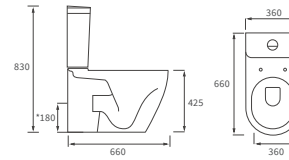

RIMLESS CLOSE COUPLED PAN AND CISTERN FULLY SHROUDED