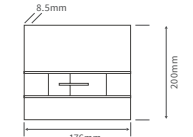

SEGMENT FLUSHPLATE