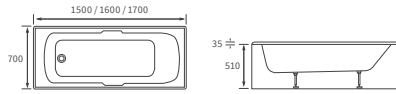

Single end baths

BALTIMORE SINGLE END BATH