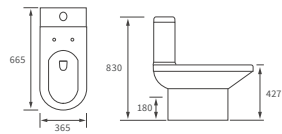

CLOSE COUPLED PAN AND CISTERN
Coupling to soil stack:
Straight out, straight down, Left or Right
Distance from soil pipe spigot to wall: 170mm
Cistern inlet position: Right