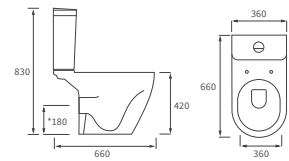

RIMLESS CLOSE COUPLED PAN AND CISTERN OPEN BACK