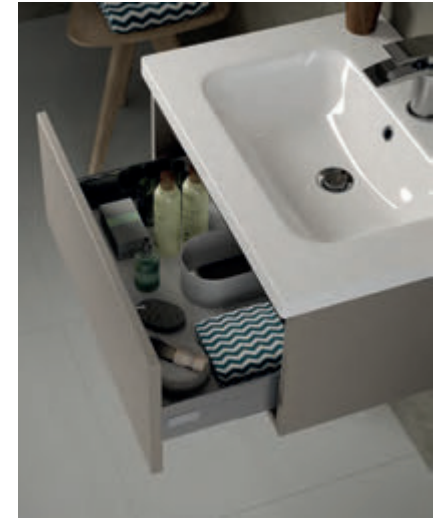

with Brushed brass bottle trap **£260**

WALL HUNG 800MM SHELF

W800 x H100 x D460mm

£225 All colours

WALL HUNG 800MM STORAGE DRAWER

W800 x H345 x D460mm

£475 All colours

* Height excludes bottle trap.

See page 309 for codes.

www.bathroomstolove.uk 39

Carino

Wall hung & floor standing furniture

40 www.bathroomstolove.uk

Carino

Wall hung & floor standing furniture

Carino modular bathroom furniture is a functional and stylish range of wall hung and floor standing units which come complete with sleek and sophisticated metal 'J' shaped rail which is routed to the cabinetry creating an ultra modern look. Soft close doors and drawers come as standard.