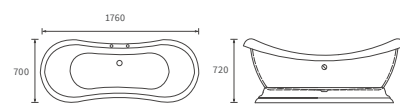

GRACE FLOORSTANDING BATH
Capacity 175 litres