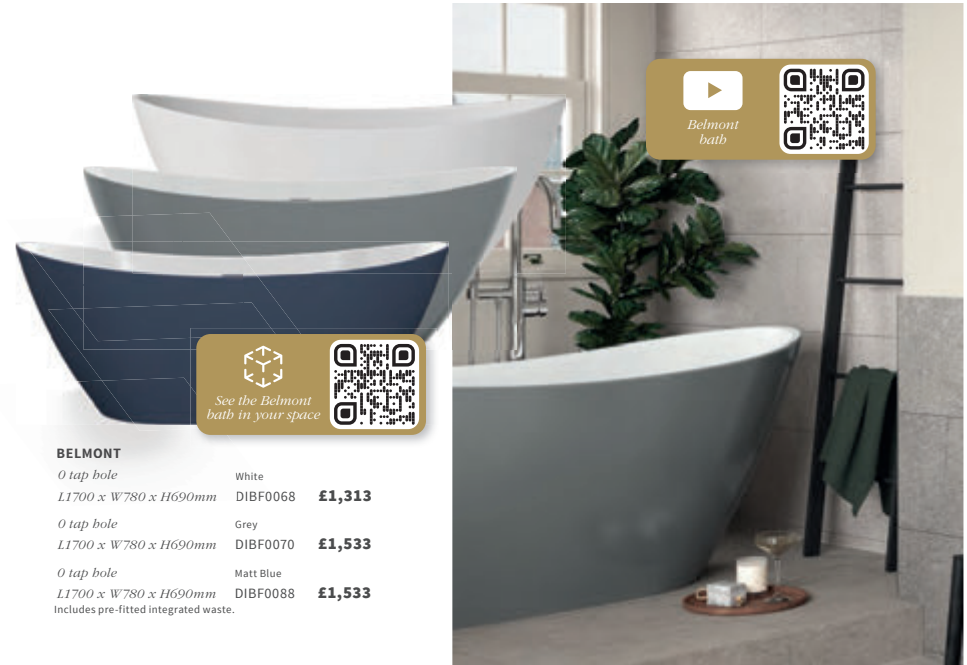

EDMONTON
0 tap hole
L1800 x W800 x H580mm DIBF0082 **£1,314**
Includes pre-fitted integrated waste.

BELMONT
0 tap bole
L1700 x W780 x H690mm
0 tap bole
L1700 x W780 x H690mm
0 tap bole
L1700 x W780 x H690mm
Includes pre-fitted integrated waste.

See the Belmont bath in your space