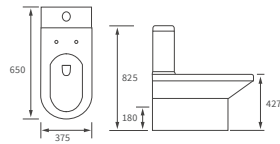

CLOSE COUPLED PAN AND CISTERN FULLY SHROUDED
Coupling to soil stack:
Straight out, straight down
Distance from soil pipe spigot to wall: 180mm
Cistern inlet position: Right