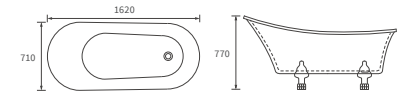

TIVERTON FLOORSTANDING BATH
Capacity 165 litres