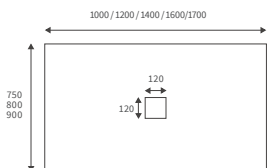

Slate Grey trays 25mm high

Linear trays 25mm high

RECTANGULAR TRAYS