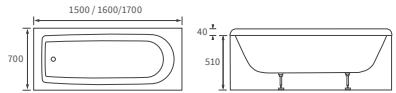

MIAMI SINGLE END BATH