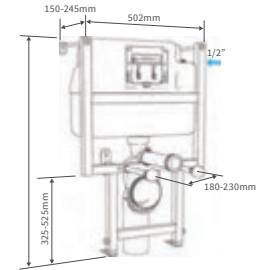

LOW HEIGHT WC FRAME
Incl. Cistern