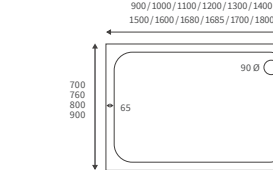

LOW PROFILE RECTANGULAR TRAYS