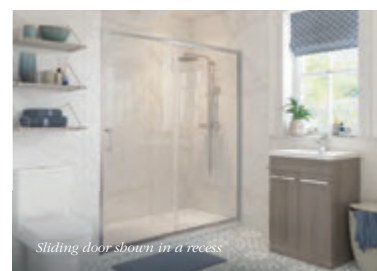

Sliding Door

Perfect for smaller areas as they maximise the space inside and outside your shower.

Sliding door shown in a recess