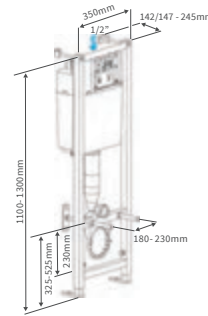

Wall hung frames, concealed cisterns & flush plates

WALL HUNG WC FRAME
Incl. Cistern