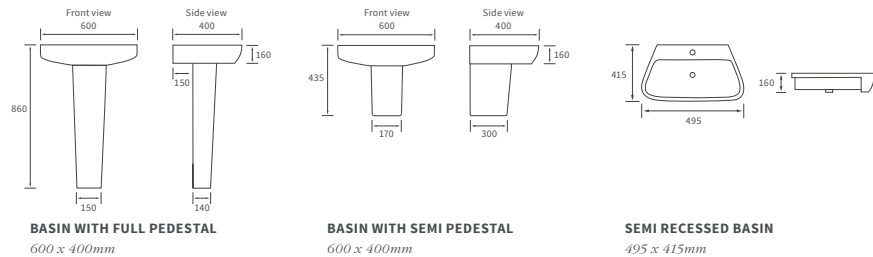

Amyris

600 x 400mm

600 x 400mm

495 x 415mm