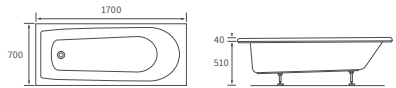

PIERSON SINGLE END BATH

Capacity 180 litres