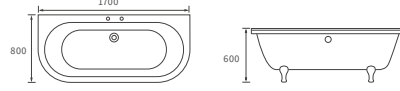

FINCHLEY BATH
Capacity 182 litres

www.bathroomstolove.uk 327