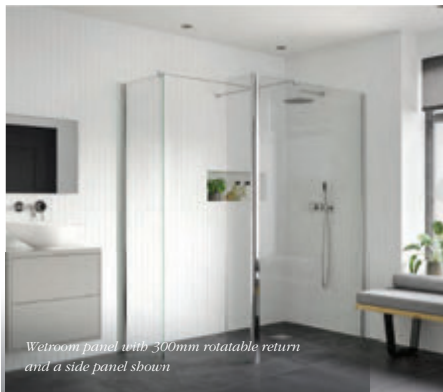

Wetroom panel with 300mm rotatable return shown

Wetroom panel with 300mm rotatable return and a side panel shown

Wetroom Panels

Our minimalist design walk in with the addition of a 300mm rotating splash panel.

Browse our full range of complementing trays. Pages 192-197.

Wetroom
Panels

Wetroom glass panels in a seamless design, great for installing in a wetroom environment or on a tray.

- 1950mm high
- Wetroom compatible
- 6mm toughened safety glass
- Adjustment for out of true walls
- Concealed fixings
- Easy Clean glass treatment
- Power shower compatible
- Approved