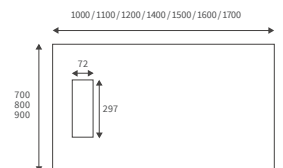

LINEAR TRAYS