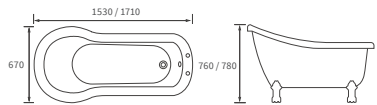

BAYSWATER BATH
Capacity 1530 x 670 x 760mm - 147 litres
Capacity 1710 x 670 x 780mm - 182 litres