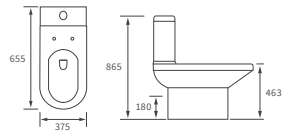

CLOSED COUPLED PAN AND CISTERN COMFORT HEIGHT
Coupling to soil stack:
Straight out, straight down, Left or Right
Distance from soil pipe spigot to wall: 150mm
Cistern inlet position: Right