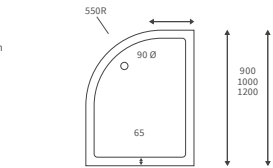

LOW PROFILE OFFSET QUADRANT TRAYS

- 900 x 760mm
- 1000 x 800mm
- 1200 x 800mm