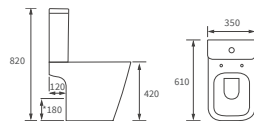

CLOSE COUPLED WC RIMLESS OPEN BACK SHORT PROJECTION