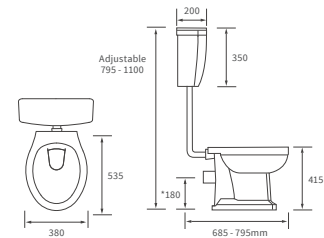

LOW LEVEL PAN AND CISTERN

BACK TO WALL WC WITH WOOD EFFECT SEAT £295

Indigo Ash Seat	DIPTP0232
Grey Ash Seat	DIPTP0234
White Ash Seat	DIPTP0194
Sea Green Seat	DIPTP0196
Matt Latte Seat	DIPTP0324
Matt Sage Green Seat	DIPTP0326