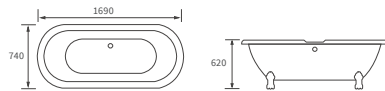

RICHMOND DOUBLE END BATH
Capacity 170 litres