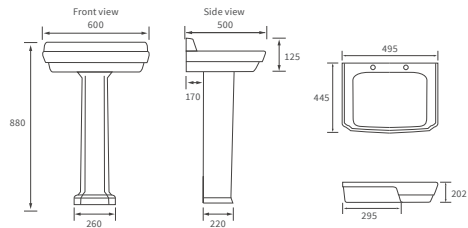

BASIN WITH FULL PEDESTAL
600 x 500mm

SEMI RECESSED BASIN
495 x 445mm