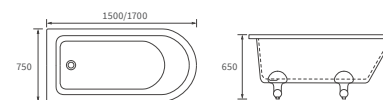

CLEVEDON FLOORSTANDING BATH
W1500 capacity 220 litres
W1700 capacity 260 litres