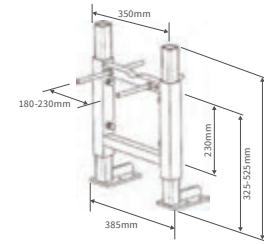

WALL HUNG WC FRAME
Excl. Cistern