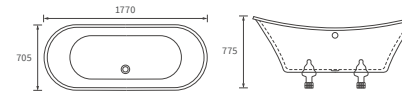

Freestanding baths

FAREHAM FLOORSTANDING BATH
Capacity 195 litres