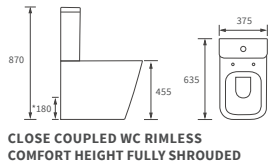

bathrooms to love
TECHNICAL SPECIFICATIONS

Coupling to soil stack guide

Cistern inlet position guide

Tilia

Cilantro

Coupling to soil stack:
Straight out
Distance from soil pipe
spigot to wall: 75mm
Cistern inlet position: Rear