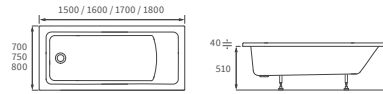

NAVARRE SINGLE END BATH

Capacity 1500 x 700mm - 170 litres, 1600 x 700mm - 185 litres, 1700 x 700mm - 200 litres
Capacity 1700 x 750mm - 210 litres, 1800 x 800mm - 225 litres