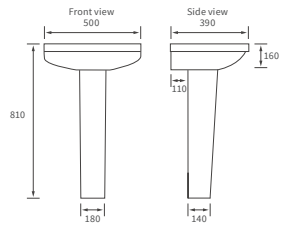

bathrooms *to love*
TECHNICAL SPECIFICATIONS

Laurus²

BASIN WITH FULL PEDESTAL
500 x 390mm