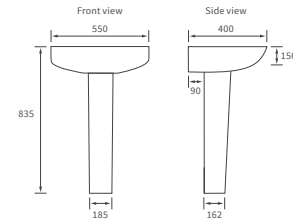

Tuscany

BASIN WITH FULL PEDESTAL
550 x 400mm