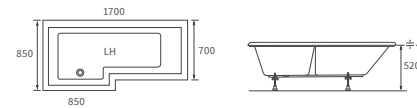

Shower baths

NAVARRE 1700 L SHAPE SHOWER BATH LH AND RH
Overall height including screen 2050mm. Capacity 180 litres
*520mm with acrylic panel, 480mm with wood panel