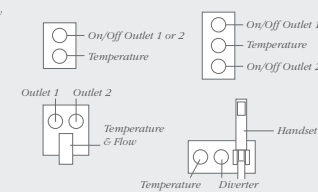

Two outlet

Three outlet

ASTRO THERMOSTATIC TWIN SHOWER VALVE

Single Outlet
DICM0592 **£212**
Two Outlet
DICM0594 **£229**

ASTRO THERMOSTATIC TRIPLE SHOWER VALVE

Two Outlet
DICM0600 **£227**
Three Outlet
DICM0602 **£227**

COMET THERMOSTATIC TWIN SHOWER VALVE

Single Outlet
DICM0596 **£212**
Two Outlet
DICM0598 **£229**

COMET THERMOSTATIC TRIPLE SHOWER VALVE

Two Outlet
DICM0604 **£221**
Three Outlet
DICM0606 **£227**