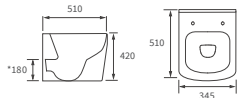

BACK TO WALL PAN SHORT PROJECTION