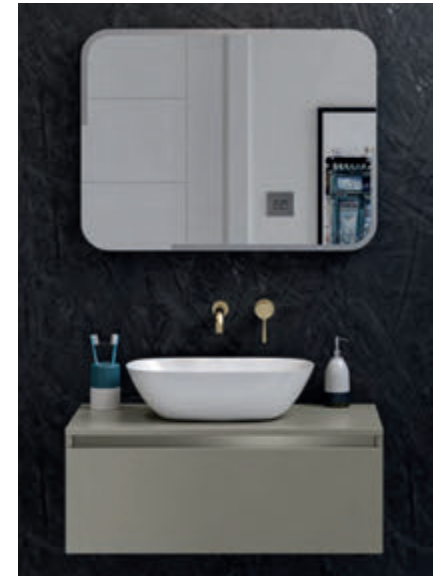

New

Natural

Wall hung furniture

Capturing the trend for natural finishes, the range offers a countertop shelf and a drawered storage unit.

bathrooms to love
MODULAR FURNITURE

Colour Options

WALL HUNG 600MM BASIN SHELF & BOTTLE TRAP

W600 x H100* x D460mm

with Chrome bottle trap **£225**

with Black bottle trap **£235**

with Brushed brass bottle trap **£245**

WALL HUNG 600MM SHELF

W600 x H100 x D460mm

£215 All colours

WALL HUNG 600MM STORAGE DRAWER

W600 x H345 x D460mm

£425 All colours

WALL HUNG 800MM BASIN SHELF & BOTTLE TRAP

W800 x H100* x D460mm

with Chrome bottle trap **£235**

with Black bottle trap **£250**

with Brushed brass bottle trap **£260**

WALL HUNG 800MM SHELF

W800 x H100 x D460mm

£225 All colours

WALL HUNG 800MM STORAGE DRAWER

W800 x H345 x D460mm

£475 All colours

* Height excludes bottle trap.

See page 309 for codes.

www.bathroomstolove.uk 39

Carino

Wall hung & floor standing furniture

40 www.bathroomstolove.uk