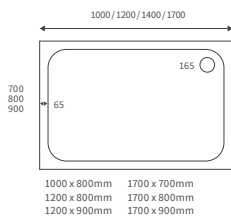

ANTI-SLIP ULTRASLIM RECTANGULAR TRAYS