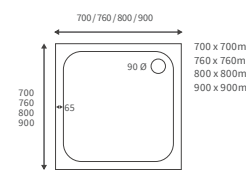

Low profile trays 45mm high

LOW PROFILE SQUARE TRAYS