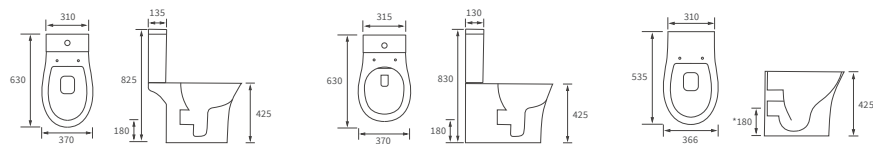

Sandro

CLOSE COUPLED PAN AND CISTERN

Open back
Coupling to soil stack:
Straight out and straight down
Distance from soil pipe spigot to wall: 194mm
Cistern inlet position: Right

FULLY SHROUDED PAN AND CISTERN

Fully Shrouded
Coupling to soil stack:
Straight out and straight down
Distance from soil pipe spigot to wall: 194mm
Cistern inlet position: Right

BACK TO WALL PAN

Coupling to soil stack:
Straight out and straight down
Distance from soil pipe spigot to wall: 105mm
For use with concealed cistern

www.bathroomstolove.uk 321