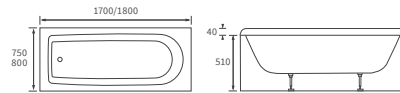

MIAMI SINGLE END BATH