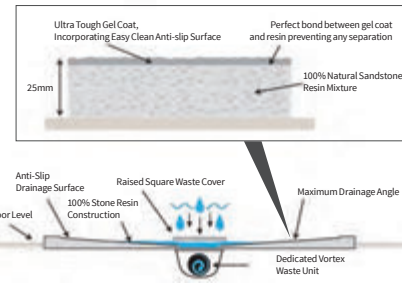

TRAYS INCLUDE WASTE
High flow self cleaning vortex waste

www.bathroomstolove.uk 193

Ultraslim Anti-Slip shower trays

Reassurance for the whole family

ADJUSTABLE SQUARE WASTE COVER

EASY-FIT LEG SYSTEM

PERMANENT ANTI-SLIP