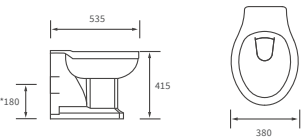

BACK TO WALL PAN

Coupling to soil stack: Straight out and straight down
Distance from soil pipe spigot to wall: 100mm
For use with concealed cistern

CLOSE COUPLED WC WITH WOOD EFFECT SEAT £395

Indigo Ash Seat	DIPTP0228
Grey Ash Seat	DIPTP0230
White Ash Seat	DIPTP0190
Sea Green Seat	DIPTP0188
Matt Latte Seat	DIPTP0320
Matt Sage Green Seat	DIPTP0322