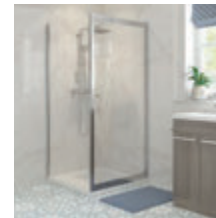

OPTIONAL SIDE PANEL

700mm	DIED7026	£170	670 - 690	800mm	DIED8046	£180	770 - 790
760mm	DIED7638	£175	730 - 750	900mm	DIED9042	£200	870 - 890