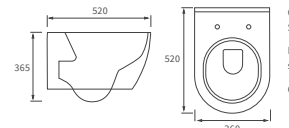

RIMLESS WALL HUNG PAN