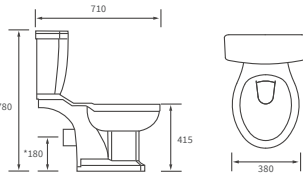

bathrooms to love
TECHNICAL SPECIFICATIONS

Sherbourne

HIGH LEVEL WC WITH WOOD EFFECT SEAT £675

Indigo Ash Seat	DIPTP0220
Grey Ash Seat	DIPTP0222
White Ash Seat	DIPTP0198
Sea Green Seat	DIPTP0200
Matt Latte Seat	DIPTP0312
Matt Sage Green Seat	DIPTP0314

CLOSE COUPLED PAN AND CISTERN

Coupling to soil stack: Straight out, straight down, Left or Right
Distance from soil pipe spigot to wall: 130mm
Cistern inlet position: Left

LOW LEVEL WC WITH WOOD EFFECT SEAT £495

Indigo Ash Seat	DIPTP0224
Grey Ash Seat	DIPTP0226
White Ash Seat	DIPTP0202
Sea Green Seat	DIPTP0204
Matt Latte Seat	DIPTP0316
Matt Sage Green Seat	DIPTP0318