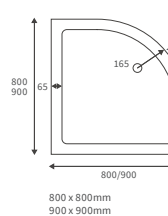

ANTI-SLIP ULTRASLIM QUADRANT TRAYS