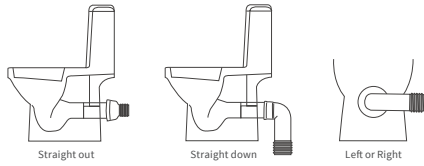

bathrooms to love
TECHNICAL SPECIFICATIONS

Coupling to soil stack guide