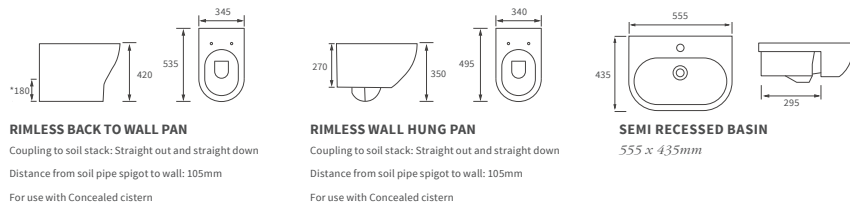

RIMLESS CLOSE COUPLED PAN AND CISTERN FULLY SHROUDED

RIMLESS CLOSE COUPLED PAN AND CISTERN OPEN BACK

RIMLESS BACK TO WALL PAN

Coupling to soil stack: Straight out and straight down
Distance from soil pipe spigot to wall: 105mm
For use with Concealed cistern

RIMLESS WALL HUNG PAN

Coupling to soil stack: Straight out and straight down
Distance from soil pipe spigot to wall: 105mm
For use with Concealed cistern

SEMI RECESSED BASIN

555 x 435mm