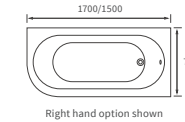

Right hand option shown