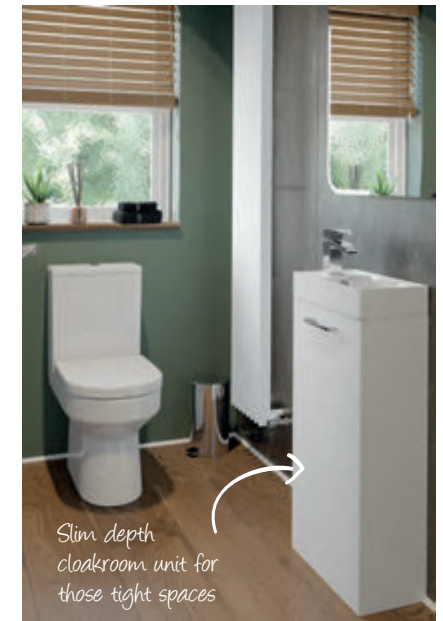

Volta

Wall hung & floor standing furniture