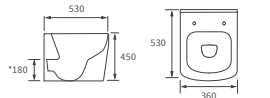

BACK TO WALL PAN COMFORT HEIGHT