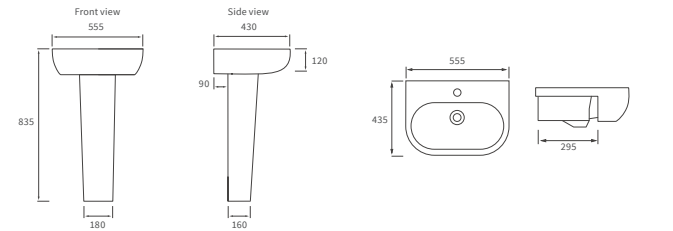

Senna

BASIN WITH FULL PEDESTAL

555 x 430mm

SEMI RECESSED BASIN

555 x 435mm