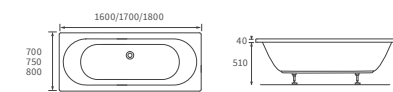

MIAMI LUXURY DOUBLE END BATH

Capacity 1600 x 750 - 180 litres, 1700 x 700 - 180 litres,
1700 x 750 - 190 litres, 1800 x 800 - 210 litres