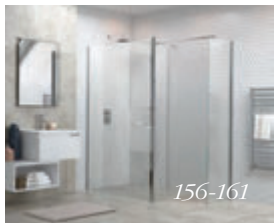

bathrooms *to love*
ENCLOSURES & TRAYS

Shower enclosures now feature in most new bathrooms and have developed to become an integral part of defining the overall style of the bathroom.

With a wide range of shapes and sizes on offer, your new bathroom design will be greatly enhanced with the addition of a stylish enclosure.

the *enclosure*
collection 146-191

- **150-153** Matt Black wetroom panels
- **154** Brushed Brass wetroom
- **155** Grab rails
- **156-161** RefleXion wetroom panels
- **162-183** RefleXion enclosures
- **184-185** Merlyn wetroom panels
- **186-191** Merlyn enclosures

the *tray*
collection 192-197

- **192** RefleXion Slate Grey trays
- **193** RefleXion Linear Ultraslim trays
- **194-195** RefleXion Anti-Slip Ultraslim trays
- **196** RefleXion Designer Ultraslim trays
- **197** RefleXion Low Profile trays