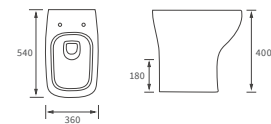

BACK TO WALL PAN

Coupling to soil stack: Straight out and straight down
Distance from soil pipe spigot to wall: 30mm
For use with concealed cistern

322 www.bathroomstolove.uk