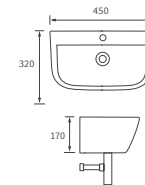

CLOAKROOM BASIN
450 x 320mm