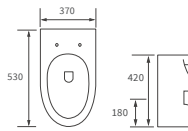

BACK TO WALL PAN
Coupling to soil stack:
Straight out and straight down
Distance from soil pipe spigot to wall: 110mm
For use with concealed cistern