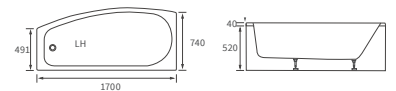

KISMET SINGLE END BATH LH AND RH

Capacity 170 litres