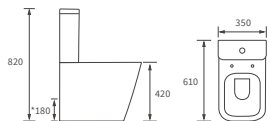

CLOSE COUPLED WC RIMLESS COMFORT HEIGHT FULLY SHROUDED

CLOSE COUPLED WC RIMLESS FULLY SHROUDED SHORT PROJECTION