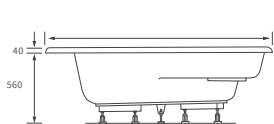

bathrooms *to love*
TECHNICAL SPECIFICATIONS

Corner baths

MIRAMAR CORNER BATH LH AND RH
Capacity 180 litres