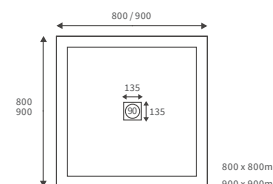

Ultraslim trays 25mm high

ULTRASLIM SQUARE TRAY