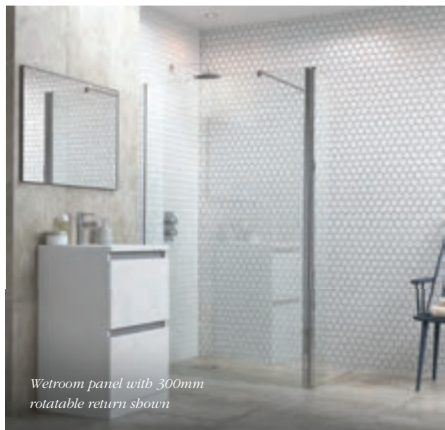

RefleXion
ENCLOSURES

Wetroom panel with 300mm rotatable return and a side panel shown

Wetroom panel with 300mm rotatable return shown

Wetroom Panels

Wetroom glass panels in a seamless design with the addition of a 300mm rotating splash panel.

Specifications

Wetroom Panel
Black Profile

			True wall adjustments (min/max mm)	OPTIONAL SIDE PANEL		
1000mm	DIEWP1048	£330	980 - 1000	800mm	DIEWP8032	£282 780 - 800
1200mm	DIEWP1232	£385	1180 - 1200	900mm	DIEWP9032	£315 880 - 900

Wetroom Panel
Black Leaf

			True wall adjustments (min/max mm)
1200mm	DIEWP1234	£765	1180 - 1200

Wetroom Panel
Black Framed

			True wall adjustments (min/max mm)	OPTIONAL SIDE PANEL		
1000mm	DIEWP1046	£413	980 - 1000	760mm	DIEWP7610	£316 740 - 760
1200mm	DIEWP1230	£472	1180 - 1200	800mm	DIEWP8034	£354 780 - 800

Wetroom Panel
Brushed Brass

			True wall adjustments (min/max mm)	OPTIONAL SIDE PANEL		
800mm	DIEWP8038	£303	780 - 800	800mm	DIEWP8040	£314 780 - 800
900mm	DIEWP9036	£308	880 - 900	900mm	DIEWP9038	£319 880 - 900
1000mm	DIEWP1052	£358	980 - 1000			
1200mm	DIEWP1238	£368	1180 - 1200			

Wetroom Panel
and floor to ceiling pole

			True wall adjustments (min/max mm)
500mm	DIEWP5018*	£195	480 - 500
700mm	DIEWP7010	£200	680 - 700
760mm	DIEWP7612	£205	740 - 760
800mm	DIEWP8036	£210	780 - 800
900mm	DIEWP9034	£220	880 - 900
1000mm	DIEWP1050	£235	980 - 1000
1100mm	DIEWP1104	£250	1080 - 1100
1200mm	DIEWP1236	£270	1180 - 1200
1400mm	DIEWP1412	£310	1380 - 1400

*Recommended for wetroom installations