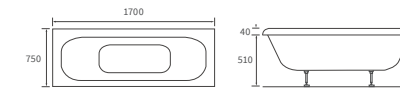

MALONE LUXURY DOUBLE END BATH

Capacity 225 litres