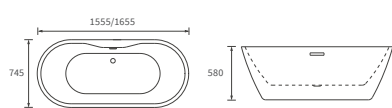

HARLESDEN FLOORSTANDING BATH
Capacity 1555 x 745 x 580mm - 200 litres
Capacity 1655 x 745 x 580mm - 220 litres