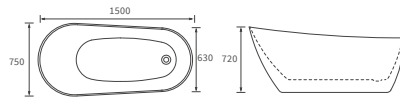

ASHBOURNE FLOORSTANDING BATH
Capacity 212 litres