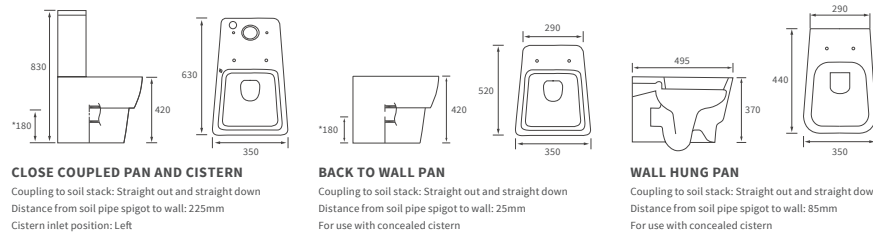

BASIN WITH FULL PEDESTAL

BASIN WITH SEMI PEDESTAL

SEMI RECESSED BASIN

CLOSE COUPLED PAN AND CISTERN

BACK TO WALL PAN

WALL HUNG PAN

www.bathroomstolove.uk 319