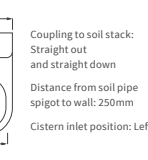

RIMLESS CLOSE COUPLED PAN AND CISTERN FULLY SHROUDED

RIMLESS CLOSE COUPLED PAN AND CISTERN FULLY SHROUDED COMFORT HEIGHT