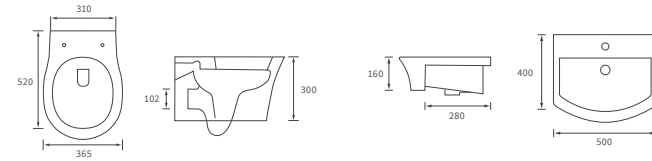

WALL HUNG PAN

SEMI RECESSED BASIN
500 x 400mm