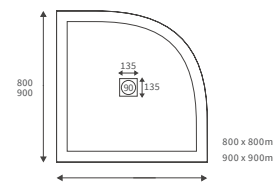

ULTRASLIM QUADRANT TRAY