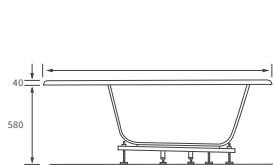

TYBEE CORNER BATH
Capacity 390 litres