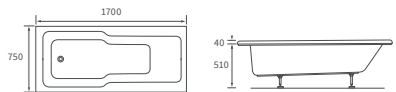

OCALA BATH

Capacity 190 litres