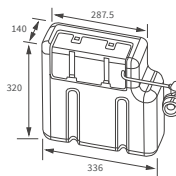

Concealed cisterns

CONCEALED CISTERN - SIDE INLET
DIPC0130 Side inlet