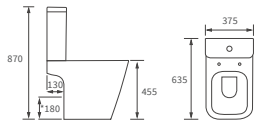

CLOSE COUPLED WC RIMLESS OPEN BACK COMFORT HEIGHT