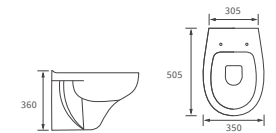

WALL HUNG PAN
Coupling to soil stack: Straight out and straight down
Distance from soil pipe spigot to wall: 15mm
For use with concealed cistern