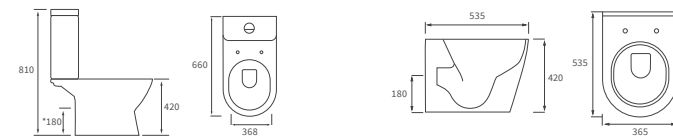

CLOSE COUPLED PAN AND CISTERN

Open back

Coupling to soil stack:
Straight out, straight down, Left or Right
Distance from soil pipe spigot to wall: 240mm
Cistern inlet position: Left

BACK TO WALL PAN

Coupling to soil stack:
Straight out and straight down
Distance from soil pipe spigot to wall: 110mm
For use with Concealed cistern

320 www.bathroomstolove.uk

*180mm (+/-5mm).