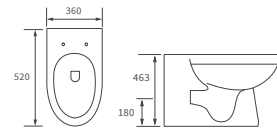

BACK TO WALL PAN COMFORT HEIGHT
Coupling to soil stack:
Straight out, straight down
Distance from soil pipe spigot to wall: 20mm
Cistern inlet position: Right