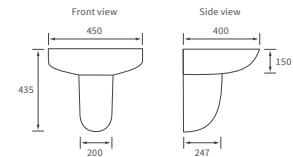

BASIN WITH SEMI PEDESTAL
450 x 400mm