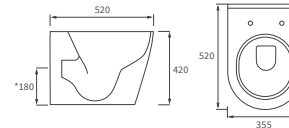

RIMLESS BACK TO WALL PAN