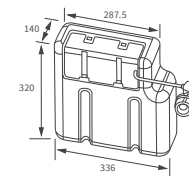

CONCEALED CISTERN - BOTTOM INLET
DIPC0128 Bottom inlet