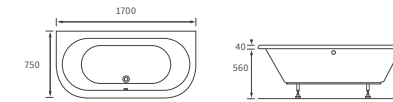

Back to wall baths

SANIBEL BACK TO WALL BATH

Capacity 205 litres