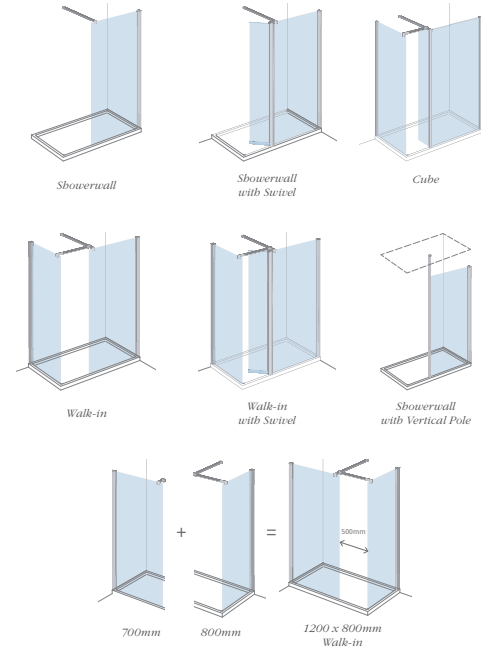

Bifold Door

			True wall adjustments (min/max mm)		Door Opening (mm)
			Corner Application	Recess Application	
700mm	DIEB7006	£252	670 - 690	670 - 710	450
760mm	DIEB7612	£262	730 - 750	730 - 770	475
800mm	DIEB8012	£292	770 - 790	770 - 810	510
900mm	DIEB9012	£308	870 - 890	870 - 910	590

OPTIONAL SIDE PANEL

700mm	DIED7026	£170	670 - 690	800mm	DIED8046	£180	770 - 790
760mm	DIED7638	£175	730 - 750	900mm	DIED9042	£200	870 - 890

Corner Entry

			True wall adjustments (min/max mm)		Door Opening (mm)
			Corner Application		
760mm	DIEE7604	£332	730 - 750		400
800mm	DIEE8006	£342	770 - 790		430
900mm	DIEE9006	£352	870 - 890		500

2 Door Quadrant

			True wall adjustments (min/max mm)		Door Opening (mm)
			Corner Application		
800mm	DIEQ8050	£322	770 - 790 x 770 x 790		450
900mm	DIEQ9086	£342	870 - 890 x 870 x 890		580

2 Door Quadrant Black

			True wall adjustments (min/max mm)		Door Opening (mm)
			Corner Application		
800mm	DIEQ8054	£393	770 - 790 x 770 x 790		450
900mm	DIEQ9090	£404	870 - 890 x 870 x 890		580

1 Door Quadrant

			True wall adjustments (min/max mm)		Door Opening (mm)
			Corner Application		
800mm	DIEQ8046	£385	770 - 790 x 770 - 790		435
900mm	DIEQ9082	£405	870 - 890 x 870 - 890		480

2 Door Offset Quadrant

			True wall adjustments (min/max mm)		Door Opening (mm)
			Corner Application		
900 x 760mm	DIEO9024	£322	870 - 890 x 730 - 750		470
1000 x 800mm	DIEO1036	£348	970 - 990 x 770 - 790		500
1200 x 800mm	DIEO1254	£432	1170 - 1190 x 770 - 790		500
1200 x 900mm	DIEO1262	£442	1170 - 1190 x 870 - 890		540

6 combinations

SIZE		Adjustment (min/max mm)	
700mm	£490	675 - 690	DIEW7002
800mm	£490	775 - 790	DIEW8006
900mm	£490	875 - 890	DIEW9006
1000mm	£529	975 - 990	DIEW1008
1100mm	£570	1075 - 1090	DIEW1104
1200mm	£570	1175 - 1190	DIEW1208
1400mm	£664	1375 - 1390	DIEW1404
300mm Swivel Panel	£280	n/a	DIEW3004
300mm Cube Panel	£251	n/a	DIEW3006
*Vertical Pole	£240	n/a	DIEX0016

How it works

As you can see from the diagrams on the left there are many combinations that can be made.

If you wanted to make up a walk-in wetroom for an area to fit on to a 1200 x 800mm tray or floor. You pick a 700mm and a 800mm panel, which also includes the recommended 500mm minimum opening for the walk-in. So in order to build up your own ideal wetroom area just choose the panel sizes from the table below.

FEATURES

- Height: 2015mm (including rail)
- 8mm toughened safety glass
- Easy clean glass coating
- Suitable for bath wetroom floors and on shower trays
- Comes with 1 metre stabilising bar which can be cut to fit your space