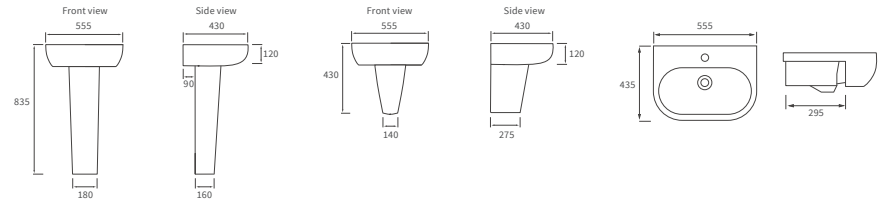

Cilantro

BASIN WITH FULL PEDESTAL
555 x 430mm

BASIN WITH SEMI PEDESTAL
555 x 430mm

SEMI RECESSED BASIN
555 x 435mm

Coupling to soil stack:
Straight out
Distance from soil pipe
spigot to wall: 75mm
Cistern inlet position: Rear