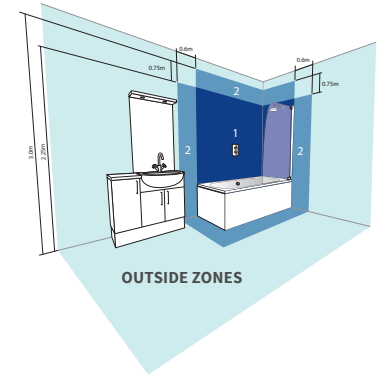

Chrome Lighting

SPARKLE 5 ARM CHANDELIER CEILING LIGHT

1. Semi flush design in polished chrome with clear faceted crystal droplets
   - IP44 suitable for use in bathroom zone 2
   - Dimmable
   - Height adjustable
   - Perfect for use with G9 LED lamps DIFL0128 (not included)
2. DIFL0094 **£275**

SPARKLE 2 ARM CHANDELIER WALL LIGHT

1. Semi flush design in polished chrome with clear faceted crystal droplets
   - IP44 suitable for use in bathroom zone 2
   - Dimmable
   - Height adjustable
   - Perfect for use with G9 LED lamps DIFL0128 (not included)
2. DIFL0096 **£75**

GLOBE CHROME CEILING LIGHT

1. Polished chrome with matt white glass shades
   - Semi flush design
   - Dimmable
   - IP44 suitable for use in bathroom zone 2
   - Perfect for use with G9 LED lamps (not included)
2. DIFL0108 **£160**