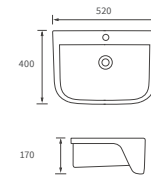

SEMI RECESSED BASIN
520 x 400mm