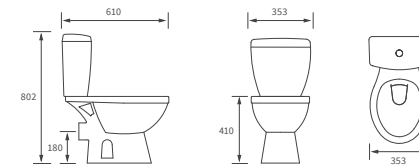

CLOSE COUPLED PAN AND CISTERN
Coupling to soil stack: Straight out, straight down, Left or Right
Distance from soil pipe spigot to wall: 100mm
Cistern inlet position: Left