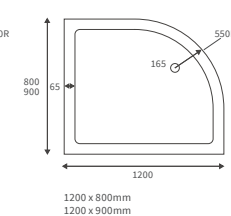

ANTI-SLIP ULTRASLIM OFFSET QUADRANT TRAYS