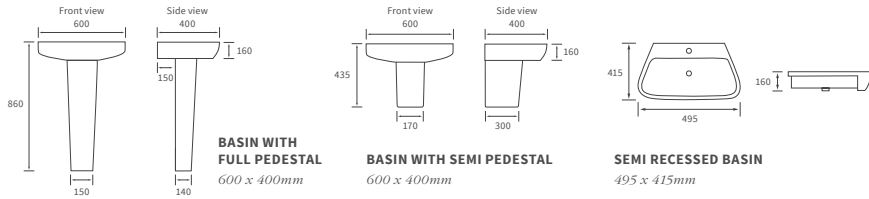

Cistern inlet position guide

Tilia