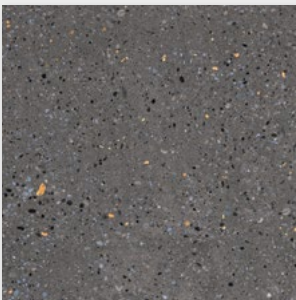

The design incorporates vibrant pops of colour blended with neutral cement hues to create a stunning jewel like quality to the surface.

SIZE: 900 x 900mm

OPTIONS

Light

Grey

Dark

Alberta

Echoing the beautifully rich woods of Canada, Alberta is available in a 1200 x 230mm plank and three naturally warm, organic tones.