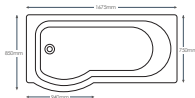

SHOWER BATHS

Sommer P Shaped Shower Bath

QUALITY SPECIFICATIONS