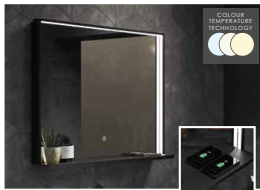

Walls	IP44	Price
21.2	✓	£503.00