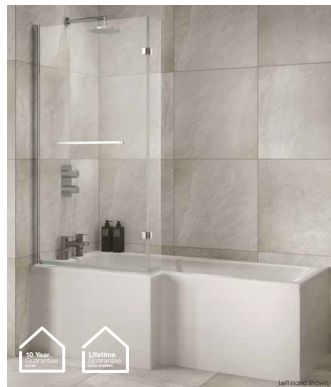

Left Hand Shower