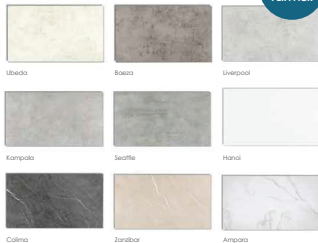

REVELA TILES

£175.54
PER PACK