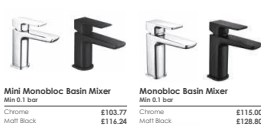

VEVO

Mini Monobloc Basin Mixer

Min 0.1 bar
Chrome
Matt Black

£103.77
£114.24

Monobloc Basin Mixer

Min 0.1 bar
Chrome
Matt Black

£115.00
£128.80