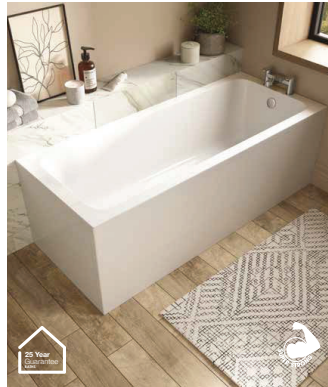

Sole Single Ended Bath

Reinforced Bath Panel