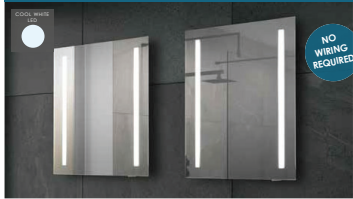

BATTERY OPERATED