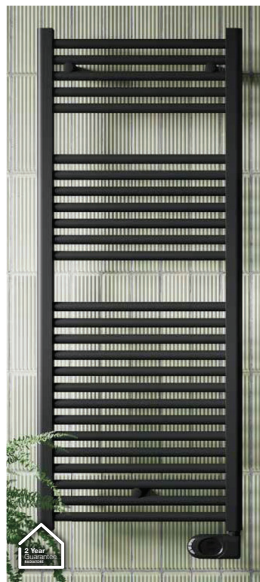

ELITE ELECTRIC

Height x Width	Watts	BTU	Price
800 x 400mm	300	1020	£306.42
1200 x 300mm	750	2550	£365.59
1000 x 600mm*	750	2550	£370.54

Left hand and right hand available

OPERATING MODES