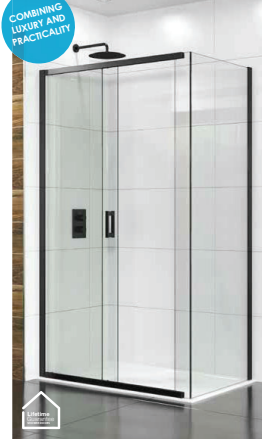

SOMMER EVOLVE

Slider Door Chrome

Side Panel

740mm	£288.90
800mm	£300.95
900mm	£319.00

Slider Door Black

Side Panel

740mm	£288.90
800mm	£300.95
900mm	£319.00

FEATURES AND BENEFITS

- 8 Clean easy to clean glass
- Easy to fit
- Lifetime guarantee
- British made toughened 8mm safety glass
- Height: 2000mm high
- Smooth opening action
- Semi frameless design for minimalistic look
- Available in Chrome and Black