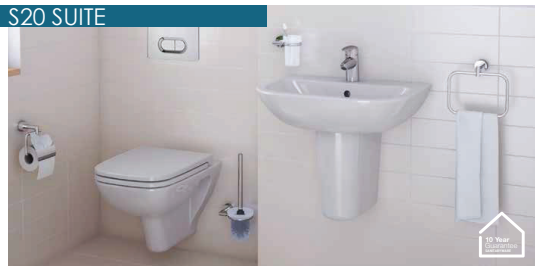

ZENTRUM SUITE

BEAUTIFUL
SOFT
CURVES

S20 SUITE