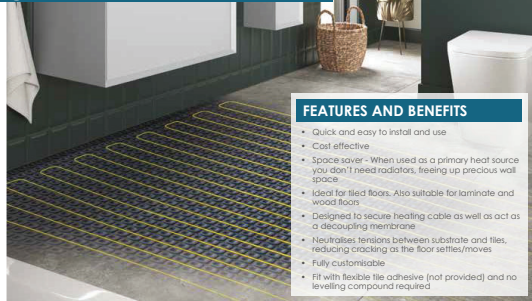

CABLE AND MEMBRANE

FEATURES AND BENEFITS

DECOUPLING MEMBRANE ROLLS

Ref	Description	Price
UFME01	5m² Membrane Roll	£152.29
UFME02	15m² Membrane Roll	£456.86

It really is as easy as 1,2,3.

Step 1

Step 2

Step 3

HEATING CABLE FOR MEMBRANE

Ref	Description	Price
UFW1	10m Cable	£149.78
UFW2	20m Cable	£163.79
UFW3	29m Cable	£194.81
UFW4	41m Cable	£240.53
UFW5	50m Cable	£293.50
UFW6	57m Cable	£346.42
UFW7	70m Cable	£354.89
UFW8	81m Cable	£380.51
UFW9	90m Cable	£427.61
UFW10	100m Cable	£441.32
UFW11	129m Cable	£504.00
UFW12	142m Cable	£512.98
UFW13	165m Cable	£576.88