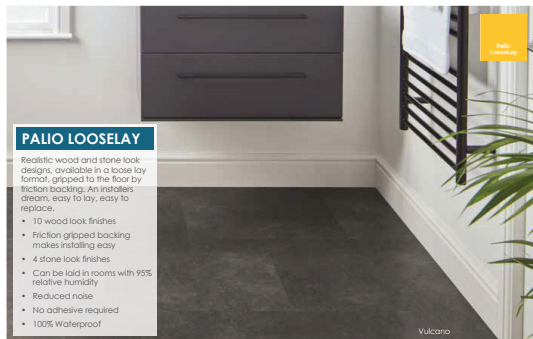

SCOTIA TRIM

PALIO LOOSELAY

Vulcano

WOOD FLOORING FINISHES

£193.57
PER PACK