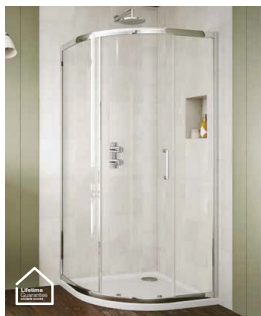

SOMMER 6

FEATURES AND BENEFITS

QUALITY SPECIFICATIONS

**UNDENIABLE
VALUE
AND LIFETIME
GUARANTEE**