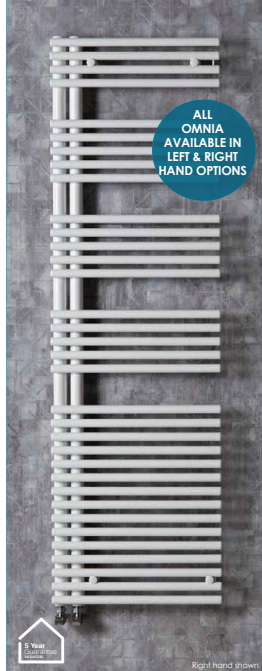

RADIATORS

ALL OMNIA AVAILABLE IN LEFT & RIGHT HAND OPTIONS

Right hand shown

OMNIA WHITE