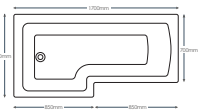

SHOWER BATHS

Sommer P Shaped Shower Bath

QUALITY SPECIFICATIONS

Sommer L Shaped Shower Bath

FEATURES AND BENEFITS

BATHS

Aluna Double Ended Bath

Reinforced Bath Panel

Sole Single Ended Bath

Reinforced Bath Panel