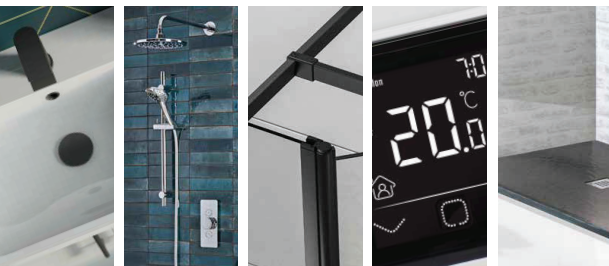

WELCOME TO THE GALLERY

The Gallery is a collection of highly desirable, quality bathrooms that will turn your desire for the perfect bathroom into reality.

With The Gallery, choosing your new bathroom will be a great experience...