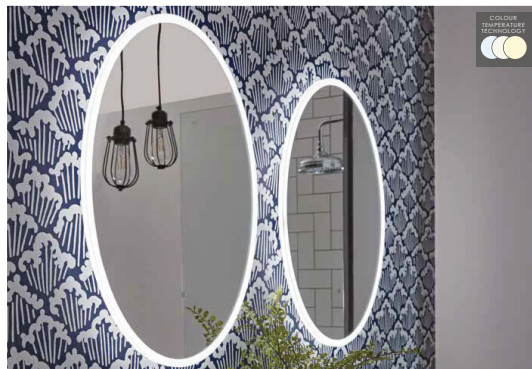

ILLUMINATED MIRRORS