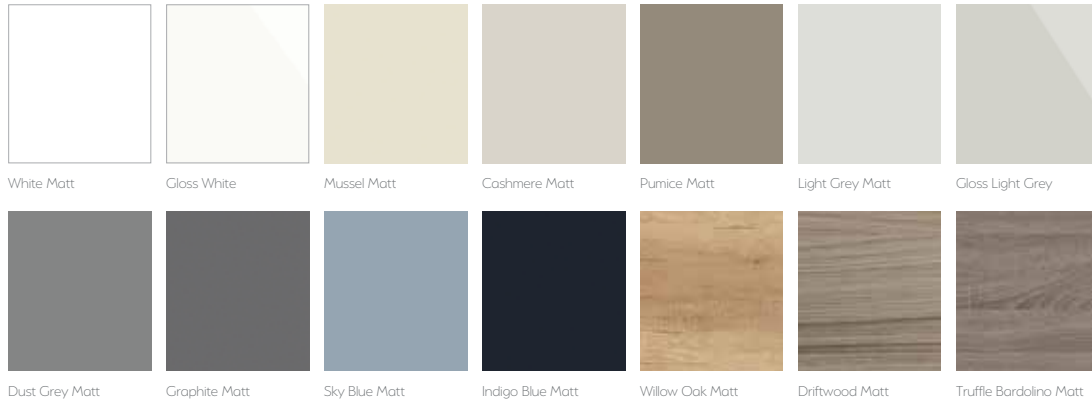

Co-ordinated cabinet finishes

The majority of front finishes are available with a colour co-ordinated matching interior/exterior cabinet. This eliminates the hassle and additional expense of ordering and fitting matching plant-on end panels and makes dimensional planning much easier.

Gable side cabinet finishes

Where a co-ordinated cabinet finish is not available the unit can be supplied with fitted matching gable side panels and a light grey interior. This eliminates the additional need and expense for matching plant-on panels and makes dimensional planning much easier.