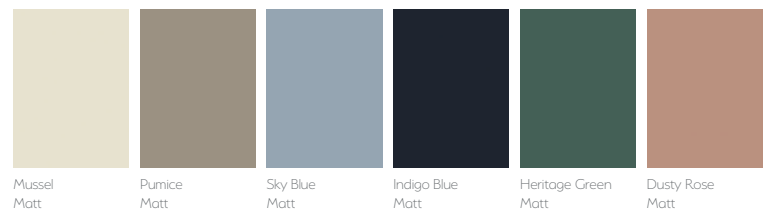

AVAILABLE IN: