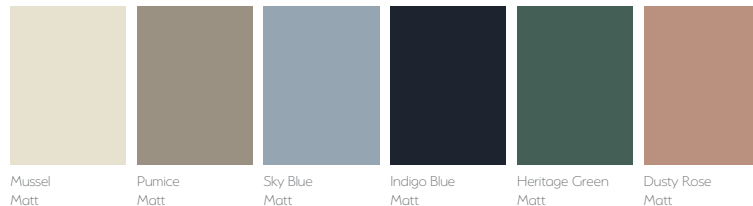

Adriatic *in Dusty Rose Matt*

Radiate positivity and calm by combining this bright matt door finish with chic accessories.

- **FITTING STYLE:** Fitted
- **HANDLE:** Contemporary Matt Black handle (No. 722)
- **WORKTOP:** Copper Fleck 12mm Fusion
- **CABINET:** Matching Gable Side with Light Grey interior
- **BASIN:** Round Arco semi-recess mineral cast
- **TAP:** Black Matt Round
- **PAN:** Bordo back to wall
- **MIRROR:** Piazza LED

AVAILABLE IN: