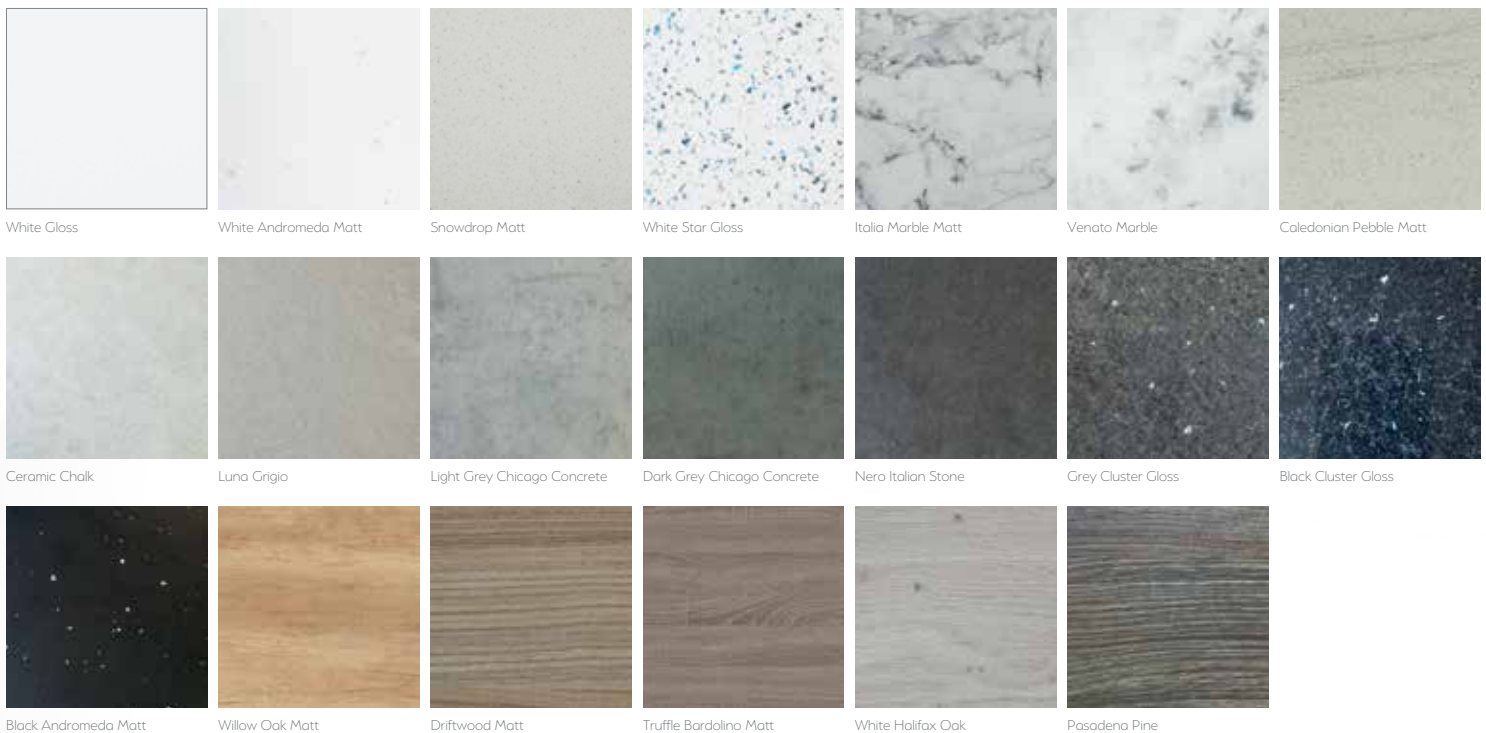

Laminate (22mm)

With a radius front edge to give a slim square effect, available in 20 carefully chosen finishes to complement our range of door colours from stone through to matching woodgrain effect.