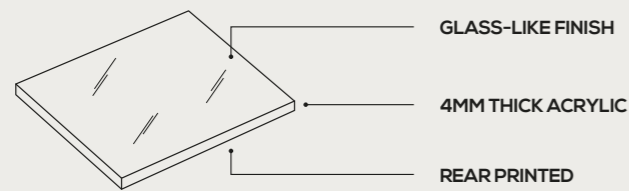

OUR ACRYLIC PRODUCT

Achieve stunning glass-like walls

4mm acrylic panels are rear printed to give a vibrant colour with a polished glass-like finish. Using the superior finish of acrylic to bring digital imagery to life; offering a bespoke design solution and the ultimate flexibility to create something unique.

FINISHES

Our Acrylic decors are marked throughout the brochure with the following icon:

INTRODUCING ACRYLIC

The product at a glance.

100% WATERPROOF

FIT DIRECTLY OVER TILES

FAST AND EASY INSTALLATION

HYGIENIC AND EASY TO CLEAN

SMOOTH GLASS LIKE FINISH

PATTERN MATCHED DESIGNS

COLOUR MATCH SEALANT

30 YEAR GUARANTEE

SAMPLES

Whilst images and swatches give a good indication of a decor, nothing compares to seeing how the real thing will work in your space.

Order your sample online at www.showerwall.co.uk or email samples@showerwall.co.uk.

See our collections online using the Showerwall visualiser at showerwall.co.uk/visualiser.