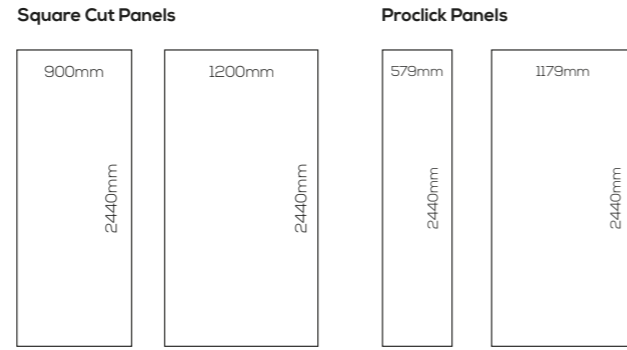

See our collections online using the Showerwall visualiser at showerwall.co.uk/visualiser.

INTRODUCING OUR LAMINATE COLLECTIONS

All Laminate panels are 10.5mm in thickness.

PATTERN MATCH

As each decor is designed to replicate organic materials it is often not possible to achieve a repeat pattern between two panels, particularly for decors replicating marble or stone.