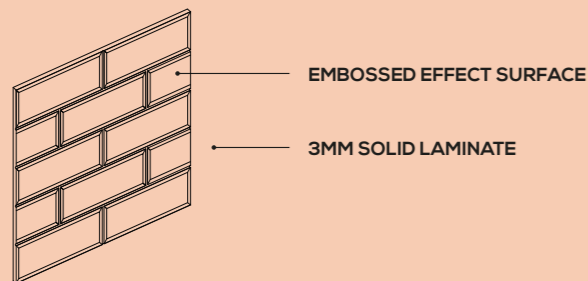

Decor: Plant Wall

OUR COMPACT PRODUCT

The look and feel of real tiles, without the grout

Compact Panels are made from a strong solid composite material, embossed to create a tile effect wall without the need for grout. These 3mm solid laminate panels are easy to fit through a waterproof system, reducing the fitting time compared with traditional tile products - and they are even easier to keep clean.