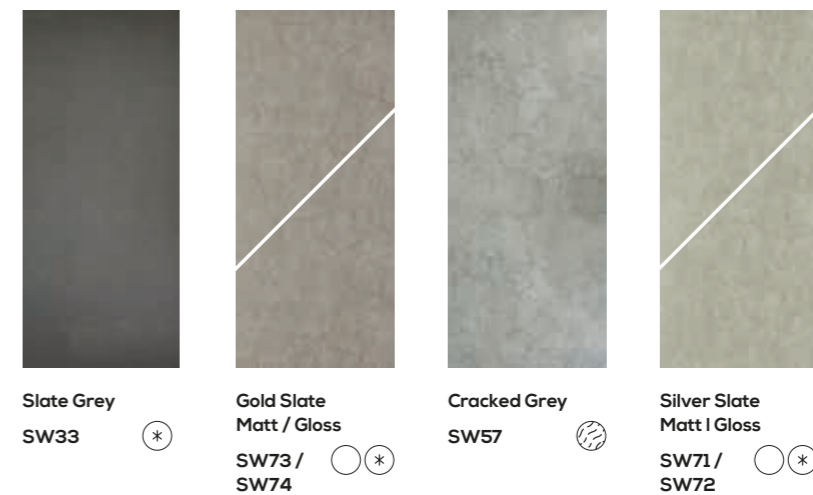

Order your sample online at www.showerwall.co.uk or email samples@showerwall.co.uk.

Due to variations in the photographic and printing processes the colours shown may vary compared to the actual product. Please refer to our full disclaimer on page 10 for further information and advice.