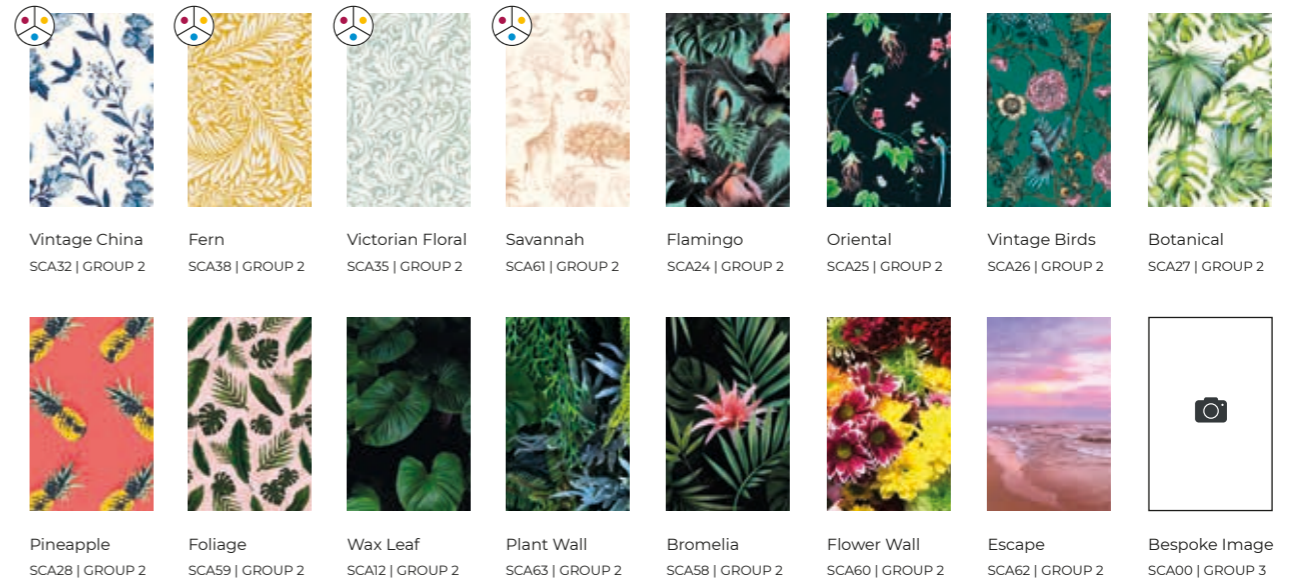

PRINTS & IMAGES