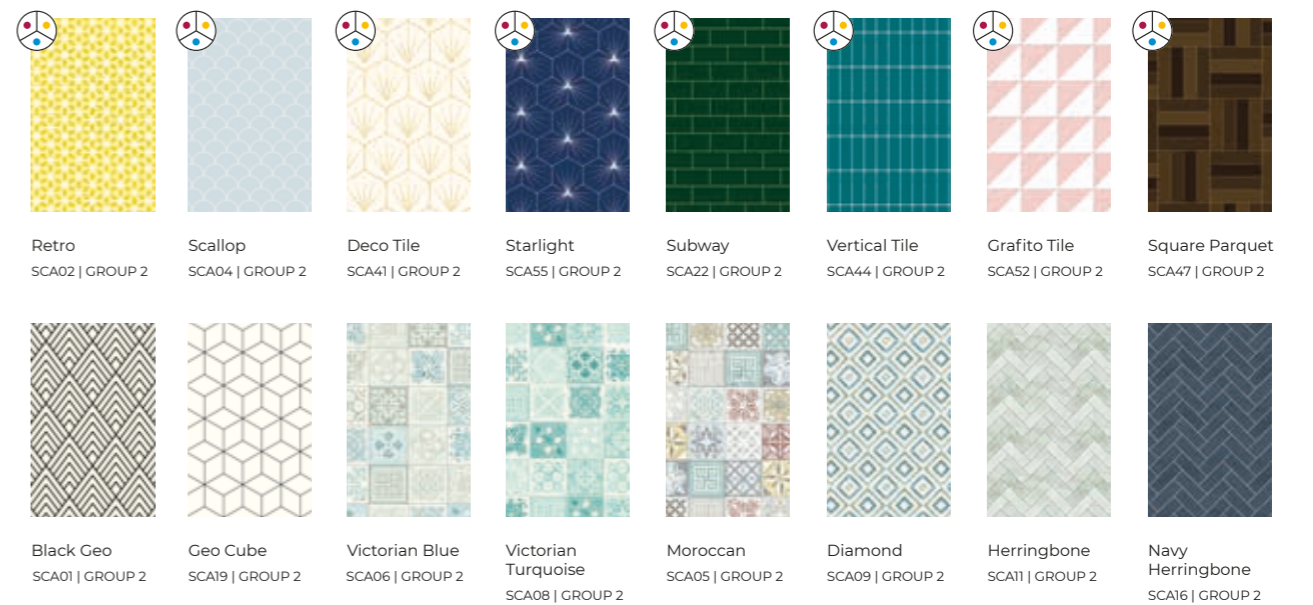

PATTERNS & TILES