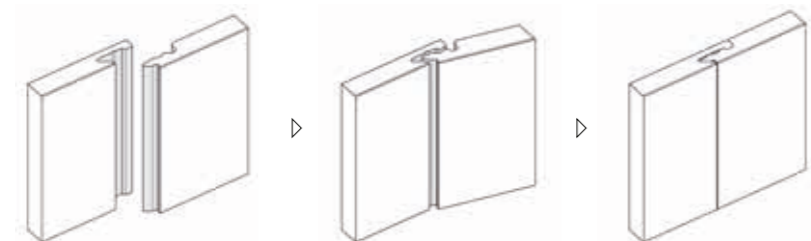

2 | PANEL DETAILS

All decors from the Marble, Quarry and Mineral collections are manufactured from a moisture resistant exterior grade MDF core and finished with a high pressure laminate (Laminate), creating 10.5mm thick panels. These panels are available in 3 widths: **600mm**, **900mm** or **1200mm**; and are **2440mm** in height. Choose from square cut panels or take advantage of our Proclick technology which achieves seamless joints without the need for joining trims.

Square Cut Panels

Proclick Panels

All Laminate panels are 10.5mm in thickness.

Proclick technology has been engineered to create a mechanical locking system that provides seamless, almost invisible joints. Installation is made easy through the click design which allows panels to be located quickly and easily into place, eliminating the use of joining trims.