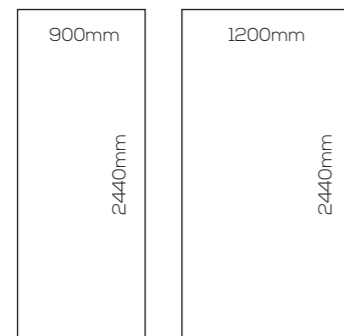

The Showerwall System

NEXT STEPS | LAMINATE

Three steps to create your waterproof Showerwall system with our Laminate product.

1 Decor

Select a decor from our extensive range.

2 Panel Details

Select the size, edge finish and number of panels required.

3 Waterproof System

Select the coordinating trims, Sureseal and accessories required.

1 | DECOR

Select your decor from our 3 collections; *Marble* | *Quarry* | *Mineral*

2 | PANEL DETAILS

All decors from the Marble, Quarry and Mineral collections are manufactured from a moisture resistant exterior grade MDF core and finished with a high pressure laminate (Laminate), creating 10.5mm thick panels. These panels are available in 3 widths: **600mm**, **900mm** or **1200mm**; and are **2440mm** in height. Choose from square cut panels or take advantage of our Proclick technology which achieves seamless joints without the need for joining trims.

Square Cut Panels