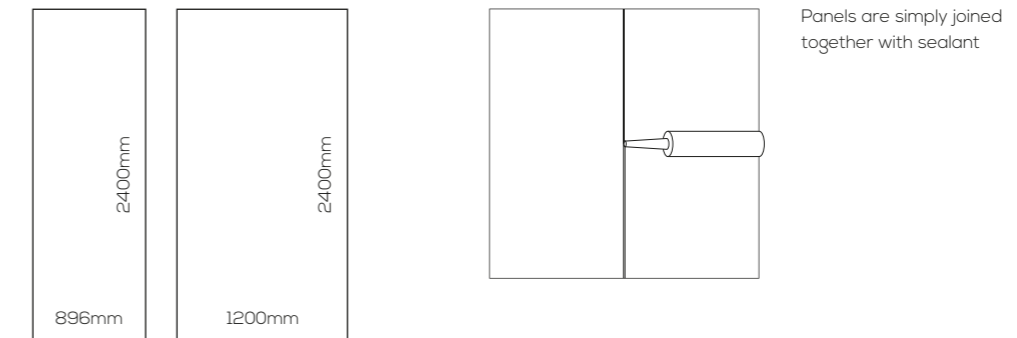

Panel Sizes

Acrylic Collection panels measure **2400mm** in height, and are available in either **896mm** or **1200mm** widths.

Panels are simply joined together with sealant

All Acrylic panels are 4mm in thickness.