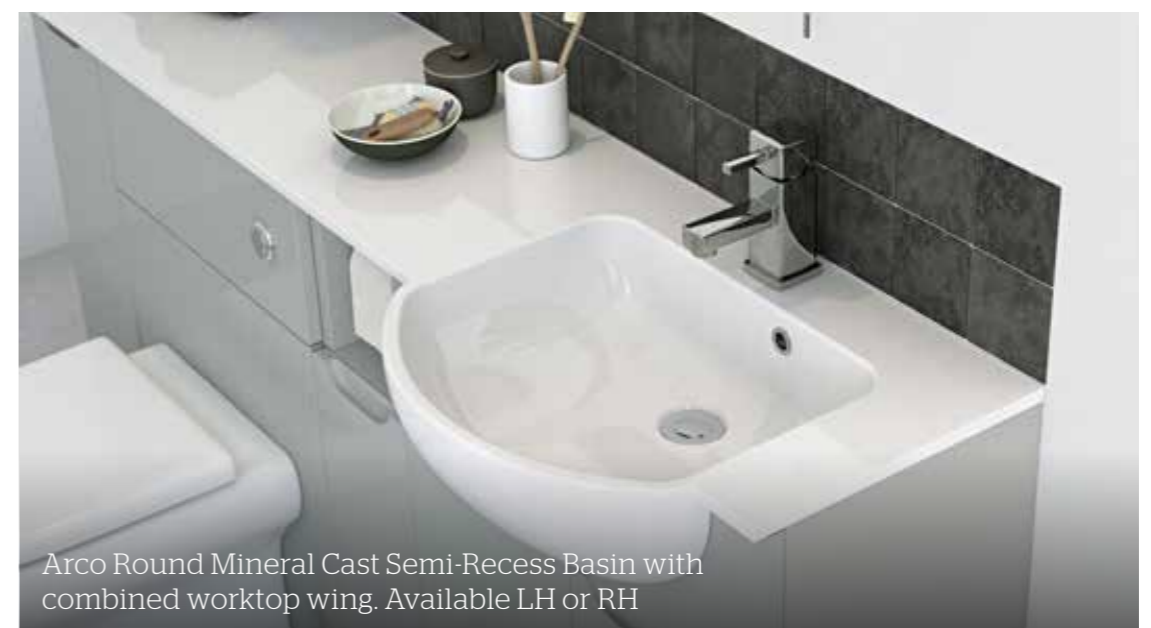

Cloakroom Eva Basin
Cabinet 220 deep

Inset handle in
polished chrome finish

Push to open
handleless

Wrap over handle in
polished chrome finish

Integral pull handle

Basin cabinet with optional glass shelf

Arco Round Mineral Cast Semi-Recess Basin with
combined worktop wing. Available LH or RH