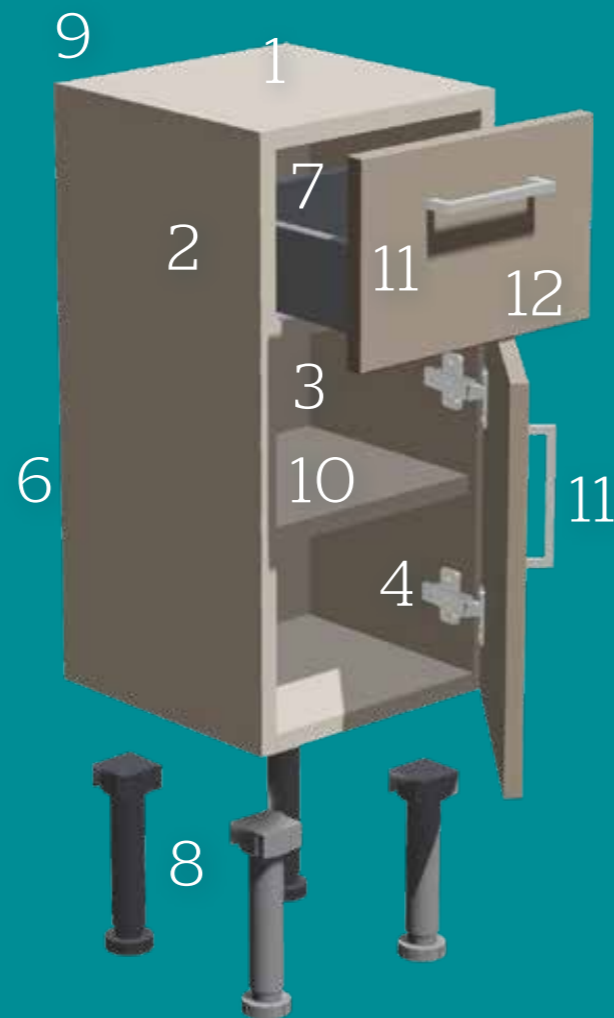

Please note: Soft close systems are removed from doors and drawers when 'HANDLELESS' push to open option is ordered