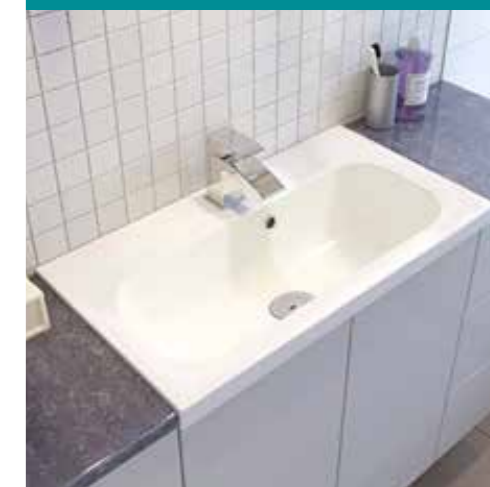

Simplicity Plus Mineral Cast Basin 320 Deep