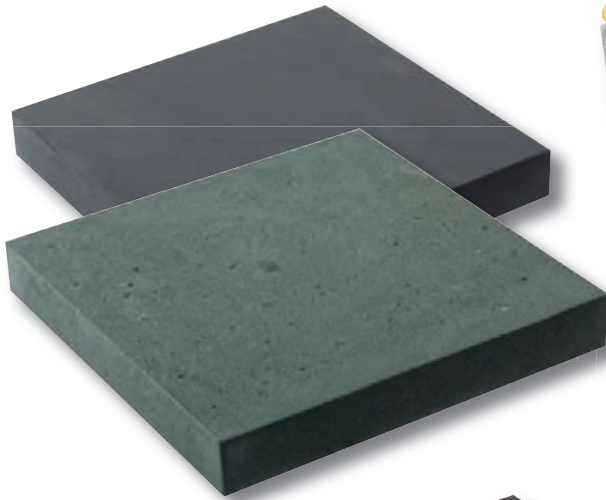

*Shaped Marble desk with carved
flower and butterfly design 0251/G*