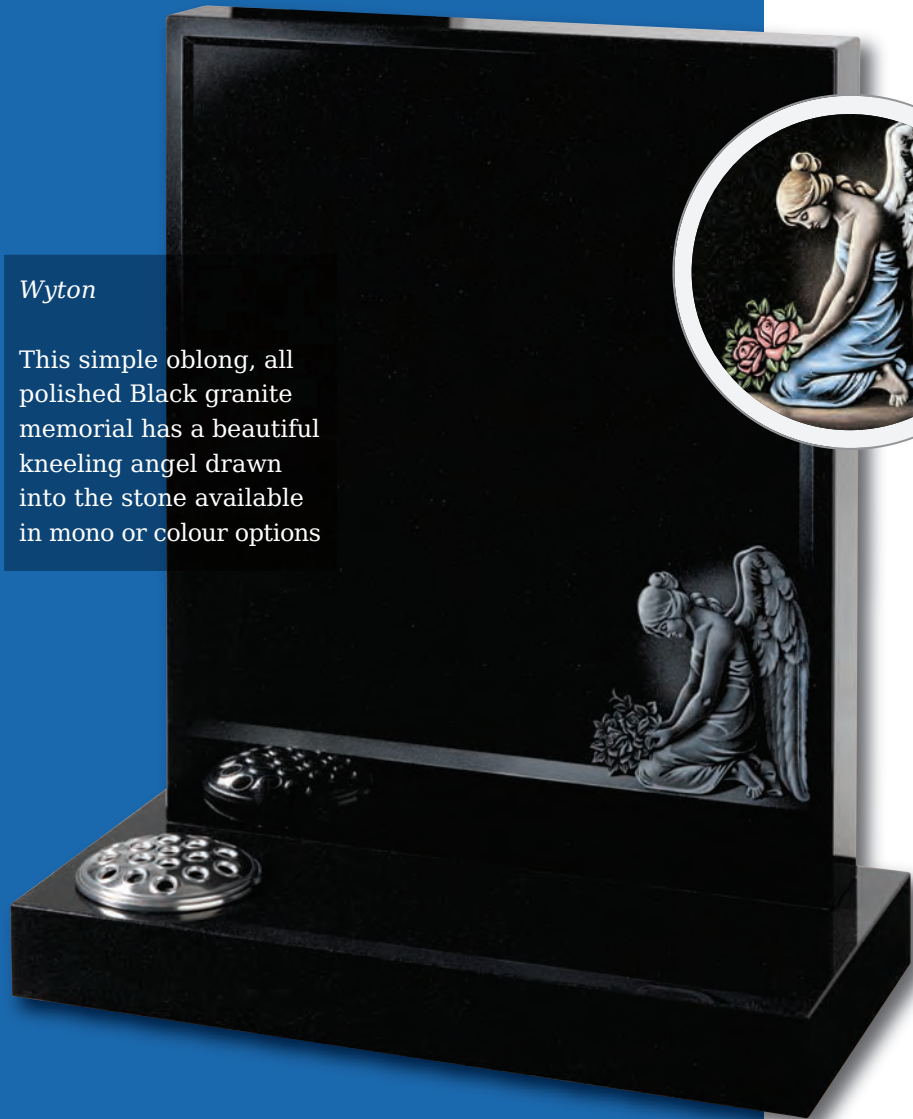

Lawn Memorials

Wyton

This simple oblong, all polished Black granite memorial has a beautiful kneeling angel drawn into the stone available in mono or colour options