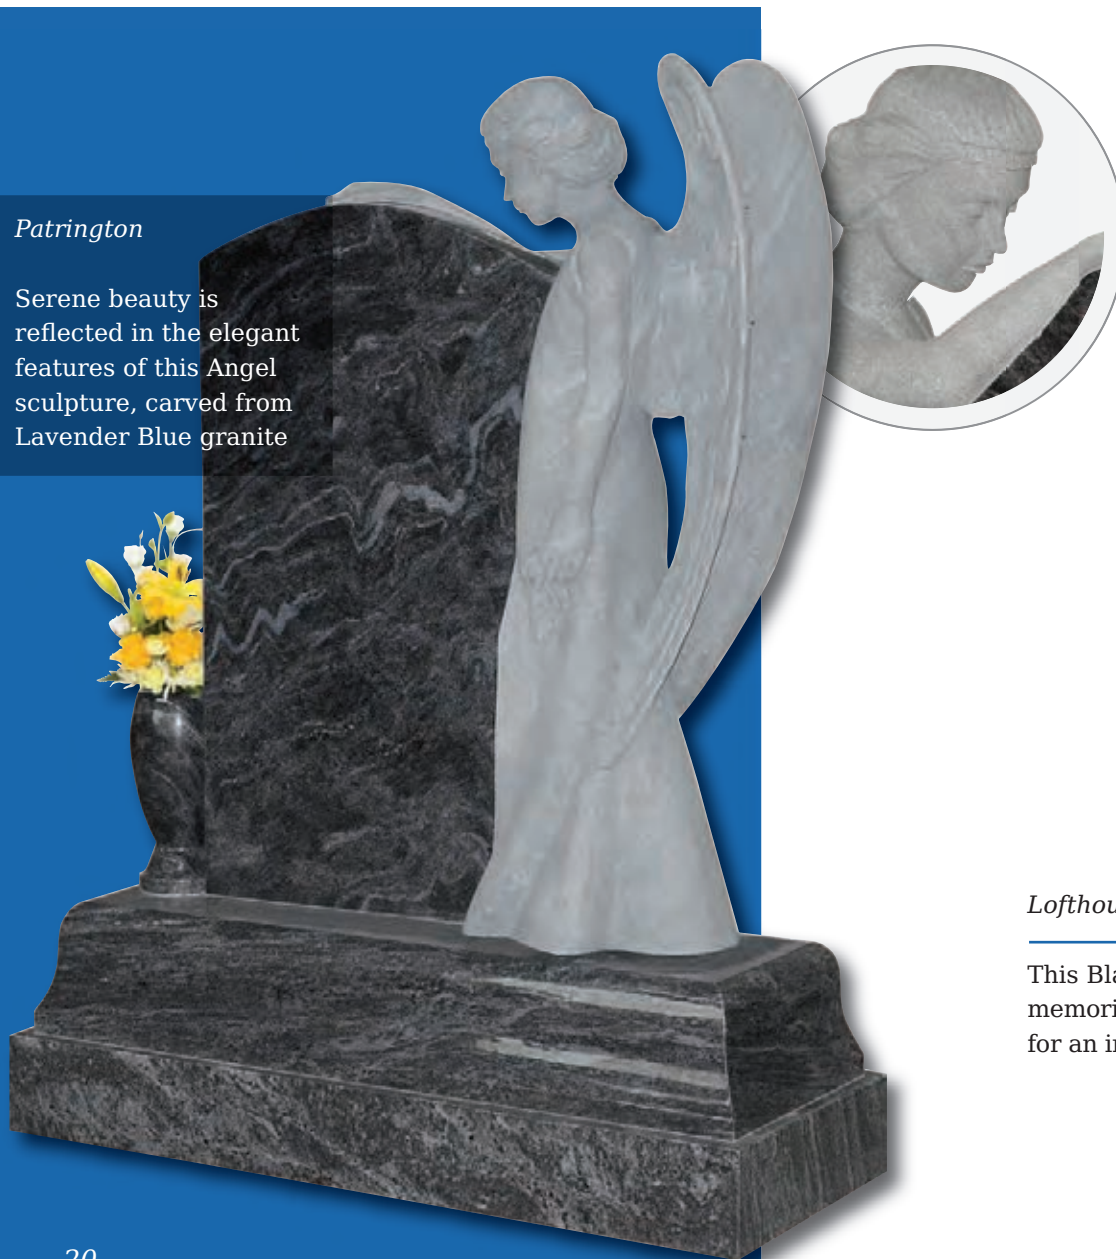

Lawn Memorials

Patrington

Serene beauty is reflected in the elegant features of this Angel sculpture, carved from Lavender Blue granite