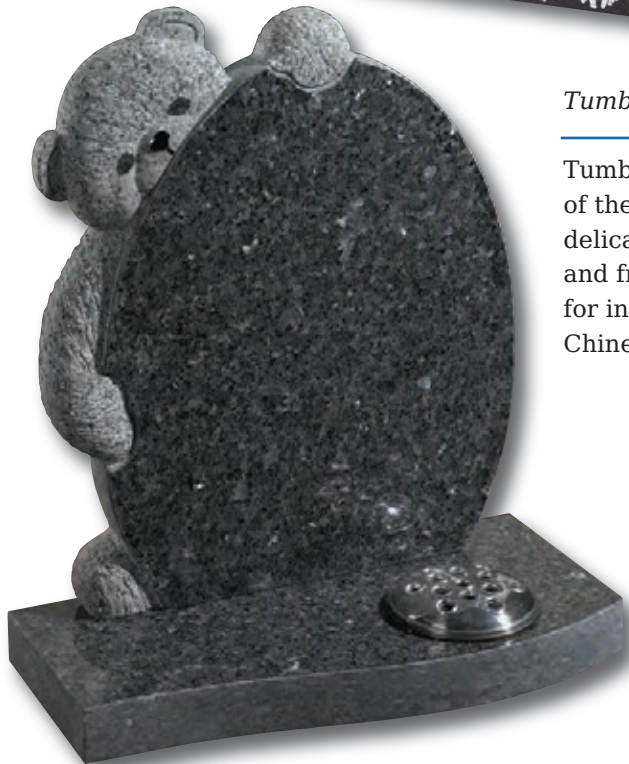

Bentley

Classic and endearing 'Bentley Bear' hand carved in Blue Pearl granite

Fairy Inscription

Our fairytale images can be combined with any letter to truly personalise your memorial. Stone shown is Blue Pearl granite