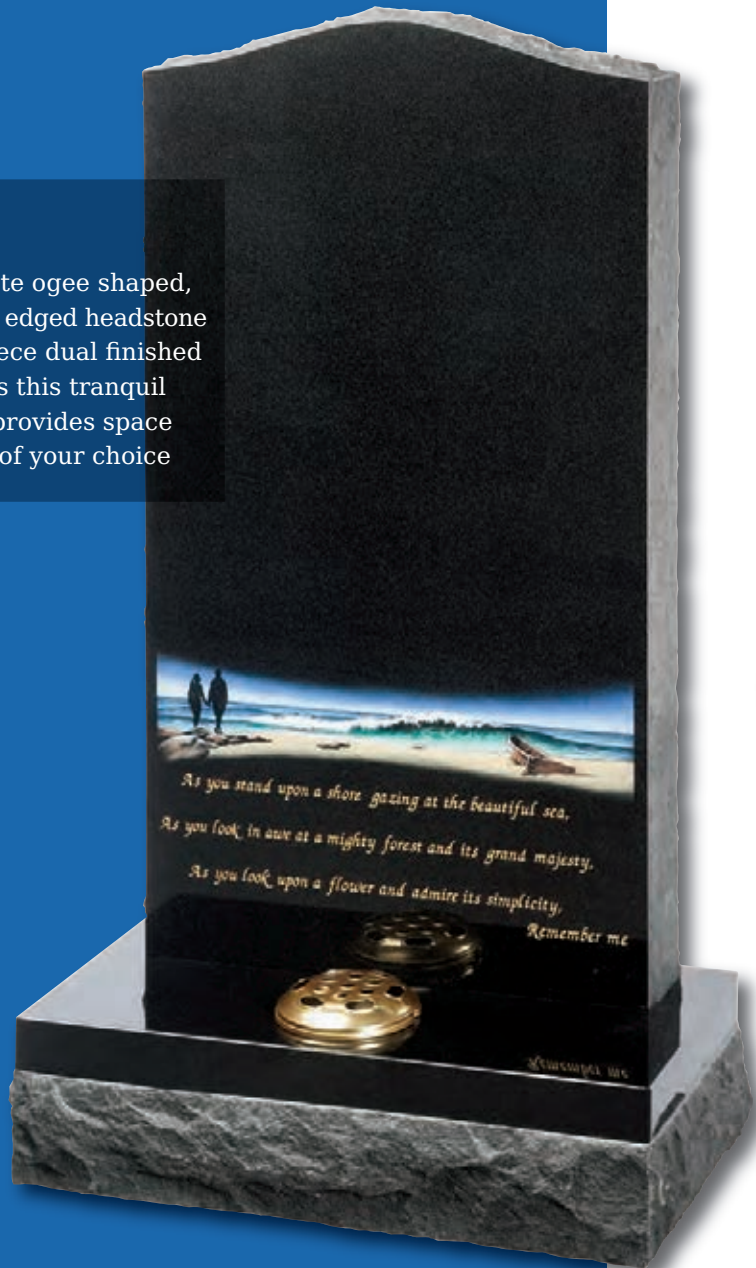

Tall Lawn Memorials

Kinghorn

Black granite ogee shaped, large rustic edged headstone on a one-piece dual finished base frames this tranquil scene and provides space for a verse of your choice