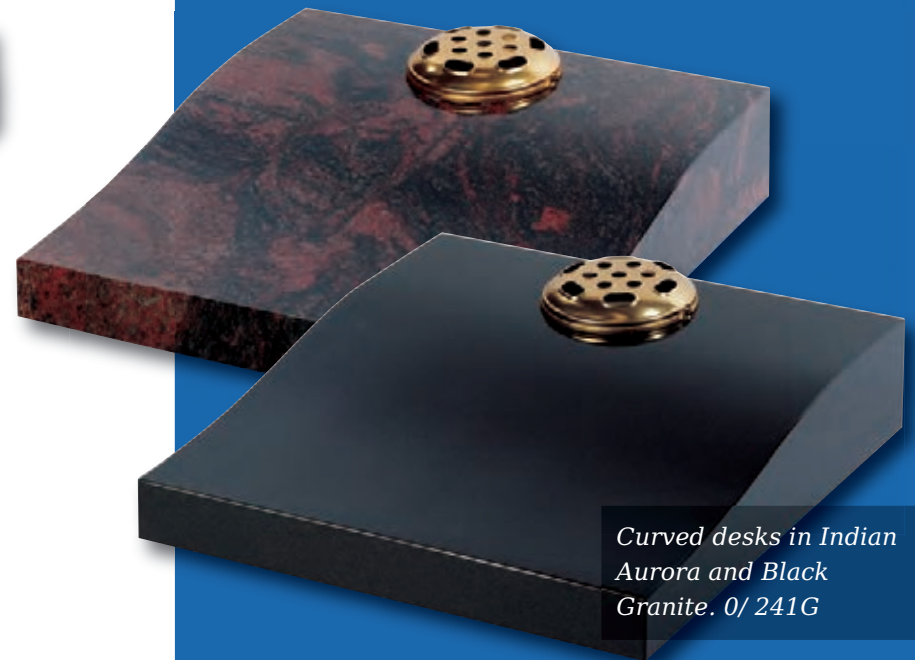

*Desk with pitched edge in
Blue Pearl granite. 0/244G*

*Blue Pearl granite wedge
with pitched edge. 0/243G*

*South African Dark Grey
polished wedge. 0/230G*

*Desk with raised book in
Black Granite. 0/245G*