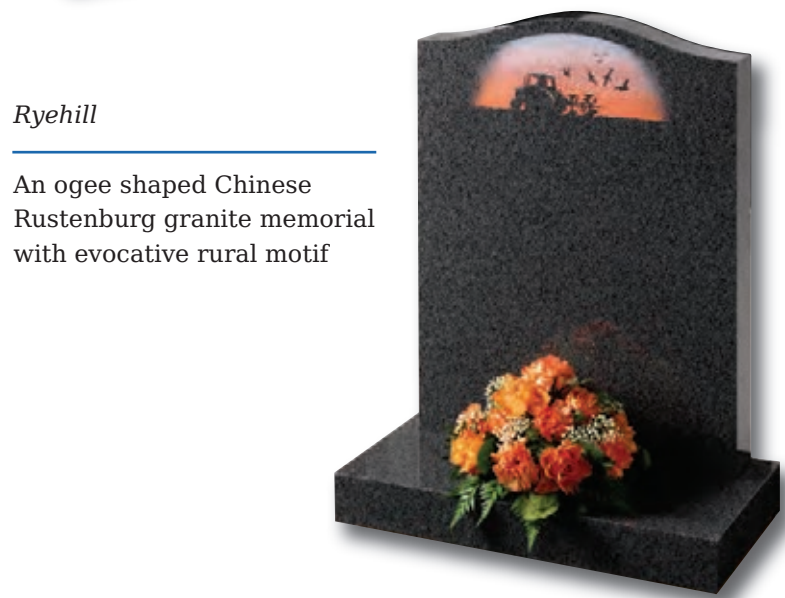

Ryehill
An ogee shaped Chinese
Rustenburg granite memorial
with evocative rural motif