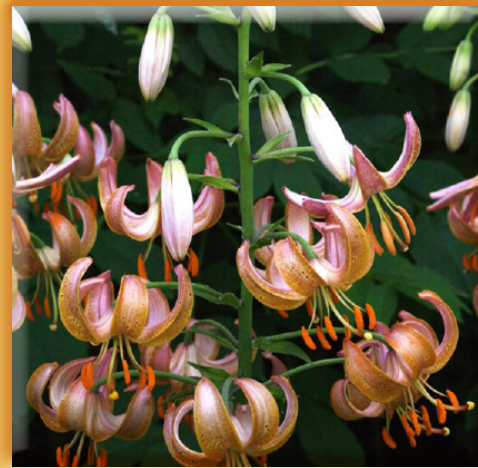

Lilium Martagon

For Fall Planting

Ednie Flower Bulbs

a division of Fred C. Gloeckner & Co., Inc.

Gloeckner
&
Company,
Incorporated

Martagon Lilies are great for a partially shaded perennial garden, and make unique cut flowers. These downward facing blooms are highly scented and bloom early to midsummer. These reliable perennial lilies return each season with an increasing bud count each year. The Martagon lilies we offer are not programmed bulbs. Martagon lilies are shipped in the fall for planting outdoors around the first frost date in your area. They need the natural cooling provided by the cold winter weather to grow and bloom next summer. Martagon lilies are hardy perennials in USDA Zone 3-8.

Alberta Morning

Height 30"	12-14 cm.	6-8 buds	Force wks. 12
	14-16 cm.	7-9 buds	
	16-18 cm.	8-10 buds	

Arabian Knight

Height 39"	12-14 cm.	6-8 buds	Force wks. 12
	14-16 cm.	7-9 buds	
	16-18 cm.	8-10 buds	

Claude Shride

Height 30"	12-14 cm.	6-8 buds	Force wks. 12
	14-16 cm.	7-9 buds	
	16-18 cm.	8-10 buds	

Fairy Morning

Height 30"	12-14 cm.	6-8 buds	Force wks. 12
	14-16 cm.	7-9 buds	
	16-18 cm.	8-10 buds	

Golden Morning