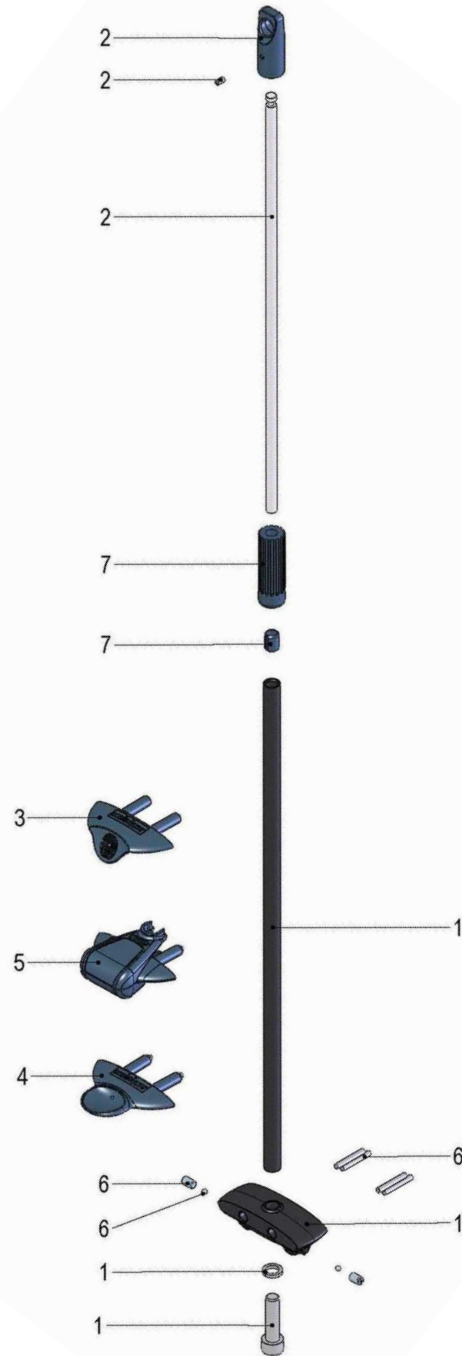

PENDULUM

Item	Part No.	Description	Qty
1	722-981	Lower part (pendulum head, tube, bolt)	1x
2	722-982	Upper part (rod, swivel, screw)	1x
3	722-983	Comb holder diagonal	1x
4	722-984	Comb holder even	1x
5	722-985	Comb holder flexible	1x
6	722-986	Pin kit	1x
7	722-988	Tube nut and collett	1x