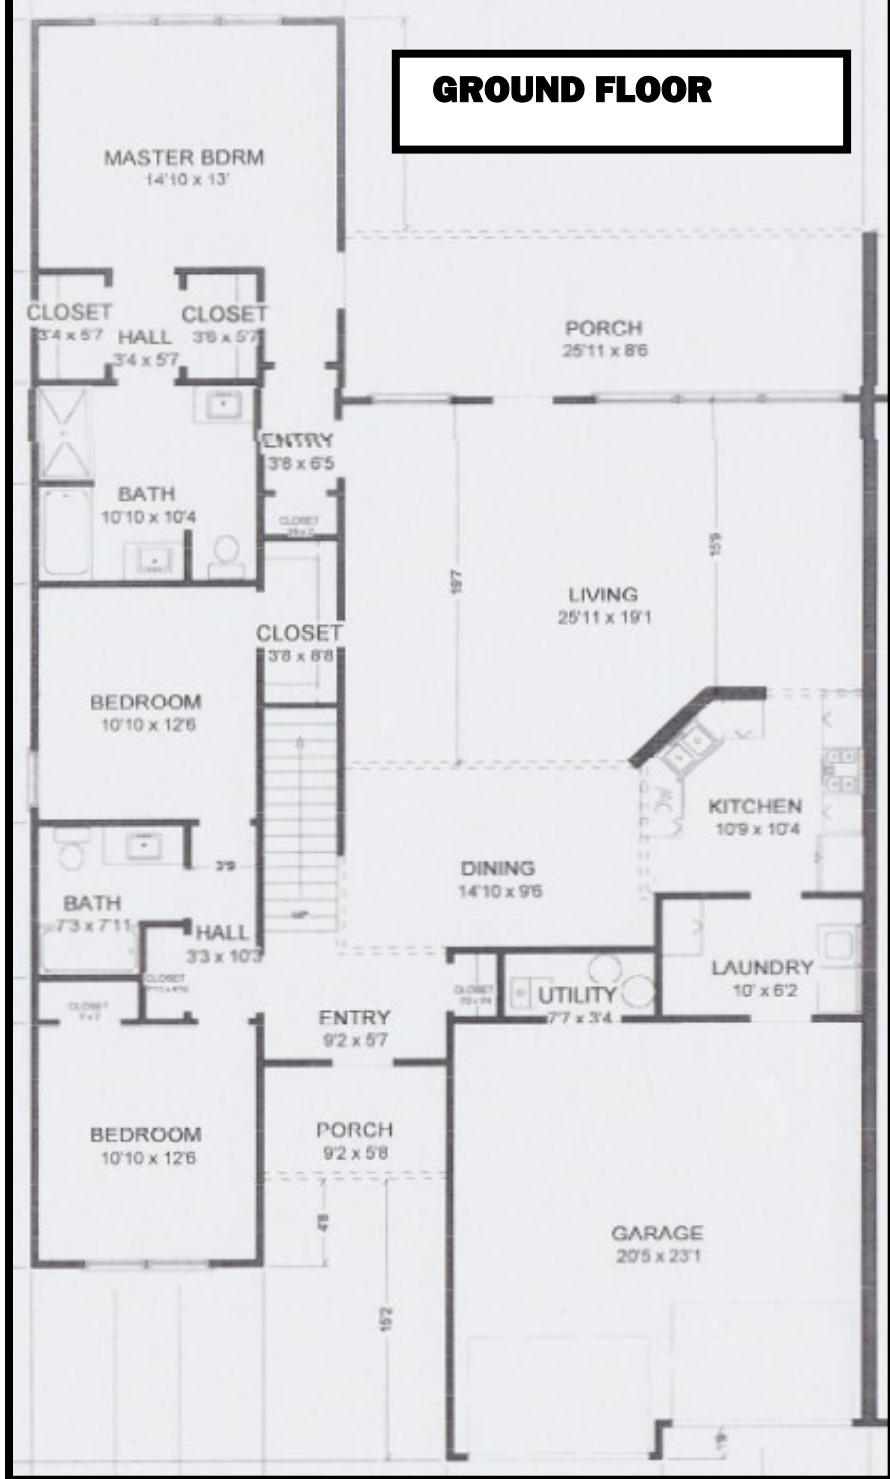

THE HARVARD MODEL

LAKESIDE ATTACHED VILLA PLAN 5

2145 SQUARE FEET - 1 1/2 STORY

FOUR BEDROOM, THREE BATH

TWO CAR GARAGE

From \$460s

GROUND FLOOR

UPPER FLOOR