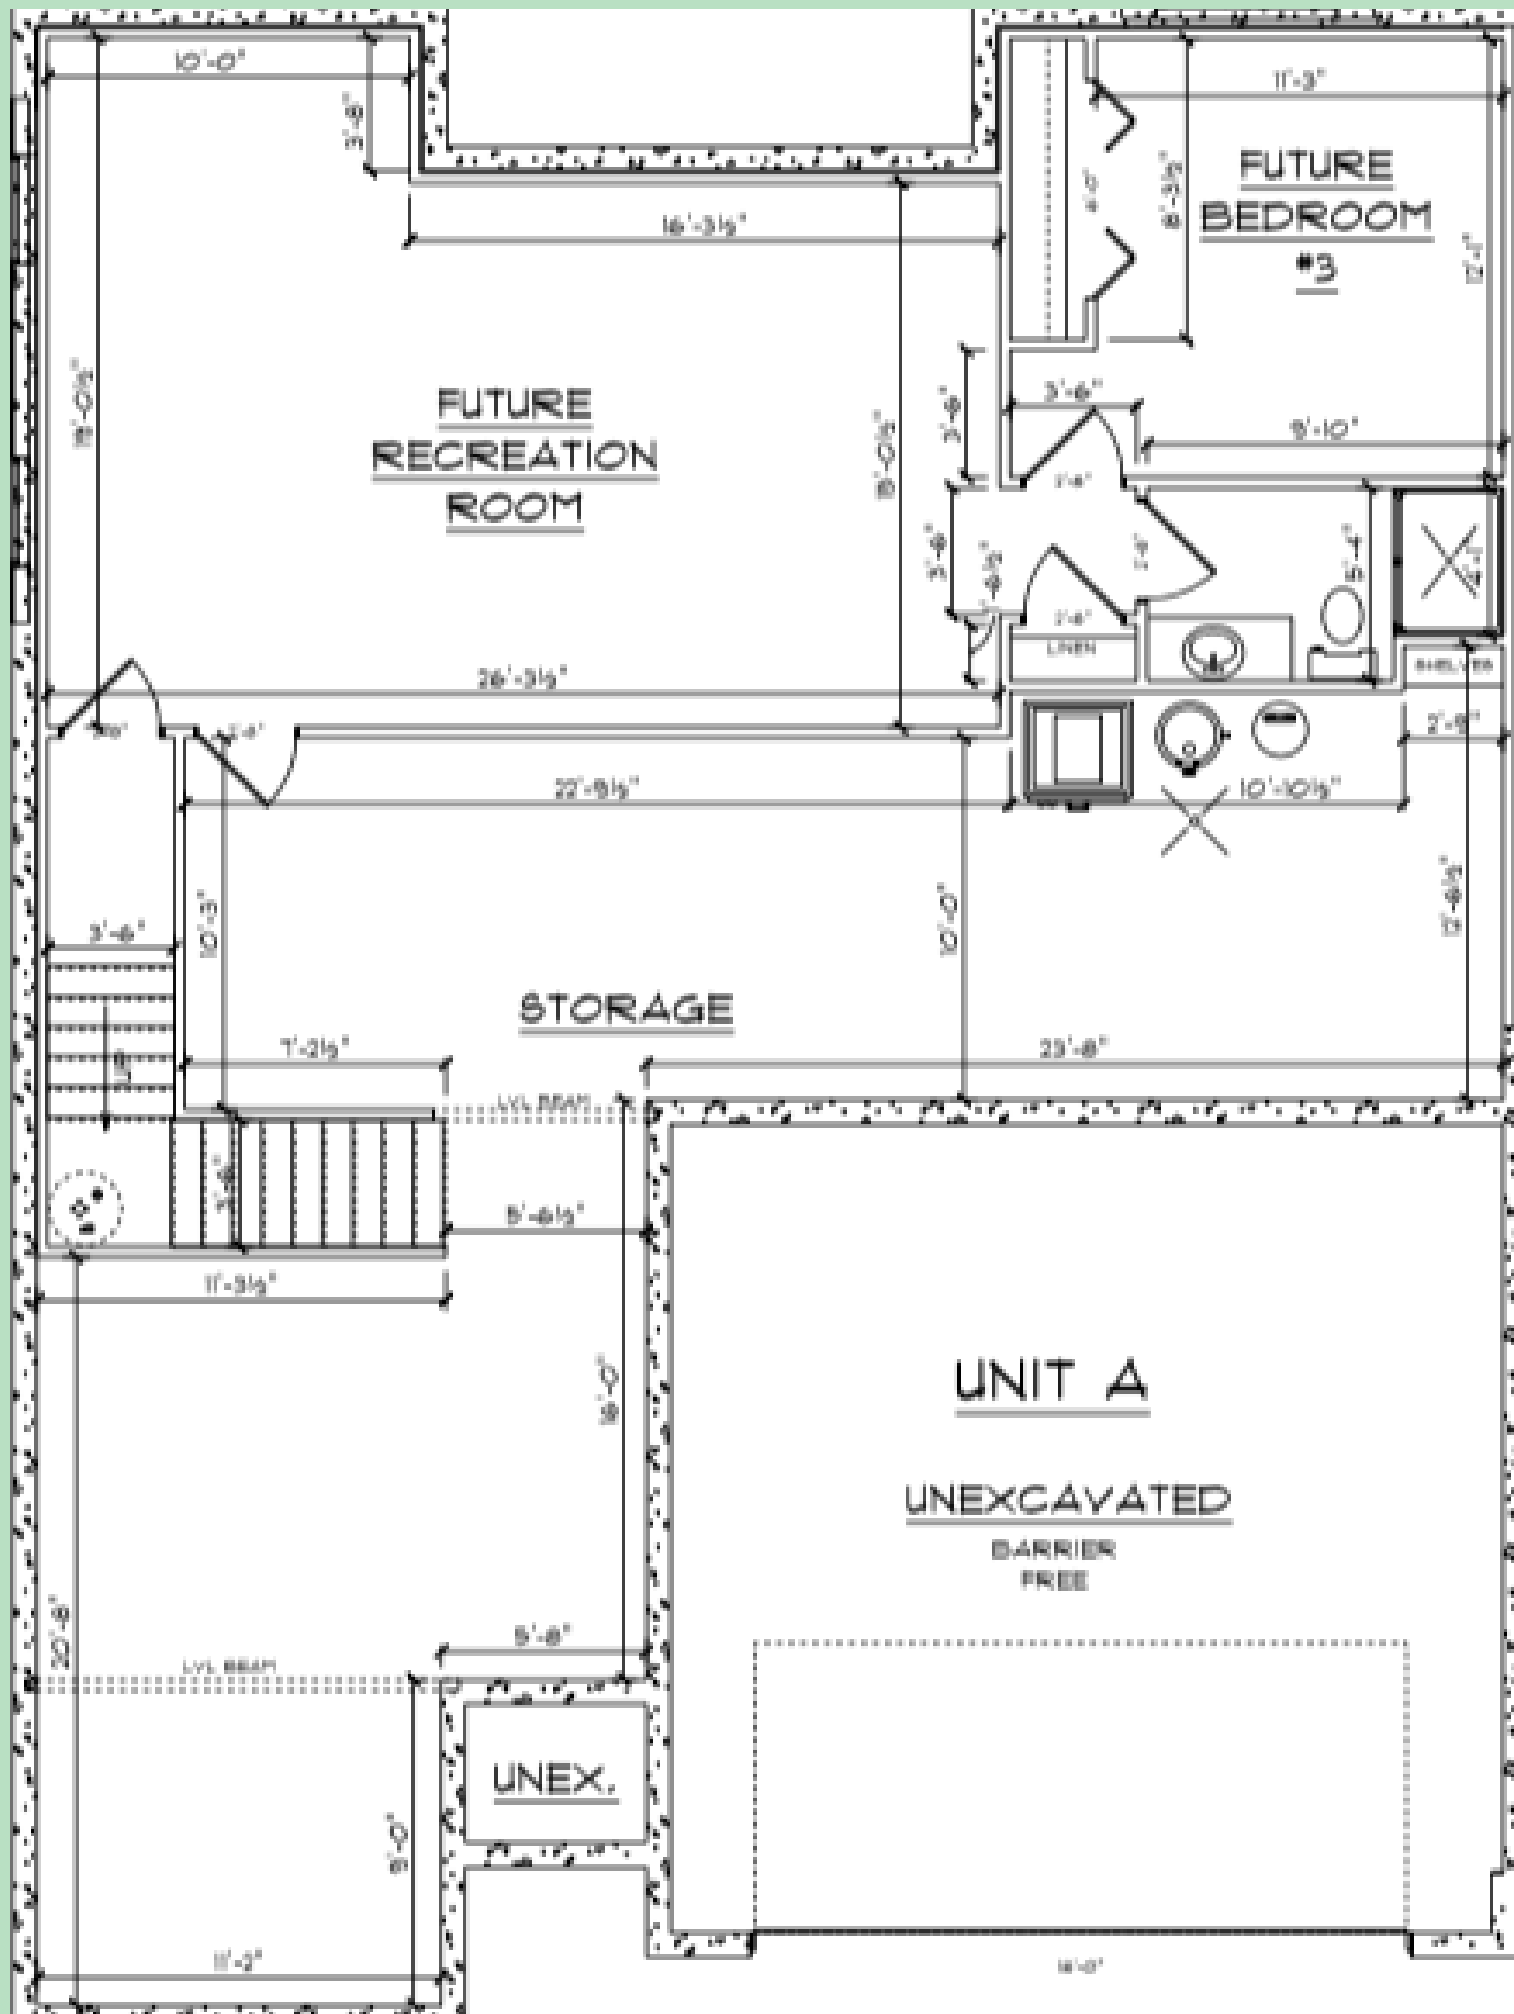

*Condos @
Blackhawk Ridge
Estates*

WILLOW RIDGE
— DESIGN BUILD —

**MAKE ADDITIONAL
OPTIONS TODAY!**

Main Level Selections

- Luxury Vinyl Plank in the Main Living Areas
 - Luxury Vinyl Tile in the Bathrooms and Office
 - Carpet in the Bedrooms
 - Quartz Kitchen Countertops
 - Tile Backsplash
 - Tile Surround in the Primary Bathroom
 - GE Kitchen Appliances
 - Cultured Marble Bathroom Countertops
- *Customize your Kitchen and Bathroom Cabinets and Countertops!

PRIMARY BATHROOM

LAUNDRY ROOM

MAIN BATHROOM

Optional Lower Level

- Luxury Vinyl Tile in the Bathroom
- Carpeted Stairs and Recreation Room
- *Customize your Bathroom Cabinet and Countertops!
- Stand Up Shower Surround
- Egress Window in Lower Level

Additional Specs for the Condos

FLOORING

- LVP Flooring
 - Main Level
 - Laundry
- LVT
 - Bathrooms
- Carpet
 - Bedrooms
 - Office
 - Closets
 - Stairs
- Tile
 - Kitchen Backsplash
 - Primary Shower Surround

EXTERIOR

- 4' Vinyl Siding
- Zero Entry from Garage and Main Door
- 18' Garage Door
- Fiberglass Therma Tru Front Door
- Fiberglass Patio Door
- Concrete Patio at Grade

INCLUDED:

- Chrome Plumbing Fixtures
- Shower Door
- Door Hardware
- Cabinet Hardware