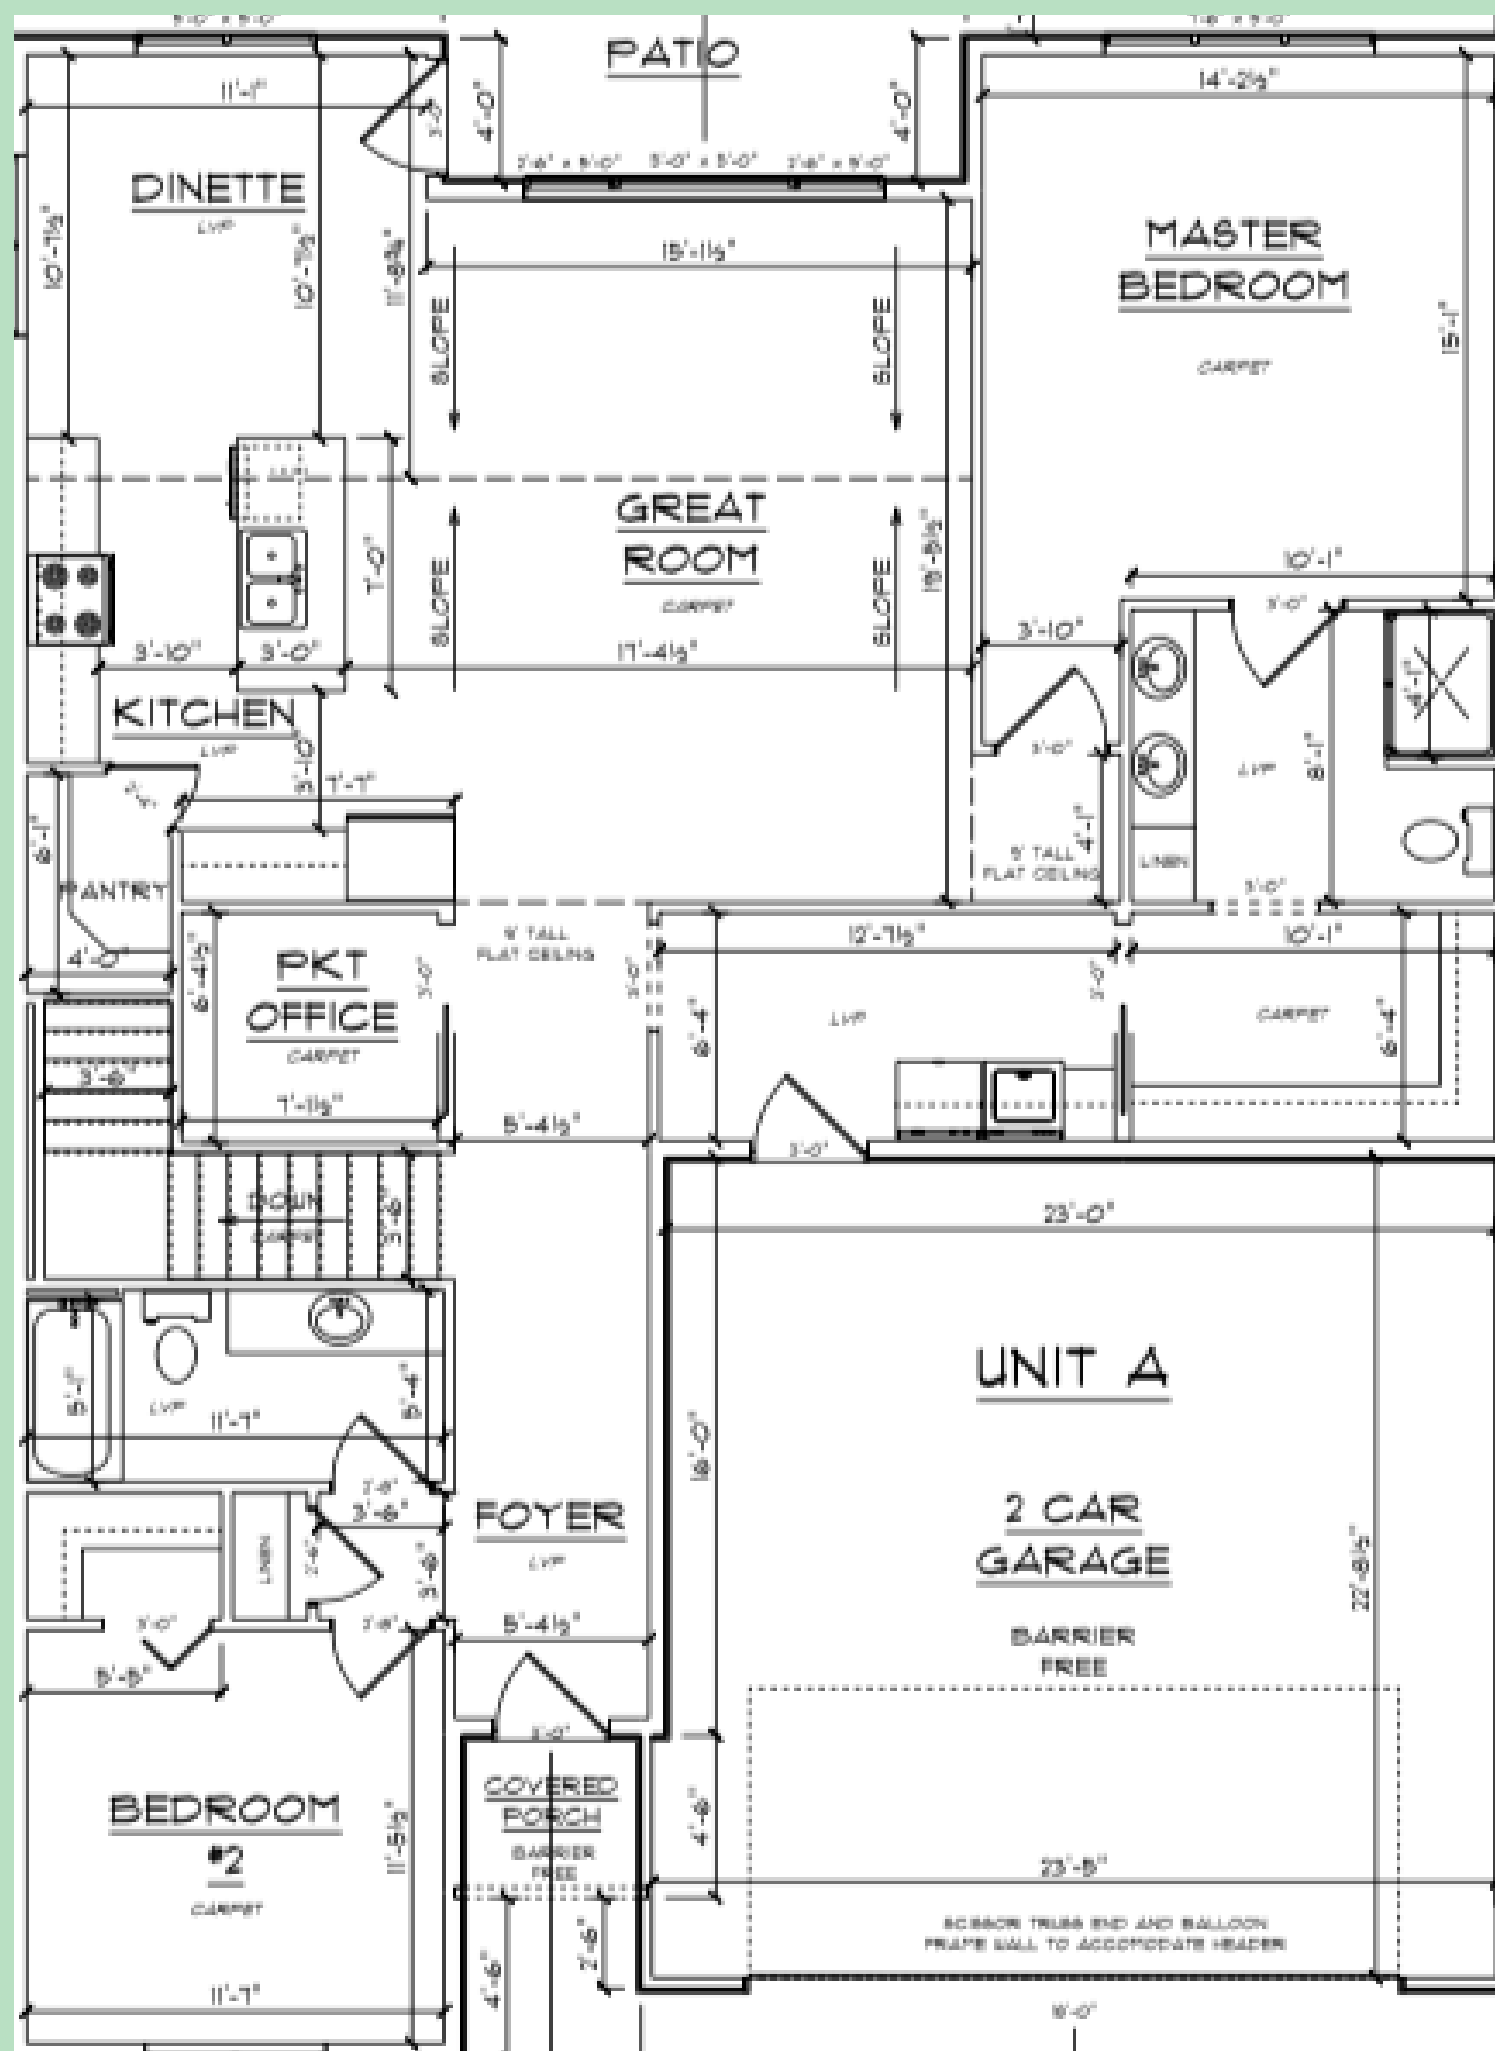

*Condos @
Blackhawk Ridge
Estates*

WILLOW RIDGE
— DESIGN BUILD —

**MAKE ADDITIONAL
OPTIONS TODAY!**

Main Level Selections

- Luxury Vinyl Plank in the Main Living Areas
 - Luxury Vinyl Tile in the Bathrooms and Office
 - Carpet in the Bedrooms
 - Quartz Kitchen Countertops
 - Tile Backsplash
 - Tile Surround in the Primary Bathroom
 - GE Kitchen Appliances
 - Cultured Marble Bathroom Countertops
- *Customize your Kitchen and Bathroom Cabinets and Countertops!

PRIMARY BATHROOM

LAUNDRY ROOM

MAIN BATHROOM

Optional Lower Level

- Luxury Vinyl Tile in the Bathroom
- Carpeted Stairs and Recreation Room
- *Customize your Bathroom Cabinet and Countertops!
- Stand Up Shower Surround
- Egress Window in Lower Level

Additional Specs for the Condos

FLOORING

- LVP Flooring
 - Main Level
 - Laundry
- LVT
 - Bathrooms
- Carpet
 - Bedrooms
 - Office
 - Closets
 - Stairs
- Tile
 - Kitchen Backsplash
 - Primary Shower Surround

EXTERIOR

- 4' Vinyl Siding
- Zero Entry from Garage and Main Door
- 18' Garage Door
- Fiberglass Therma Tru Front Door
- Fiberglass Patio Door
- Concrete Patio at Grade

INCLUDED:

- Chrome Plumbing Fixtures
- Shower Door
- Door Hardware
- Cabinet Hardware