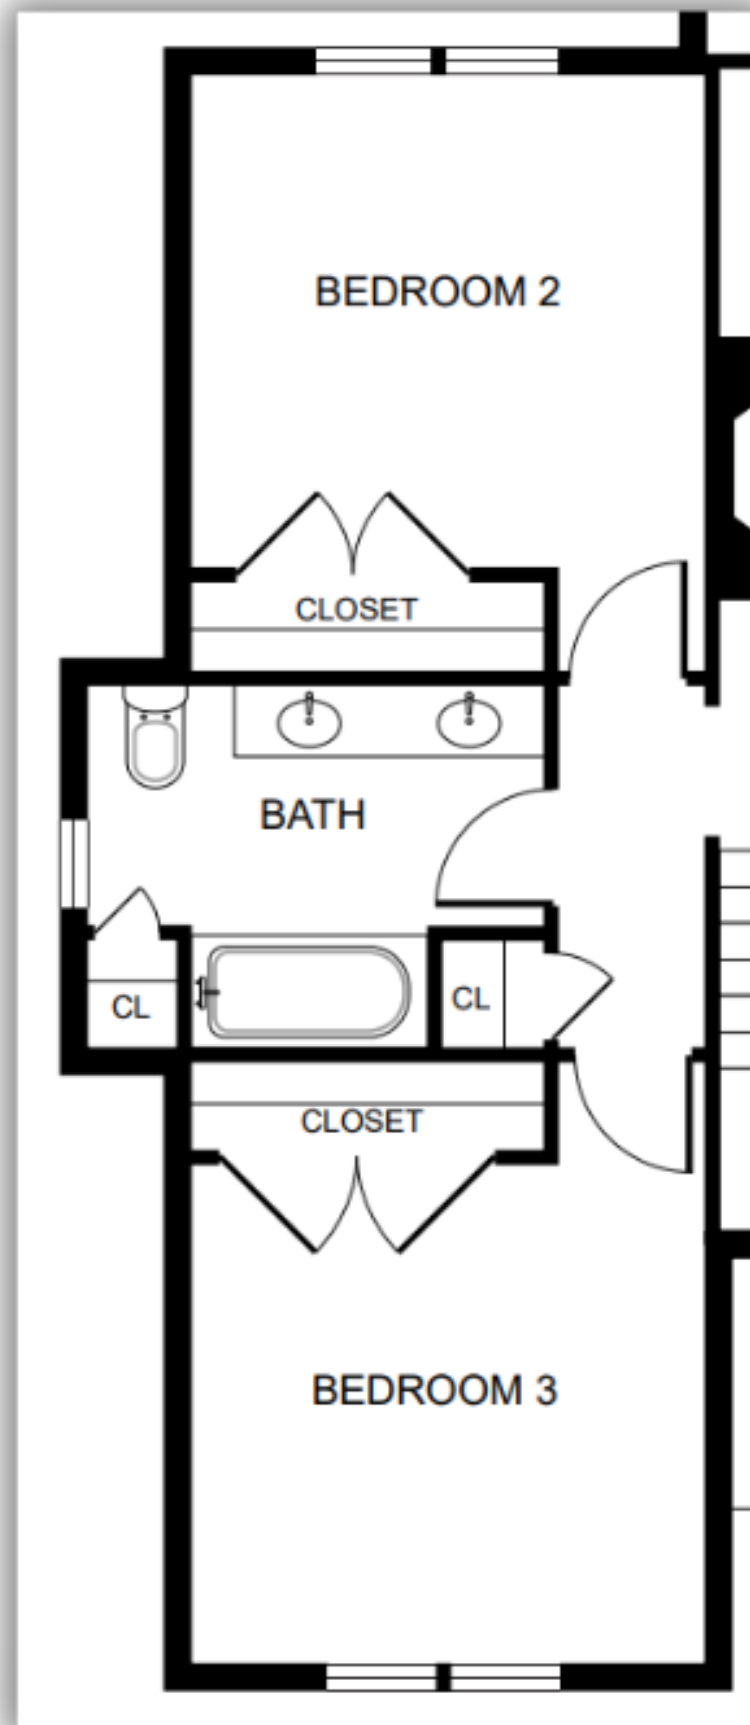

*Four-Season  
Room*

**Walls**

**Trim**

**Flooring**

Ceiling Light Fixture

ENTRY

Sconce

Foyer

# Master Bath Shower

Quartz Bench Seat

Shower Floor Tile

Shower Wall Tile

Ceiling Light Fixture

Walls

Trim

Flooring