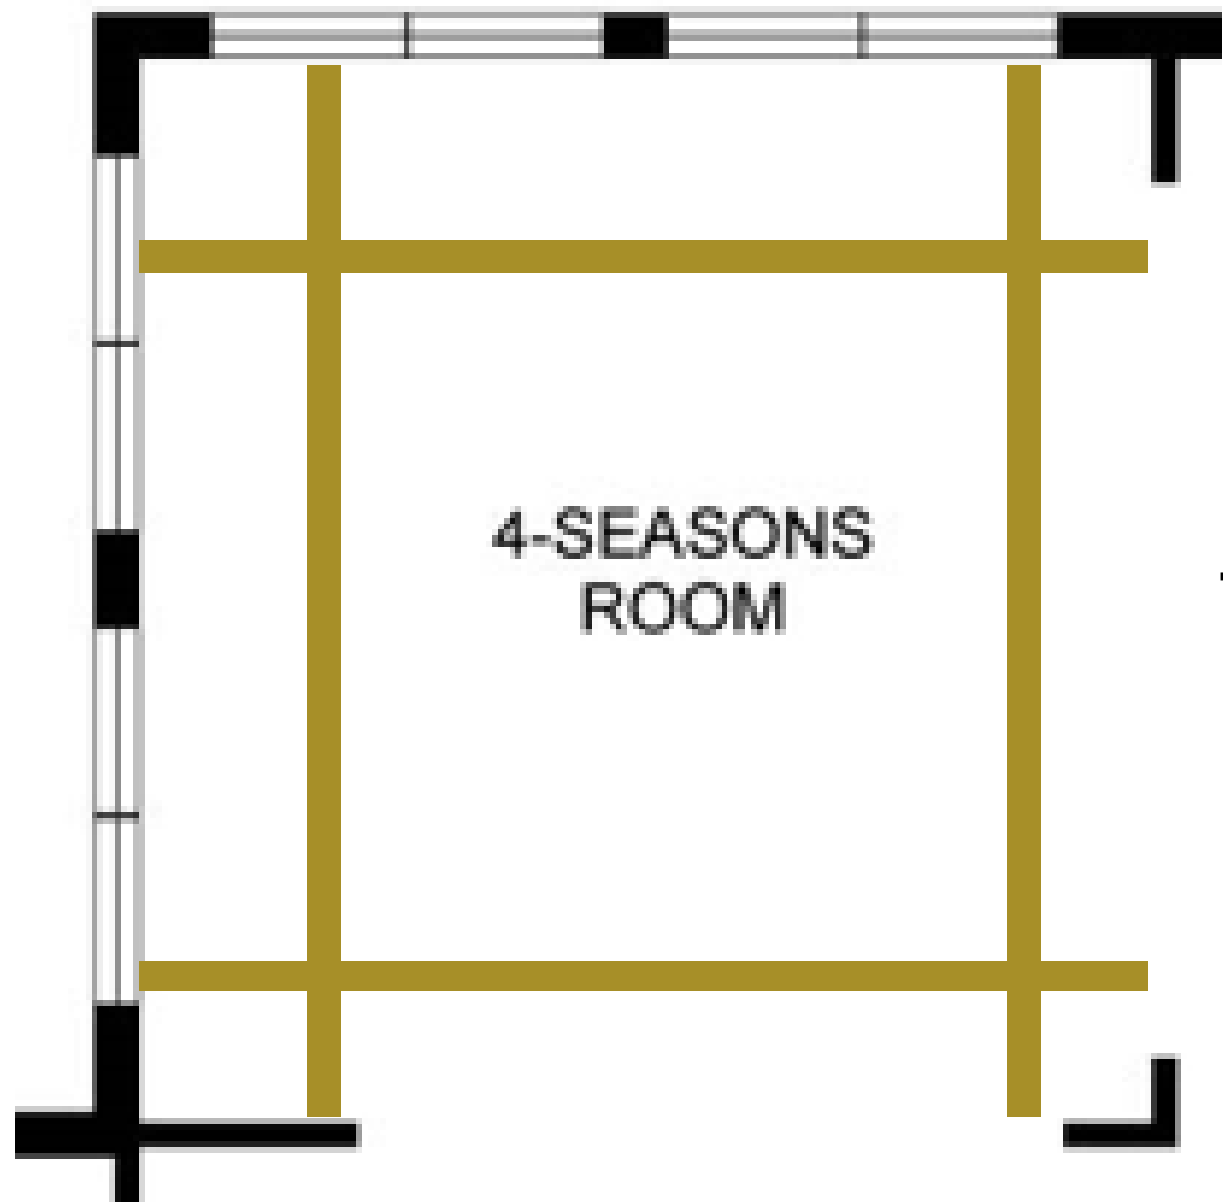

Great Room

Walls

Trim

Cabinet Hardware

4-SEASONS  
ROOM

**BEAMS IN TRIM COLOR  
SHIPLAP IN WALL COLOR**

**CASED OPENINGS TO INCLUDE  
2 STATIONARY FULL LIGHT INTERIOR  
DOORS AND 2 FULL LIGHT DOORS ON  
BARN DOOR HARDWARE  
\*PHOTO IS INSPIRATION ONLY\***

*Four-Season  
Room*

**Walls**

**Trim**

**Flooring**

Ceiling Light Fixture

ENTRY

Sconce

Foyer