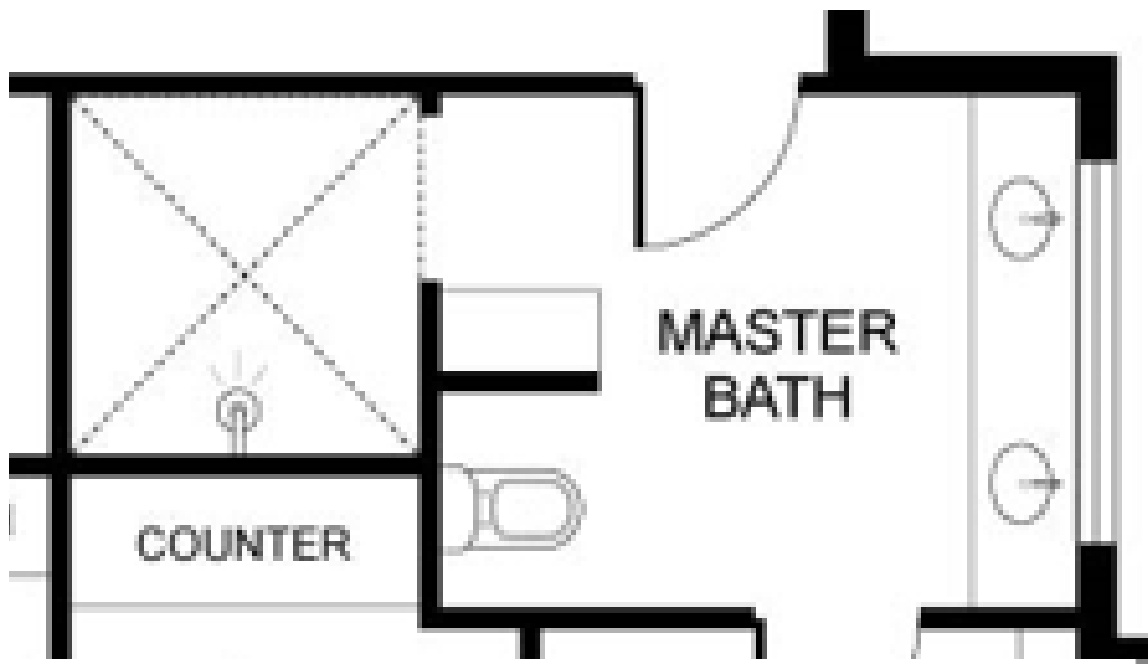

Countertop

Flooring

Cabinet Hardware

Hooks

Mudroom

Walls

Trim

Ceiling Light Fixture

Cabinets

Countertop

Flooring

Cabinet Hardware

Hooks

Laundry Room

Walls

Trim

Master Bedroom

Walls

Trim

Flooring

Cabinets

Countertop

Flooring

Sconces

Walls

Trim

Cabinet Hardware

Toilet Paper Holder

Hooks

*Master Bath*

Bench

31 1/4"