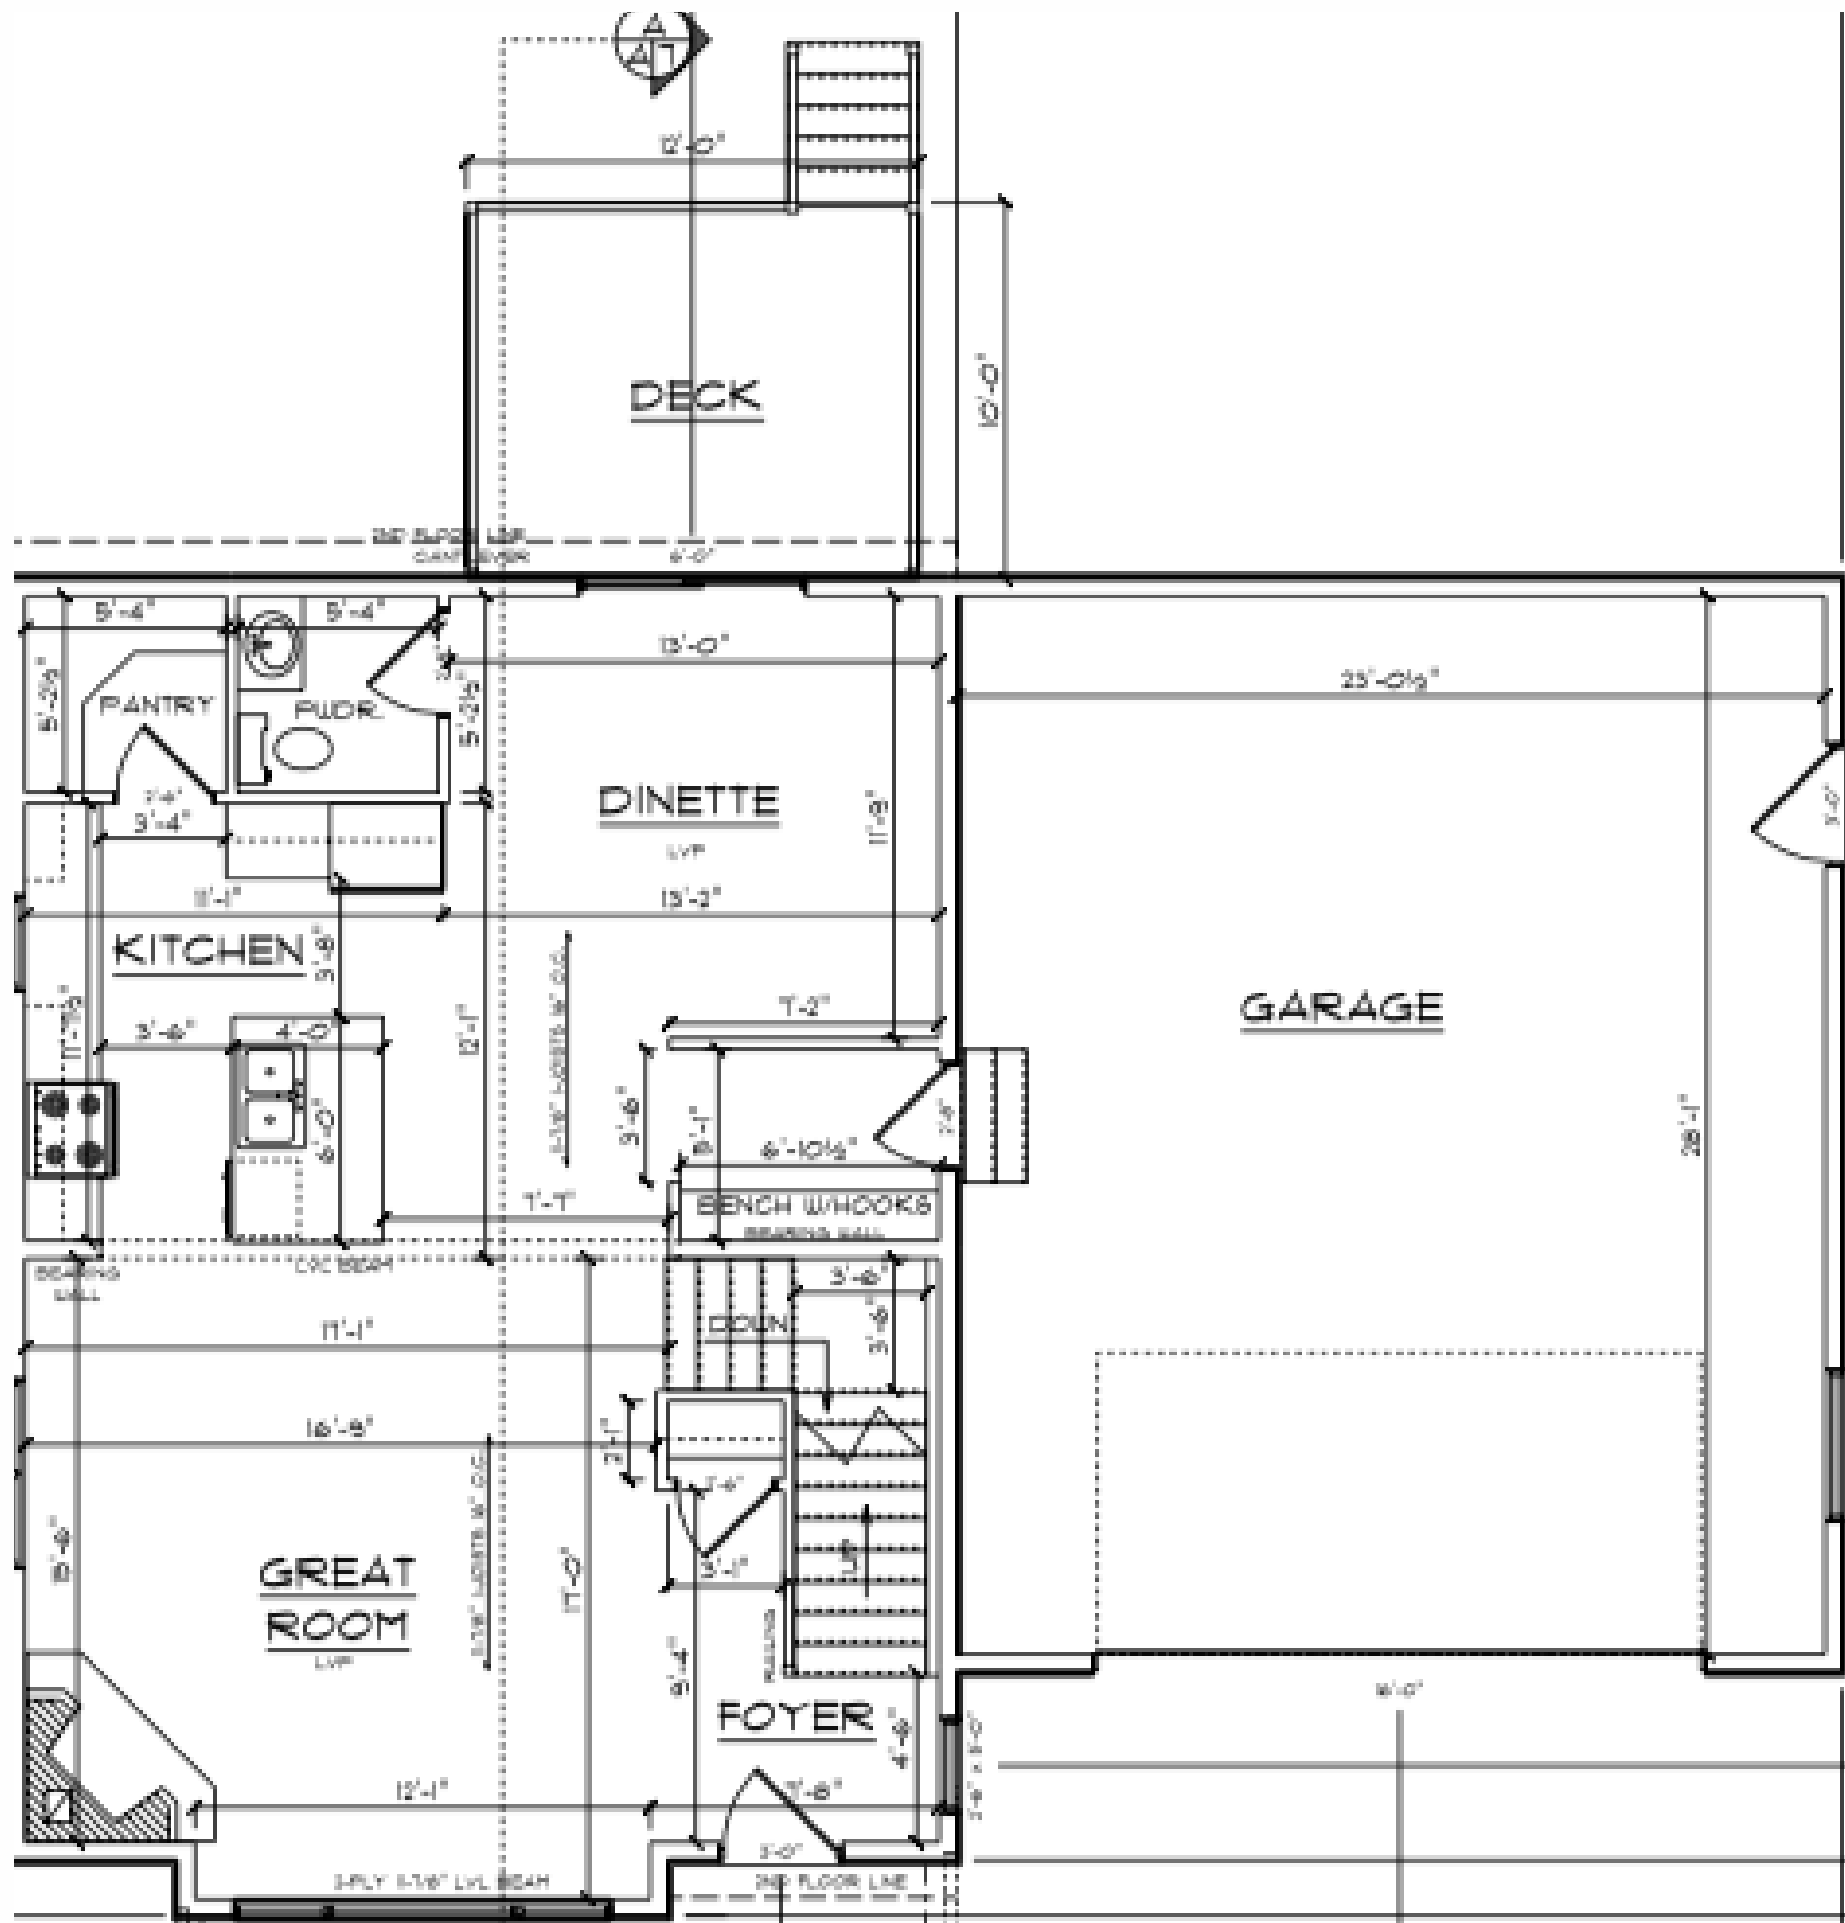

Birch Model

WILLOW RIDGE
DESIGN BUILD

Main Level

2nd Level

Additional Specs for the Birch Model

FLOORING

- LVP Flooring
 - Main Level
 - Primary Bathroom
 - Main Bathroom
 - Laundry
- Carpet
 - Bedrooms & Closets
- Tile
 - Kitchen Backsplash

EXTERIOR

- 4' Vinyl Siding
- 6' Vinyl Lap Siding
- LP or Hardie Trim
- 16' Garage Door
- Fiberglass Front Door
- Patio/Deck *Dependant on Grade*

NOT INCLUDED:

- Bath Hardware
- Shower Doors
- Window Coverings
- Smart Features

INTERIOR

- Gas Fireplace with Mantle
- Accent above Mantle
- Kohler Plumbing Fixtures
- Lighting Allowance
- Solid Doors
- 3 1/2 Base (White or Wood)
- One All Over Paint Color

ADD ON:

- Lower Level
 - Rec Room & Bath
- Screen Porch
- Deck