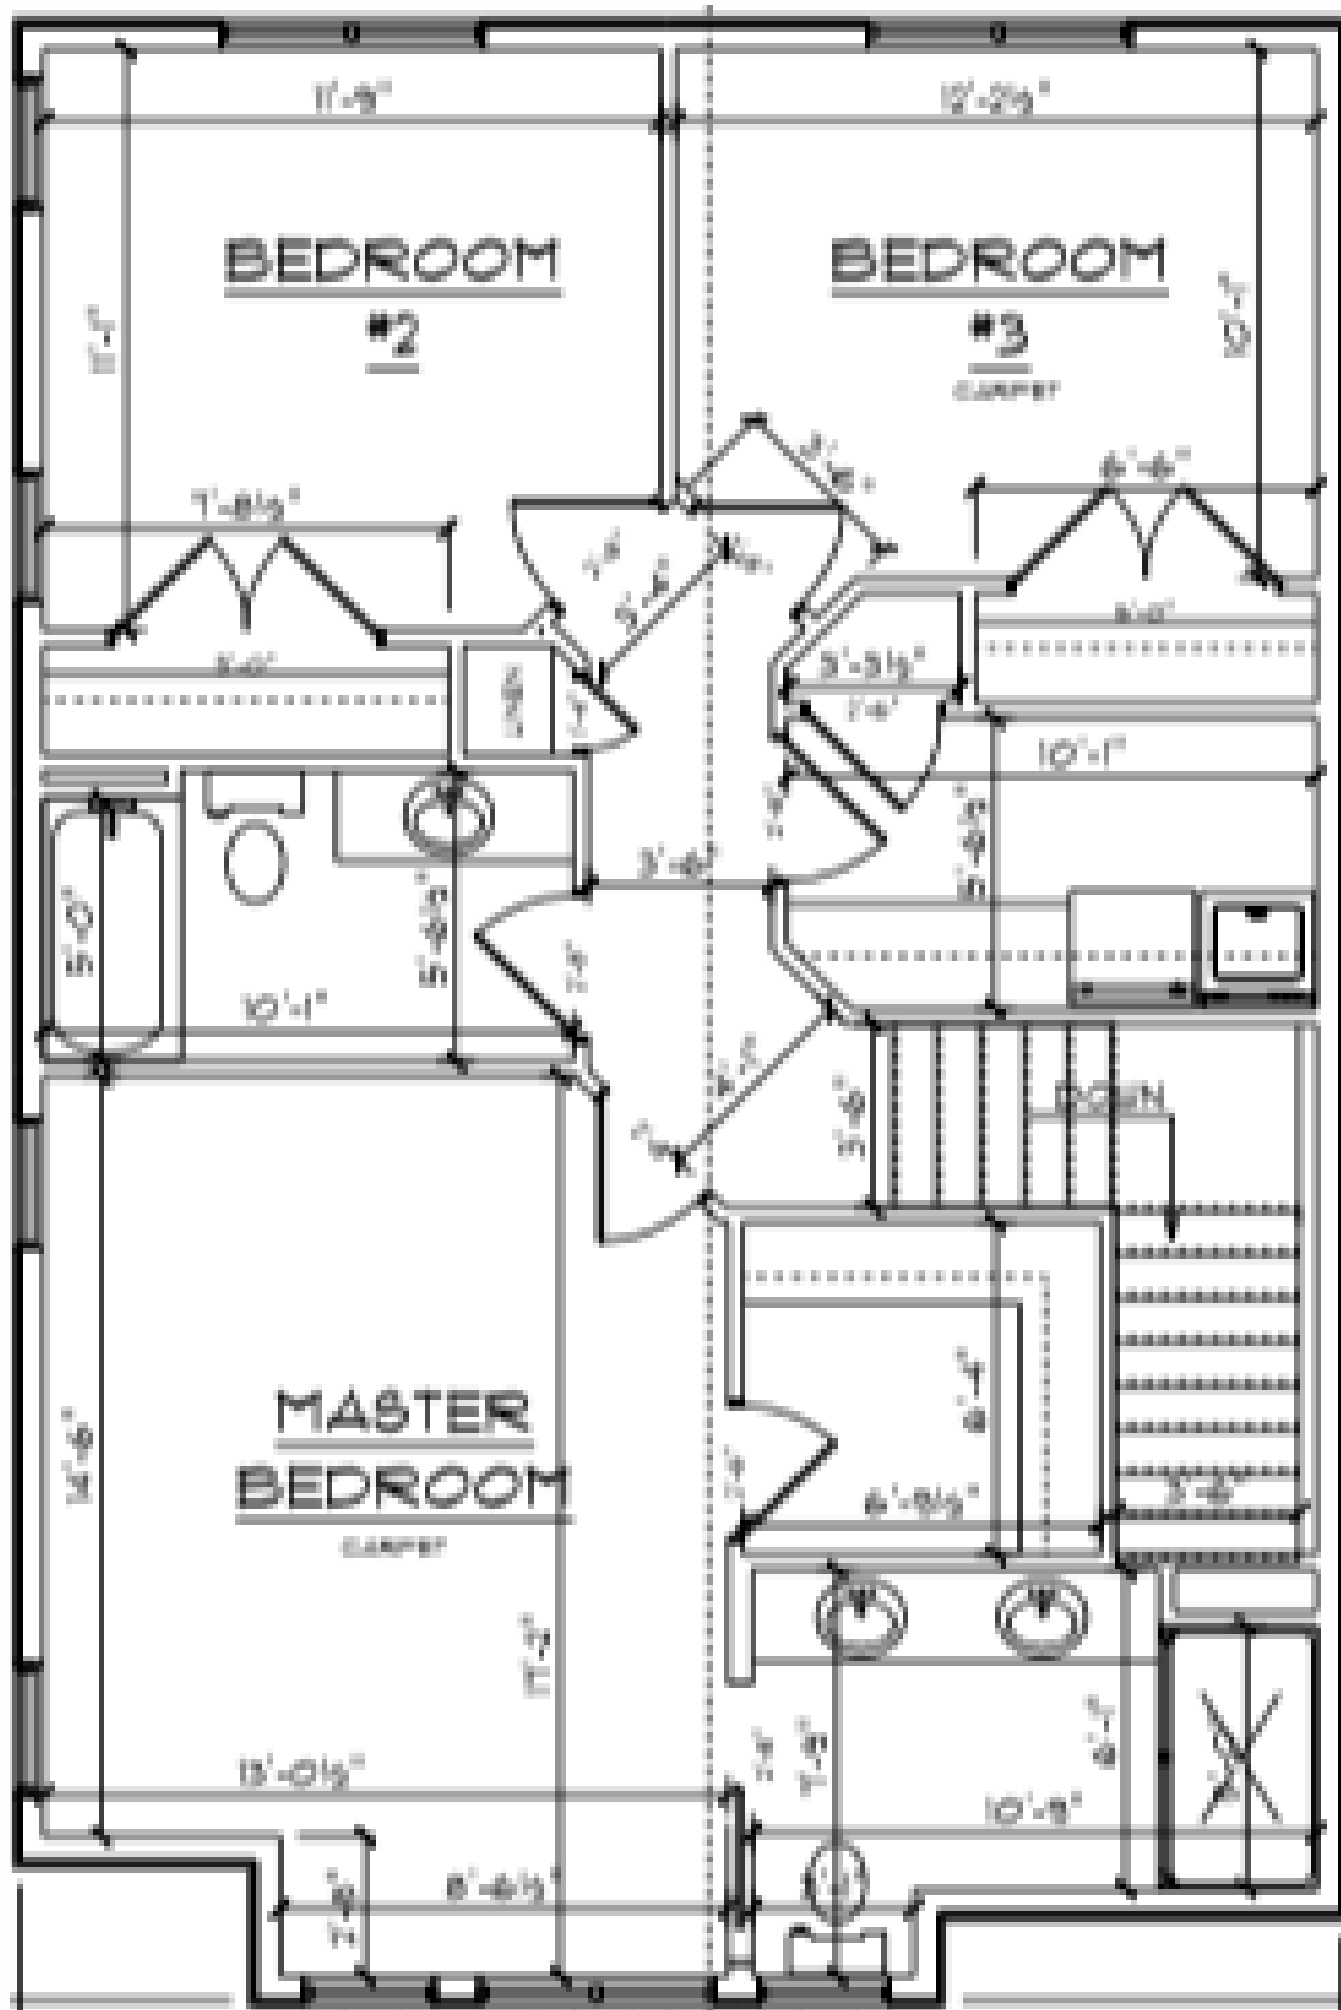

Birch Model

WILLOW RIDGE
DESIGN BUILD

Main Level

2nd Level

Additional Specs for the Birch Model

FLOORING

- LVP Flooring
 - Main Level
 - Primary Bathroom
 - Main Bathroom
 - Laundry
- Carpet
 - Bedrooms & Closets
- Tile
 - Kitchen Backsplash

EXTERIOR

- 4' Vinyl Siding
- 6' Vinyl Lap Siding
- LP or Hardie Trim
- 16' Garage Door
- Fiberglass Front Door
- Patio/Deck *Dependant on Grade*

NOT INCLUDED:

- Bath Hardware
- Shower Doors
- Window Coverings
- Smart Features

INTERIOR

- Gas Fireplace with Mantle
- Accent above Mantle
- Kohler Plumbing Fixtures
- Lighting Allowance
- Solid Doors
- 3 1/2 Base (White or Wood)
- One All Over Paint Color

ADD ON:

- Lower Level
 - Rec Room & Bath
- Screen Porch
- Deck