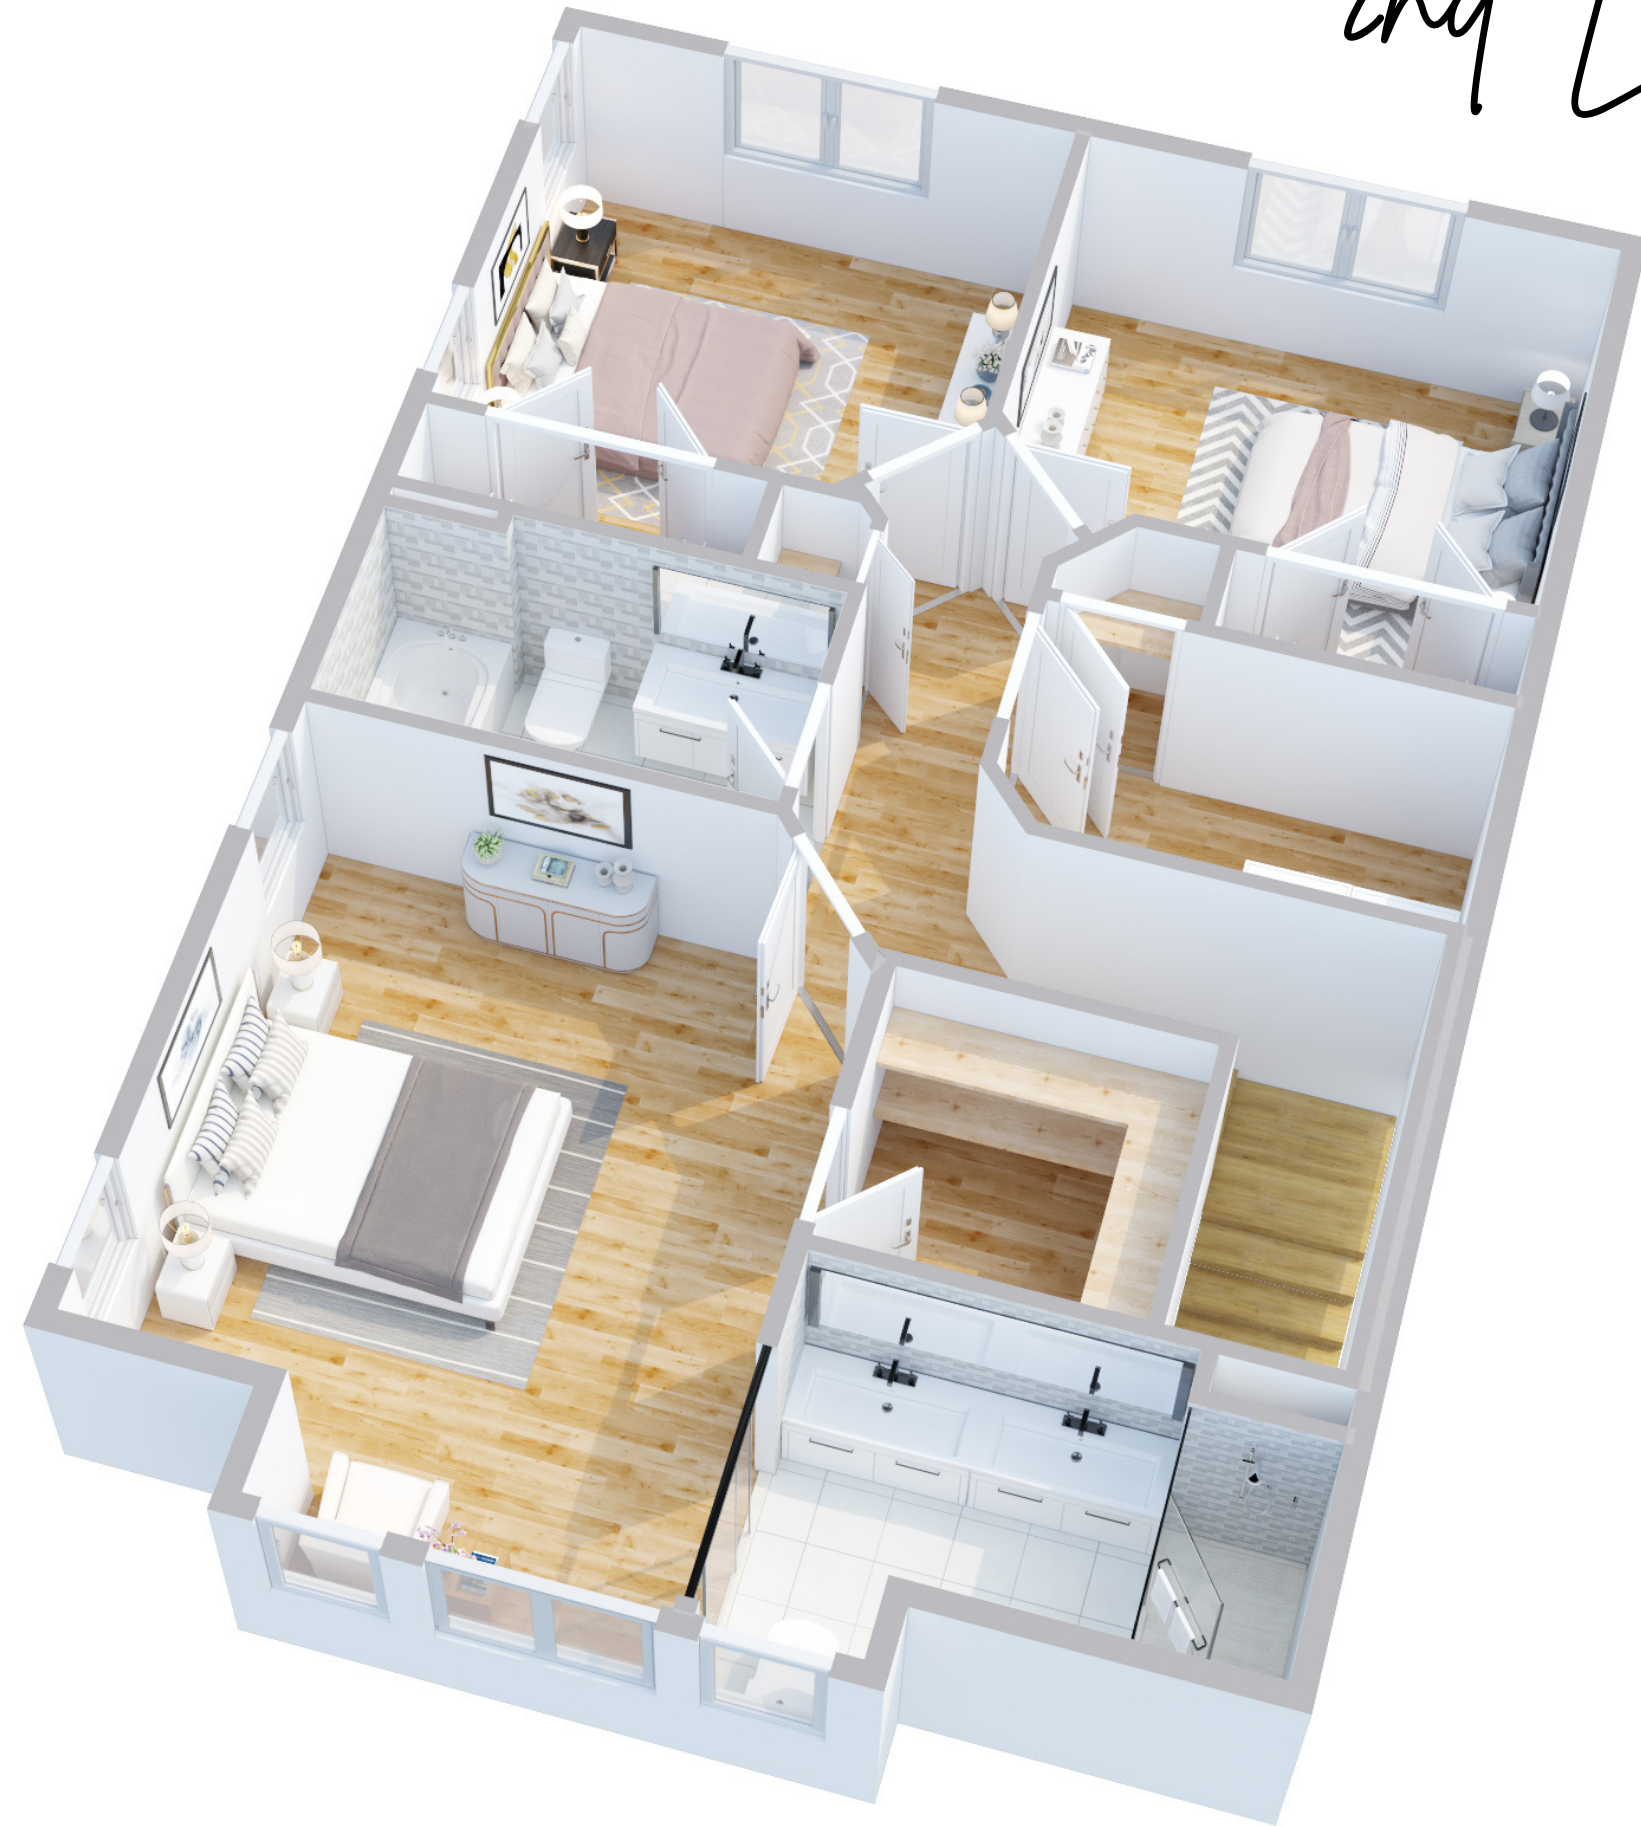

Birch Model

WILLOW RIDGE
DESIGN BUILD

Main Level

2nd Level

Additional Specs for the Birch Model

FLOORING

- LVP Flooring
 - Main Level
 - Primary Bathroom
 - Main Bathroom
 - Laundry
- Carpet
 - Bedrooms & Closets
- Tile
 - Kitchen Backsplash

EXTERIOR

- 4' Vinyl Siding
- 6' Vinyl Lap Siding
- LP or Hardie Trim
- 16' Garage Door
- Fiberglass Front Door
- Patio/Deck *Dependant on Grade*

NOT INCLUDED:

- Bath Hardware
- Shower Doors
- Window Coverings
- Smart Features

INTERIOR

- Gas Fireplace with Mantle
- Accent above Mantle
- Kohler Plumbing Fixtures
- Lighting Allowance
- Solid Doors
- 3 1/2 Base (White or Wood)
- One All Over Paint Color

ADD ON:

- Lower Level
 - Rec Room & Bath
- Screen Porch
- Deck