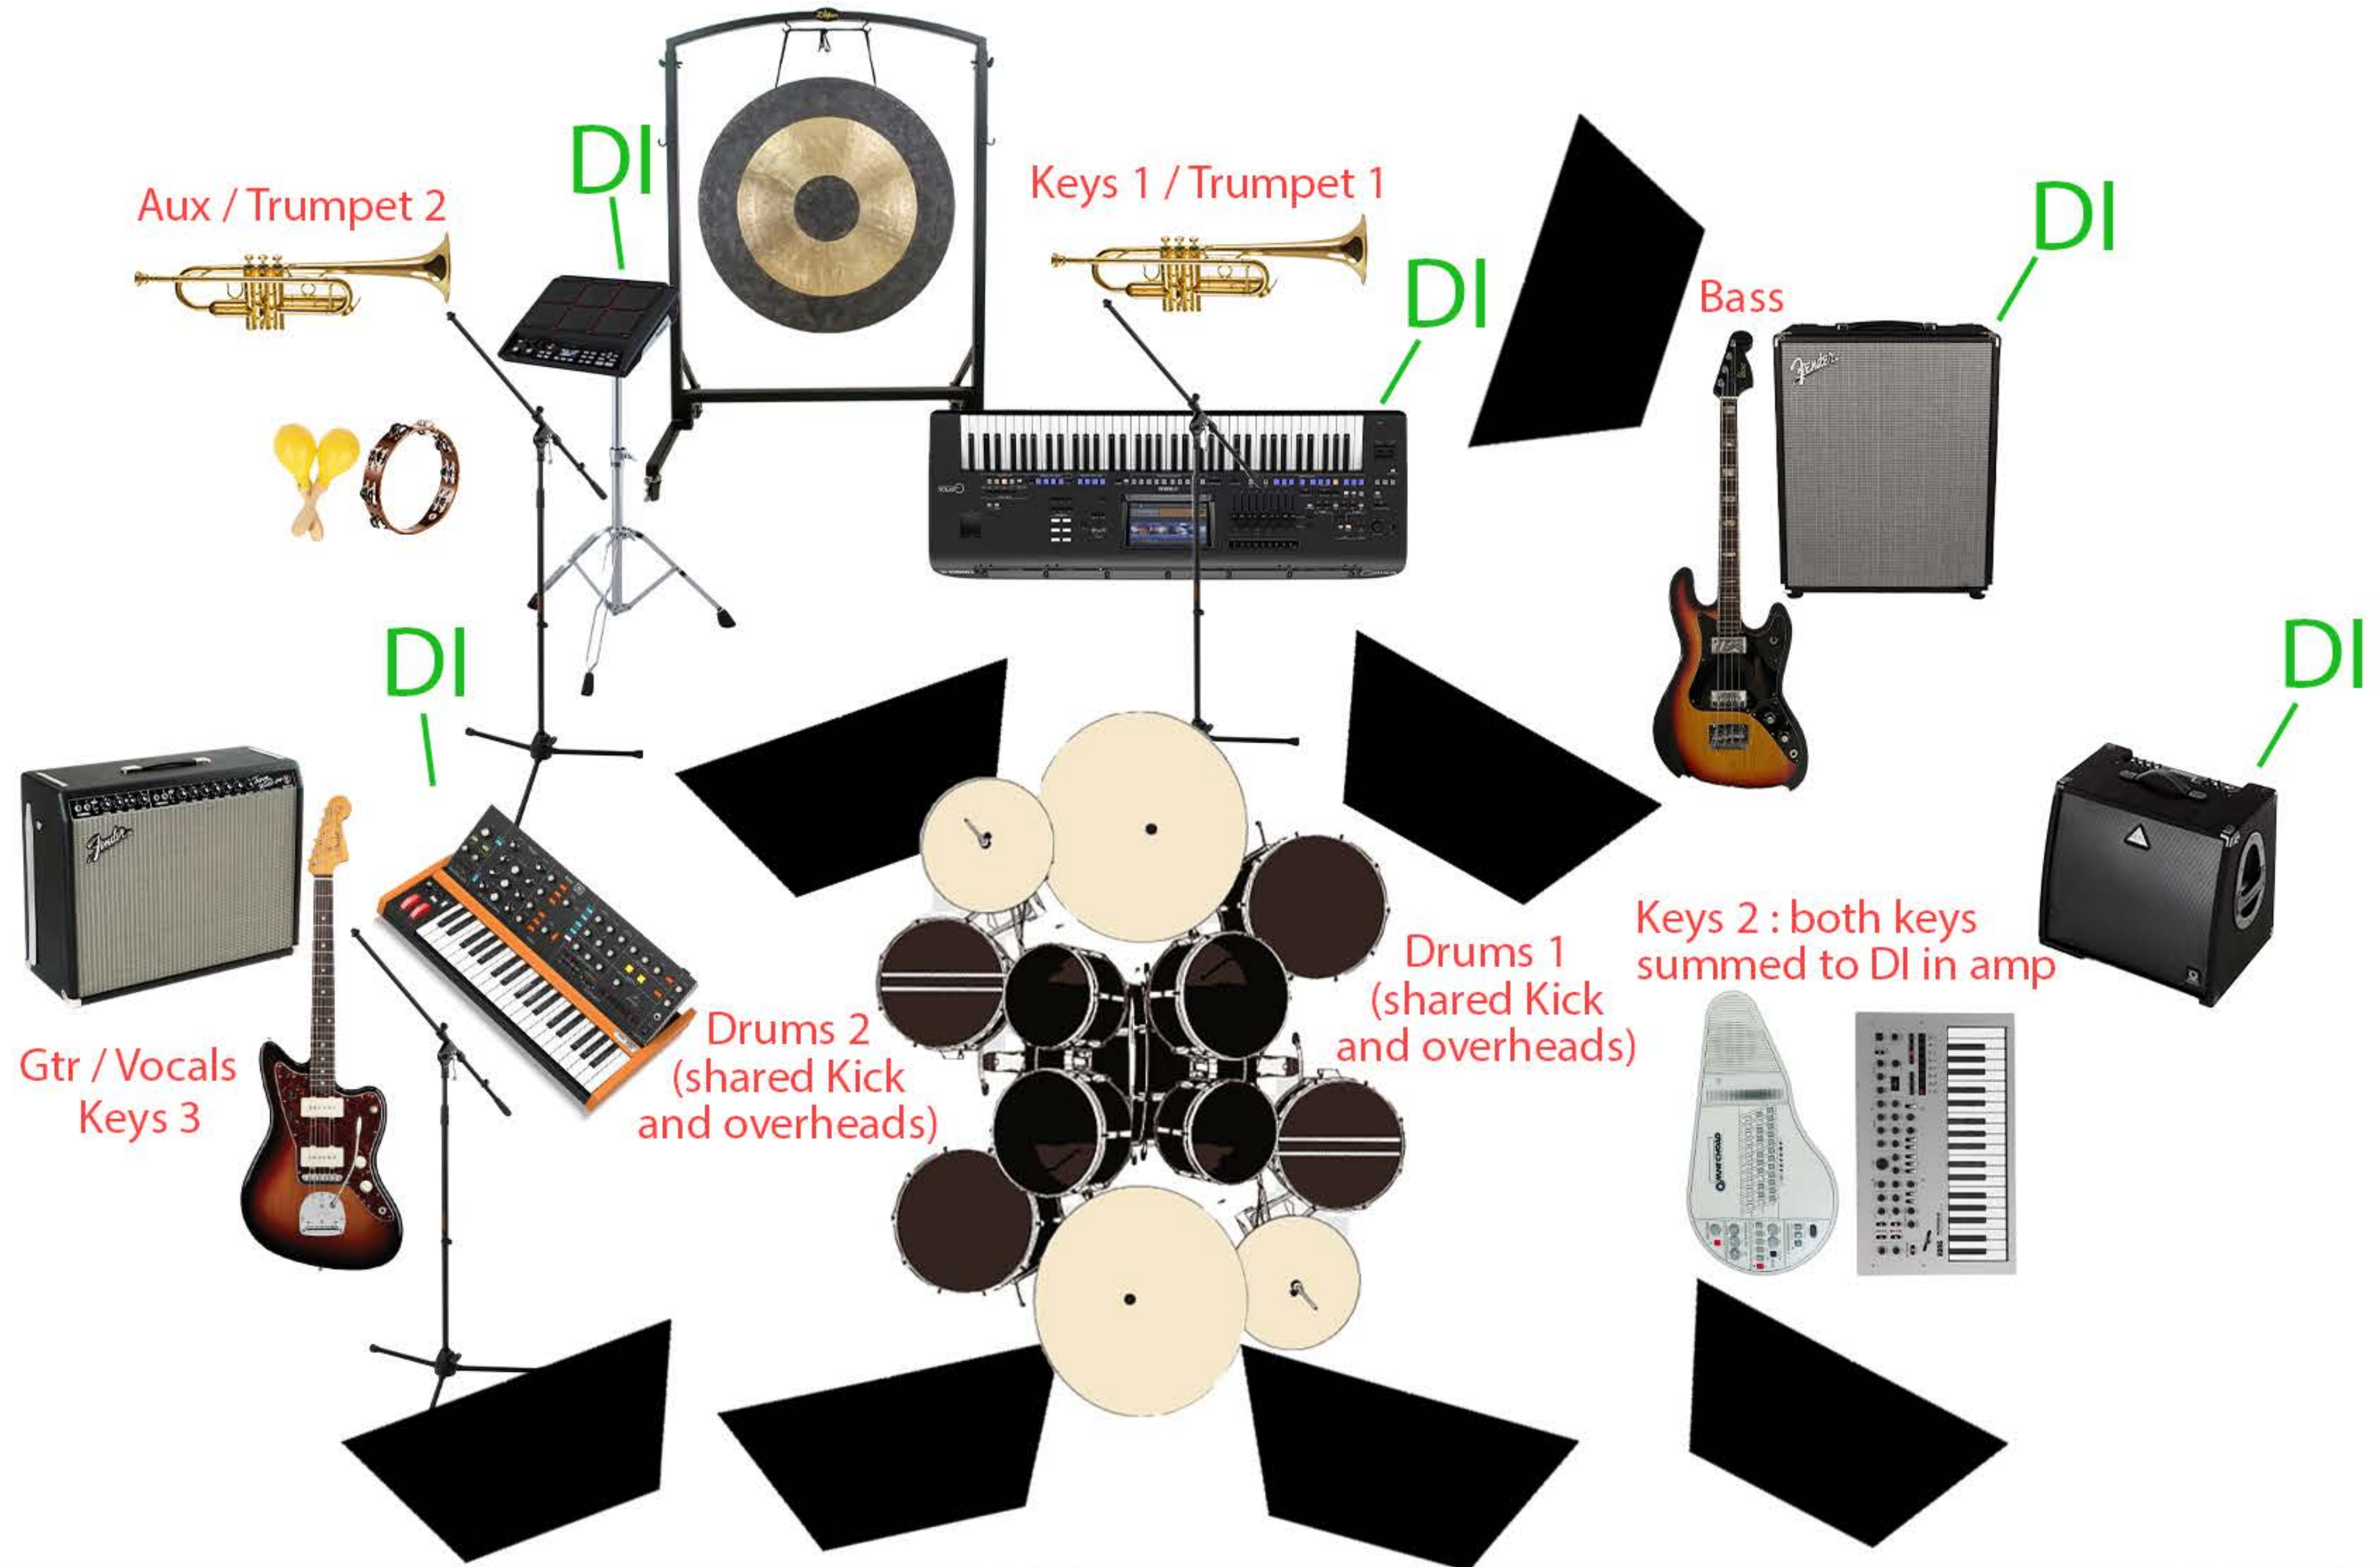

# DOOM GONG 2024 stageplot

1. Bass drum
2. Snare L
3. Snare R
4. Rack Tom L
5. Rack Tom R
6. Floor Tom L
7. Floor Tom R

8. Overhead L
9. Overhead R
10. Bass DI
11. Guitar Amp Mic
12. Keys 1 DI (mono)
13. Keys 2 Amp DI (mono)
14. Keys 3 DI (mono)

15. PDX pad DI (mono)
16. Lead Vocals mic
17. Trumpet 1 Mic
18. Trumpet 2/Aux Mic
19. Optional Gong mic (its loud)