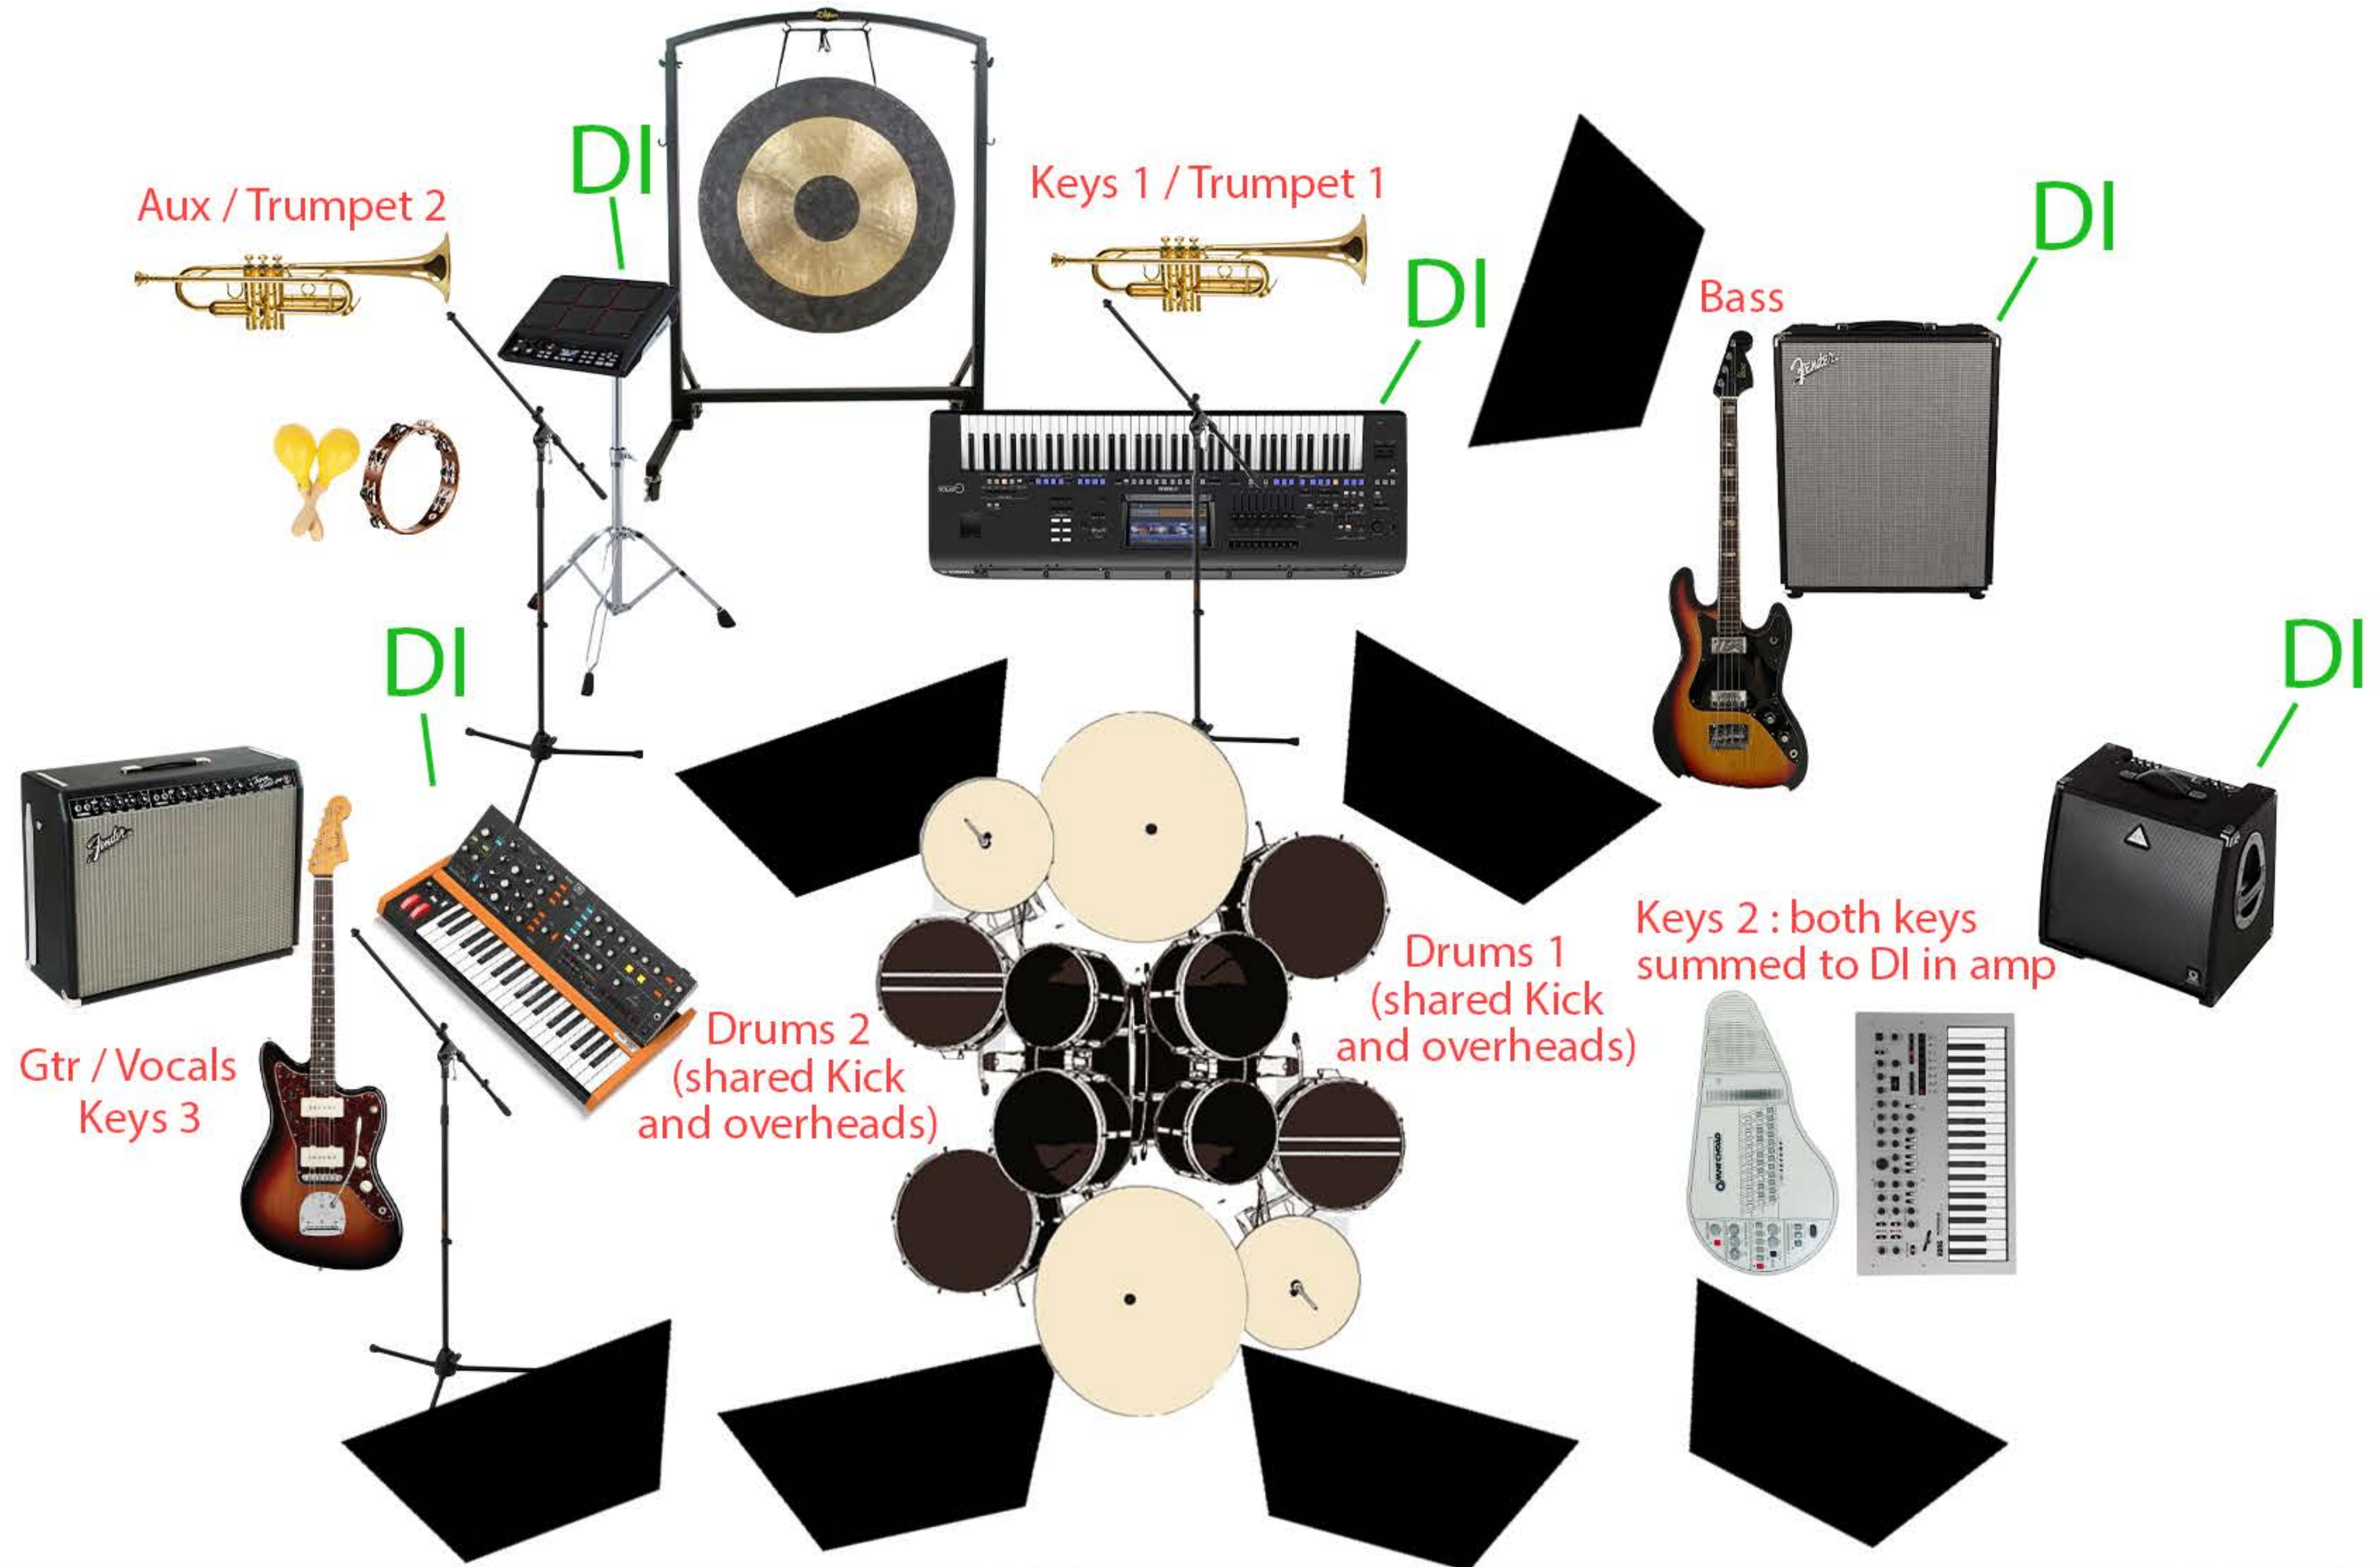

DOOM GONG 2024 stageplot

1. Bass drum
2. Snare L
3. Snare R
4. Rack Tom L
5. Rack Tom R
6. Floor Tom L
7. Floor Tom R

8. Overhead L
9. Overhead R
10. Bass DI
11. Guitar Amp Mic
12. Keys 1 DI (mono)
13. Keys 2 Amp DI (mono)
14. Keys 3 DI (mono)

15. PDX pad DI (mono)
16. Lead Vocals mic
17. Trumpet 1 Mic
18. Trumpet 2/Aux Mic
19. Optional Gong mic (its loud)