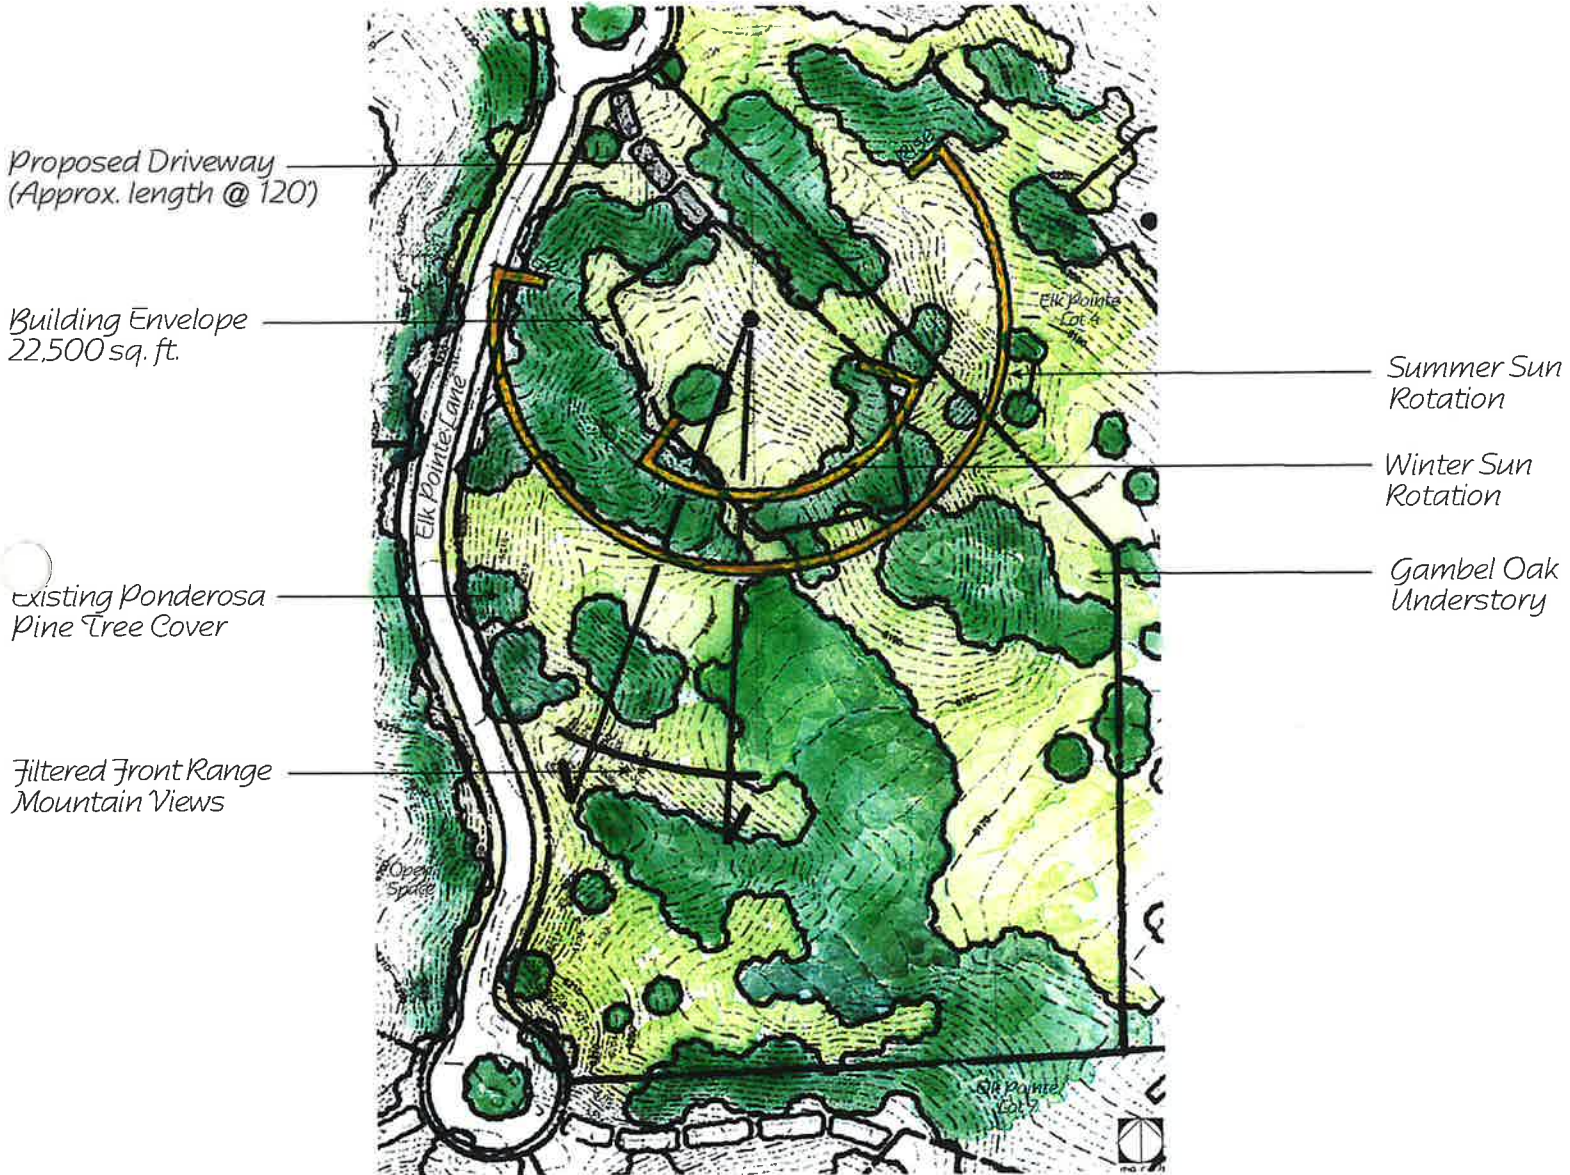

ELK POINTE AT CASTLE PINES

HOMESITE 4

Homesite Attributes:

- Lot Size: 6.46 acres.
- 2 building envelopes for either main house or detached caretaker unit.
- Very private homesite overlooking the 17th fairway of Castle Pines Golf Club.

ELK POINTE AT CASTLE PINES

HOMESITE 5

Homesite Attributes:

- Lot Size: 5.14 acres.
- Homesite has good solar orientation to the southeast.
- Homesite is open but yet is surrounded by mature Ponderosa Pine.

ELK POINTE AT CASTLE PINES

HOMESITE 7

Homesite Attributes:

- Lot Size: 5.62 acres.
- Heavily vegetated site with mature Ponderosa Pine and Gambel Oak.
- Homesite is very private and secluded with Front Range mountain views in the direction of Pikes Peak.

ELK POINTE AT CASTLE PINES

HOMESITE 8

Homesite Attributes:

- Lot Size: 5.72 acres.
- Heavily vegetated site with mature Ponderosa Pine and Gambel Oak.
- Homesite is very private and secluded with Front Range mountain views to the southwest.