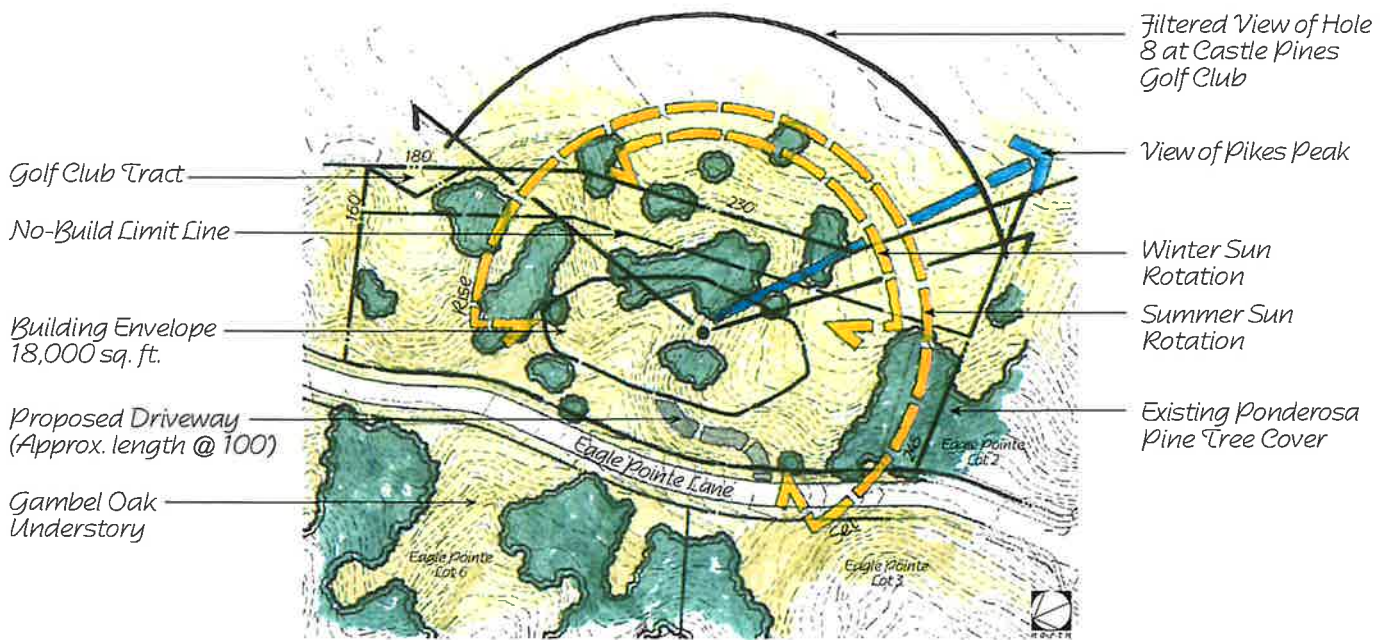

EAGLE POINTE AT CASTLE PINES

HOMESITE 3

Homesite Attributes:

- Panoramic front range mountain views.
- Lot Size: 4.14 acres.
- Excellent southwest solar orientation.

EAGLE POINTE
 AT CASTLE
 PINES

HOMESITE 4

Homesite Attributes:

- Excellent southwest solar orientation.
- Lot Size: 2.22 acres.
- Homesite overlooks the 8th hole of Castle Pines Golf Club.

EAGLE POINTE AT CASTLE PINES

HOMESITE 5

Homesite Attributes:

- Panoramic front range mountain views.
- Lot Size: 5.31 acres.
- Excellent southwest solar orientation.
- Heavily vegetated site with mature Ponderosa Pines and Gambel Oak.

EAGLE POINTE AT CASTLE PINES

ELK POINTE AT CASTLE PINES

HOMESITE 5

Homesite Attributes:

- Lot Size: 5.14 acres.
- Homesite has good solar orientation to the southeast.
- Homesite is open but yet is surrounded by mature Ponderosa Pine.