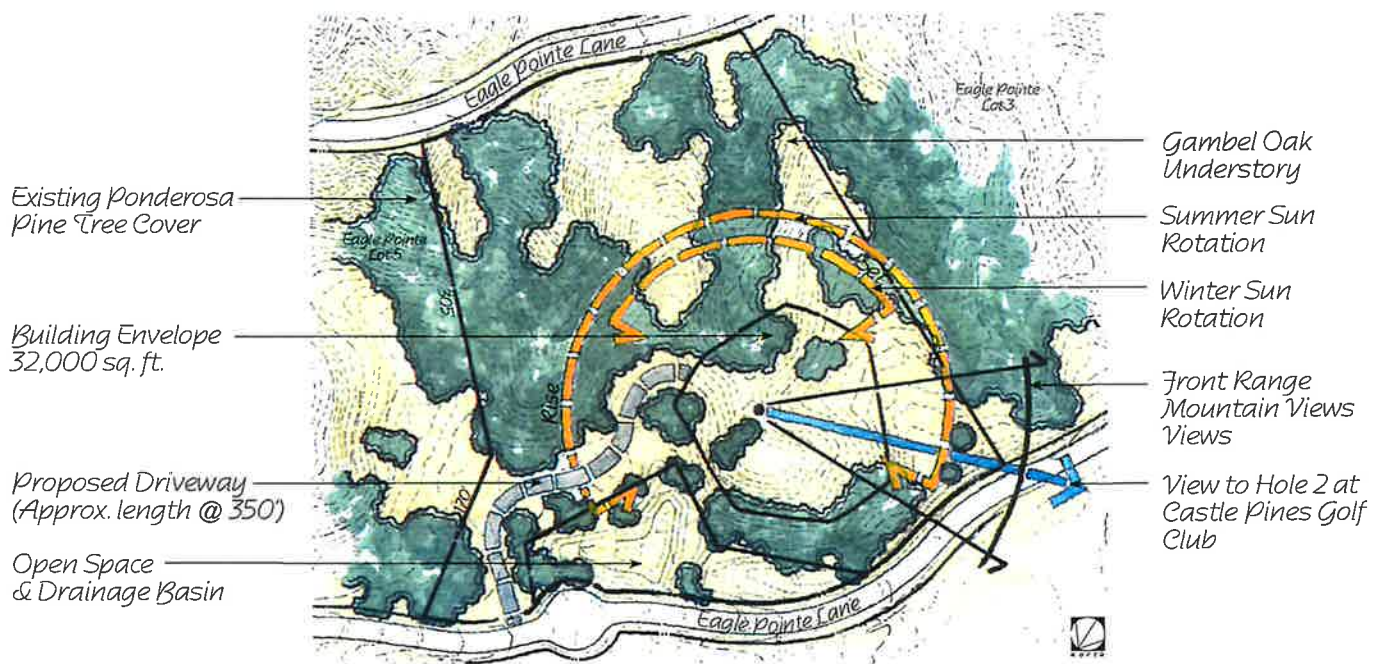

EAGLE POINTE AT CASTLE PINES

HOMESITE 6

Homesite Attributes:

- Excellent southwest solar orientation.
- Lot Size: 4.54 acres.
- Heavily vegetated site with mature Ponderosa Pines and Gambel Oak.