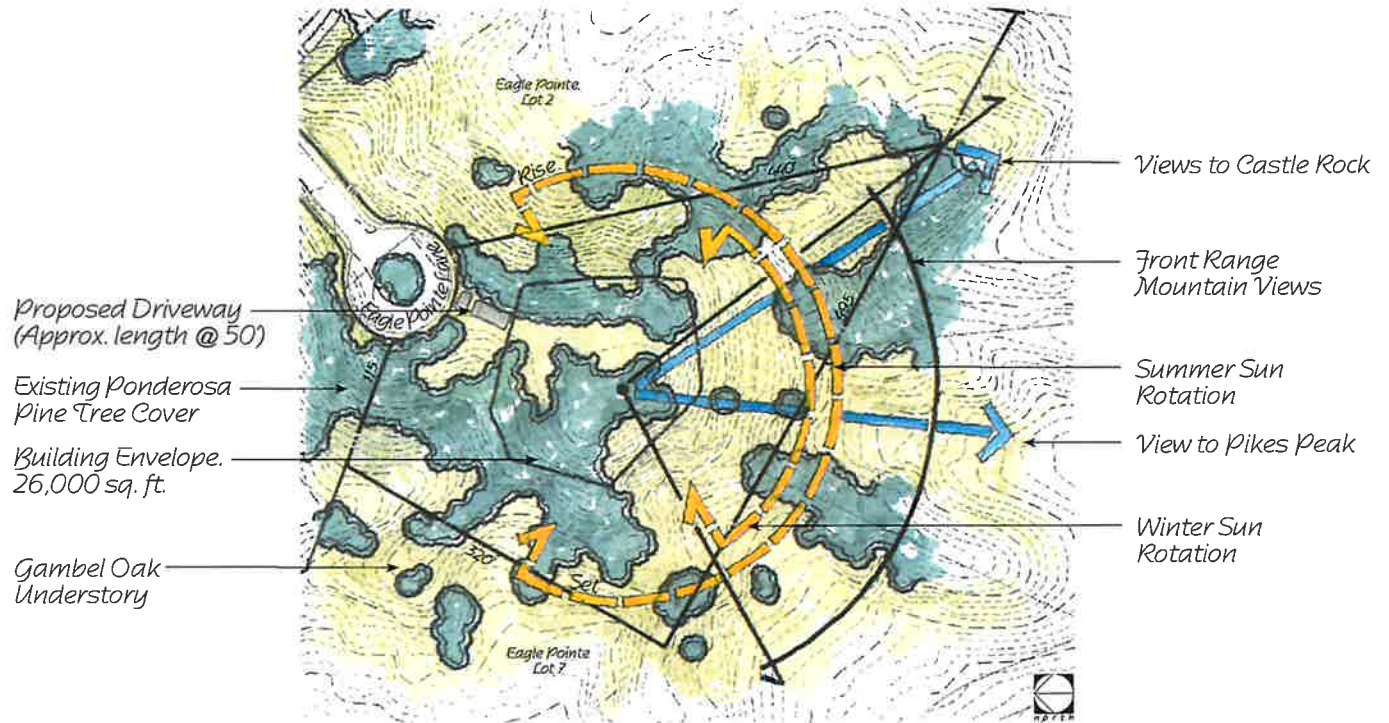

EAGLE POINTE AT CASTLE PINES

HOMESITE 1

Homesite Attributes:

- Panoramic front range mountain views.
- Lot Size: 2.67 acres.
- Excellent southwest solar orientation.

EAGLE POINTE
 AT CASTLE
 PINES

HOMESITE 2

EAGLE POINTE AT CASTLE PINES

HOMESITE 3

Homesite Attributes:

- Panoramic front range mountain views.
- Lot Size: 4.14 acres.
- Excellent southwest solar orientation.

EAGLE POINTE
 AT CASTLE
 PINES

HOMESITE 4

ELK POINTE AT CASTLE PINES

HOMESITE 5

Homesite Attributes:

- Lot Size: 5.14 acres.
- Homesite has good solar orientation to the southeast.
- Homesite is open but yet is surrounded by mature Ponderosa Pine.

ELK POINTE AT CASTLE PINES

HOMESITE 7

Homesite Attributes:

- Lot Size: 5.62 acres.
- Heavily vegetated site with mature Ponderosa Pine and Gambel Oak.
- Homesite is very private and secluded with Front Range mountain views in the direction of Pikes Peak.