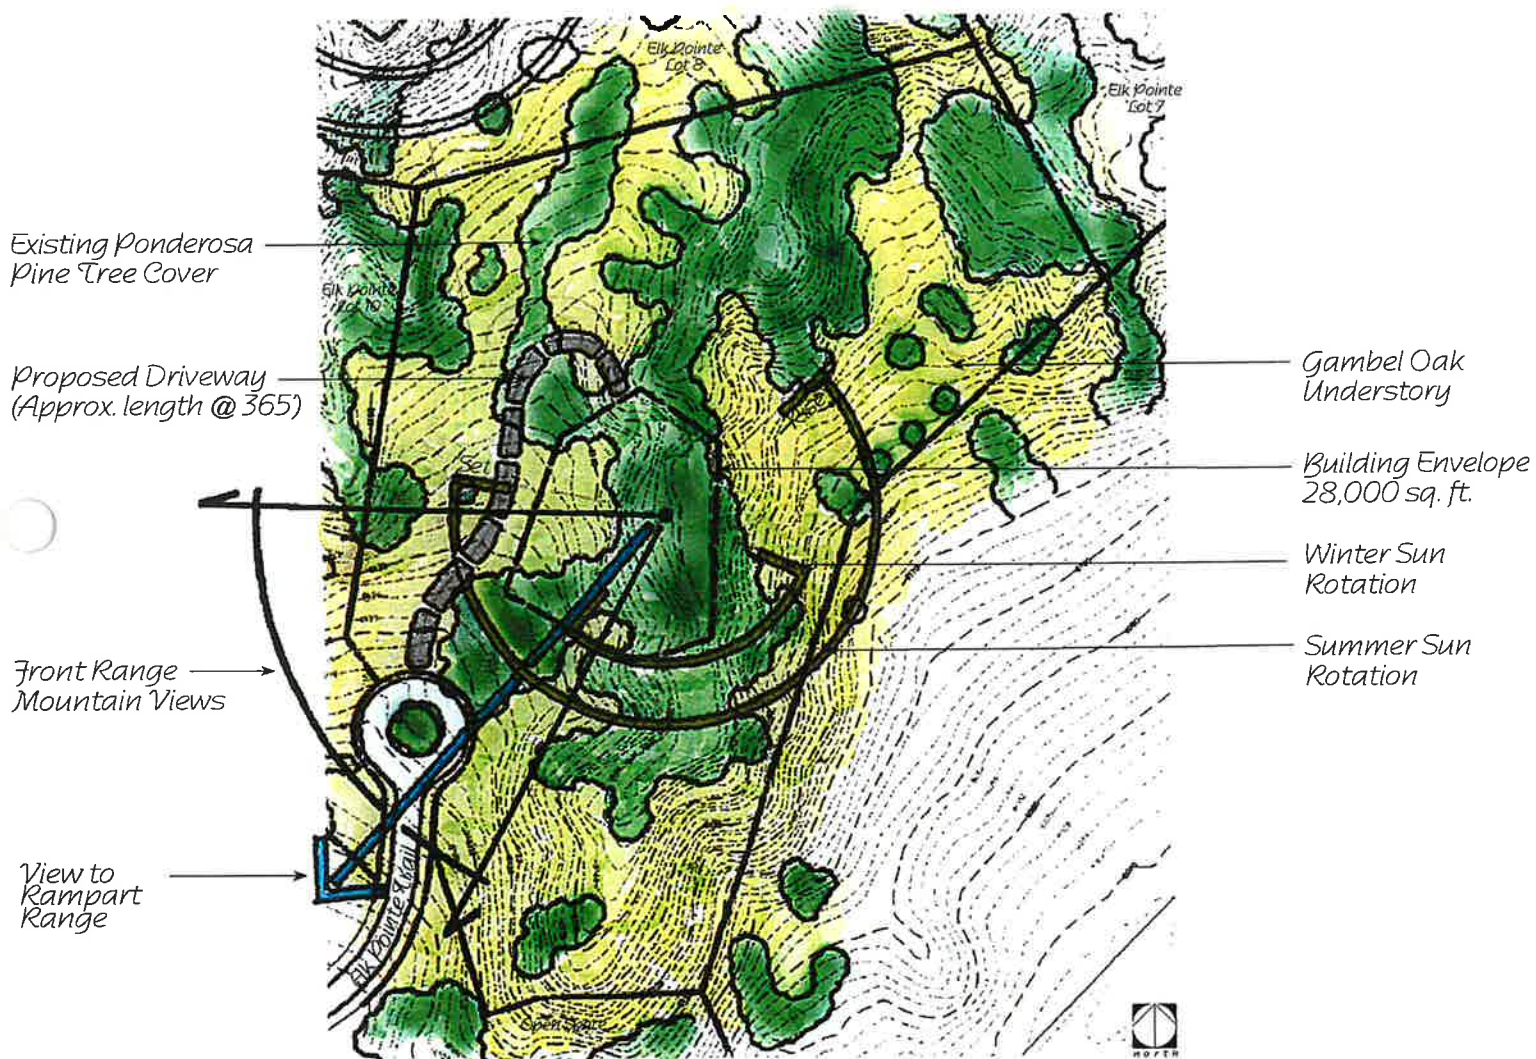

ELK POINTE AT CASTLE PINES

HOMESITE 9

Homesite Attributes:

- Lot Size: 3.32 acres.
- Heavily vegetated site with mature Ponderosa Pine and Gambel Oak.
- Homesite is very private and secluded with Front Range mountain views to the west.

ELK POINTE AT CASTLE PINES

HOMESITE 10

Homesite Attributes:

- *Lot Size: 3.79 acres.*
- *Heavily vegetated site with mature Ponderosa Pine and Gambel Oak.*
- *Homesite is very private with foreground views of hole 6 and distant Front Range mountain views to the west.*

ELK POINTE

AT CASTLE
PINES

HOMESITE 11

Homesite Attributes:

- Lot Size: 6.46 acres.
- Heavily vegetated site with mature Ponderosa Pine and Gambel Oak.