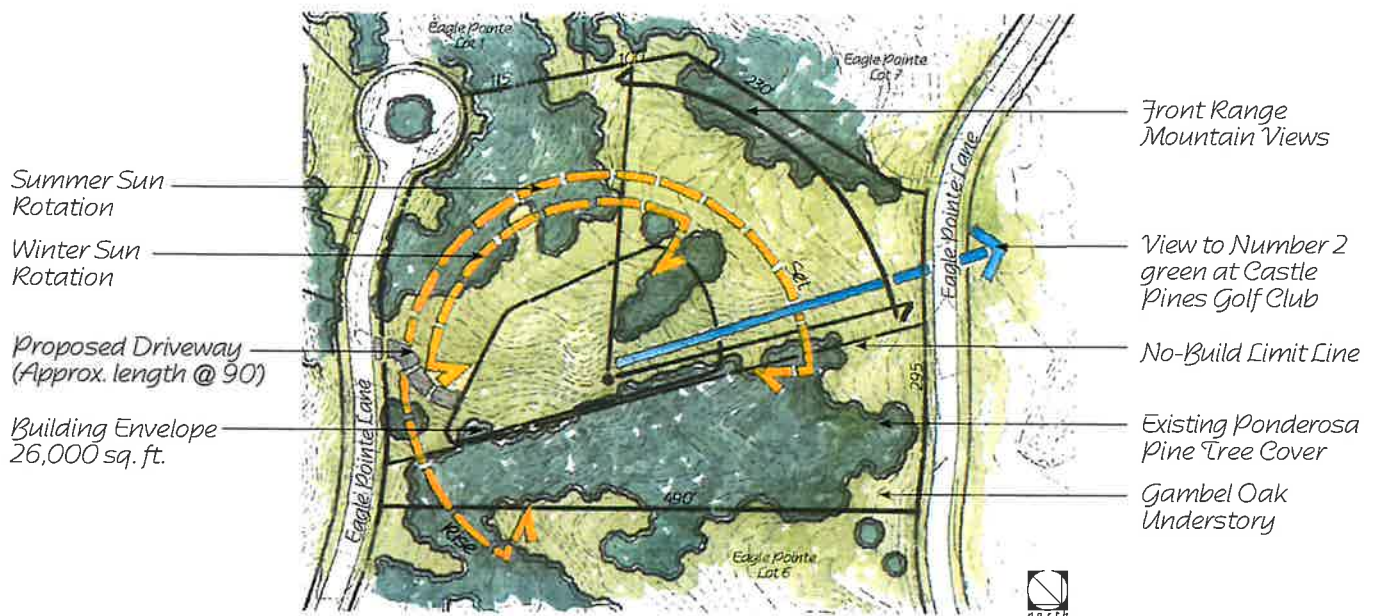

EAGLE POINTE AT CASTLE PINES

HOMESITE 3

Homesite Attributes:

- Panoramic front range mountain views.
- Lot Size: 4.14 acres.
- Excellent southwest solar orientation.