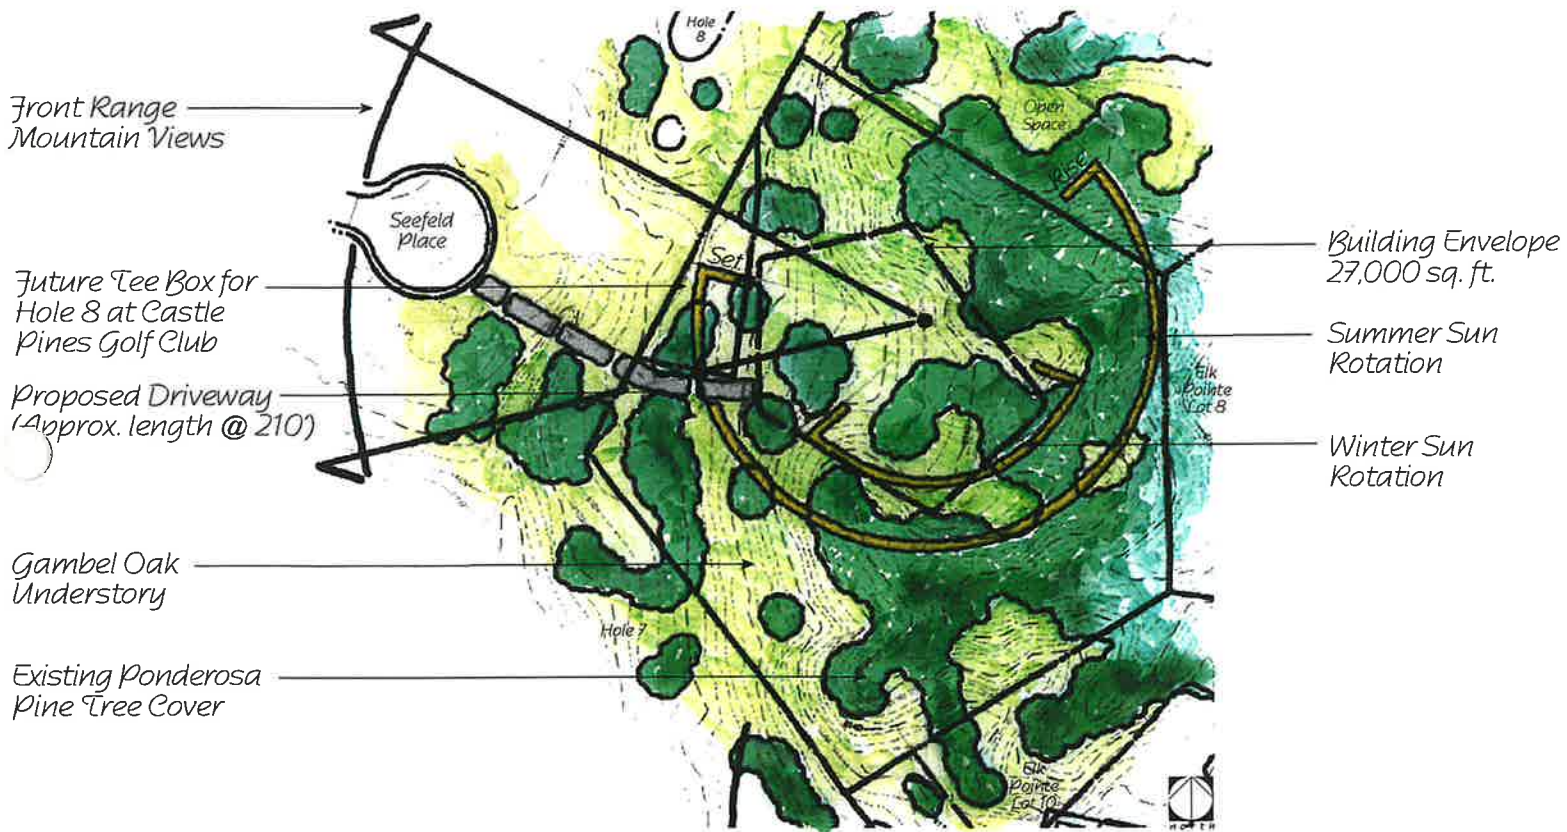

ELK POINTE AT CASTLE PINES

HOMESITE 7

Homesite Attributes:

- Lot Size: 5.62 acres.
- Heavily vegetated site with mature Ponderosa Pine and Gambel Oak.
- Homesite is very private and secluded with Front Range mountain views in the direction of Pikes Peak.

ELK POINTE AT CASTLE PINES

HOMESITE 8

Homesite Attributes:

- Lot Size: 5.72 acres.
- Heavily vegetated site with mature Ponderosa Pine and Gambel Oak.
- Homesite is very private and secluded with Front Range mountain views to the southwest.

ELK POINTE AT CASTLE PINES

HOMESITE 9

Homesite Attributes:

- Lot Size: 3.32 acres.
- Heavily vegetated site with mature Ponderosa Pine and Gambel Oak.
- Homesite is very private and secluded with Front Range mountain views to the west.

ELK POINTE AT CASTLE PINES

HOMESITE 10

Homesite Attributes:

- *Lot Size: 3.79 acres.*
- *Heavily vegetated site with mature Ponderosa Pine and Gambel Oak.*
- *Homesite is very private with foreground views of hole 6 and distant Front Range mountain views to the west.*