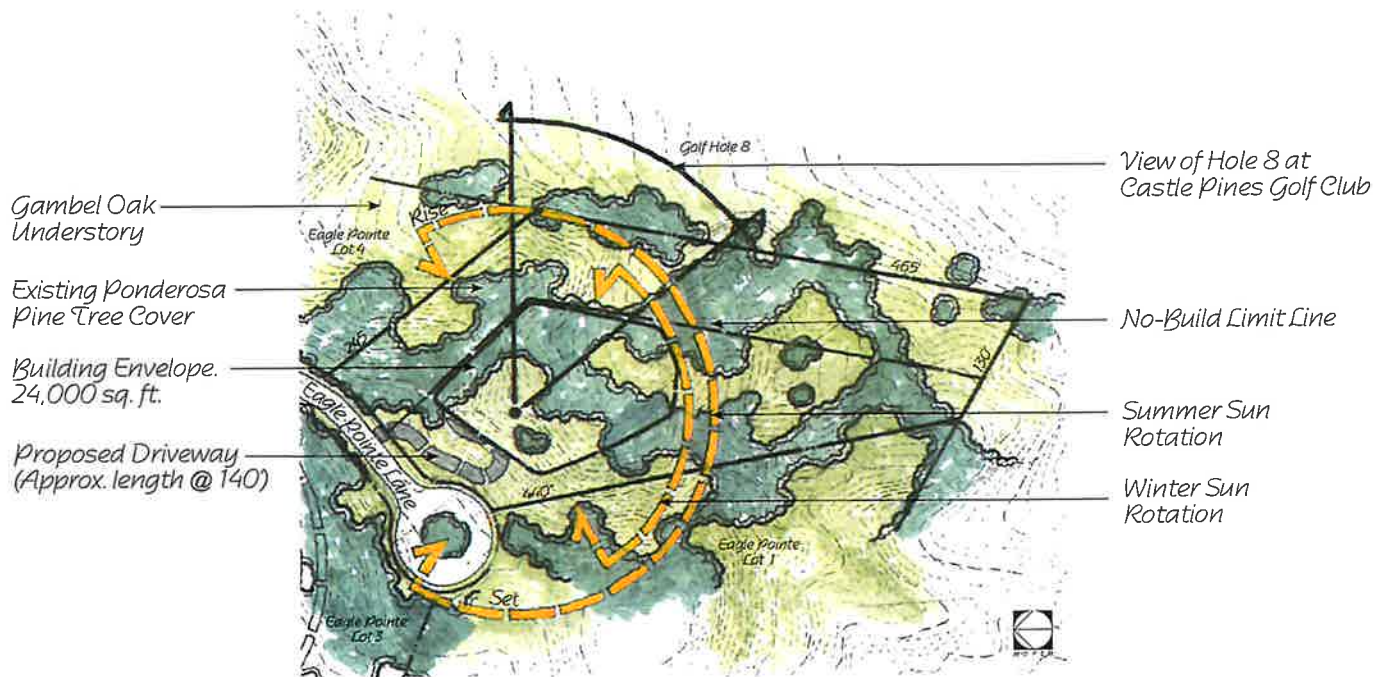

EAGLE POINTE AT CASTLE PINES

HOMESITE 1

Homesite Attributes:

- Panoramic front range mountain views.
- Lot Size: 2.67 acres.
- Excellent southwest solar orientation.

EAGLE POINTE
 AT CASTLE
 PINES

HOMESITE 2

EAGLE POINTE AT CASTLE PINES

HOMESITE 3

Homesite Attributes:

- Panoramic front range mountain views.
- Lot Size: 4.14 acres.
- Excellent southwest solar orientation.

EAGLE POINTE
 AT CASTLE
 PINES

HOMESITE 4

ELK POINTE AT CASTLE PINES

HOMESITE 5

Homesite Attributes:

- Lot Size: 5.14 acres.
- Homesite has good solar orientation to the southeast.
- Homesite is open but yet is surrounded by mature Ponderosa Pine.

ELK POINTE AT CASTLE PINES

HOMESITE 7

Homesite Attributes:

- Lot Size: 5.62 acres.
- Heavily vegetated site with mature Ponderosa Pine and Gambel Oak.
- Homesite is very private and secluded with Front Range mountain views in the direction of Pikes Peak.