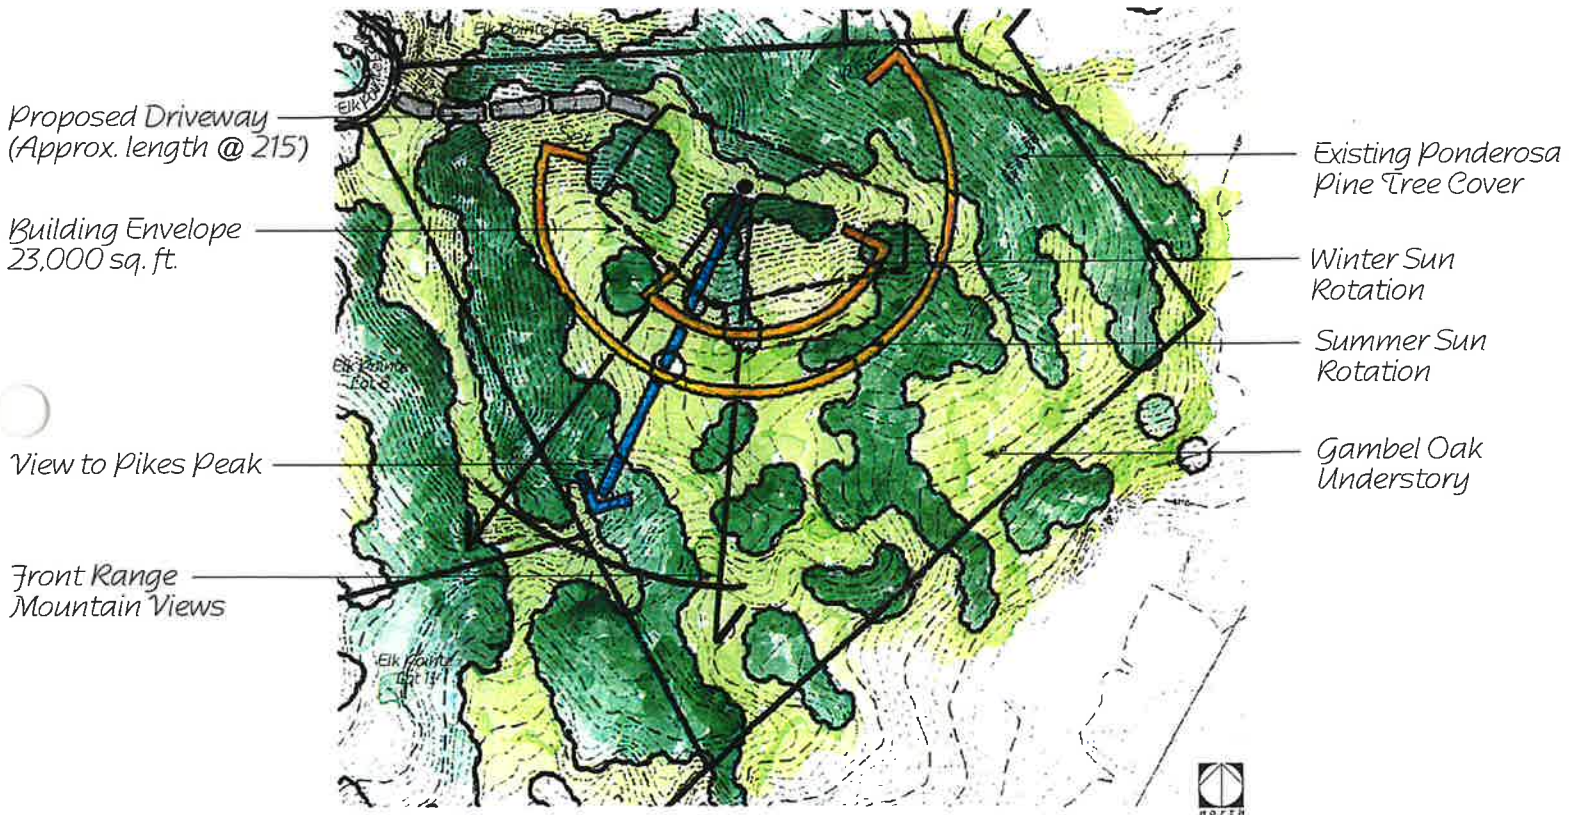

ELK POINTE AT CASTLE PINES

HOMESITE 5

Homesite Attributes:

- Lot Size: 5.14 acres.
- Homesite has good solar orientation to the southeast.
- Homesite is open but yet is surrounded by mature Ponderosa Pine.

ELK POINTE AT CASTLE PINES

HOMESITE 7

Homesite Attributes:

- Lot Size: 5.62 acres.
- Heavily vegetated site with mature Ponderosa Pine and Gambel Oak.
- Homesite is very private and secluded with Front Range mountain views in the direction of Pikes Peak.

ELK POINTE AT CASTLE PINES

HOMESITE 8

Homesite Attributes:

- Lot Size: 5.72 acres.
- Heavily vegetated site with mature Ponderosa Pine and Gambel Oak.
- Homesite is very private and secluded with Front Range mountain views to the southwest.

ELK POINTE AT CASTLE PINES

HOMESITE 10

Homesite Attributes:

- *Lot Size: 3.79 acres.*
- *Heavily vegetated site with mature Ponderosa Pine and Gambel Oak.*
- *Homesite is very private with foreground views of hole 6 and distant Front Range mountain views to the west.*