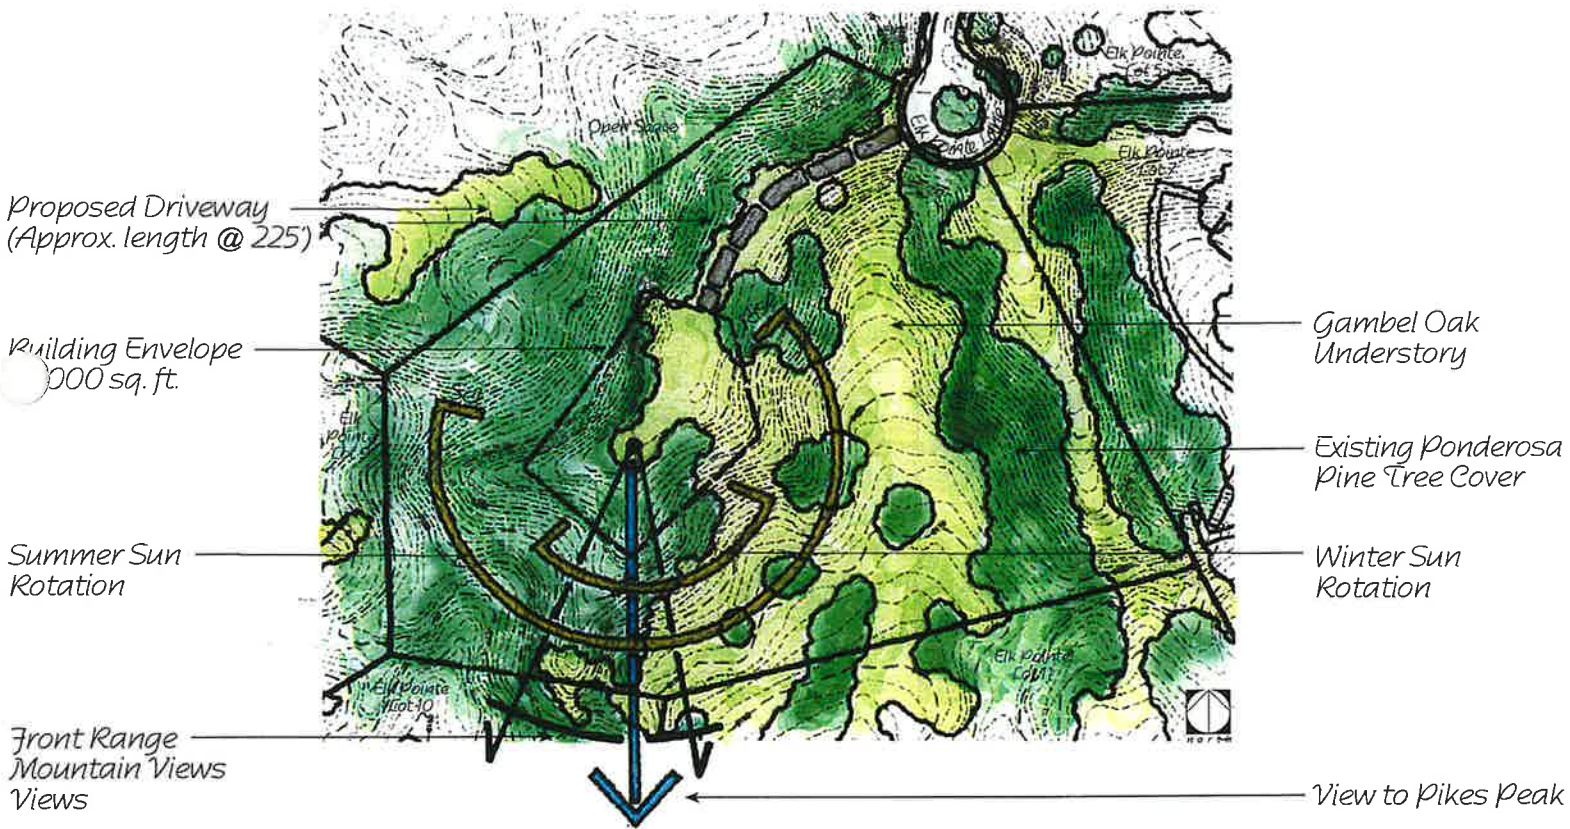

ELK POINTE AT CASTLE PINES

HOMESITE 5

Homesite Attributes:

- Lot Size: 5.14 acres.
- Homesite has good solar orientation to the southeast.
- Homesite is open but yet is surrounded by mature Ponderosa Pine.

ELK POINTE AT CASTLE PINES

HOMESITE 7

Homesite Attributes:

- Lot Size: 5.62 acres.
- Heavily vegetated site with mature Ponderosa Pine and Gambel Oak.
- Homesite is very private and secluded with Front Range mountain views in the direction of Pikes Peak.

ELK POINTE AT CASTLE PINES

HOMESITE 8

Homesite Attributes:

- Lot Size: 5.72 acres.
- Heavily vegetated site with mature Ponderosa Pine and Gambel Oak.
- Homesite is very private and secluded with Front Range mountain views to the southwest.

ELK POINTE AT CASTLE PINES

HOMESITE 9

Homesite Attributes:

- Lot Size: 3.32 acres.
- Heavily vegetated site with mature Ponderosa Pine and Gambel Oak.
- Homesite is very private and secluded with Front Range mountain views to the west.