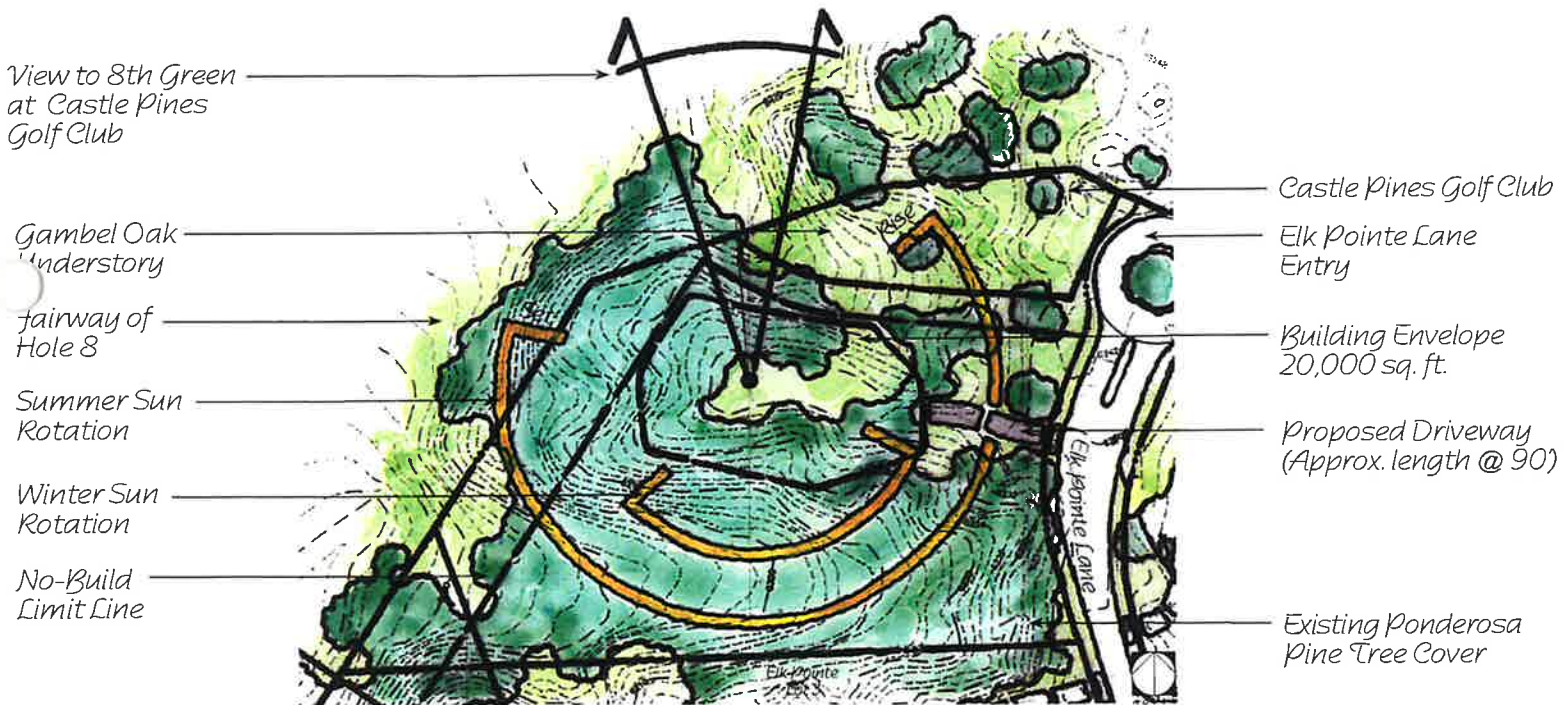

- Panoramic front range mountain views.
- Lot Size: 5.31 acres.
- Excellent southwest solar orientation.
- Heavily vegetated site with mature Ponderosa Pines and Gambel Oak.

EAGLE POINTE AT CASTLE PINES

HOMESITE 6

Homesite Attributes:

- Excellent southwest solar orientation.
- Lot Size: 4.54 acres.
- Heavily vegetated site with mature Ponderosa Pines and Gambel Oak.

ELK POINTE

AT CASTLE
PINES
HOMESITE 1

Homesite Attributes:

- Lot Size: 2.55 acres.
- Heavily vegetated site with Ponderosa Pine and Gambel Oak.
- Homesite overlooks the 8th green at Castle Pines Golf Club.

ELK POINTE AT CASTLE PINES

HOMESITE 2

Homesite Attributes:

ELK POINTE AT CASTLE PINES

HOMESITE 5

Homesite Attributes:

- Lot Size: 5.14 acres.
- Homesite has good solar orientation to the southeast.
- Homesite is open but yet is surrounded by mature Ponderosa Pine.