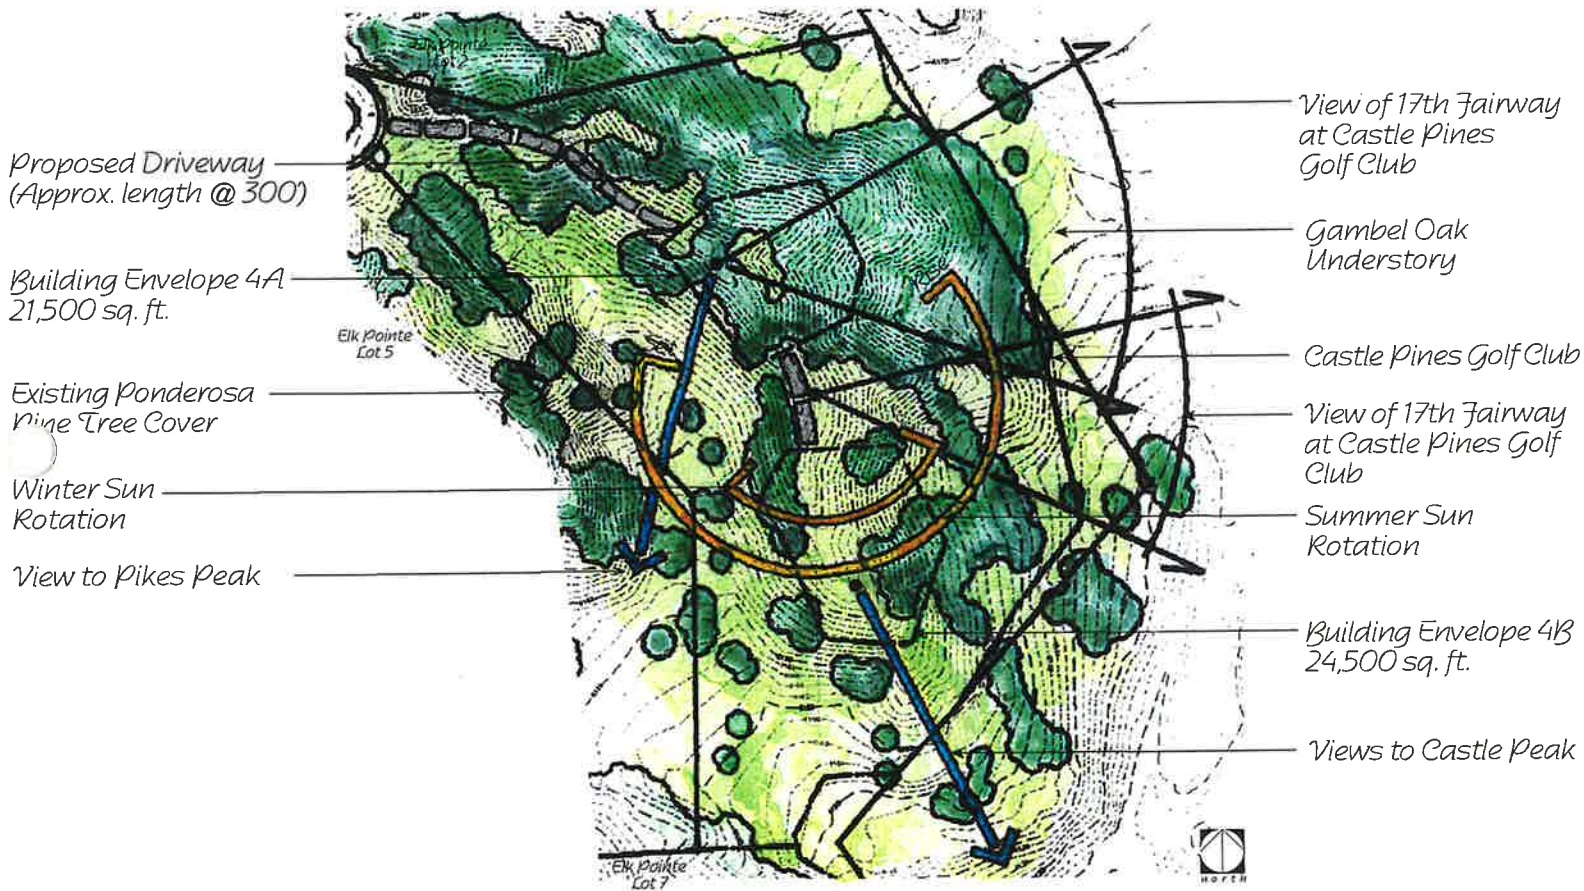

- Lot Size 2.65 acres.
- Heavily vegetated site with Ponderosa Pine and Gambel Oak.
- Homesite overlooks the 17th green of Castle Pines Golf Club.

ELK POINTE AT CASTLE PINES

HOMESITE 3

Homesite Attributes:

- Lot Size: 6.95 acres.
- Very private secluded homesite overlooking the 8th fairway of Castle Pines Golf Club.
- Views of Pikes Peak and Front Range.
- 2 building envelopes for either main house or detached caretaker unit.
- Heavily vegetated site with Ponderosa Pine and Gambel Oak.
- Bordered by open space to the south and golf club to the west.

ELK POINTE AT CASTLE PINES

HOMESITE 4

Homesite Attributes:

- Lot Size: 6.46 acres.
- 2 building envelopes for either main house or detached caretaker unit.
- Very private homesite overlooking the 17th fairway of Castle Pines Golf Club.

ELK POINTE AT CASTLE PINES

HOMESITE 5

Homesite Attributes:

- Lot Size: 5.14 acres.
- Homesite has good solar orientation to the southeast.
- Homesite is open but yet is surrounded by mature Ponderosa Pine.