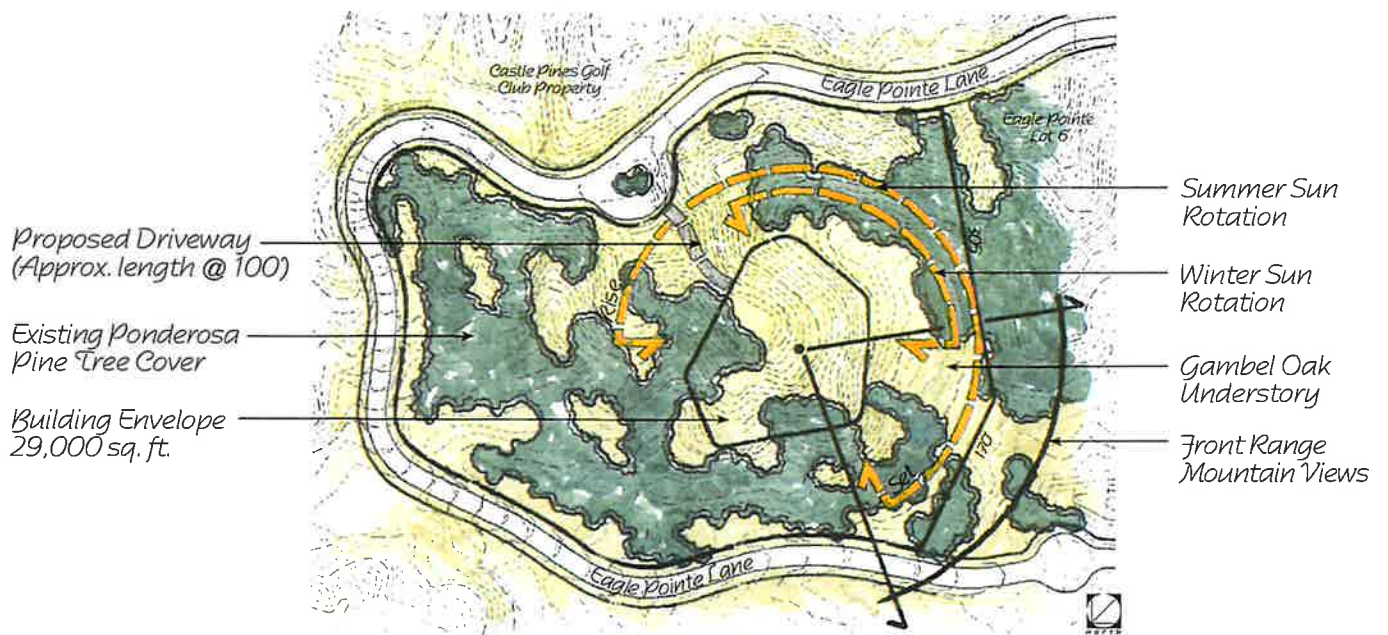

EAGLE POINTE AT CASTLE PINES

HOMESITE 3

Homesite Attributes:

- Panoramic front range mountain views.
- Lot Size: 4.14 acres.
- Excellent southwest solar orientation.

EAGLE POINTE
 AT CASTLE
 PINES

HOMESITE 4

Homesite Attributes:

- Excellent southwest solar orientation.
- Lot Size: 2.22 acres.
- Homesite overlooks the 8th hole of Castle Pines Golf Club.

EAGLE POINTE AT CASTLE PINES

HOMESITE 5

Homesite Attributes:

- Panoramic front range mountain views.
- Lot Size: 5.31 acres.
- Excellent southwest solar orientation.
- Heavily vegetated site with mature Ponderosa Pines and Gambel Oak.

EAGLE POINTE AT CASTLE PINES

ELK POINTE AT CASTLE PINES

HOMESITE 5

Homesite Attributes:

- Lot Size: 5.14 acres.
- Homesite has good solar orientation to the southeast.
- Homesite is open but yet is surrounded by mature Ponderosa Pine.