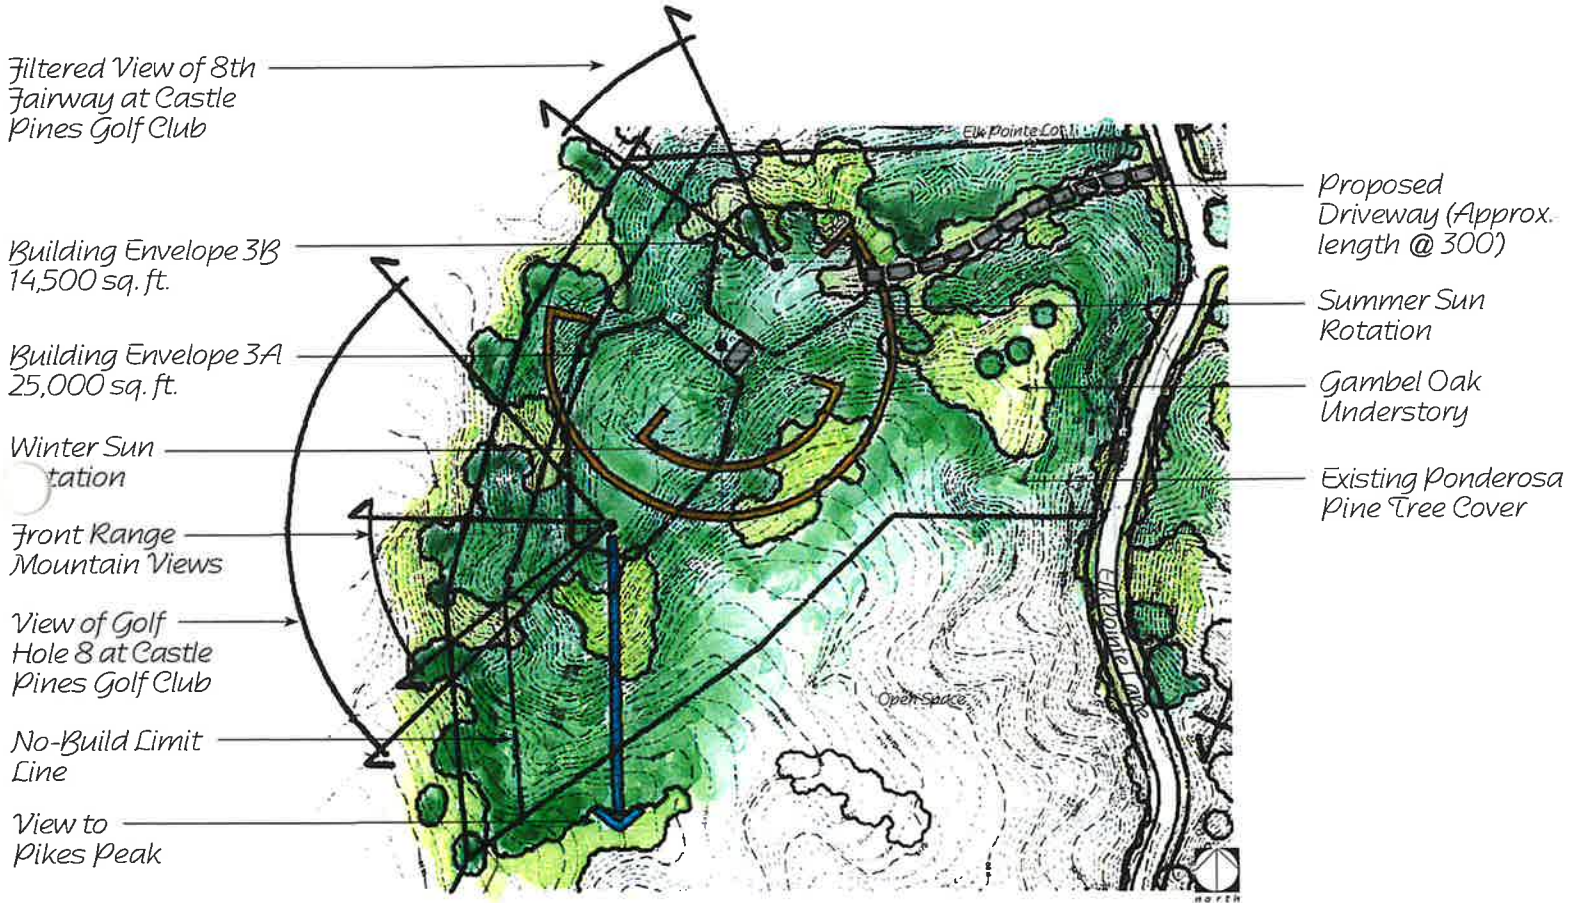

HOMESITE 6

Homesite Attributes:

- Excellent southwest solar orientation.
- Lot Size: 4.54 acres.
- Heavily vegetated site with mature Ponderosa Pines and Gambel Oak.

ELK POINTE

AT CASTLE
PINES
HOMESITE 1

Homesite Attributes:

- Lot Size: 2.55 acres.
- Heavily vegetated site with Ponderosa Pine and Gambel Oak.
- Homesite overlooks the 8th green at Castle Pines Golf Club.

ELK POINTE AT CASTLE PINES

HOMESITE 2

Homesite Attributes:

- Lot Size 2.65 acres.
- Heavily vegetated site with Ponderosa Pine and Gambel Oak.
- Homesite overlooks the 17th green of Castle Pines Golf Club.

ELK POINTE AT CASTLE PINES

HOMESITE 3

Homesite Attributes:

ELK POINTE AT CASTLE PINES

HOMESITE 5

Homesite Attributes:

- Lot Size: 5.14 acres.
- Homesite has good solar orientation to the southeast.
- Homesite is open but yet is surrounded by mature Ponderosa Pine.