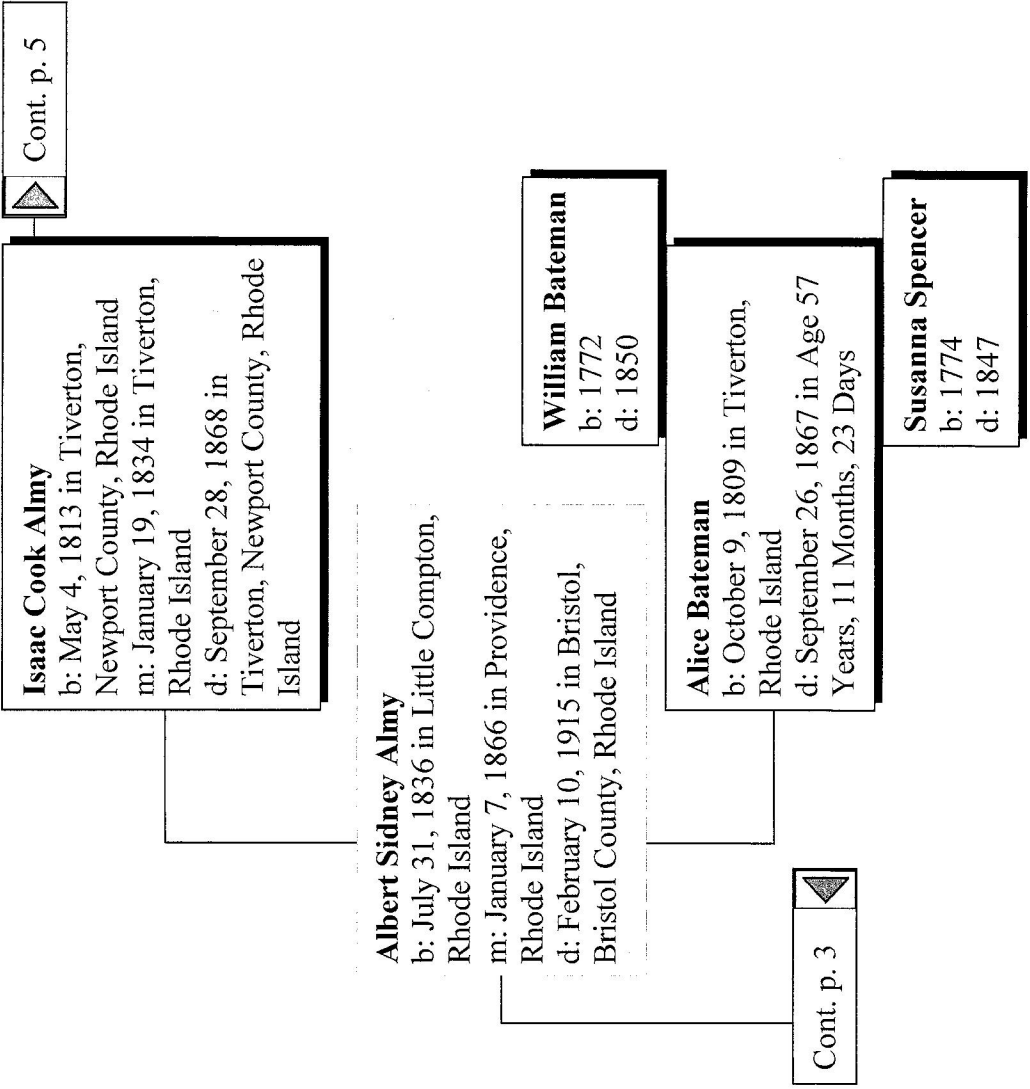

Ancestors of Alice Bateman Almy