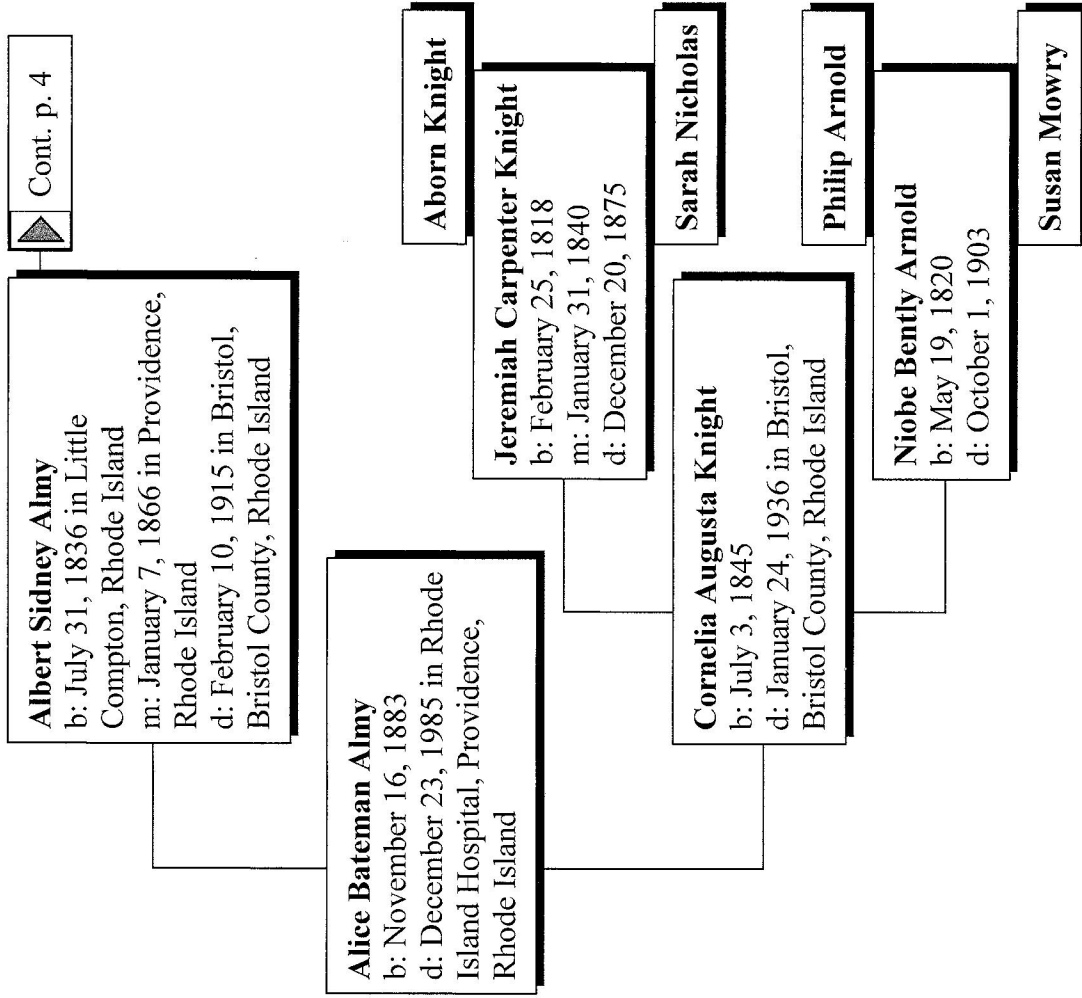

Ancestors of Alice Bateman Almy