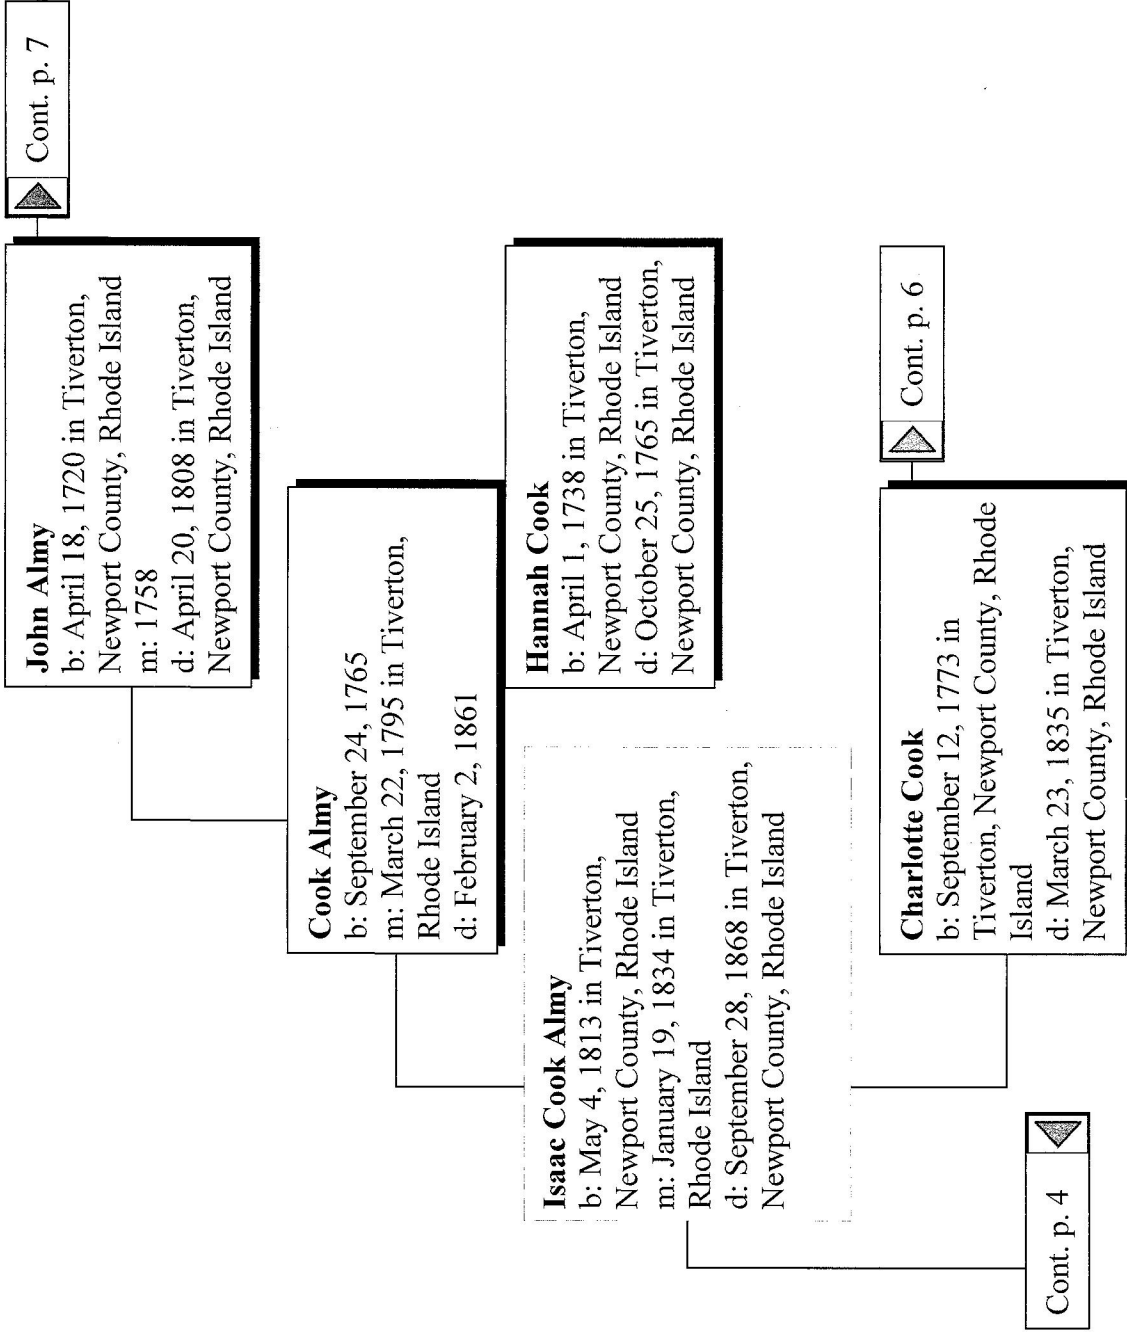

Ancestors of Alice Bateman Almy

Ancestors of Alice Bateman Almy

Ancestors of Alice Bateman Almy

Ancestors of Alice Bateman Almy

Cont. p. 5

Isaac Cook
b: June 21, 1745 in Rhode Island
m: 1766
d: April 18, 1826 in Tiverton,
Newport County, Rhode Island