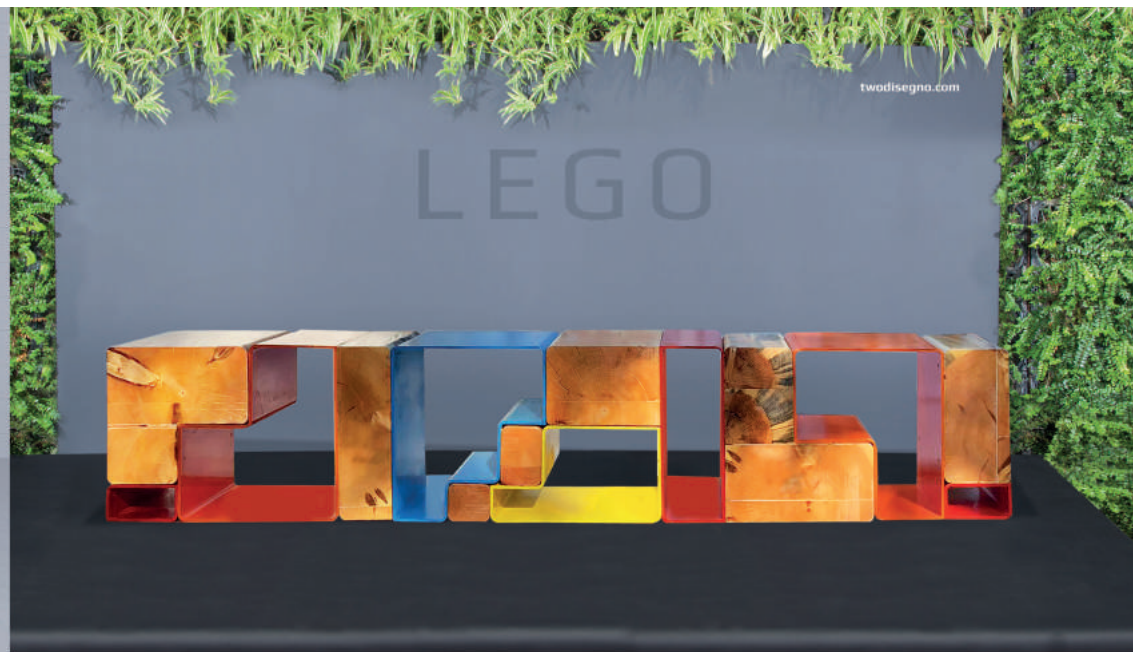

LEGO

h50 w290

IN ALL COLORS

twodisegno.com

LEGO

LEGO NEW COLLECTION

TESCIL NO: 201905486