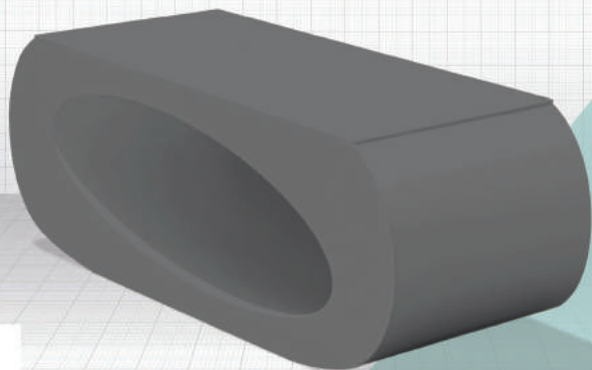

BUTTERFLY NEW COLLECTION

TESCIL NO: 201905486

SMOOTH

h50 w150

IN ALL COLORS

twodisegno.com

SMOOTH

SMOOTH NEW COLLECTION