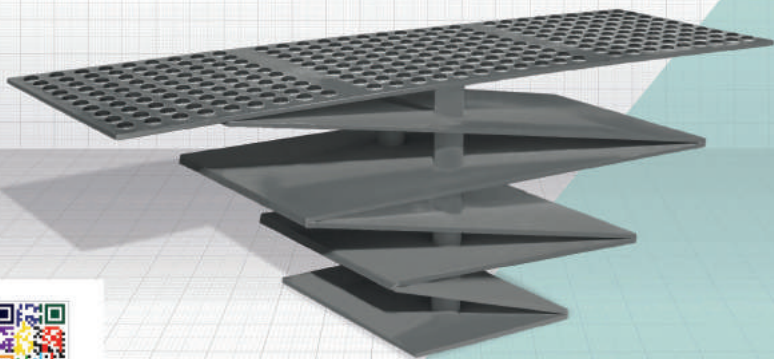

IN ALL COLORS

twodisegno.com

TRIO

TRIO NEW COLLECTION

TESCIL NO: 201508198

DIAGONAL

h50 w150

IN ALL COLORS