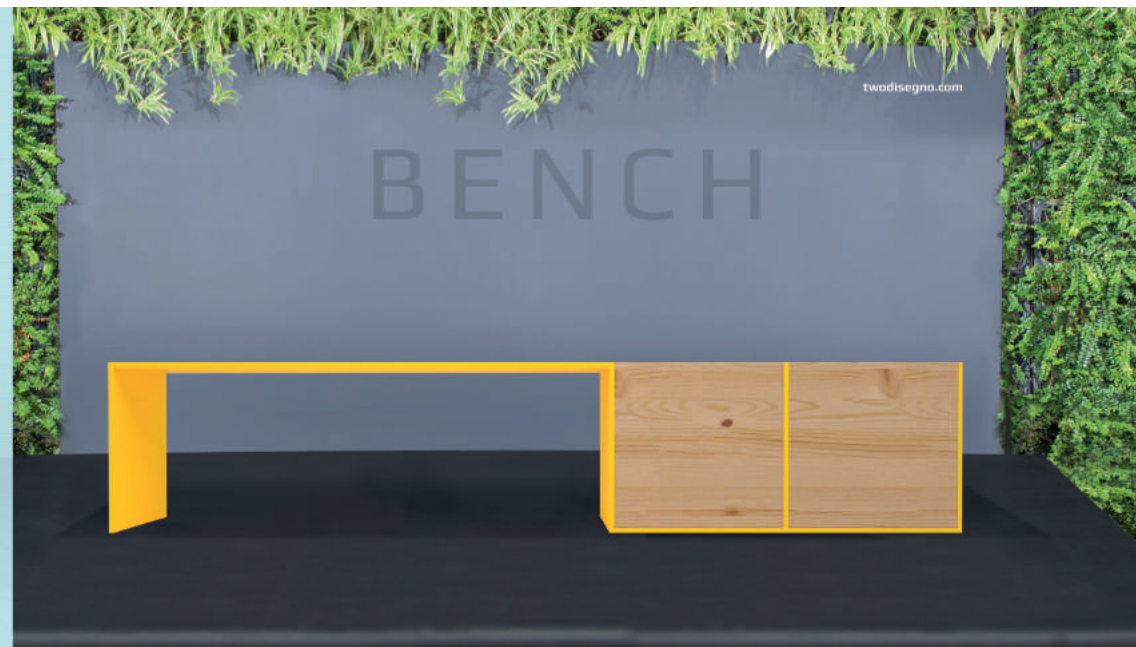

WOODEN

WOODEN NEW COLLECTION

YESCIL NO: 201905486

BENCH

h50 w250

IN ALL COLORS

twodisegno.com

BENCH