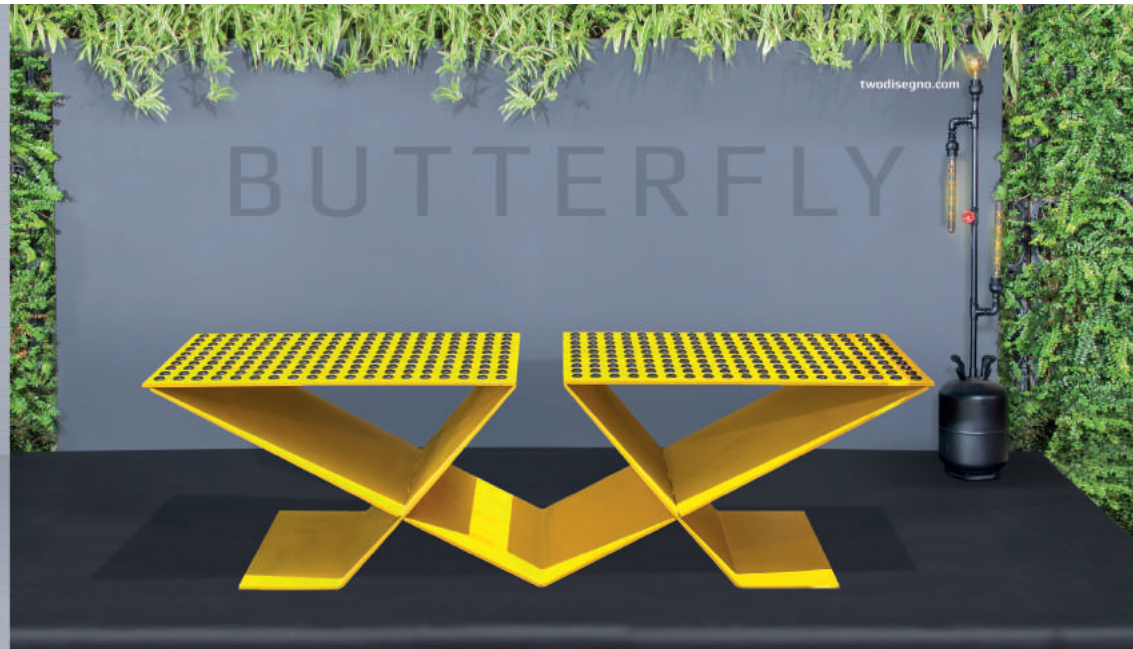

# 2DISEGNO

RHYTHM OF THE STREET

HANDMADE URBAN FURNITURE

BUTTERFLY

h50 w190

IN ALL COLORS

twodisegno.com

BUTTERFLY