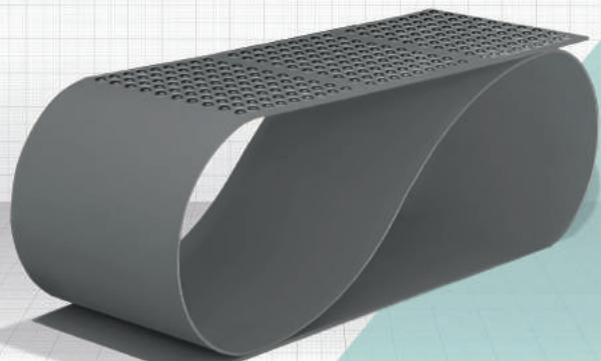

TESCI/ND: 201905486

SIMETRY

h50 w150

IN ALL COLORS

SIMETRY NEW COLLECTION

TESCIL NO: 201905486

INFINITY

h50 w150