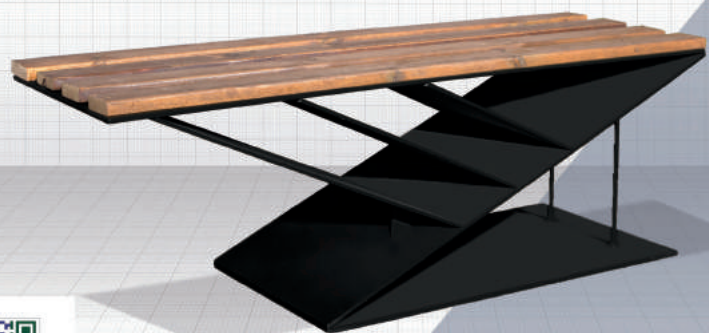

BALANCE

h50 w150

IN ALL COLORS