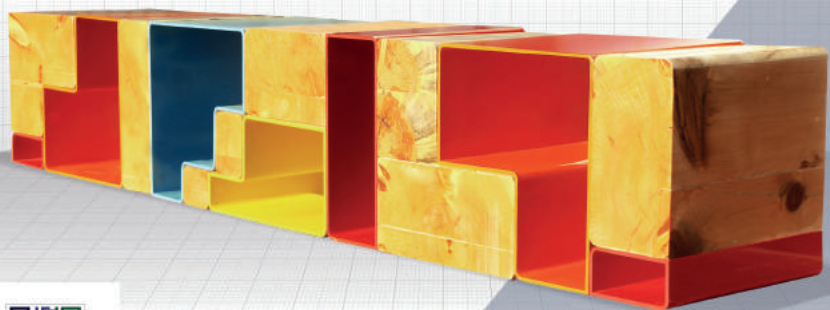

LEGO

h50 w290

IN ALL COLORS

twodisegno.com

LEGO

LEGO NEW COLLECTION

TESCIL NO: 201905486