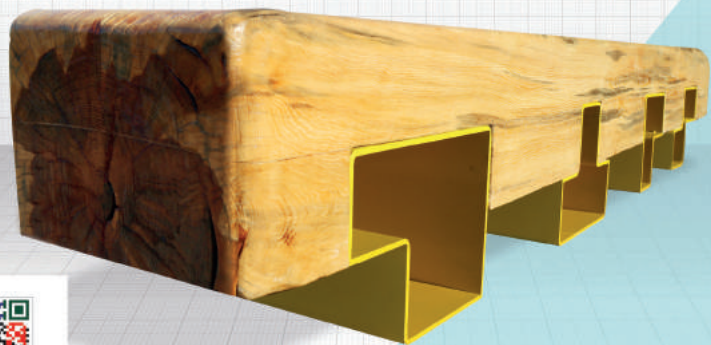

TETRIS

h50 w290

IN ALL COLORS

twodisegno.com

TETRIS