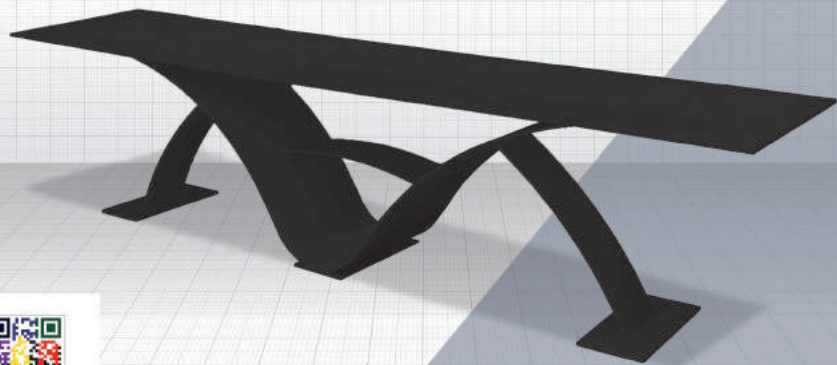

WINGS

h50 w220

IN ALL COLORS

twodisegno.com

WINGS