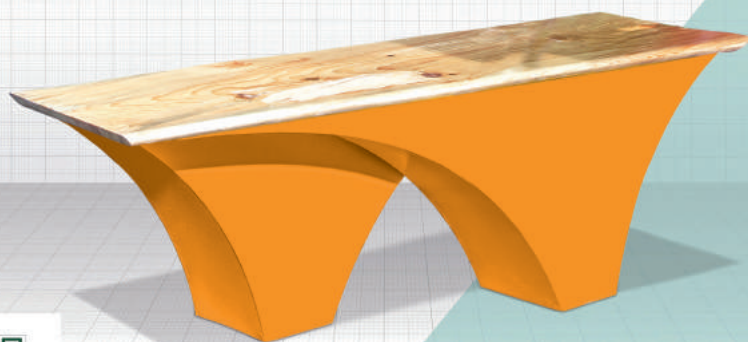

WAVE

h50 w150

IN ALL COLORS