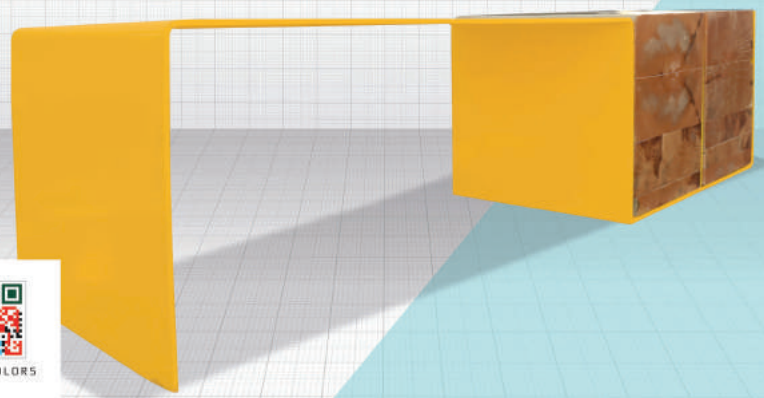

WOODEN

WOODEN NEW COLLECTION

YESCIL NO: 201905486

BENCH

h50 w250

IN ALL COLORS

twodisegno.com

BENCH