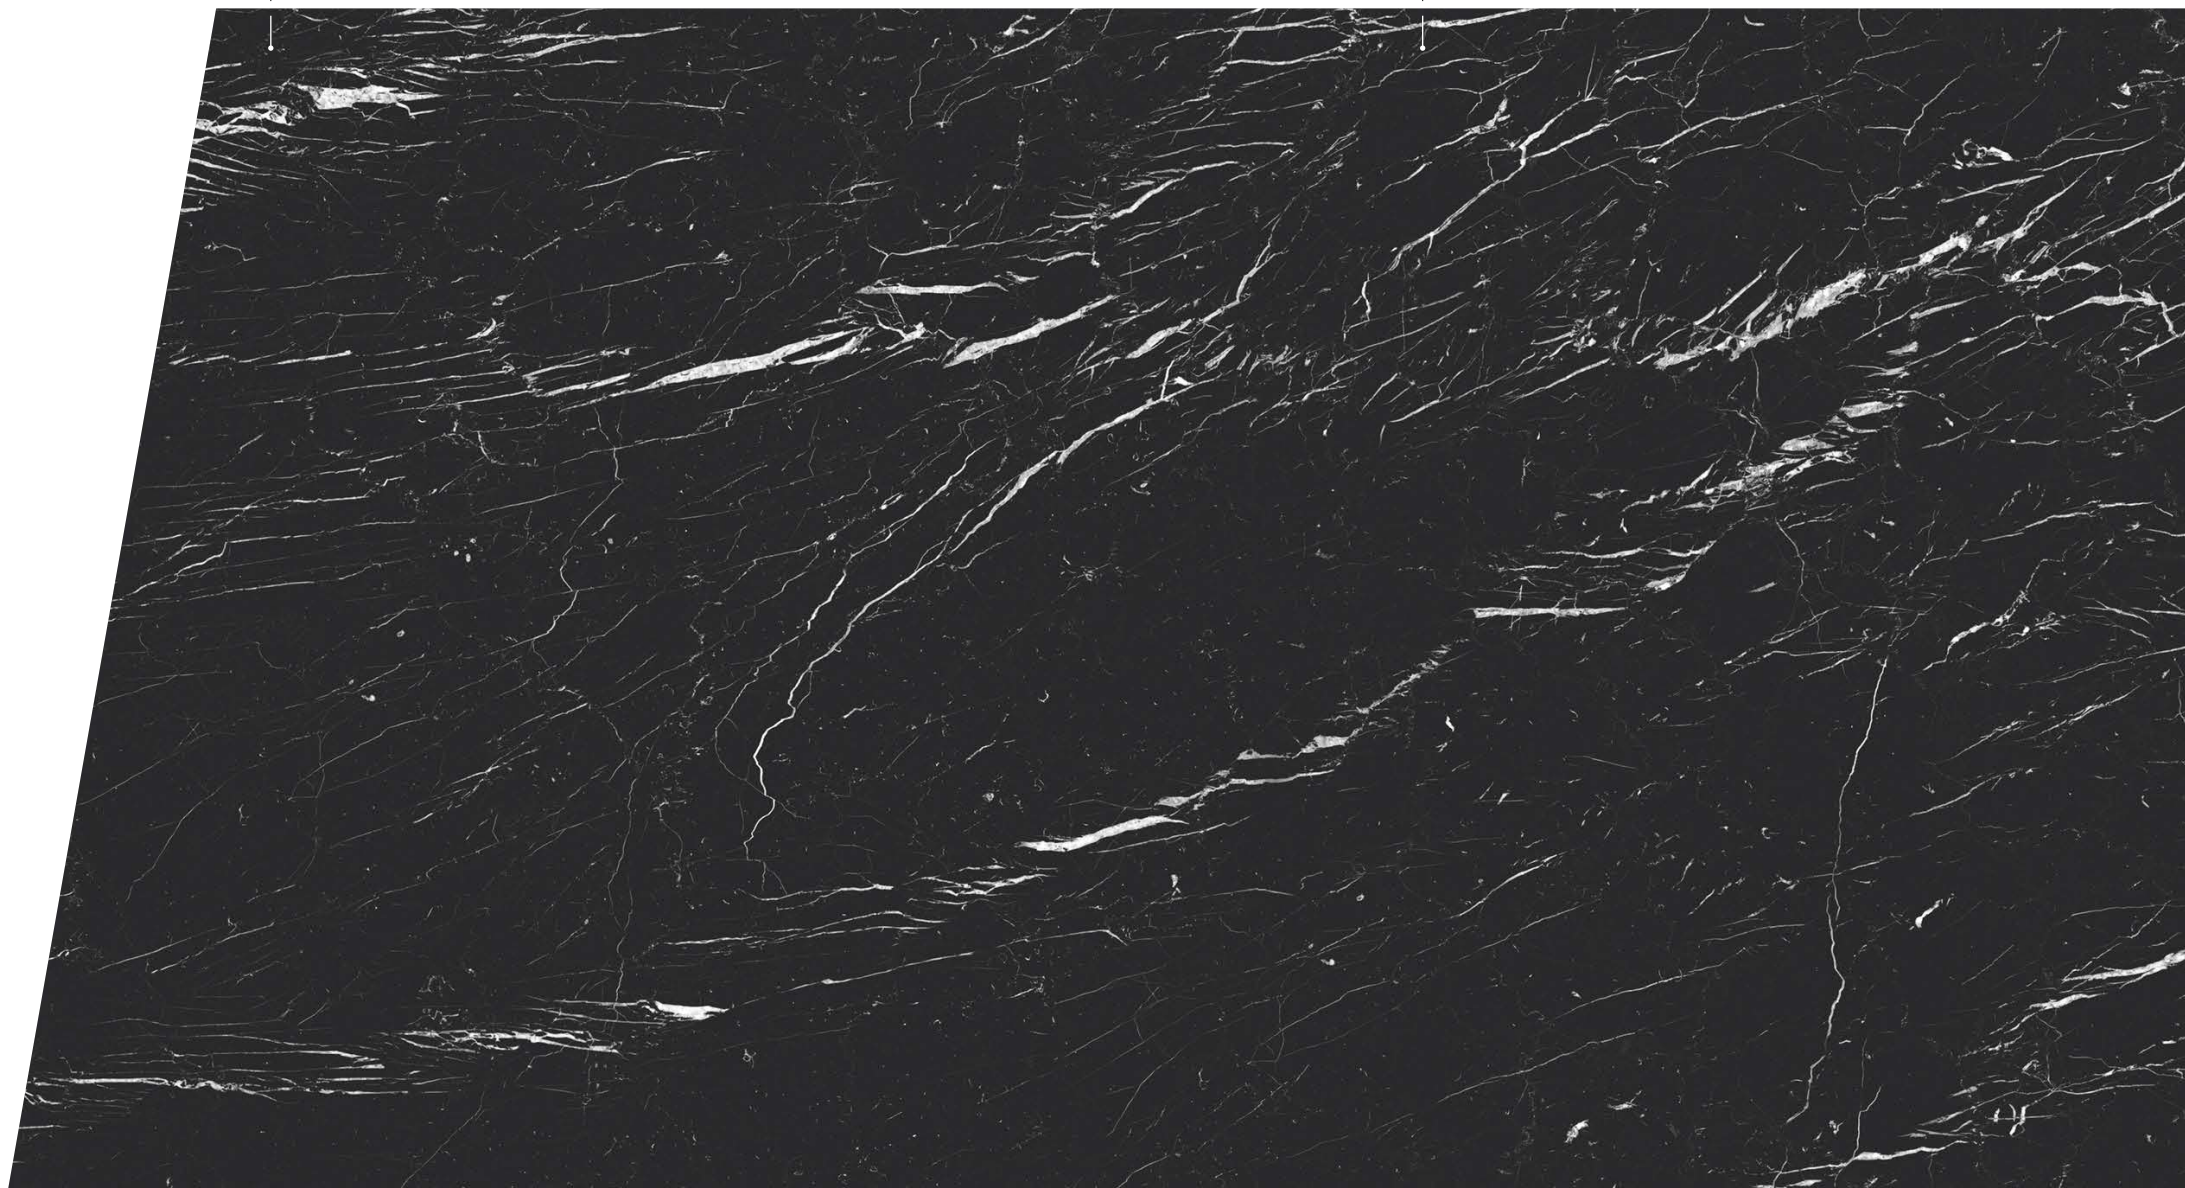

Concerto

ACABADO / FINISH
Pulido / *Polished*

ACABADO / FINISH
Natural / *Natural*