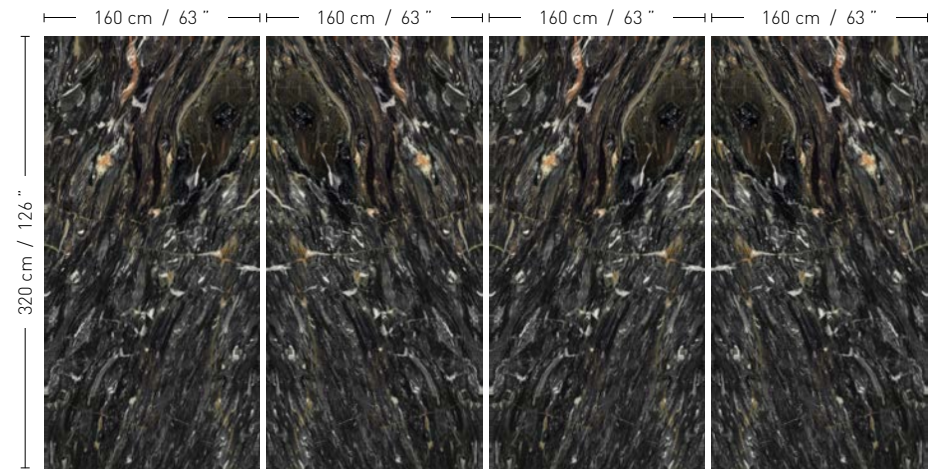

Blackfalls