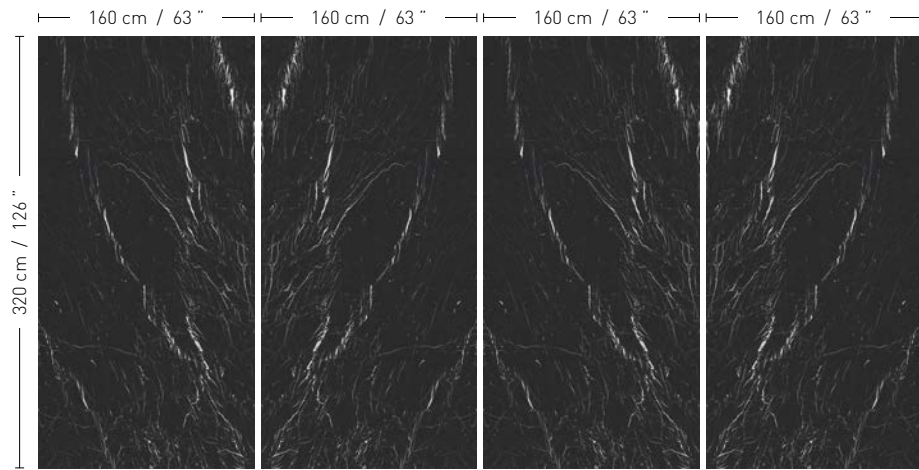

With golden ochre, white and grey veins, over a deep black background, Blackfalls is a portrait of nature at its most beautiful and wild.

Diseño a libro

Design Bookmatch

Crystallo

Marvel Gold

Kalos Bianco

Ferox