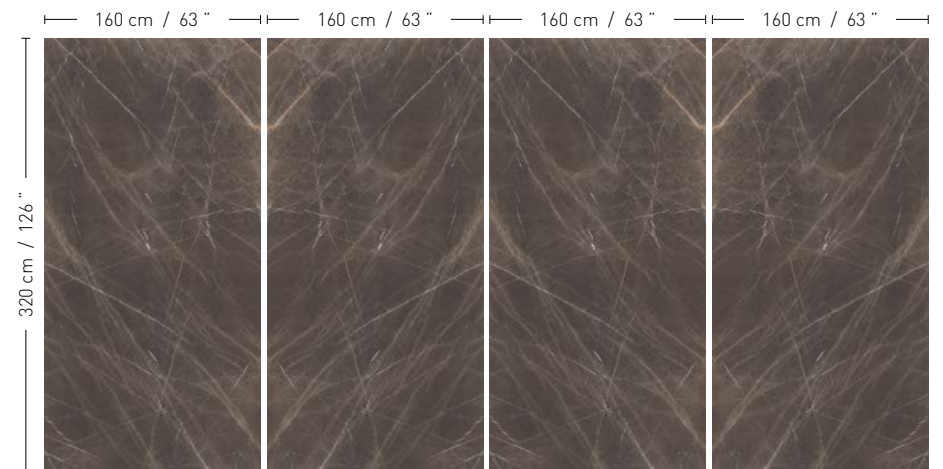

With golden ochre, white and grey veins, over a deep black background, Blackfalls is a portrait of nature at its most beautiful and wild.

Diseño a libro

Design Bookmatch

Crystallo

Marvel Gold

Kalos Bianco

Ferox