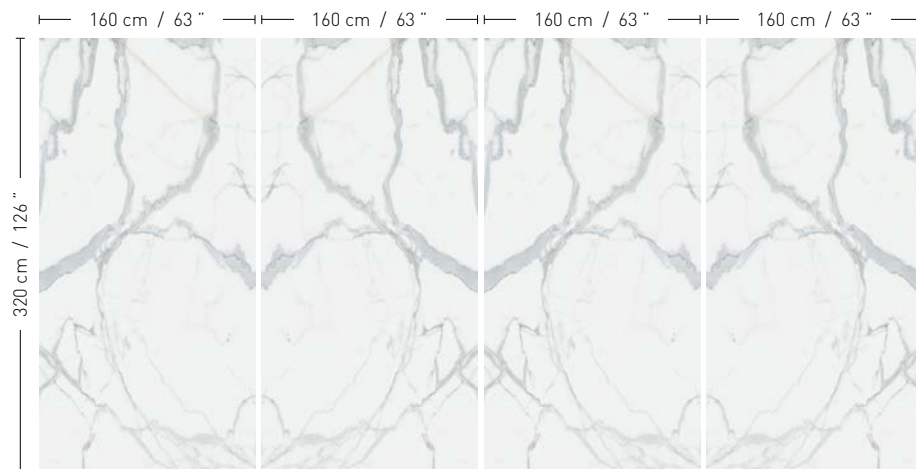

With golden ochre, white and grey veins, over a deep black background, Blackfalls is a portrait of nature at its most beautiful and wild.

Diseño a libro

Design Bookmatch

Crystallo

Marvel Gold

Kalos Bianco

Ferox