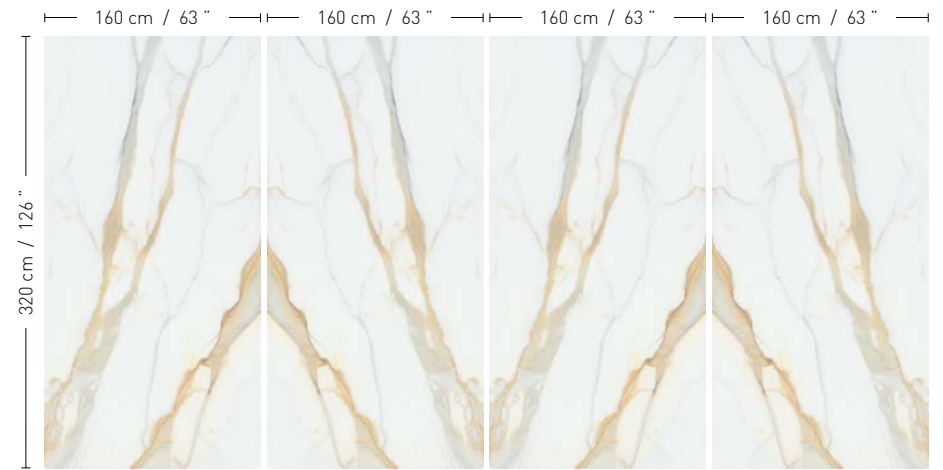

With golden ochre, white and grey veins, over a deep black background, Blackfalls is a portrait of nature at its most beautiful and wild.

Diseño a libro

Design Bookmatch

Crystallo

Marvel Gold

Kalos Bianco

Ferox