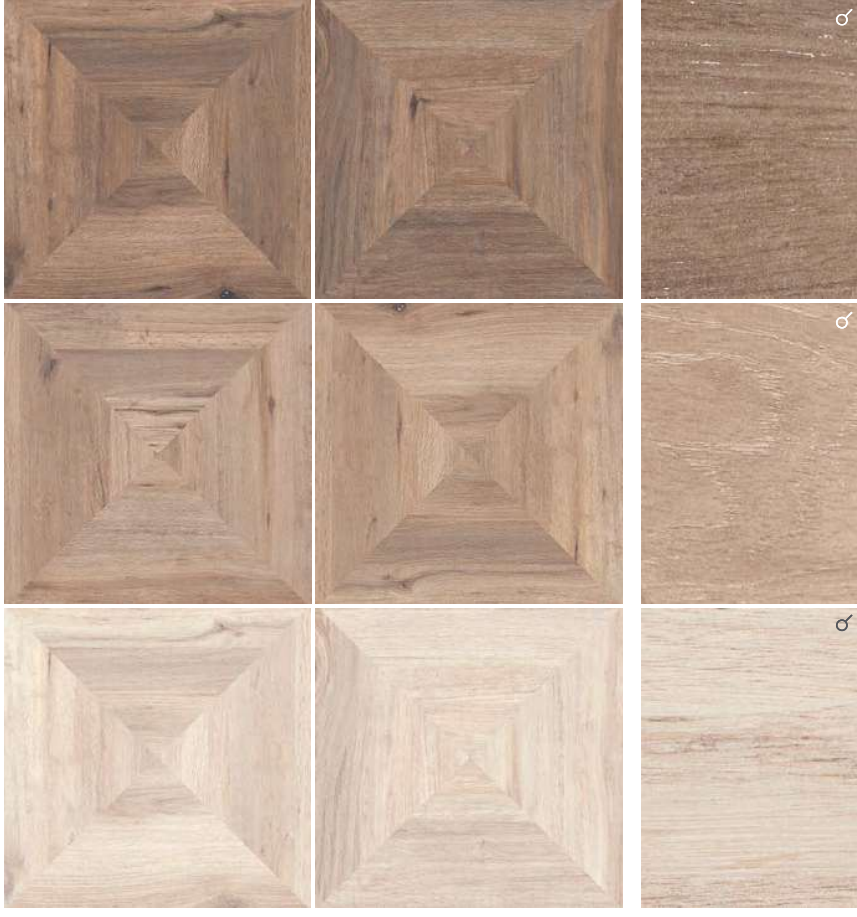

caseto natural

caseto roble

caseto nogal

SIZE	PIECES/ BOX	PIECES/ PALLET	BOX/ PALLET	M² SQM/ PALLET	M² SQM/ BOX	KG/ PALLET	KG/ BOX
80x80	2	80	40	1,28	51,20	3.220	1.268,00
rodapiés 60x120	10	600	60	1,20	72,00	26,600	1.580,00
rodapiés 120x60	10	600	60	0,60	36,00	13,220	812,00

undefasa
always ceramics