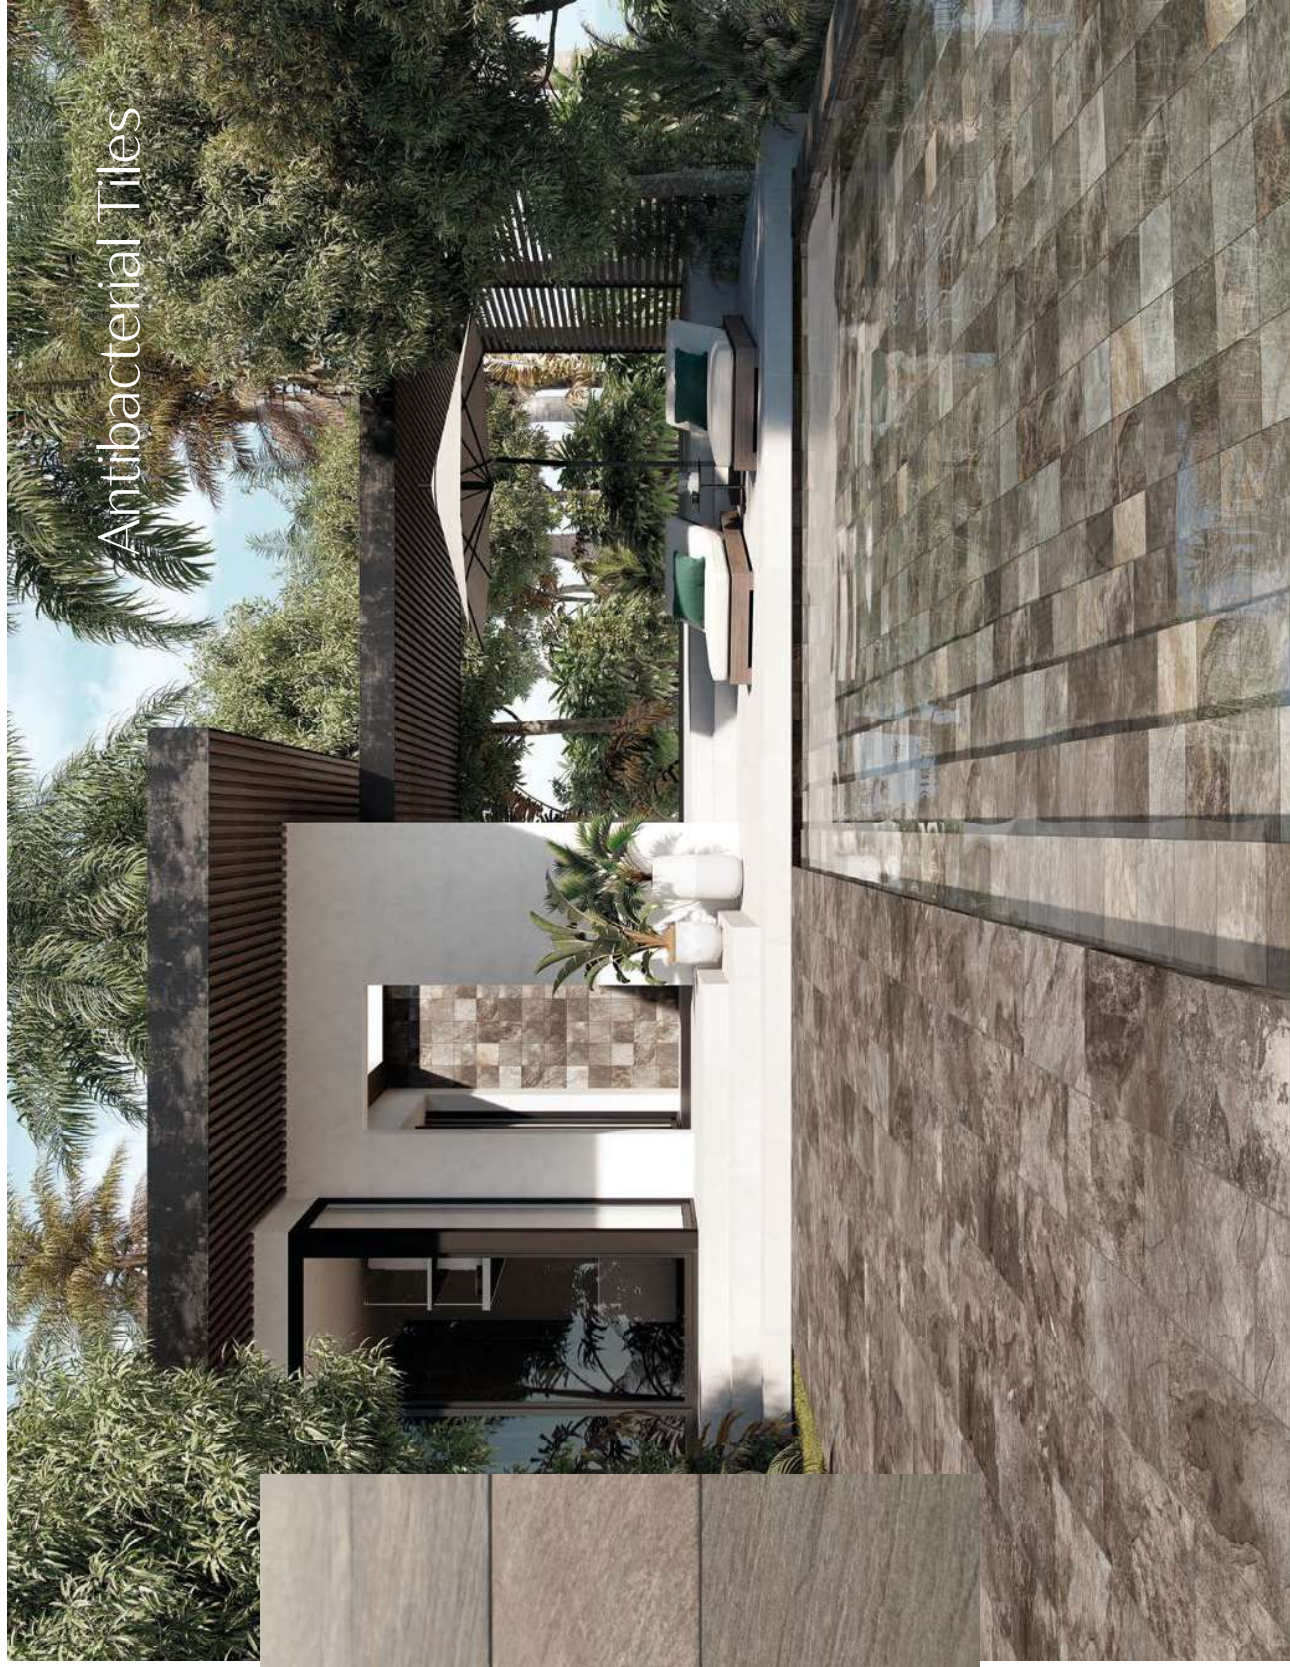

Bali Stone

IMMUNE ANTIBACTERIAL TILES

UNDEFASA PORCELÁNICO™

ANTIBACTERIAL TILES   MATTE   RELIEF   V4

ANTI-SLIP   R11 CLASS 3

30x60 - 25x25 - 9,5x29 cm
12x24" - 10x10" - 4x12"

bali stone pizarras 30x60 - bali stone 25x25

undefasa
always ceramics

Antibacterial Tiles