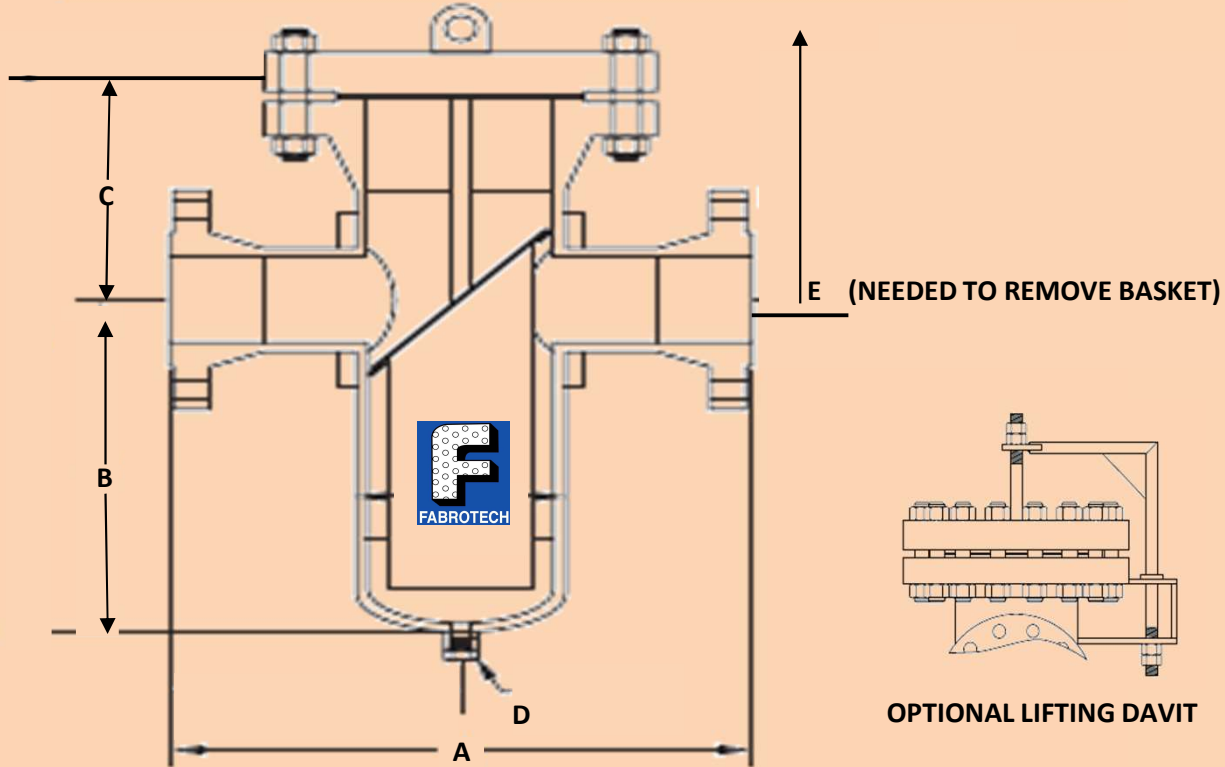

# 600# RF FLG'D FABRICATED SIMPLEX with BOLTED BLIND

SIZE	A	B	C	D	E	Cvr Wt	Tot. Wt.
2	16	15	14	1	28	84	245
3	17	16	14	1	28	84	360
4	26	18	17	1	34	136	400
6	30	19	18	1	36	222	825
8	36	22	20	1	40	282	1200
10	40	24	22	1	44	346	1580
12	43	30	26	1	52	490	1840
14	48	30	28	2	56	621	2960
16	54	36	29	2	58	812	3180
18	58	45	32	2	64	1190	4100
20	60	48	34	2	68	1190	4250
24	70	54	38	2	76	2423	6700

DIMENSIONS IN INCHES. WEIGHT IN LBS.

LIFTING DAVIT TO MAKE COVER REMOVAL EASIER IS AVAILABLE

ABOVE ARE STANDARD DIMS. THESE ARE ALL MADE TO ORDER, SO CUSTOM DIMS ARE AVAILABLE.

STANDARD DESIGN AND FABRICATION TO ANSI B31.3 OTHER CODES AVAILABLE.