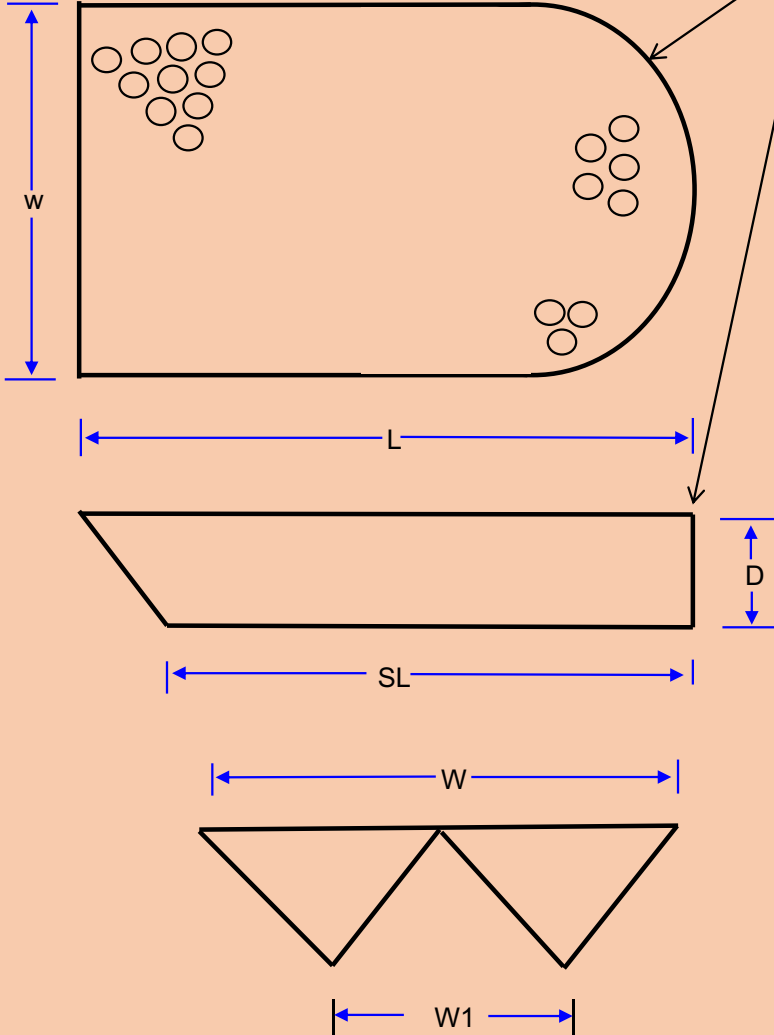

ADVISE PERF/MESH SIZE

304SS SQUARE ROD (ADVISE SIZE)

SIZE	L	SL	D	W	W1

TOLERANCES (EXCEPT AS NOTED)	FABROTECH INDUSTRIES, INC. RONKONKOMA, NEW YORK 11779			
DECIMAL + -		SCALE	DRAWN BY	JMR
			CHECKED BY	
FRACTIONAL + -	TITLE <b>TEE STRAINER BASKET CONVOLUTED FOR BOLTED COVER</b>			
ANGULAR + -	DATE		DRAWING No.	