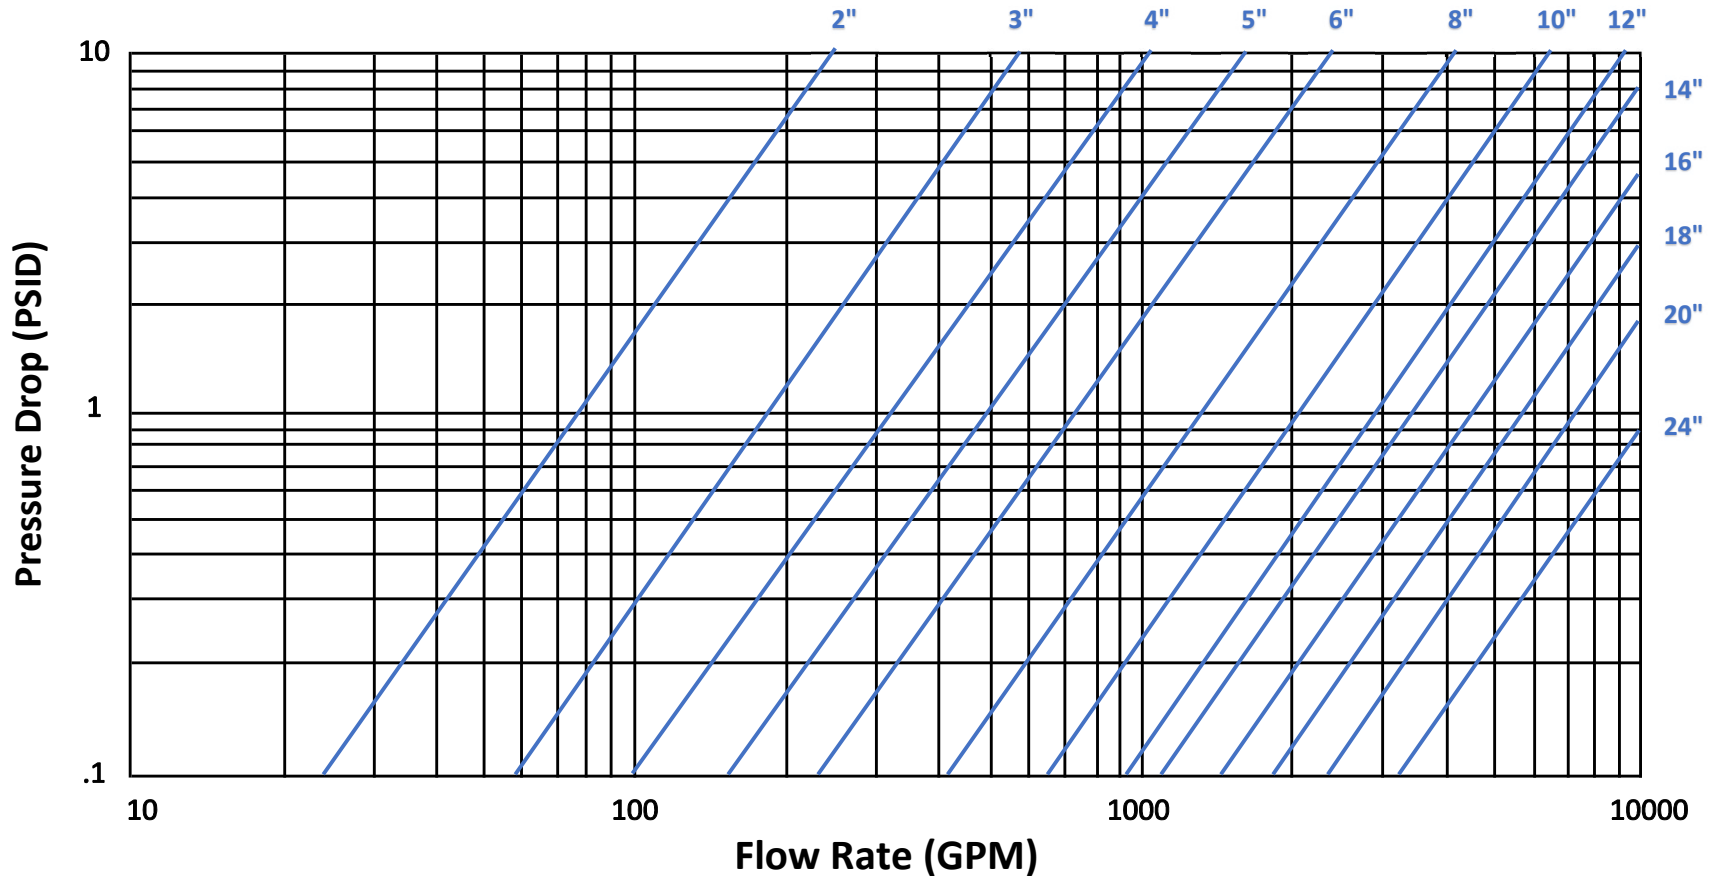

Fabricated Basket Strainer Pressure Drop - Liquids (Sizes 2-24)

Notes: Pressure drop curves are based on water flow with 1/8" perforations, 40% open area. For mesh lined strainers, see the "MESH CORRECTION CHART"