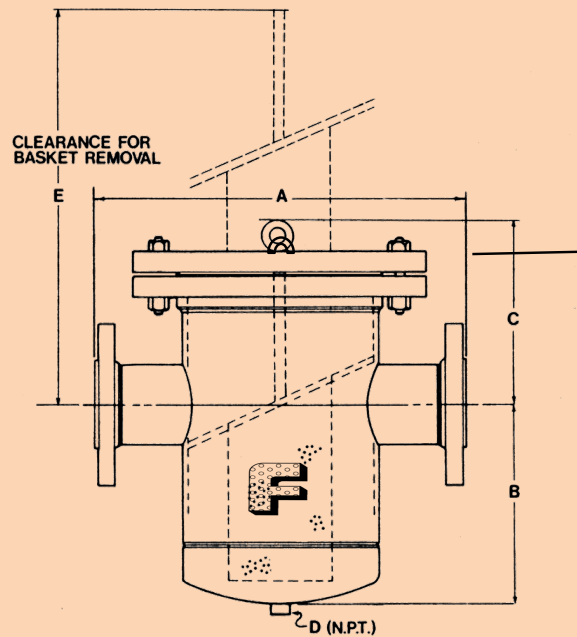

600# RF FLG'D FABRICATED SIMPLEX with BOLTED BLIND

SIZE	A	B	C	D	E	Cvr Wt	Tot. Wt.
2	16	15	14	1	28	84	245
3	17	16	14	1	28	84	360
4	26	18	17	1	34	136	400
6	30	19	18	1	36	222	825
8	36	22	20	1	40	282	1200
10	40	24	22	1	44	346	1580
12	43	30	26	1	52	490	1840
14	48	30	28	2	56	621	2960
16	54	36	29	2	58	812	3180
18	58	45	32	2	64	1190	4100
20	60	48	34	2	68	1190	4250
24	70	54	38	2	76	2423	6700

DIMENSIONS IN INCHES. WEIGHT IN LBS.

LIFTING DAVIT TO MAKE COVER REMOVAL EASIER IS AVAILABLE

ABOVE ARE STANDARD DIMS. THESE ARE ALL MADE TO ORDER, SO CUSTOM DIMS ARE AVAILABLE.

STANDARD DESIGN AND FABRICATION TO ANSI B31.3 OTHER CODES AVAILABLE.