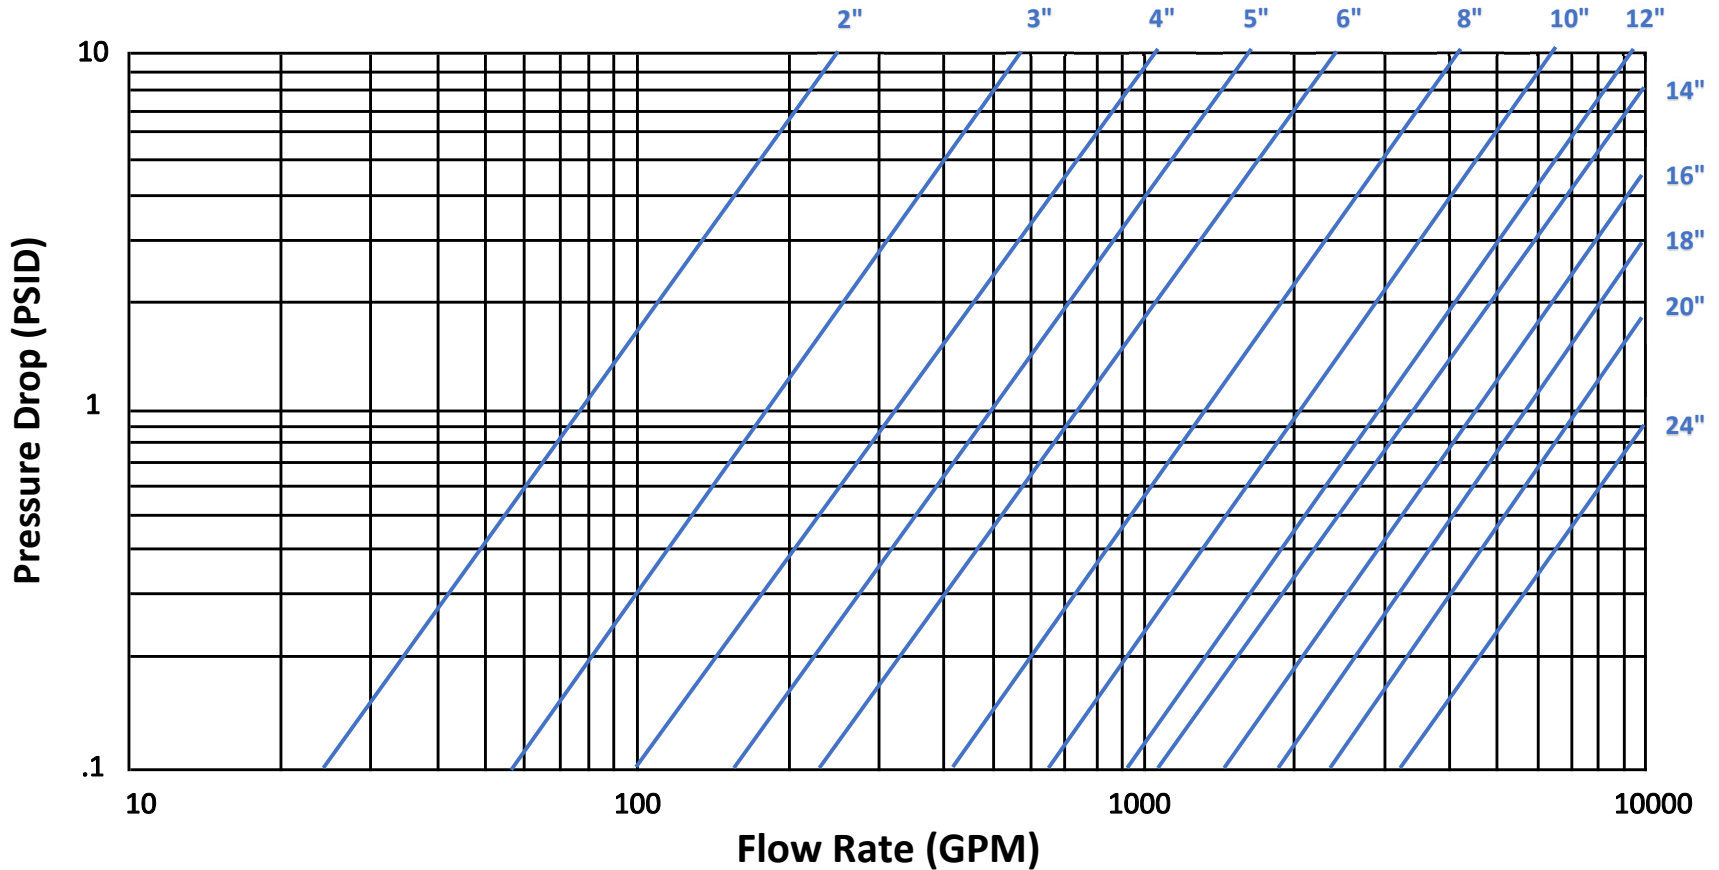

Flanged Basket Strainer Pressure Drop - Liquids (Sizes 2-24)

Notes: Pressure drop curves are based on water flow with 1/8" perforations, 40% open area. For mesh lined strainers, see the "MESH CORRECTION CHART"