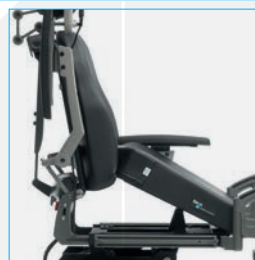

6000034 / 6000257
Powered backrest
recline

6000035 / 6000242
Powered seat tilt in
space

6000036 / 6000243
Powered seat lift
and seat tilt in space

6000288
Powered Catapult

6000037
Powered articulating
legrests

6000038
Powered centre
mount legrest

6000039
Powered centre
mount Transfer
legrest

6000040
LED lights &
indicators

Control options

6000041 / 6000042
Fixed bracket

6000043 / 6000044
Swing-away bracket

6000074 - 6000080
Joystick knob
options