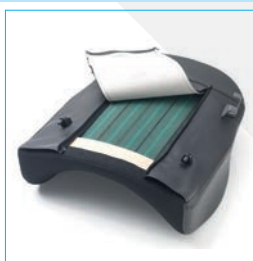

6000118
Deep contour
vertical backrest