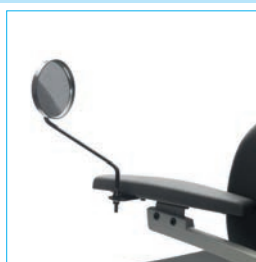

6000298 / 6000172
Mirror on right / left
hand side