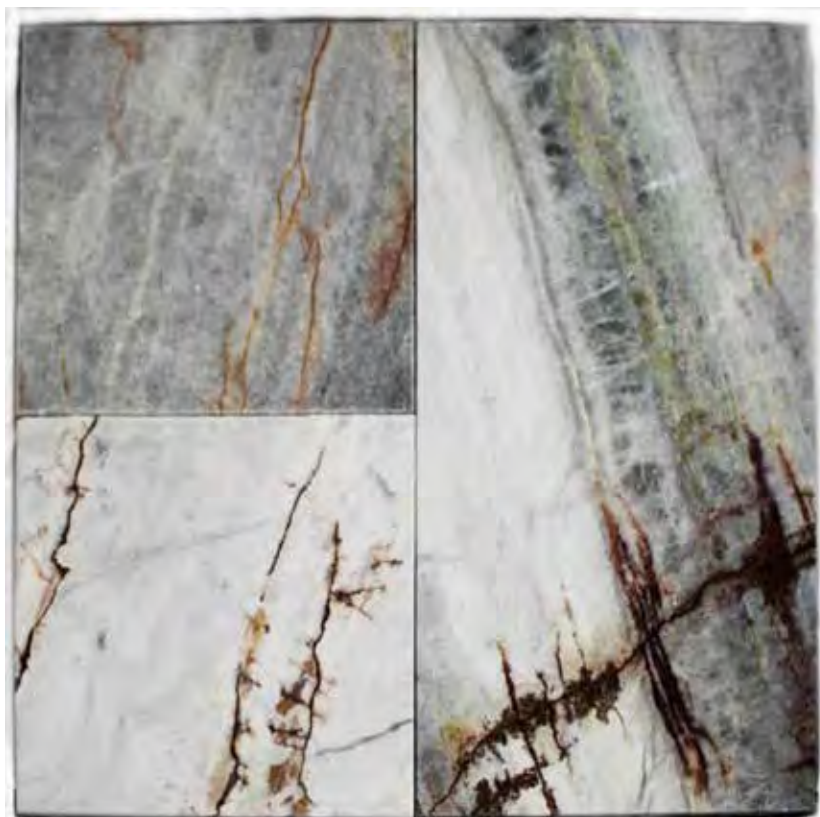

Sedona Glacier

3cm Marble Paver

Pavers

3-piece

12X24

Price After Discount

$5.49 SF

$5.49 SF

Boardwalk Pavers

4X12

$4.49 SF

Coping

12X24X3cm

$15.99 EA