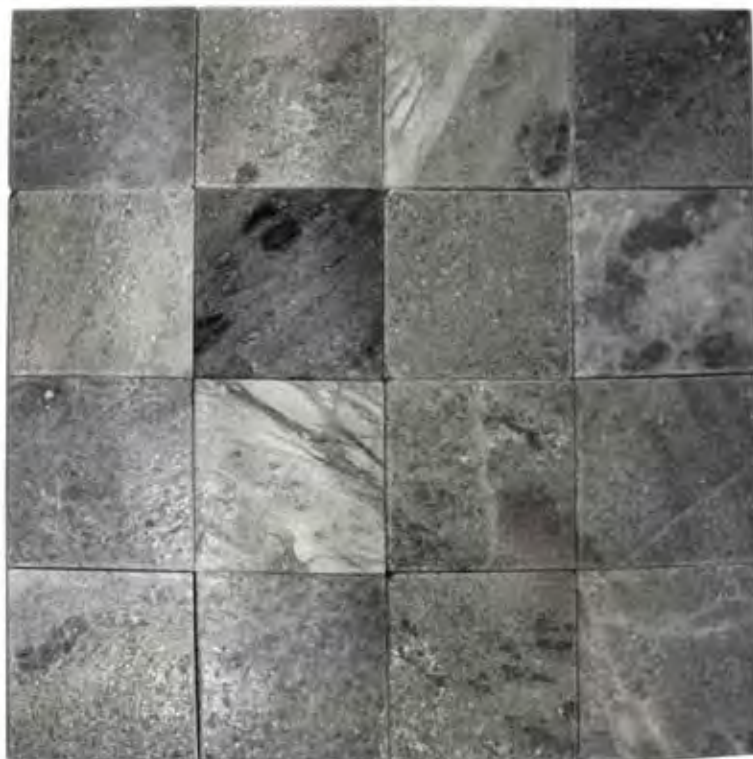

Arctic Grey

3cm Marble Paver

Pavers

3-piece

12X24

Price After Discount

$4.99 SF

$4.99 SF

Boardwalk

4X12

$4.49 SF

Coping

6X12X3cm

$6.09 EA

12X12X3cm

$9.09 EA

12X24X3cm

$15.99 EA