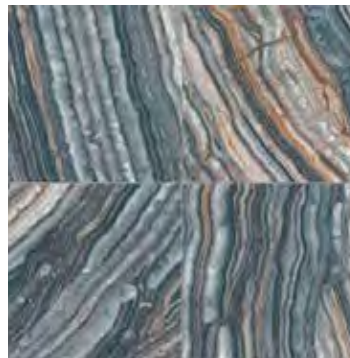

Made In Italy

Submerge Onyx

Swimming Pool & Wall Tile

Colors

Onyx Blue   Onyx Green
Onyx Brown

Size
6x6*

Price After Discount
$4.97 SF

Packaging Information

Size	6X6
Pcs/Ctn	44
SF/Ctn	11
Ctn/Pal	48
SF/Pal	516.67
Lb/Ctn	36.40
Lb/Pal	1797.20

*Sold by square foot, not by the carton

Onyx Green