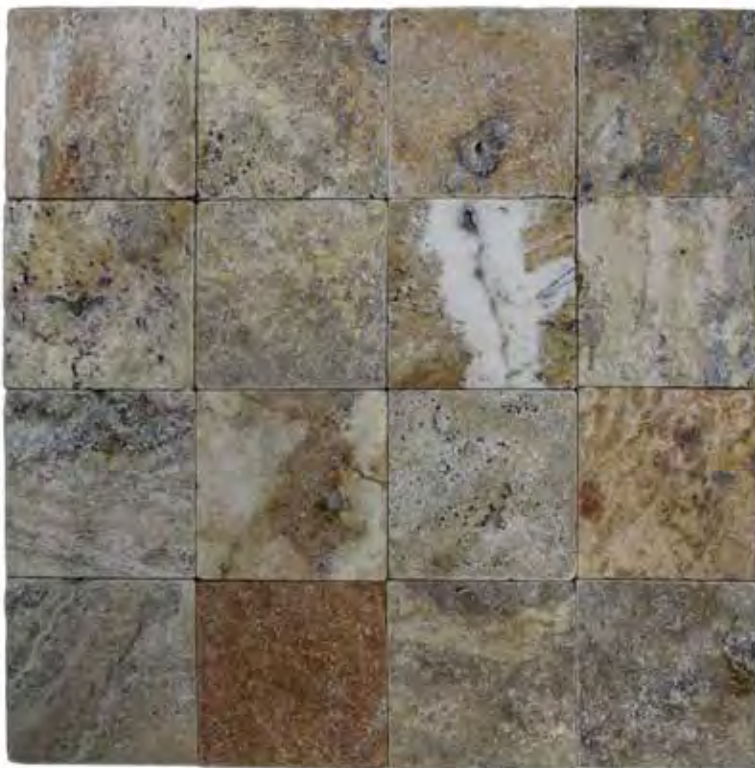

Coping

12X12X1.75in

\$12.99 EA

Rio Azul
 3cm Marble Paver

Pavers
 3-piece
 12x24

Price After Discount
 \$7.49 SF
 \$7.49 SF

Boardwalk
 4x12

\$4.49 SF