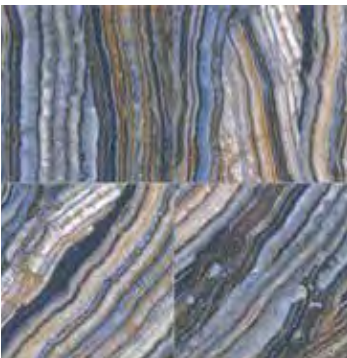

Made In Italy

Submerge Onyx

Swimming Pool & Wall Tile

Colors

Onyx Blue   Onyx Green
Onyx Brown

Size
6x6*

Price After Discount
$4.97 SF

Packaging Information

Size	6X6
Pcs/Ctn	44
SF/Ctn	11
Ctn/Pal	48
SF/Pal	516.67
Lb/Ctn	36.40
Lb/Pal	1797.20

*Sold by square foot, not by the carton

Onyx Blue