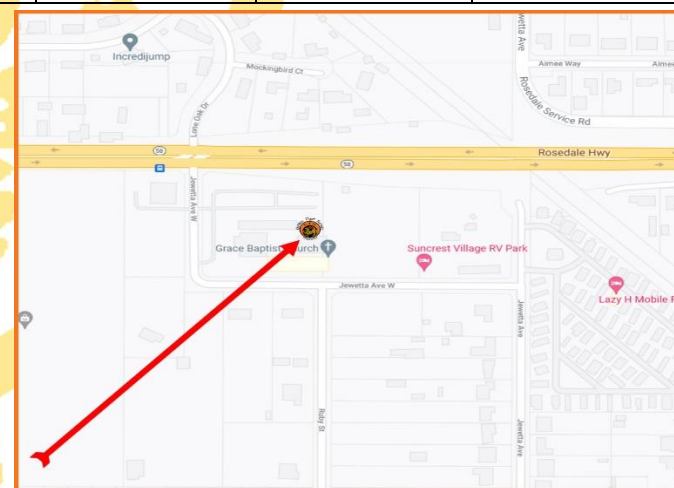

SATURDAY classes may be closed occasionally for special events. Watch for notices.

Tiger Tots = 2 and 3 year old "Parent and I" class (attend one class / week).

Tiger Cubs = 3 through 5 years old (attend one class / week).

Karate Kids = 5 through 8 years old (attend one class / week)

White Belts = Students with White belt rank (attend two classes/ week).

Beginners = Students with Yellow, Orange and High Orange belts.

Intermediates = Students with Green, High Green, Purple and High Purple belts.

Advanced = Students with Brown, High Brown, and Black belts.

Therapeutic Martial Arts (TMA) = Students with special needs.

Adult only karate classes = Martial Arts instruction for adults.

Black Belt Club = Classes available to Black Belt Club members.

NOTE: (A) - Kata Day, (B) – Kumite Day

Scan for Website

golden-tiger-karate.com

(661) 345-4371 • GRACE BAPTIST CHURCH • 2550 Jewetta Ave • Bakersfield, CA 93312