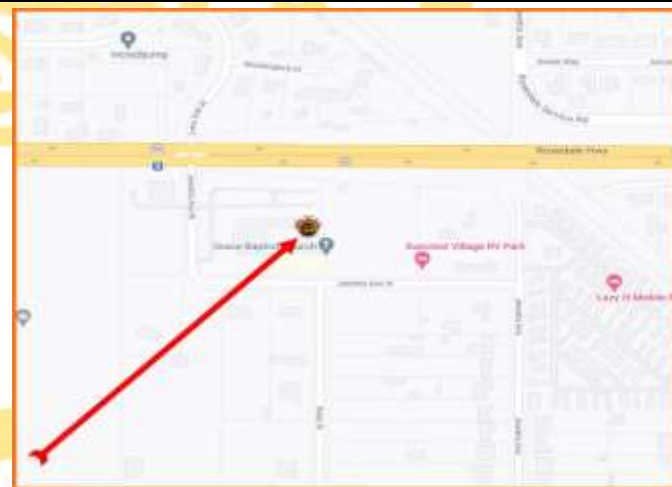

SATURDAY classes may be closed occasionally for special events. Watch for notices.

Tiger Tots = 2 and 3 year old "Parent and I" class (attend one class / week).

Tiger Cubs = 3 through 5 years old (attend one class / week).

Karate Kids = 5 through 8 years old (attend one class / week)

White Belts = Students with White belt rank (attend two classes/ week).

Beginners = Students with Yellow, Orange and High Orange belts.

Intermediates = Students with Green, High Green, Purple and High Purple belts.

Advanced = Students with Brown, High Brown, and Black belts.

Therapeutic Martial Arts (TMA) = Students with special needs.

Adult only karate classes = Martial Arts instruction for adults.

Black Belt Club = Classes available to Black Belt Club members.

NOTE: (A) - Kata Day, (B) – Kumite Day

golden-tiger-karate.com

(661) 345-4371 • GRACE BAPTIST CHURCH • 2550 Jewetta Ave • Bakersfield, CA 93312