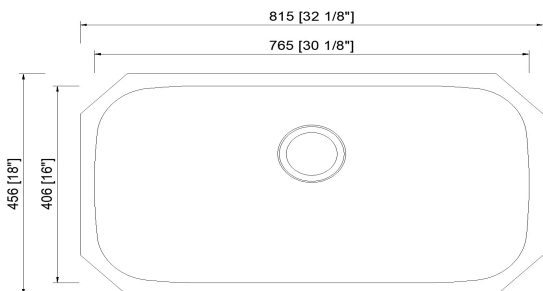

Northstar Surfaces

Bring Nature Home

**STAINLESS STEEL SINKS
SINGLE BOWL ADA 3218**

ADA-SINGLE
(Available in 18G)

This single bowl undermount ADA sink is manufacture from 18g 304 stainless steel with a lustrous brushed satin finish, rear center drain placement.

Strainer and stainless steel grid available as an option.

Line Drawing:

Northstar Surfaces - Ohio
2233 Westbrooke Drive, Columbus, OH 43228
Phone: 614-541-9155

SPECIFICATIONS:

Overall Size: 32-1/8" x 18"

Bowl Size: 30-1/8" x 16"

Depth: 5-1/2"

Thickness: 18G

Drain Opening: 3-1/2"

Installation type: Undermount

Finish: Satin Brushed

Stainless Steel Grade: 304

Minimum Cabinet Size: 33"

Full spray sides and bottom with bottom pads.