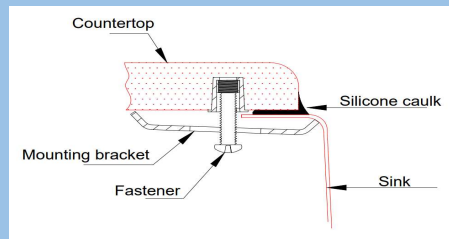

Northstar Surfaces

Bring Nature Home

**STAINLESS STEEL SINKS
SINGLE BOWL ADA 3218**

ADA-SINGLE
(Available in 18G)

This single bowl undermount ADA sink is manufacture from 18g 304 stainless steel with a lustrous brushed satin finish, rear center drain placement.

With sound deaden pads that make for a quiet washing experience to a beautiful brushed satin finish that minimizes water spots and small scratches, this sink works overtime to ensure your satisfaction.

Strainer and stainless steel grid available as an option.

Line Drawing:

Northstar Surfaces - Ohio
2233 Westbrooke Drive, Columbus, OH 43228
Phone: 614-541-9155

SPECIFICATIONS:

Overall Size: 32-1/8" x 18"

Bowl Size: 30-1/8" x 16"

Depth: 5-1/2"

Thickness: 18G

Drain Opening: 3-1/2"

Installation type: Undermount

Finish: Satin Brushed

Stainless Steel Grade: 304

Minimum Cabinet Size: 33"

Full spray sides and bottom with bottom pads.

These sinks are listed by IAPMO, as meeting the applicable requirements of the Uniform Plumbing Code, and National Plumbing Code of Canada.

ASME A112.19.3

CSA B45.4

Installation Profile:

(Download DXF file from www.northstarsurfaces.com)

Overhang:

Reveal:

Flush:

Northstar Surfaces - Indiana
7345 West 200 North, Greenfield, IN 46410
Phone: 463-777-6779