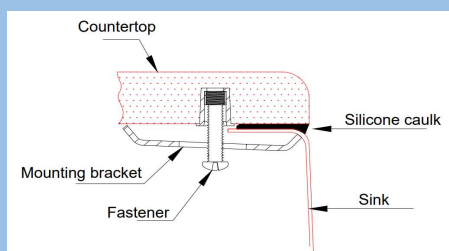

Northstar Surfaces - Indiana
7345 West 200 North, Greenfield, IN 46410
Phone: 463-777-6779