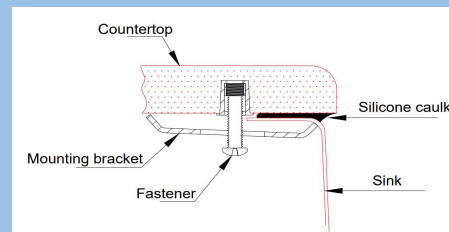

Installation Profile:

(Download DXF file from www.northstarsurfaces.com)

Overhang:

Reveal: