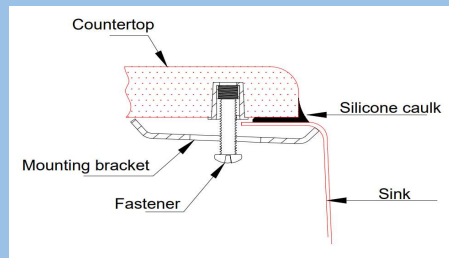

Northstar Surfaces

Bring Nature Home

STAINLESS STEEL SINKS
SINGLE BOWL 2321

AI-"D" SHAPE
(Available in 18G)

This single bowl stainless steel undermount sink in 18 gauge is the perfect choice for bar areas, islands, laundries and outdoor kitchens.

Sized to fit in nearly any space, its "D" shape and and generous 9" deep basin is purposefully practical.

With bottom sound pads that make for a quiet washing experience to a beautiful brushed satin finish that minimizes water spots and small scratches, this sink works overtime to ensure your satisfaction.

Strainer and stainless steel grid available as an option.

Line Drawing:

Northstar Surfaces - Ohio
2233 Westbrooke Drive, Columbus, OH 43228
Phone: 614-541-9155

SPECIFICATIONS:

Overall Size: 23-1/2" x 20-7/8"

Bowl Size: 21-1/2" x 18-7/8"

Thickness: 18G

Drain Opening: 3-1/2"

Installation type: Undermount

Finish: Satin Brushed

Stainless Steel Grade: 304

Minimum Cabinet Size: 27"

Full spray sides and bottom with bottom pads.

These sinks are listed by IAPMO, as meeting the applicable requirements of the Uniform Plumbing Code, and National Plumbing Code of Canada.

ASME A112.19.3

CSA B45.4

Installation Profile:

(Download DXF file from www.northstarsurfaces.com)

Overhang:

Reveal:

Flush:

Northstar Surfaces - Indiana
7345 West 200 North, Greenfield, IN 46410
Phone: 463-777-6779