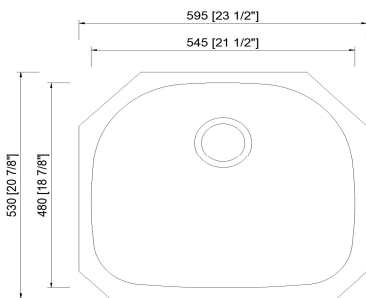

Sized to fit in nearly any space, its "D" shape and and generous 9" deep basin is purposefully practical.

With bottom sound pads that make for a quiet washing experience to a beautiful brushed satin finish that minimizes water spots and small scratches, this sink works overtime to ensure your satisfaction.

Strainer and stainless steel grid available as an option.

**Line Drawing:**

Northstar Surfaces - Ohio  
2233 Westbrooke Drive, Columbus, OH 43228  
Phone: 614-541-9155

**SPECIFICATIONS:**

Overall Size: 23-1/2" x 20-7/8"

Bowl Size: 21-1/2" x 18-7/8"

Thickness: 18G

Drain Opening: 3-1/2"

Installation type: Undermount

Finish: Satin Brushed

Stainless Steel Grade: 304

Minimum Cabinet Size: 27"

Full spray sides and bottom with bottom pads.