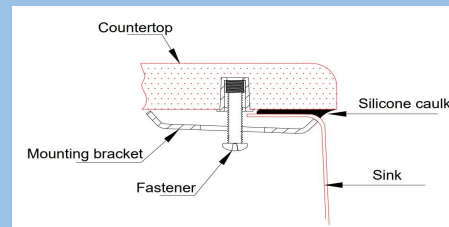

Installation Profile:

(Download DXF file from www.northstarsurfaces.com)

Overhang:

Reveal: