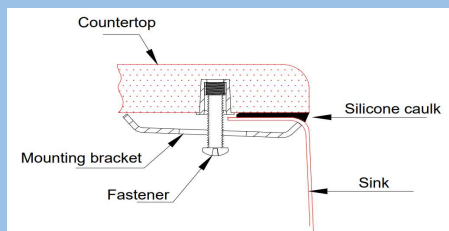

Northstar Surfaces - Indiana
7345 West 200 North, Greenfield, IN 46410
Phone: 463-777-6779