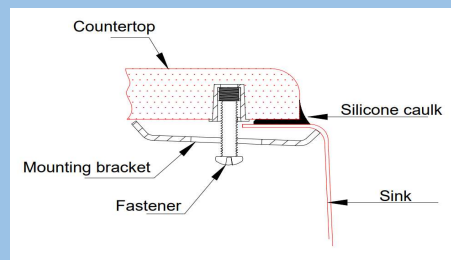

Northstar Surfaces

Bring Nature Home

STAINLESS STEEL SINKS
BAR SINK 1815

This square small single bowl stainless steel undermount sink is the perfect choice for bar areas, laundry and outdoor kitchens.

Sized to fit in nearly any space, its rectangular shape and generous 8" deep basin accommodates a range of cookware and dishes with ease.

With sound deaden pads that make for a quiet washing experience to a beautiful brushed satin finish that minimizes water spots and small scratches, this sink works overtime to ensure your satisfaction.

Strainer and stainless steel grid available as an option.

Line Drawing:

Northstar Surfaces - Ohio
2233 Westbrooke Drive, Columbus, OH 43228
Phone: 614-541-9155

SPECIFICATIONS:

Overall Size: 18" x 14-3/4"
Bowl Size: 16" x 12-3/4"
Depth: 8"
Thickness: 16G
Drain Opening: 3-1/2"
Installation type: Undermount
Finish: Satin Brushed
Stainless Steel Grade: 304
Minimum Cabinet Size: 19"
Full spray sides and bottom with bottom pads.

These sinks are listed by IAPMO, as meeting the applicable requirements of the Uniform Plumbing Code, and National Plumbing Code of Canada.

ASME A112.19.3
CSA B45.4

Installation Profile:

(Download DXF file from www.northstarsurfaces.com)

Overhang:

Reveal:

Flush:

Northstar Surfaces - Indiana
7345 West 200 North, Greenfield, IN 46410
Phone: 463-777-6779