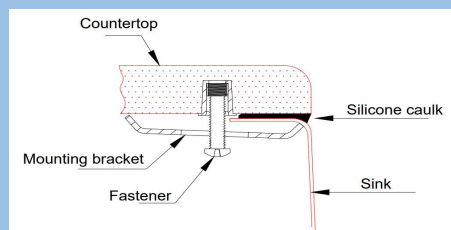

Northstar Surfaces - Indiana
7345 West 200 North, Greenfield, IN 46410
Phone: 463-777-6779