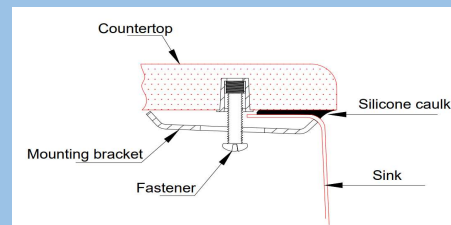

Installation Profile:

(Download DXF file from www.northstarsurfaces.com)

Overhang:

Reveal: