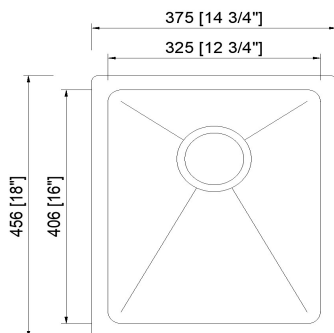

Sized to fit in nearly any space, its rectangular shape and generous 8" deep basin accommodates a range of cookware and dishes with ease.

With sound deaden pads that make for a quiet washing experience to a beautiful brushed satin finish that minimizes water spots and small scratches, this sink works overtime to ensure your satisfaction.

Strainer and stainless steel grid available as an option.

Line Drawing:

Northstar Surfaces - Ohio
2233 Westbrooke Drive, Columbus, OH 43228
Phone: 614-541-9155

SPECIFICATIONS:

Overall Size: 18" x 14-3/4"
Bowl Size: 16" x 12-3/4"
Depth: 8"
Thickness: 16G
Drain Opening: 3-1/2"
Installation type: Undermount
Finish: Satin Brushed
Stainless Steel Grade: 304
Minimum Cabinet Size: 19"
Full spray sides and bottom with bottom pads.