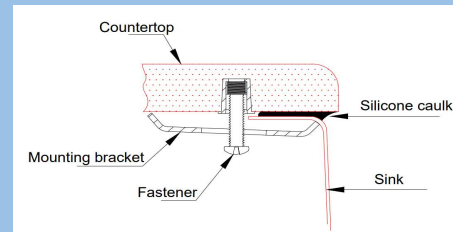

Installation Profile:

(Download DXF file from www.northstarsurfaces.com)

Overhang:

Reveal: