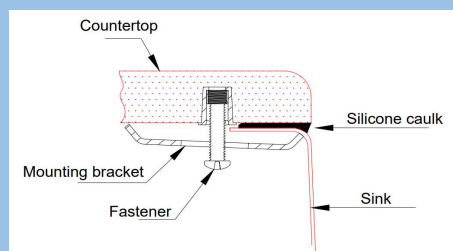

**Installation Profile:**

(Download DXF file from [www.northstarsurfaces.com](http://www.northstarsurfaces.com))

Overhang:

Reveal:

Flush:

*Northstar Surfaces - Indiana*  
7345 West 200 North, Greenfield, IN 46410  
Phone: 463-777-6779