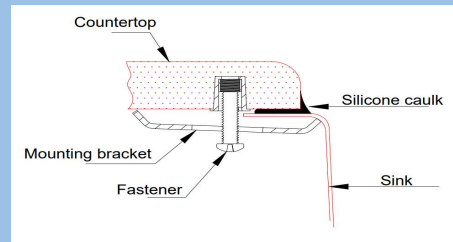

Northstar Surfaces

Bring Nature Home

**STAINLESS STEEL SINKS
SINGLE BOWL 2318**

**NS-2318 SMALL SINGLE
(Available in 18G)**

This rectangular single bowl stainless steel undermount sink is the perfect choice for islands, bar areas, laundries, and outdoor kitchens.

Sized to fit in nearly any space, its rectangular shape and generous 9" deep basin accommodates a range of cookware and dishes with ease.

With sound deaden pads that make for a quiet washing experience to a beautiful brushed satin finish that minimizes water spots and small scratches, this sink works overtime to ensure your satisfaction.

Strainer and stainless steel grid available as an option.

Line Drawing:

Northstar Surfaces - Ohio
2233 Westbrooke Drive, Columbus, OH 43228
Phone: 614-541-9155

SPECIFICATIONS:

Overall Size: 23" x 17-3/4"

Bowl Size: 21" x 15-3/4"

Depth: 9"

Thickness: 18G

Drain Opening: 3-1/2"

Installation type: Undermount

Finish: Satin Brushed

Stainless Steel Grade: 304

Minimum Cabinet Size: 27"

Full spray sides and bottom with bottom pads.

These sinks are listed by IAPMO, as meeting the applicable requirements of the Uniform Plumbing Code, and National Plumbing Code of Canada.

ASME A112.19.3

CSA B45.4

Installation Profile:

(Download DXF file from www.northstarsurfaces.com)

Overhang:

Reveal:

Flush:

Northstar Surfaces - Indiana
7345 West 200 North, Greenfield, IN 46410
Phone: 463-777-6779