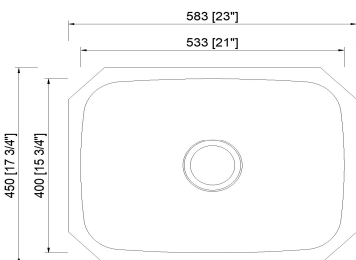

Sized to fit in nearly any space, its rectangular shape and generous 9" deep basin accommodates a range of cookware and dishes with ease.

With sound deaden pads that make for a quiet washing experience to a beautiful brushed satin finish that minimizes water spots and small scratches, this sink works overtime to ensure your satisfaction.

Strainer and stainless steel grid available as an option.

**Line Drawing:**

*Northstar Surfaces - Ohio*  
2233 Westbrooke Drive, Columbus, OH 43228  
Phone: 614-541-9155

**SPECIFICATIONS:**

Overall Size: 23" x 17-3/4"

Bowl Size: 21" x 15-3/4"

Depth: 9"

Thickness: 18G

Drain Opening: 3-1/2"

Installation type: Undermount

Finish: Satin Brushed

Stainless Steel Grade: 304

Minimum Cabinet Size: 27"