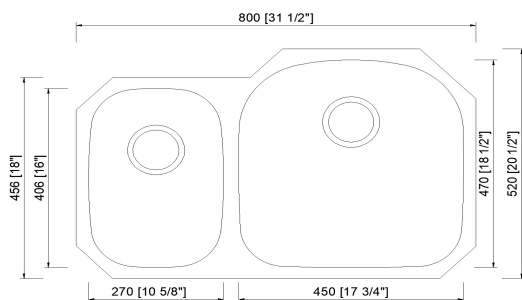

Line Drawing:

Northstar Surfaces - Ohio
2233 Westbrooke Drive, Columbus, OH 43228
Phone: 614-541-9155

SPECIFICATIONS:

- Overall Size: 31-1/2" x 20-1/2"
- Bowl Size: 16" x 10-5/8" and 18-1/2" x 17-3/4"
- Depth: 7"/9"
- Thickness: 18G
- Drain Opening: 3-1/2"
- Installation type: Undermount
- Finish: Satin Brushed
- Stainless Steel Grade: 304
- Minimum Cabinet Size: 33"
- Full spray sides and bottom with bottom pads.

These sinks are listed by IAPMO, as meeting the applicable requirements of the Uniform Plumbing Code, and National Plumbing Code of Canada.

ASME A112.19.3
CSA B45.4