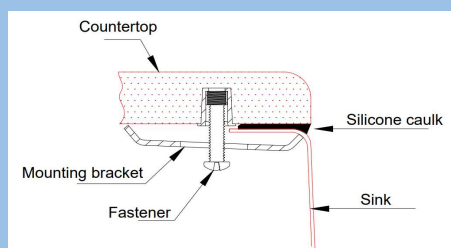

Northstar Surfaces - Indiana
7345 West 200 North, Greenfield, IN 46410
Phone: 463-777-6779