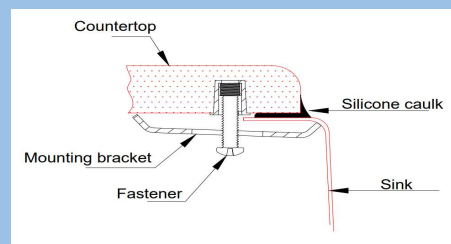

Northstar Surfaces

Bring Nature Home

STAINLESS STEEL SINKS
DOUBLE BOWL 30/70

This contemporary double bowl undermount sink is constructed with 18G thickness stainless steel for reliable durability.

With one large and one small bowl (70/30) and sound deaden pads, it's not only elegant but practical too. An ideal choice for busy homes and light commercial environments, this easy to clean sinks offers a beautiful brushed stain finish that helps minimize small scratches for enduring beauty.

Long lasting quality and elegance come together in this popular double bowl sink.

Strainer and stainless steel grid available as an option.

Line Drawing:

Northstar Surfaces - Ohio
2233 Westbrooke Drive, Columbus, OH 43228
Phone: 614-541-9155

SPECIFICATIONS:

- Overall Size: 31-1/2" x 20-1/2"
- Bowl Size: 16" x 10-5/8" and 18-1/2" x 17-3/4"
- Depth: 7"/9"
- Thickness: 18G
- Drain Opening: 3-1/2"
- Installation type: Undermount
- Finish: Satin Brushed
- Stainless Steel Grade: 304
- Minimum Cabinet Size: 33"
- Full spray sides and bottom with bottom pads.

These sinks are listed by IAPMO, as meeting the applicable requirements of the Uniform Plumbing Code, and National Plumbing Code of Canada.

ASME A112.19.3
CSA B45.4

Installation Profile:

(Download DXF file from www.northstarsurfaces.com)

Overhang:

Reveal:

Flush:

Northstar Surfaces - Indiana
7345 West 200 North, Greenfield, IN 46410
Phone: 463-777-6779