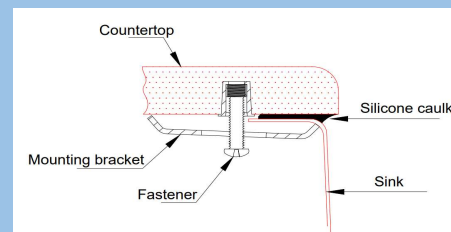

Installation Profile:

(Download DXF file from www.northstarsurfaces.com)

Overhang:

Reveal: