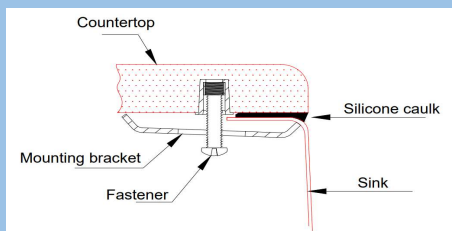

Northstar Surfaces - Indiana
7345 West 200 North, Greenfield, IN 46410
Phone: 463-777-6779