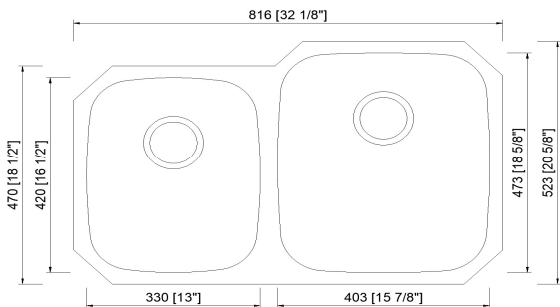

Northstar Surfaces - Ohio
2233 Westbrooke Drive, Columbus, OH 43228
Phone: 614-541-9155

SPECIFICATIONS:

Overall Size: 32-1/8" x 20-5/8"
Bowl Size: 18-5/8" x 16" x 9" and 16-1/2" x 13" x 7"
Thickness: 18G and 16G
Drain Opening: 3-1/2"
Installation type: Undermount
Finish: Satin Brushed
Stainless Steel Grade: 304
Minimum Cabinet Size: 33"
Full spray sides and bottom with bottom pads.

These sinks are listed by IAPMO, as meeting the applicable requirements of the Uniform Plumbing Code, and National Plumbing Code of Canada.

ASME A112.19.3
CSA B45.4