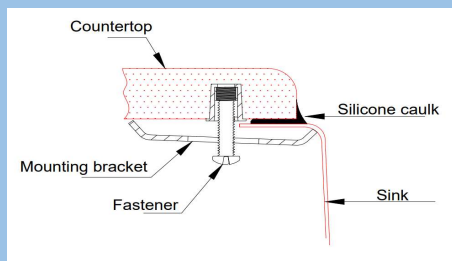

Northstar Surfaces

Bring Nature Home

STAINLESS STEEL SINKS
DOUBLE BOWL 40/60

NS-40/60
(Available in 18G and 16G)

This classic double bowl undermount sink is constructed with 18G or 16G thickness stainless steel for reliable durability.

With one large and one small bowl (40/60) and sound deaden pads, it's not only elegant but practical too. An ideal choice for busy homes and light commercial environments, this easy to clean sinks offers a beautiful brushed stain finish that helps minimize small scratches for enduring beauty.

Long lasting quality and elegance come together in this popular double bowl sink.

Strainer and stainless steel grid available as an option.

Line Drawing:

Northstar Surfaces - Ohio
2233 Westbrooke Drive, Columbus, OH 43228
Phone: 614-541-9155

SPECIFICATIONS:

Overall Size: 32-1/8" x 20-5/8"
Bowl Size: 18-5/8" x 16" x 9" and 16-1/2" x 13" x 7"
Thickness: 18G and 16G
Drain Opening: 3-1/2"
Installation type: Undermount
Finish: Satin Brushed
Stainless Steel Grade: 304
Minimum Cabinet Size: 33"
Full spray sides and bottom with bottom pads.

These sinks are listed by IAPMO, as meeting the applicable requirements of the Uniform Plumbing Code, and National Plumbing Code of Canada.

ASME A112.19.3
CSA B45.4

Installation Profile:

(Download DXF file from www.northstarsurfaces.com)

Overhang:

Reveal:

Flush:

Northstar Surfaces - Indiana
7345 West 200 North, Greenfield, IN 46410
Phone: 463-777-6779