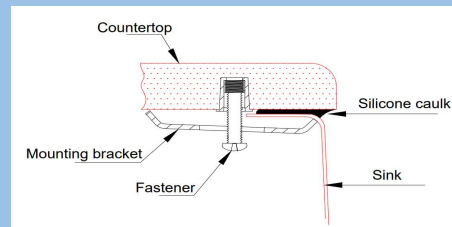

Installation Profile:

(Download DXF file from www.northstarsurfaces.com)

Overhang:

Reveal: