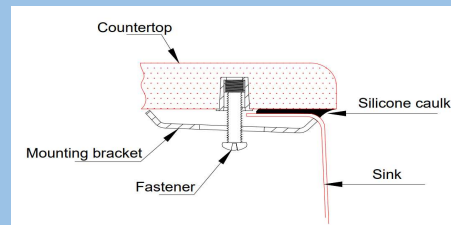

Installation Profile:

(Download DXF file from www.northstarsurfaces.com)

Overhang:

Reveal: