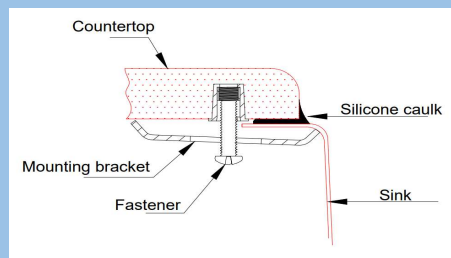

Northstar Surfaces

Bring Nature Home

**STAINLESS STEEL SINKS
SMALL SINGLE BOWL 2318**

NS-SMALL SINGLE-R20
(Available in 16G)

This square small single bowl stainless steel undermount sink is the perfect choice for bar areas, laundry and outdoor kitchens.

Sized to fit in nearly any space, its rectangular shape and generous 9" deep basin accommodates a range of cookware and dishes with ease.

With sound deaden pads that make for a quiet washing experience to a beautiful brushed satin finish that minimizes water spots and small scratches, this sink works overtime to ensure your satisfaction.

Strainer and stainless steel grid available as an option.

Line Drawing:

Northstar Surfaces - Ohio
2233 Westbrooke Drive, Columbus, OH 43228
Phone: 614-541-9155

SPECIFICATIONS:

Overall Size: 23" x 18"

Bowl Size: 21" x 16"

Depth: 9"

Thickness: 16G

Drain Opening: 3-1/2"

Installation type: Undermount

Finish: Satin Brushed

Stainless Steel Grade: 304

Minimum Cabinet Size: 33"

Full spray sides and bottom with bottom pads.

These sinks are listed by IAPMO, as meeting the applicable requirements of the Uniform Plumbing Code, and National Plumbing Code of Canada.

ASME A112.19.3

CSA B45.4

Installation Profile:

(Download DXF file from www.northstarsurfaces.com)

Overhang:

Reveal:

Flush:

Northstar Surfaces - Indiana
7345 West 200 North, Greenfield, IN 46410
Phone: 463-777-6779