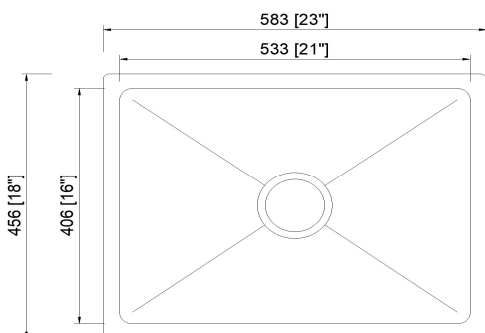

Northstar Surfaces

Bring Nature Home

**STAINLESS STEEL SINKS
SMALL SINGLE BOWL 2318**

NS-SMALL SINGLE-R20
(Available in 16G)

This square small single bowl stainless steel undermount sink is the perfect choice for bar areas, laundry and outdoor kitchens.

Sized to fit in nearly any space, its rectangular shape and generous 9" deep basin accommodates a range of cookware and dishes with ease.

With sound deaden pads that make for a quiet washing experience to a beautiful brushed satin finish that minimizes water spots and small scratches, this sink works overtime to ensure your satisfaction.

Strainer and stainless steel grid available as an option.

Line Drawing:

Northstar Surfaces - Ohio
2233 Westbrooke Drive, Columbus, OH 43228
Phone: 614-541-9155

SPECIFICATIONS:

Overall Size: 23" x 18"

Bowl Size: 21" x 16"

Depth: 9"

Thickness: 16G

Drain Opening: 3-1/2"

Installation type: Undermount

Finish: Satin Brushed

Stainless Steel Grade: 304

Minimum Cabinet Size: 33"

Full spray sides and bottom with bottom pads.