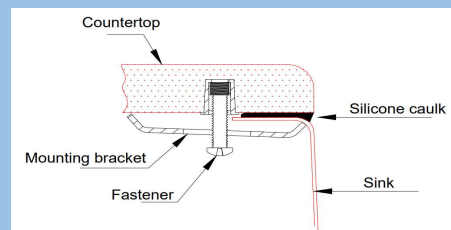

Northstar Surfaces - Indiana
7345 West 200 North, Greenfield, IN 46410
Phone: 463-777-6779