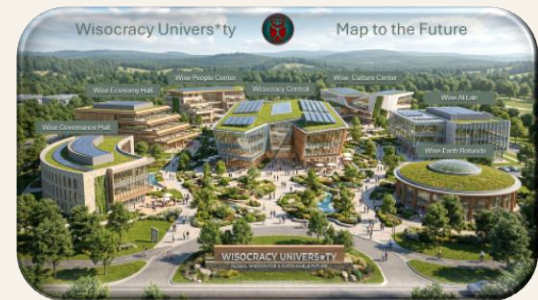

Map to the Future

Wise People Center

Wise Culture Center

Wise Economy Hall

Wisocracy Central

Wise AI Lab

Wise Governance Hall

Wise Earth Rotunda

WISOCRACY UNIVERS*TY
GLOBAL WISDOM FOR A SUSTAINABLE FUTURE

Wisocracy Univers*ty

WHAT

A space to go from confusion, chaos, conflict, competition, and greed, to creating wise, healthy, creative, cooperative, people, society, systems, and planet.

HOW

A safe space for healing, recovery, relationship repair, creativity, cooperation & regenerative systems design.

Visitor Orientation

1. **Like a World Fair:** You can think of the Wisocracy Univers*ty campus as a World Fair Expo site.
2. **Go Slow, Enjoy More:** It is best to take your time to experience the Fair. Don't read too much in any session. Don't feel overwhelmed or get Fair Fatigue.
3. **A Creative Booster:** We hope you will return to the campus anytime you need a boost, some healing, or a creative idea.
4. **A Map to the Future:** The structure of the Wisocracy Univers*ty Map transforms a complex web of 50+ pages into a navigable, tangible campus. This visual approach helps people who are overwhelmed and exhausted from the global polycrisis find their footing and become rested, refreshed, and renewed over time.
5. **Wisocracy Stewardship:** Visitor care is our deepest concern. You are a co-creator of Earth and humanity's future.