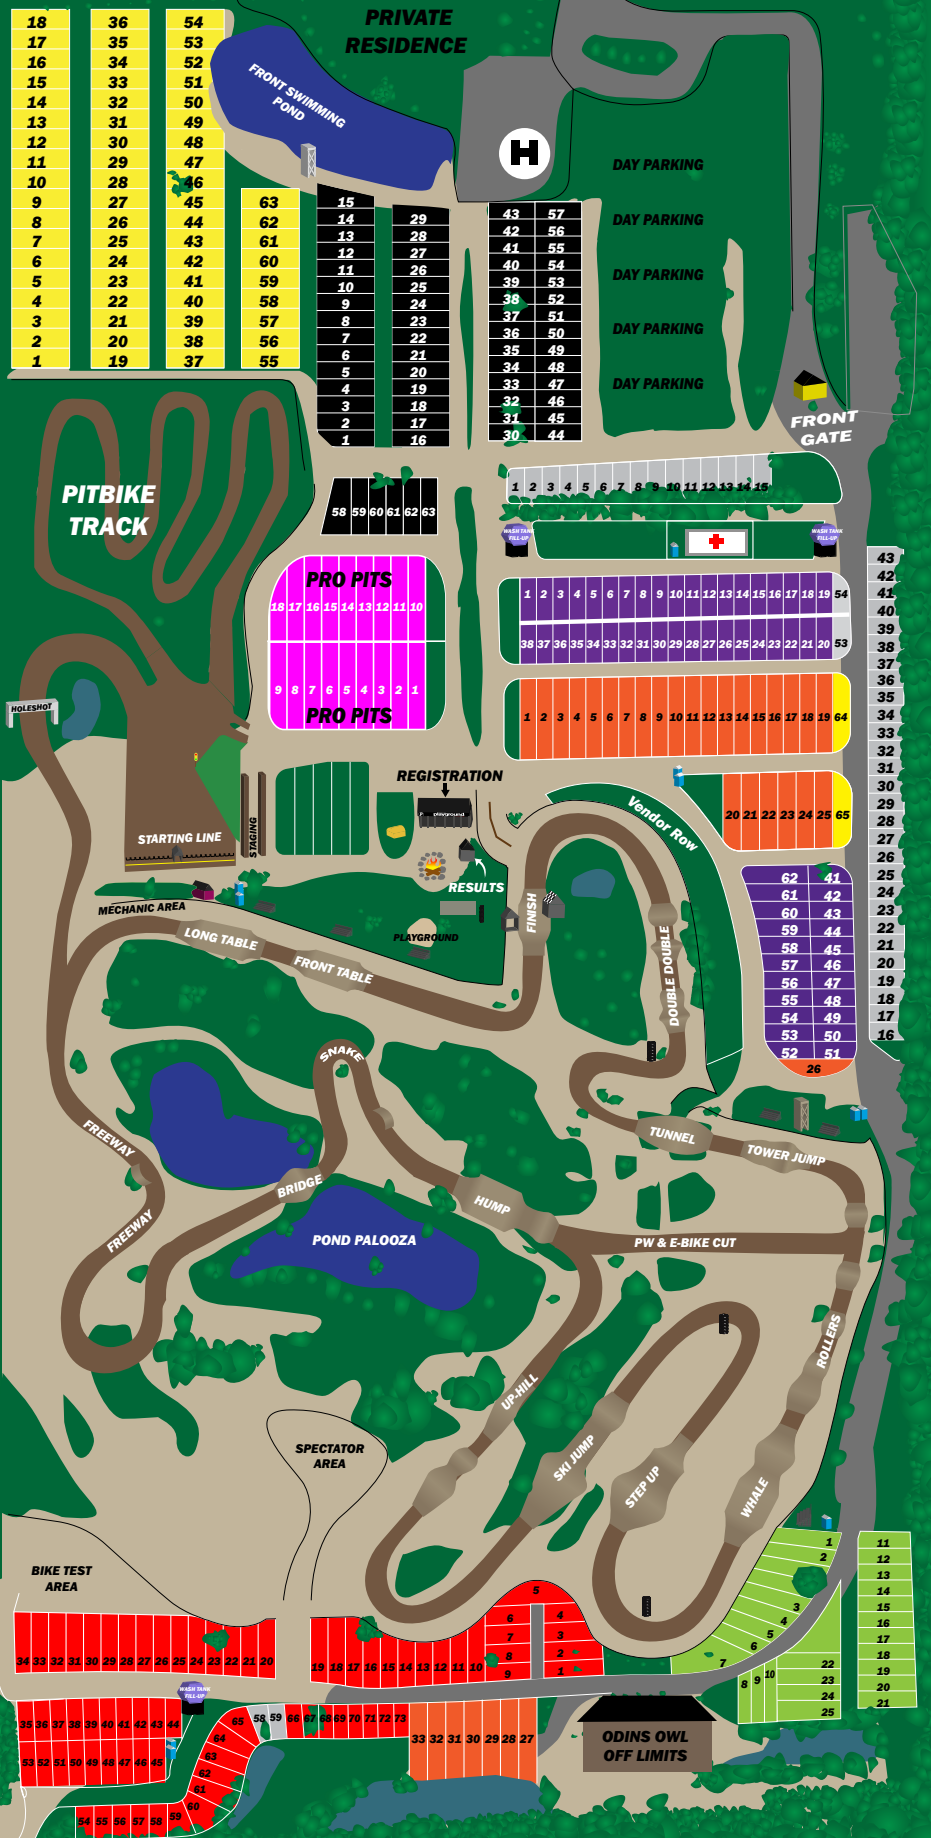

BIRCH RUN RD

BIRCH RUN RD

## SITE SIZES

- 25x80
- 23x60
- 23x60
- 24x75
- 23x120
- 24x55
- 24x75
- 24x65
- 23x120
- 24x60

ALL SIZES ARE APPROXIMATE

## LEGEND

- NON POTABLE WATER
- RESTROOMS
- BLEACHERS
- MEDIC BUILDING

PRIVATE PROPERTY DO NOT ENTER