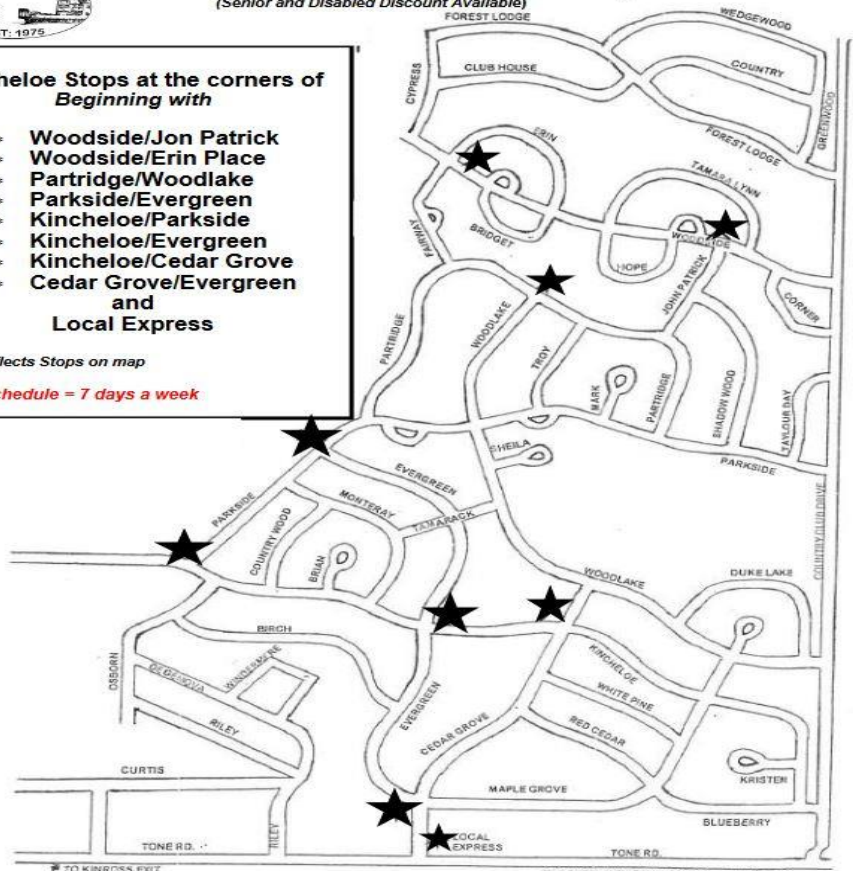

Spur 1 Map (Monday—Friday)

Wheelchair assistance available by calling ahead at (906) 632-6882.

Loop 2 Map (Monday—Friday)

Hours of Operation

Service	Times	Days
On-Demand "Curb-to-Curb"	6:30am-6pm 8am-4pm	Monday-Friday Saturday, Sunday
Spur 1 Loop 2	8am-4pm 8am-4pm	Monday-Friday Monday-Friday
Dispatch Office	8am-4pm 8am-4pm	Monday-Friday Saturday, Sunday

Please see reverse side for Spur 1 & Loop 2 schedule.

FARE RATES

SENIORS (60+), DISABLED, OR STUDENT — \$2.00
 GENERAL PUBLIC — \$4.00
 CHILDREN UNDER 6 W/ADULT — FREE
 ACCOMPANYING CAREGIVER — FREE

Call dispatch at least one business day prior at 906-632-6882

Kincheloe/SSM Fares ~ \$ 4.00 each way

(Senior and Disabled Discount Available)

Kincheloe Stops at the corners of *Beginning with*

- * Woodside/Jon Patrick
- * Woodside/Erin Place
- * Partridge/Woodlake
- * Parkside/Evergreen
- * Kincheloe/Parkside
- * Kincheloe/Evergreen
- * Kincheloe/Cedar Grove
- * Cedar Grove/Evergreen
- and
Local Express

★ Reflects Stops on map

* on schedule = 7 days a week

★ TO KINROSS EXIT

★ TO BARBEAU EXIT/GAINES HWY. off M-123