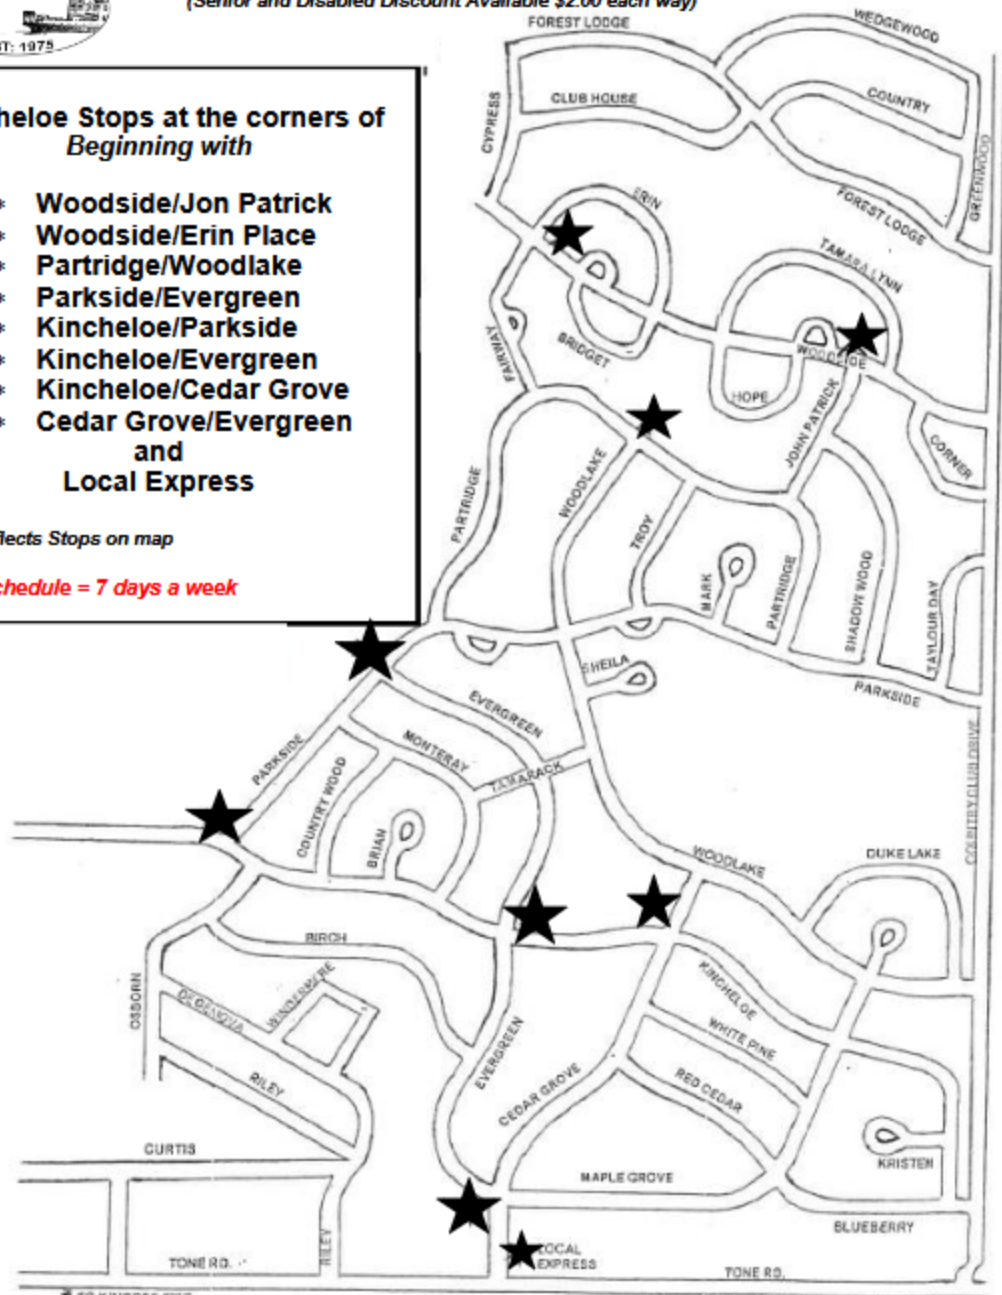

Kincheloe/SSM Fares ~ \$ 4.00 each way

(Senior and Disabled Discount Available \$2.00 each way)

**Kincheloe Stops at the corners of
Beginning with**

- * Woodside/Jon Patrick
- * Woodside/Erin Place
- * Partridge/Woodlake
- * Parkside/Evergreen
- * Kincheloe/Parkside
- * Kincheloe/Evergreen
- * Kincheloe/Cedar Grove
- * Cedar Grove/Evergreen
- and
- Local Express

★ Reflects Stops on map

* on schedule = 7 days a week

☞ TO KINROSS EXIT

TO BARBEAU EXIT/GAINES HWY. or W-123 ☜