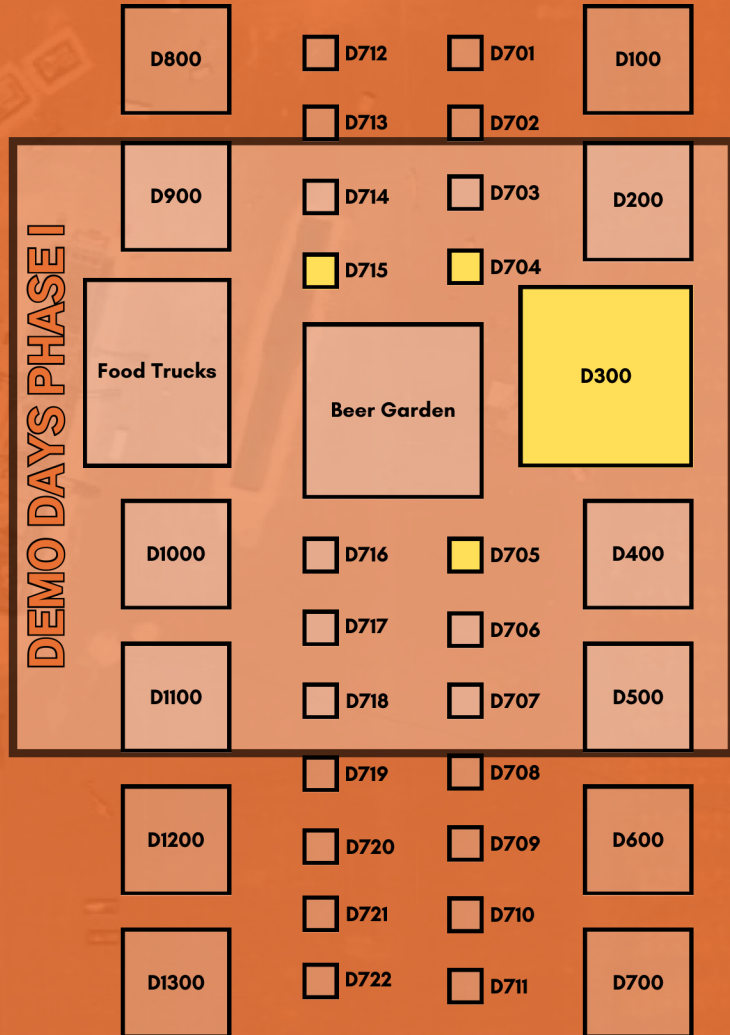

Demo Days Services

DEMO DAYS ENTRANCE

Education / Training

Demo Days Phase II

*Layout subject to change

DEMO DAYS PHASE I

D800

D712

D701

D100

D713

D702

D900

D714

D703

D200

D715

D704

Food Trucks

Beer Garden

D300

D1000

D716

D705

D722

D711

D700