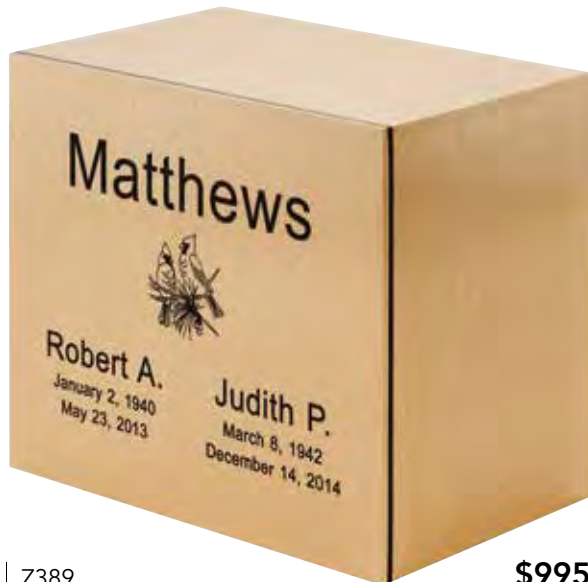

N
B

Z389 **TOGETHER COMPANION** **$995**

8" H x 9.5" W x 6.125" D
FABRICATED BRONZE
Volume: 420ci
Access: Bottom

*shown w/ optional design image and text
engraving available at additional charge
shown w/ arial font*