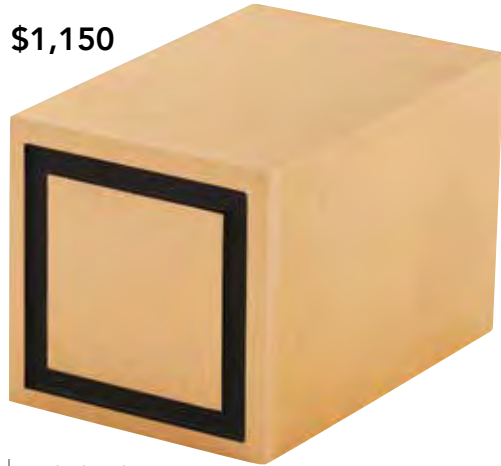

$1,150

71010452
CUBE
5.5" H x 5.5" W x 8" D
CAST FACE
Volume: 218ci
Access: Back

71010528
CUBE COMPANION
7" H x 7" W x 9.5" D
CAST FACE
Volume: 410ci
Access: Back

$1,450