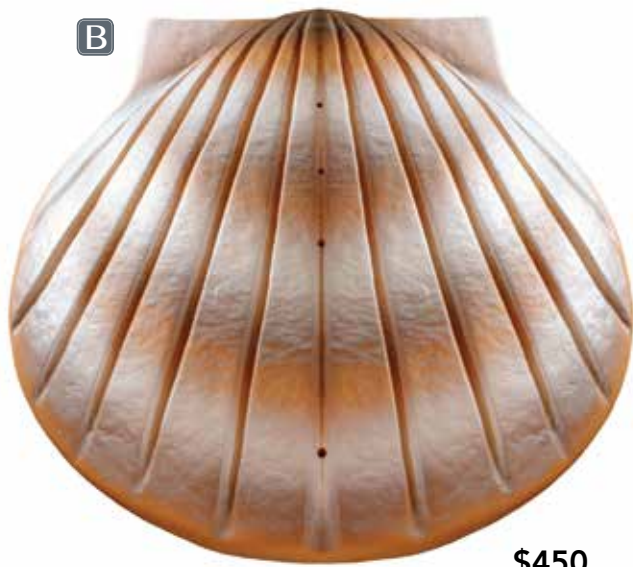

$450

3PA100
SHELL™ URN - PEARL
6.25" H x 16" W x 16" D
PAPER
Volume: 400ci
Access: End
*designed to float briefly
and sink gracefully in water*