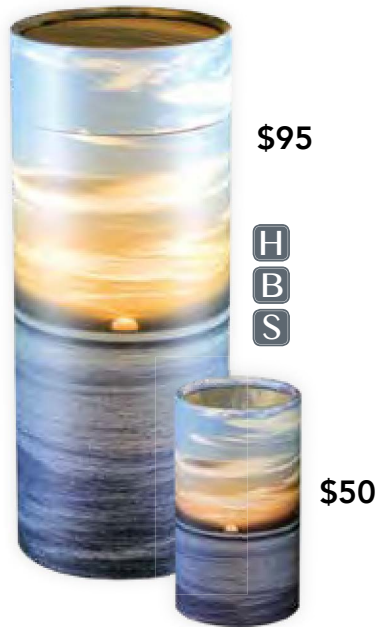

$95

H
B
S

$50

$95

H
B
S

$50

$95

H
B
S

$50

$95

H
B
S

$50

$95

H
B
S

$50

$95

H
B
S

$50

The scattering tubes feature a removable lid, and perforated "push-in" tab to easily dispense the cremated remains. They contain no metal or plastic components and can be recycled or composted after use.

To view our extended eco-friendly product line, request a brochure. | 99