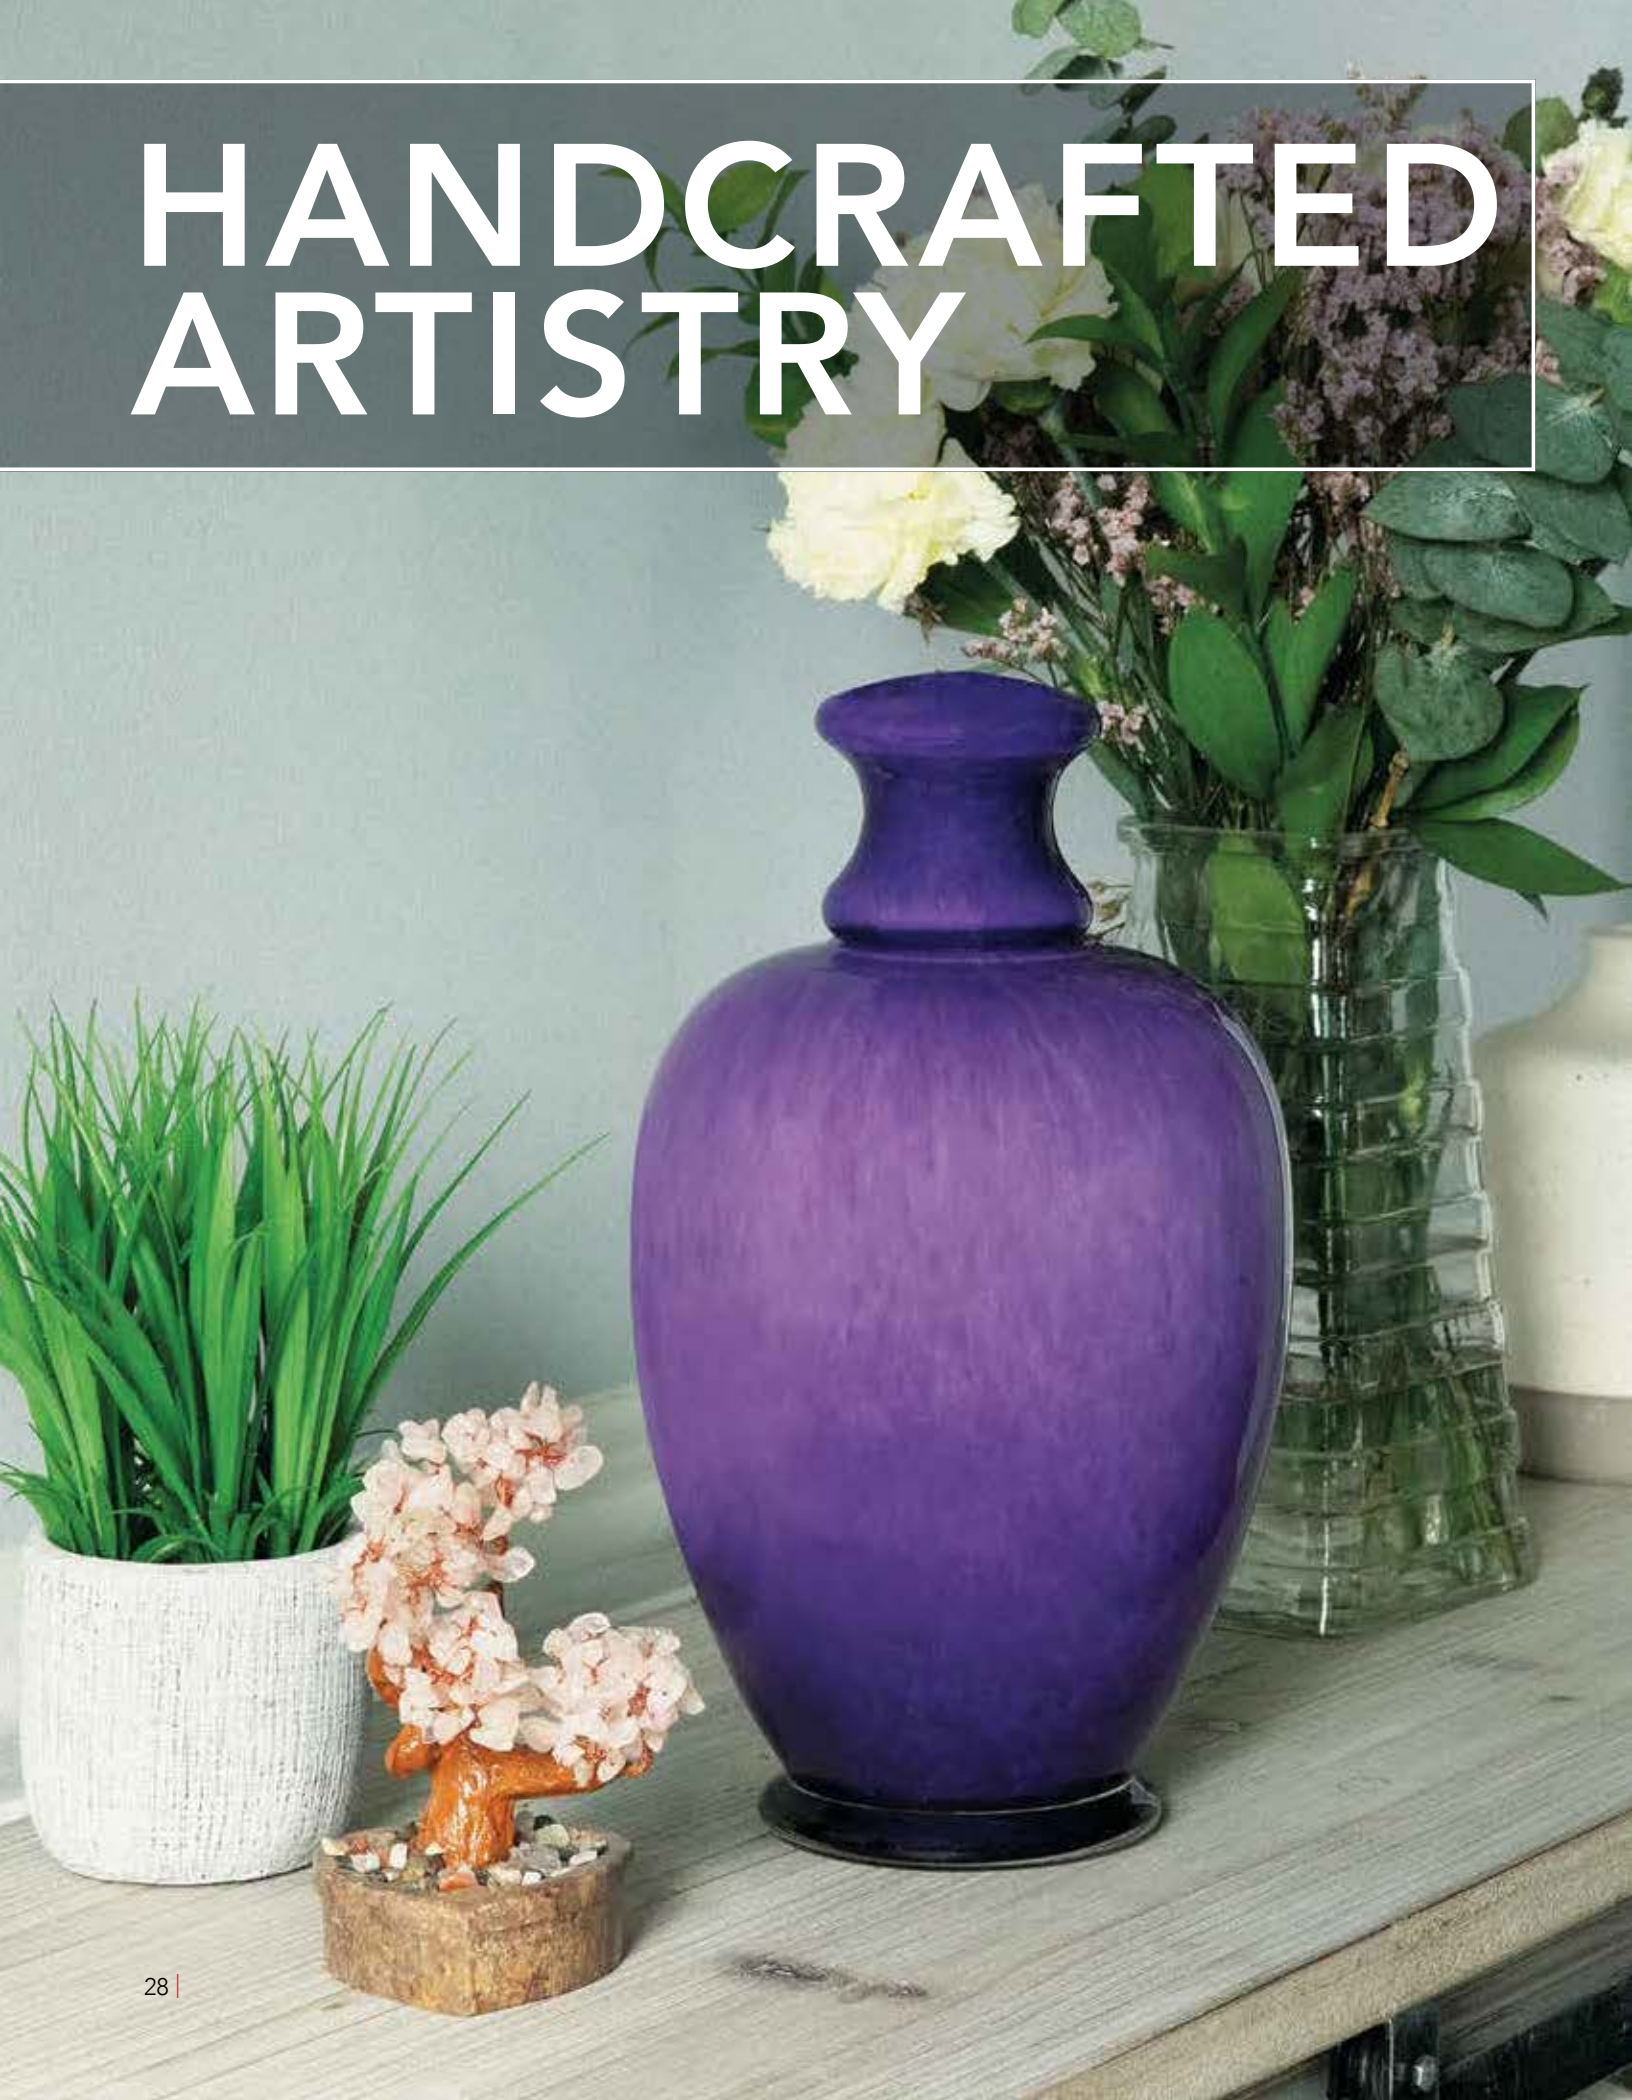

HANDCRAFTED ARTISTRY