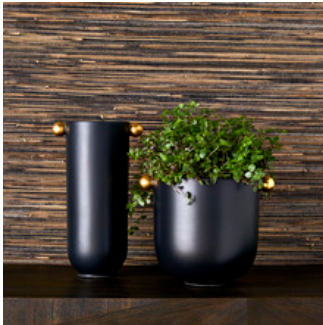

R17945 \$117.00  
Grassy Field Bowl Large  
16 W X 9 H X 16 D (in)

R17946 \$119.00  
Grassy Field Jar  
10 W X 19 H X 10 D (in)

R17948 \$97.00  
Raven Pitcher  
11 W X 11 H X 6 D (in)

R17949 \$97.00  
Macaw Pitcher  
12 W X 8 H X 6 D (in)

R17950 \$69.00  
Deco Ball Vase Tall  
7 W X 12 H X 7 D (in)

R17951 \$73.00  
Deco Ball Vase/Cachepot  
10 W X 8 H X 10 D (in)

R17952 \$93.00  
Canoe Bowl Matte - Black  
19 W X 6 H X 6 D (in)

R22542 \$107.00  
Knurl Wall Black, 1 Lt Sconce  
12 H X 7 W X 8 D (in)