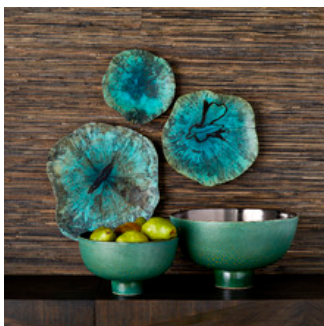

R04290 \$139.00  
Tazo Wood Wall Decor, S/3  
18 W X 2 H X 18 D (in)

R04291 \$139.00  
Tazo Wood Wall Decor,...  
18 W X 2 H X 18 D (in)

R09654 \$298.00  
Armored Mirror  
48 W X 48 H X 2 D (in)

R09707 \$425.00  
Harland Mirror  
40 W X 80 H X 2 D (in)