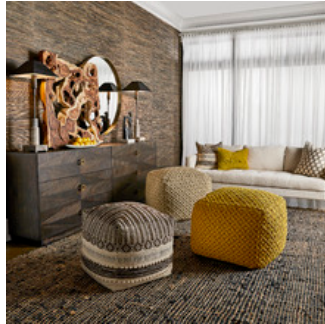

R22546 \$165.00  
Mahjong, 1 Lt Sconce  
10 H X 9 W X 7 D (in)

R23596 \$149.00  
Malibu Pouf  
20 W X 18 H X 20 D (in)

R23968 \$173.00  
Feeling Knotty Pouf, Ivory  
24 W X 19 H X 24 D (in)

R23969 \$173.00  
Feeling Knotty Pouf, ...  
24 W X 19 H X 24 D (in)