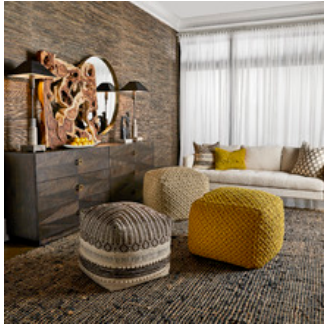

R22546 \$165.00  
Mahjong, 1 Lt Sconce  
10 H X 9 W X 7 D (in)

R23596 \$149.00  
Malibu Pouf  
20 W X 18 H X 20 D (in)

R23968 \$173.00  
Feeling Knotty Pouf, Ivory  
24 W X 19 H X 24 D (in)

R23969 \$173.00  
Feeling Knotty Pouf, ...  
24 W X 19 H X 24 D (in)