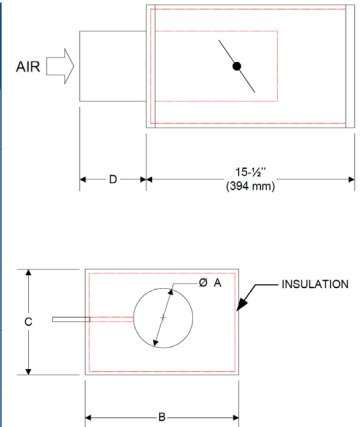

## Technical Specifications

| Model      | Air Flow CFM (l/s) | Velocity FPM (m/s) | A Inlet Diameter | B Width     | C Height    | D Lenght         | Weight LBS (kg) |
|------------|--------------------|--------------------|------------------|-------------|-------------|------------------|-----------------|
| AZPL-TUB05 | 130 (60)           | 953 (4.84)         | 5" (127mm)       | 12" (305mm) | 8" (203mm)  | 6.25" (158.75mm) | 13 (5.90)       |
| AZPL-TUB06 | 200 (95)           | 1019 (5.18)        | 6" (152mm)       | 12" (305mm) | 8" (203mm)  | 6.25" (158.75mm) | 14 (6.35)       |
| AZPL-TUB07 | 275 (130)          | 1029 (5.23)        | 7" (178mm)       | 12" (305mm) | 8" (203mm)  | 6.25" (158.75mm) | 15 (6.80)       |
| AZPL-TUB08 | 350 (165)          | 1003 (5.10)        | 8" (203mm)       | 12" (305mm) | 10" (254mm) | 6.25" (158.75mm) | 16 (7.26)       |
| AZPL-TUB09 | 450 (210)          | 1019 (5.18)        | 9" (229mm)       | 12" (305mm) | 10" (254mm) | 6.25" (158.75mm) | 16 (7.26)       |
| AZPL-TUB10 | 550 (260)          | 1008 (5.12)        | 10" (254mm)      | 14" (356mm) | 12" (305mm) | 6.25" (158.75mm) | 19 (8.62)       |
| AZPL-TUB12 | 800 (375)          | 1019 (5.18)        | 12" (305mm)      | 14" (356mm) | 12" (305mm) | 6.25" (158.75mm) | 23 (10.43)      |
| AZPL-TUB14 | 1100 (520)         | 1029 (5.23)        | 14" (356mm)      | 16" (406mm) | 15" (381mm) | 6.25" (158.75mm) | 29 (13.15)      |
| AZPL-TUB16 | 1400 (660)         | 1003 (5.10)        | 16" (406mm)      | 20" (508mm) | 18" (457mm) | 8" (203mm)       | 34 (15.42)      |
| AZPL-TUB18 | 1800 (849)         | 1018 (5.17)        | 18" (457mm)      | 22" (559mm) | 20" (508mm) | 10" (254mm)      | 40 (18.14)      |
| AZPL-TUB20 | 2200 (1038)        | 1008 (5.12)        | 20" (508mm)      | 24" (610mm) | 22" (559mm) | 10.5" (266.7mm)  | 45 (20.41)      |
| AZPL-TUB22 | 2600 (1227)        | 985 (5.00)         | 22" (559mm)      | 26" (660mm) | 24" (610mm) | 14" (356mm)      | 51 (23.13)      |