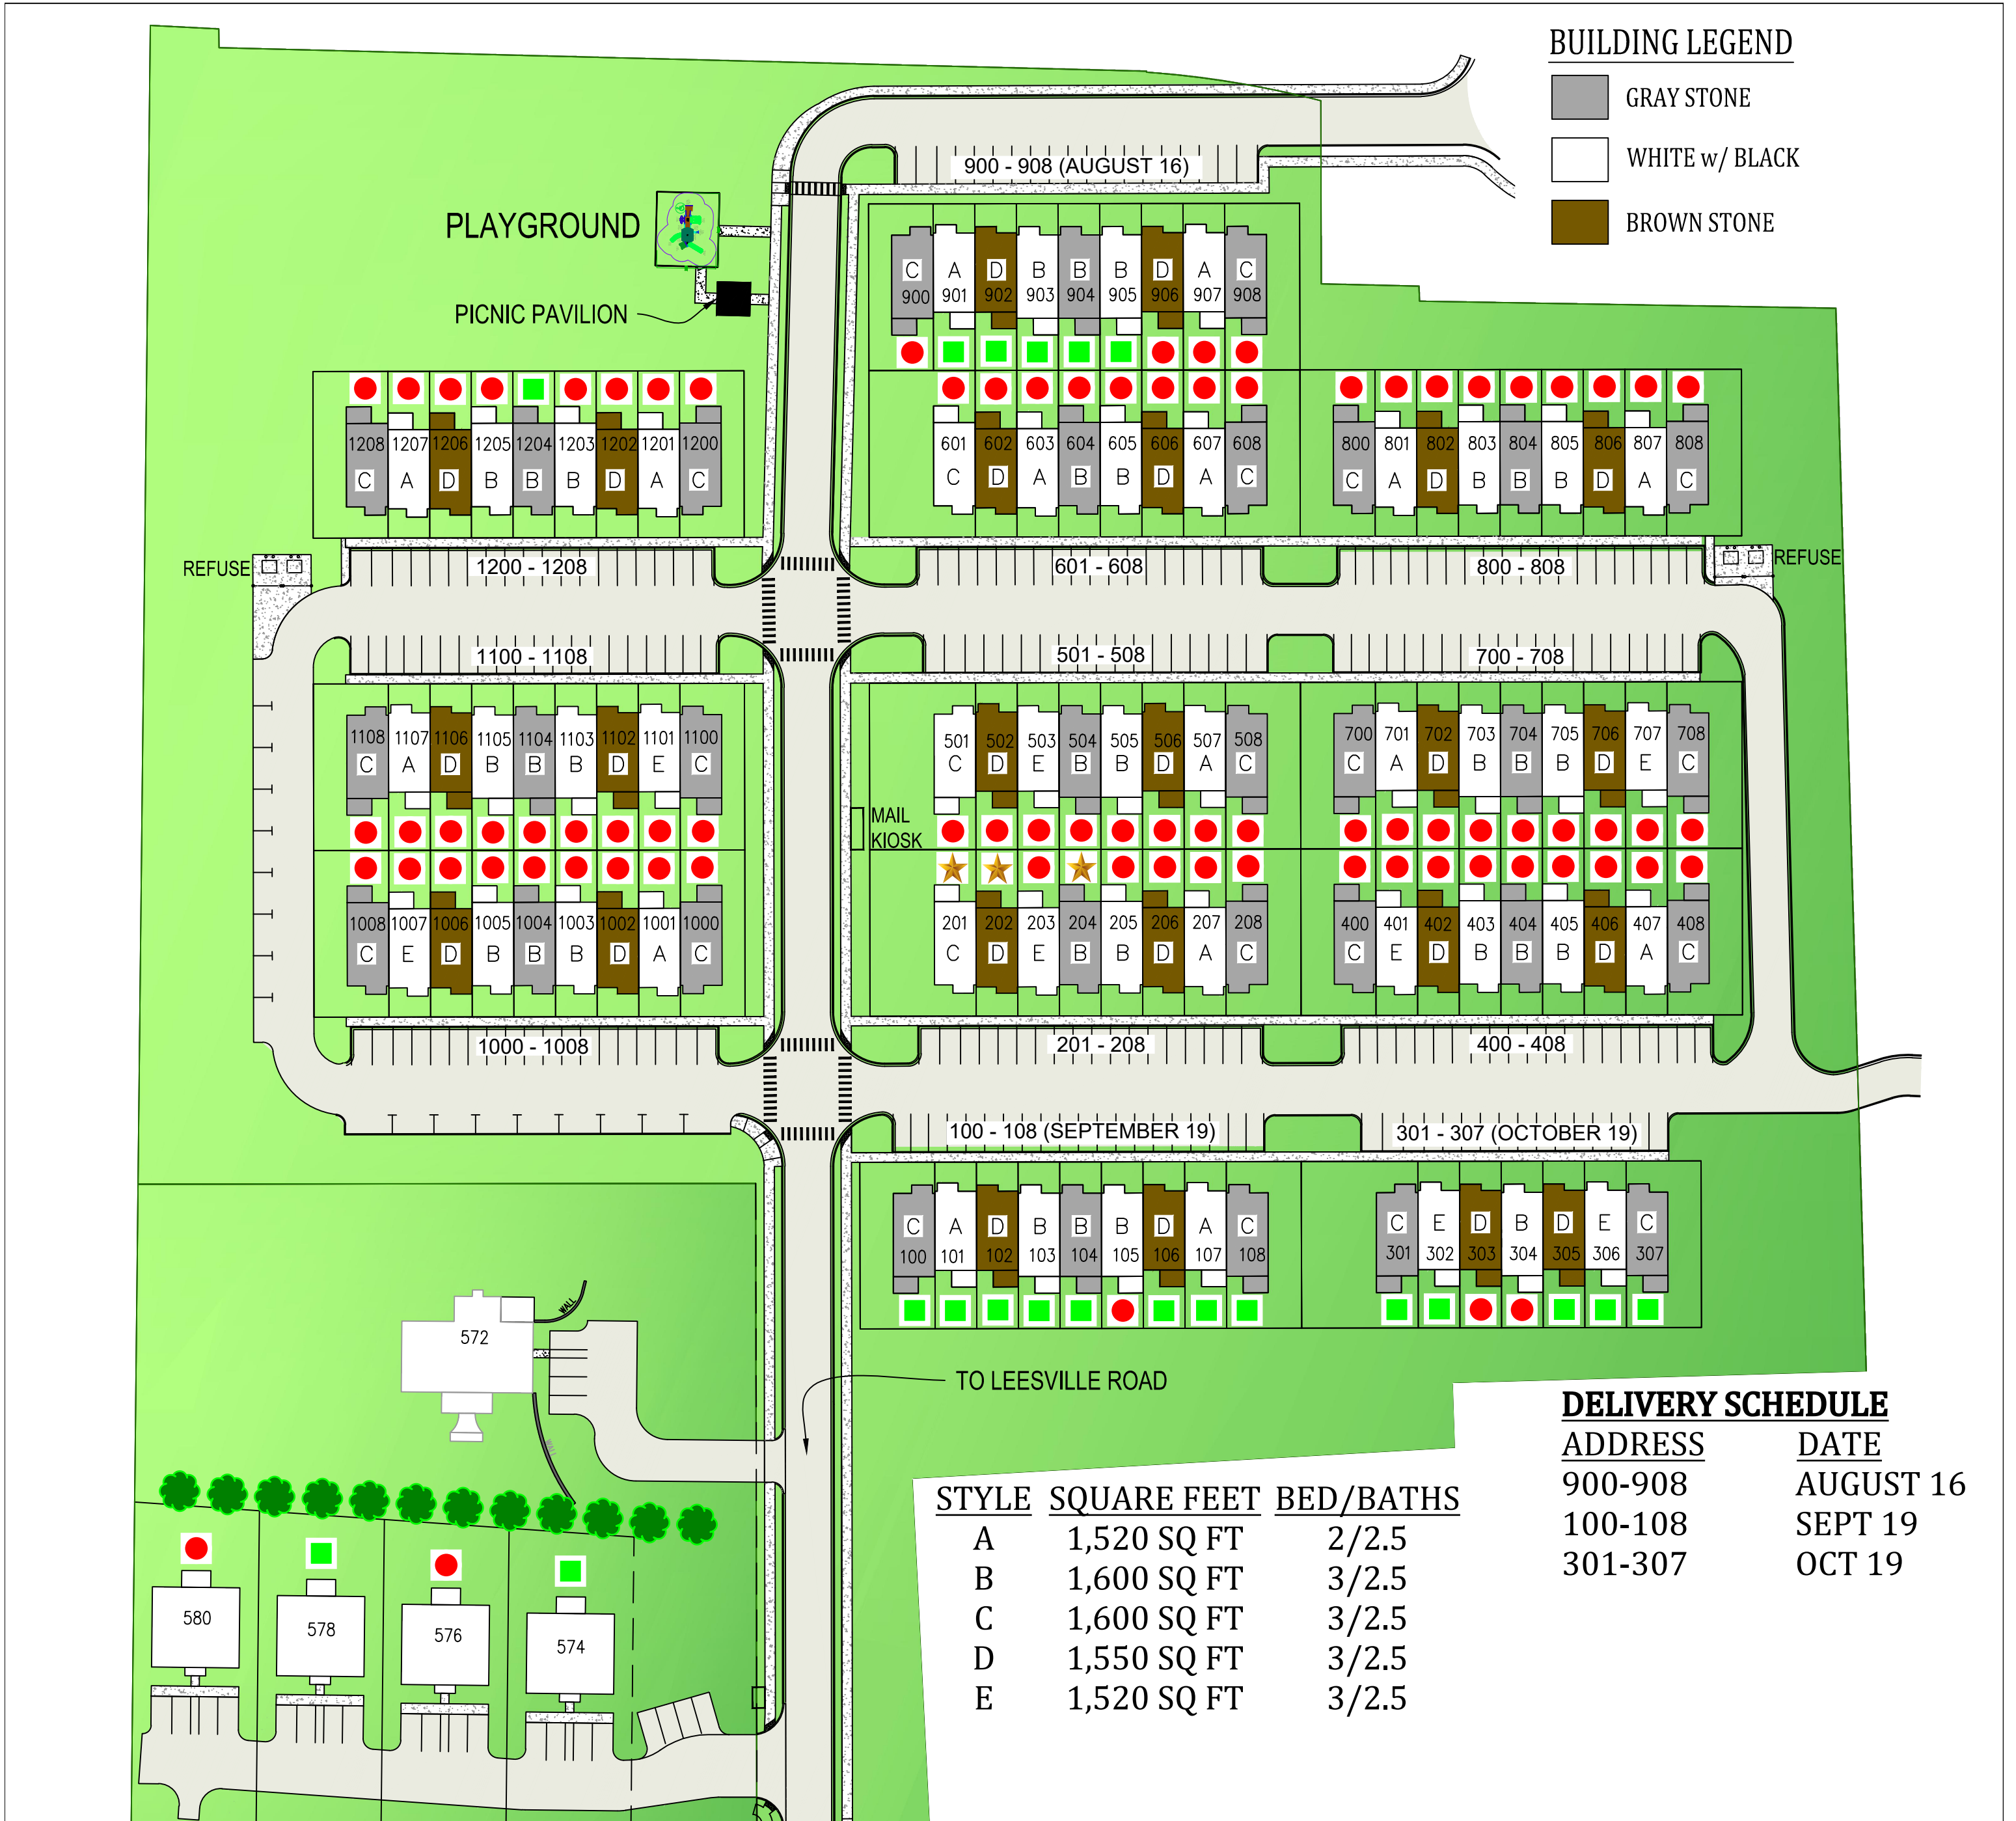

HERITAGE POINTE

MAP LEGEND

-  MODEL HOME 201 - STYLE C
-  MODEL HOME 202 - STYLE D
-  MODEL HOME 204 - STYLE B
-  AVAILABLE
-  SOLD

BUILDING LEGEND

-  GRAY STONE
-  WHITE w/ BLACK
-  BROWN STONE

DELIVERY SCHEDULE