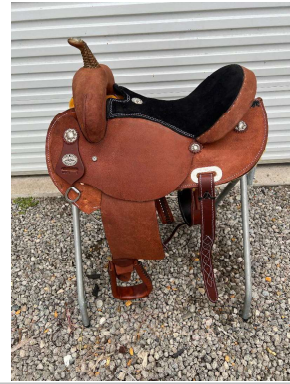

OLD WEST BRANDS 'FEATURED SADDLES'

SIMCO SHOW SADDLE - 15-17"

SIMCO SHOW CONTINUED

TEX TAN 'ALL AROUND'

LONGHORN 'CIMMARON'

LONGHORN 'COMANCHERO' BARREL

LONGHORN 'COMANCHERO OILED'

SIMCO QUICK TURN BARREL

SIMCO 'LAMB CLASSIC'

LONGHORN 'SMOKEM'

TEX TAN 'EAGLE FEATHER'

LONGHORN 'BRAYDEN JAMES' RANCH

TEX TAN STRIP DOWN RANCH SADDLE

TEX TAN STRIP DOWN CONTINUED

TEX TAN STRIP DOWN CONTINUED

LONGHORN 'WADE' RANCH SADDLE

SIMCO 'D.W. WARD ROPER' SADDLE

LONGHORN 'CUTTING' SADDLE

LONGHORN 'REINER' SADDLER

SIMCO 'TRIED AND TRUE' PLEASURE

TEX TAN TRAIL SADDLE

SIMCO 'HARLEY MADISON' CORDURA

SIMCO - 'AMERICAS BEST' TRAIL

CIRCLE 'C' PLEASURE - 15-17"