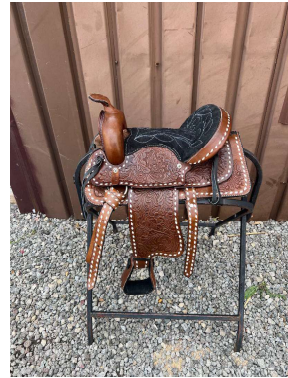

CIRCLE 'C' PLEASURE CONTINUED

MONTERREY MAKER'S BUCKSTITCH