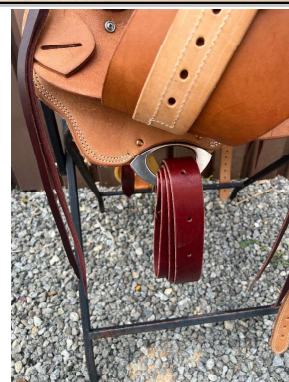

OLD WEST BRANDS 'FEATURED SADDLES'

SIMCO SHOW SADDLE - 15-17"

SIMCO SHOW CONTINUED

TEX TAN 'ALL AROUND'

LONGHORN 'CIMMARON'

LONGHORN 'COMANCHERO' BARREL

LONGHORN 'COMANCHERO OILED'

SIMCO QUICK TURN BARREL

SIMCO 'LAMB CLASSIC'

LONGHORN 'SMOKEM'

TEX TAN 'EAGLE FEATHER'

LONGHORN 'BRAYDEN JAMES' RANCH

TEX TAN STRIP DOWN RANCH SADDLE

TEX TAN STRIP DOWN CONTINUED

TEX TAN STRIP DOWN CONTINUED

LONGHORN 'WADE' RANCH SADDLE

SIMCO 'D.W. WARD ROPER' SADDLE

LONGHORN 'CUTTING' SADDLE

LONGHORN 'REINER' SADDLER

SIMCO 'TRIED AND TRUE' PLEASURE

TEX TAN TRAIL SADDLE

SIMCO 'HARLEY MADISON' CORDURA

SIMCO - 'AMERICAS BEST' TRAIL

CIRCLE 'C' PLEASURE - 15-17"