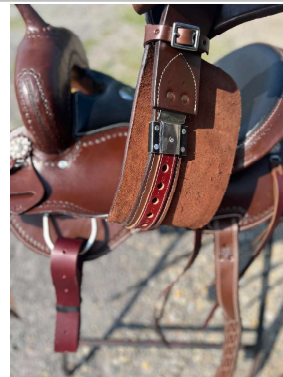

OLD WEST BRANDS 'FEATURED SADDLES'

SIMCO SHOW SADDLE - 15-17"

SIMCO SHOW CONTINUED

TEX TAN 'ALL AROUND'

LONGHORN 'CIMMARON'

LONGHORN 'COMANCHERO' BARREL

LONGHORN 'COMANCHERO OILED'

SIMCO QUICK TURN BARREL

SIMCO 'LAMB CLASSIC'

LONGHORN 'SMOKEM'

TEX TAN 'EAGLE FEATHER'

LONGHORN 'BRAYDEN JAMES' RANCH

TEX TAN STRIP DOWN RANCH SADDLE

TEX TAN STRIP DOWN CONTINUED

TEX TAN STRIP DOWN CONTINUED

LONGHORN 'WADE' RANCH SADDLE

SIMCO 'D.W. WARD ROPER' SADDLE

LONGHORN 'CUTTING' SADDLE

LONGHORN 'REINER' SADDLER

SIMCO 'TRIED AND TRUE' PLEASURE

TEX TAN TRAIL SADDLE

SIMCO 'HARLEY MADISON' CORDURA

SIMCO - 'AMERICAS BEST' TRAIL

CIRCLE 'C' PLEASURE - 15-17"