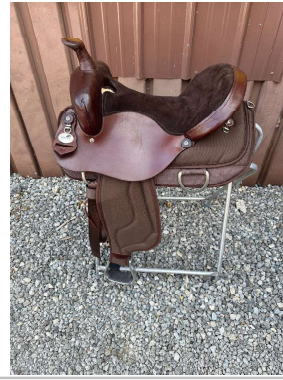

OLD WEST BRANDS 'FEATURED SADDLES'

SIMCO SHOW SADDLE - 15-17"

SIMCO SHOW CONTINUED

TEX TAN 'ALL AROUND'

LONGHORN 'CIMMARON'

LONGHORN 'COMANCHERO' BARREL

LONGHORN 'COMANCHERO OILED'

SIMCO QUICK TURN BARREL

SIMCO 'LAMB CLASSIC'

LONGHORN 'SMOKEM'

TEX TAN 'EAGLE FEATHER'

LONGHORN 'BRAYDEN JAMES' RANCH

TEX TAN STRIP DOWN RANCH SADDLE

TEX TAN STRIP DOWN CONTINUED

TEX TAN STRIP DOWN CONTINUED

LONGHORN 'WADE' RANCH SADDLE

SIMCO 'D.W. WARD ROPER' SADDLE

LONGHORN 'CUTTING' SADDLE

LONGHORN 'REINER' SADDLER

SIMCO 'TRIED AND TRUE' PLEASURE

TEX TAN TRAIL SADDLE

SIMCO 'HARLEY MADISON' CORDURA

SIMCO - 'AMERICAS BEST' TRAIL

CIRCLE 'C' PLEASURE - 15-17"