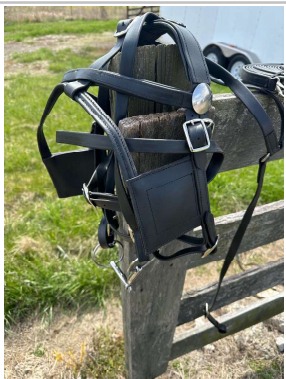

MONTERREY MAKERS - BROWN/PRPLE

MONTERREY MAKERS - BLACK

MONTERREY MAKERS - BROWN