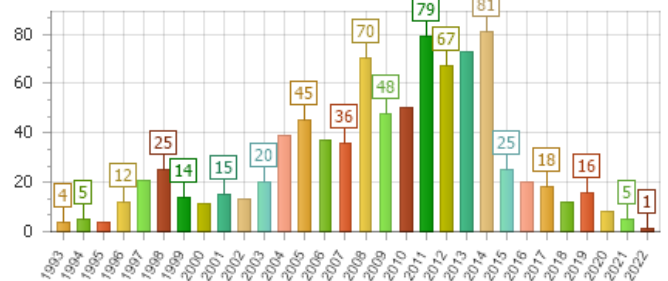

## INDIAN CENTS 1902 1C MS COIN AUCTIONS

NGC Universal ID: 228X [?](#)

### Auction Stats

Category: [Indian Cents \(1859-1909\)](#)  
 Average Grade (1 Year): MS 65  
 Average Grade (All Years): MS 62  
 Average Price (1 Year): \$4,896.00  
 Average Price (All Years): \$479.51  
 Volume (1 Year): 2  
 Volume (All Years): 874  
 Volume Rank: 18/61 [?](#)

### Auction Volume

[1Y](#) [2Y](#) [3Y](#) [5Y](#) [All](#)

Click on the chart to enlarge