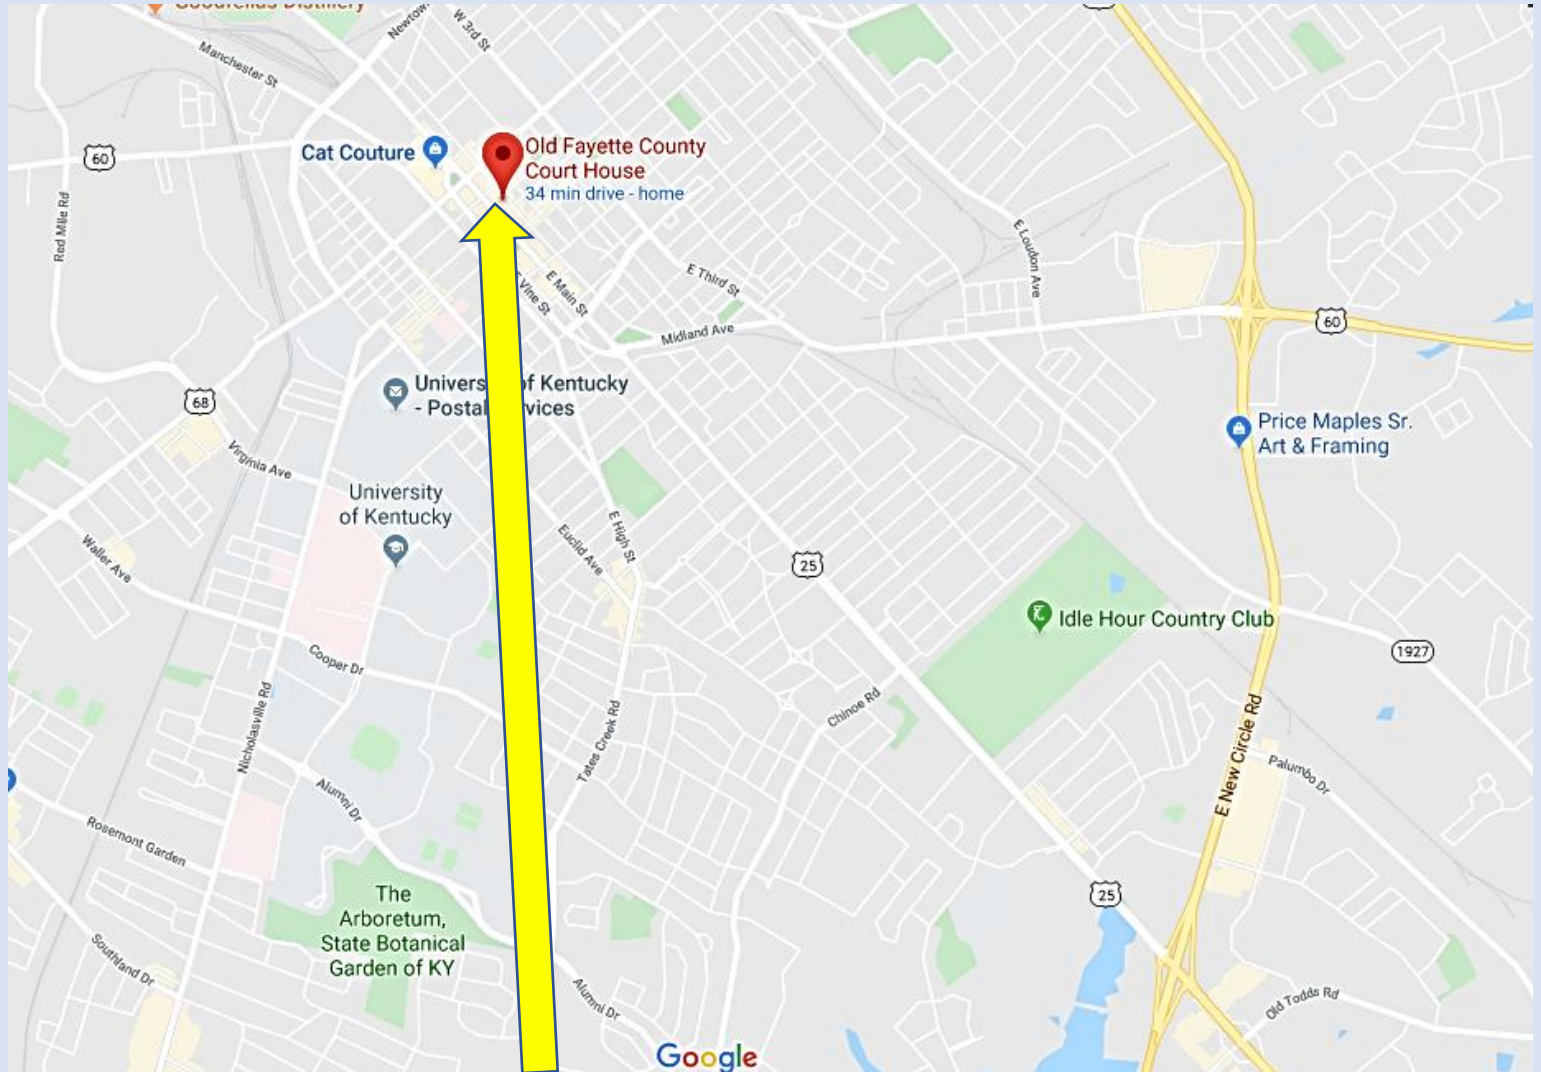

833 West Main
Street

The Old Courthouse - VisitLex

215 West Main Street

**Visitor
Center**

The Old Fayette County Courthouse

215 East Main Street

VisitLex Visitors' Center inside The Old Fayette County Courthouse 215 East Main Street

Lexington Public (Central) Library

140 East Main Street

Parking

DOWNTOWN HISTORY WALKING TOUR GUIDE MAP

- 1 Lexington Public Library
140 East Main Street
- 2 Phoenix Park
100 East Main Street
- 3 21c Museum Hotel
167 West Main Street
- 4 Courthouse Square
215 West Main Street
- 5 Fifth Third Pavilion
at Cheapside Park
251 West Main Street
- 6 First Presbyterian Church
171 Market Street
- 7 Henry Clay Law Office
176 North Mill Street
- 8 Hunt-Morgan House/Hopemont
201 North Mill Street
- 9 Carnegie Center
251 West Second Street