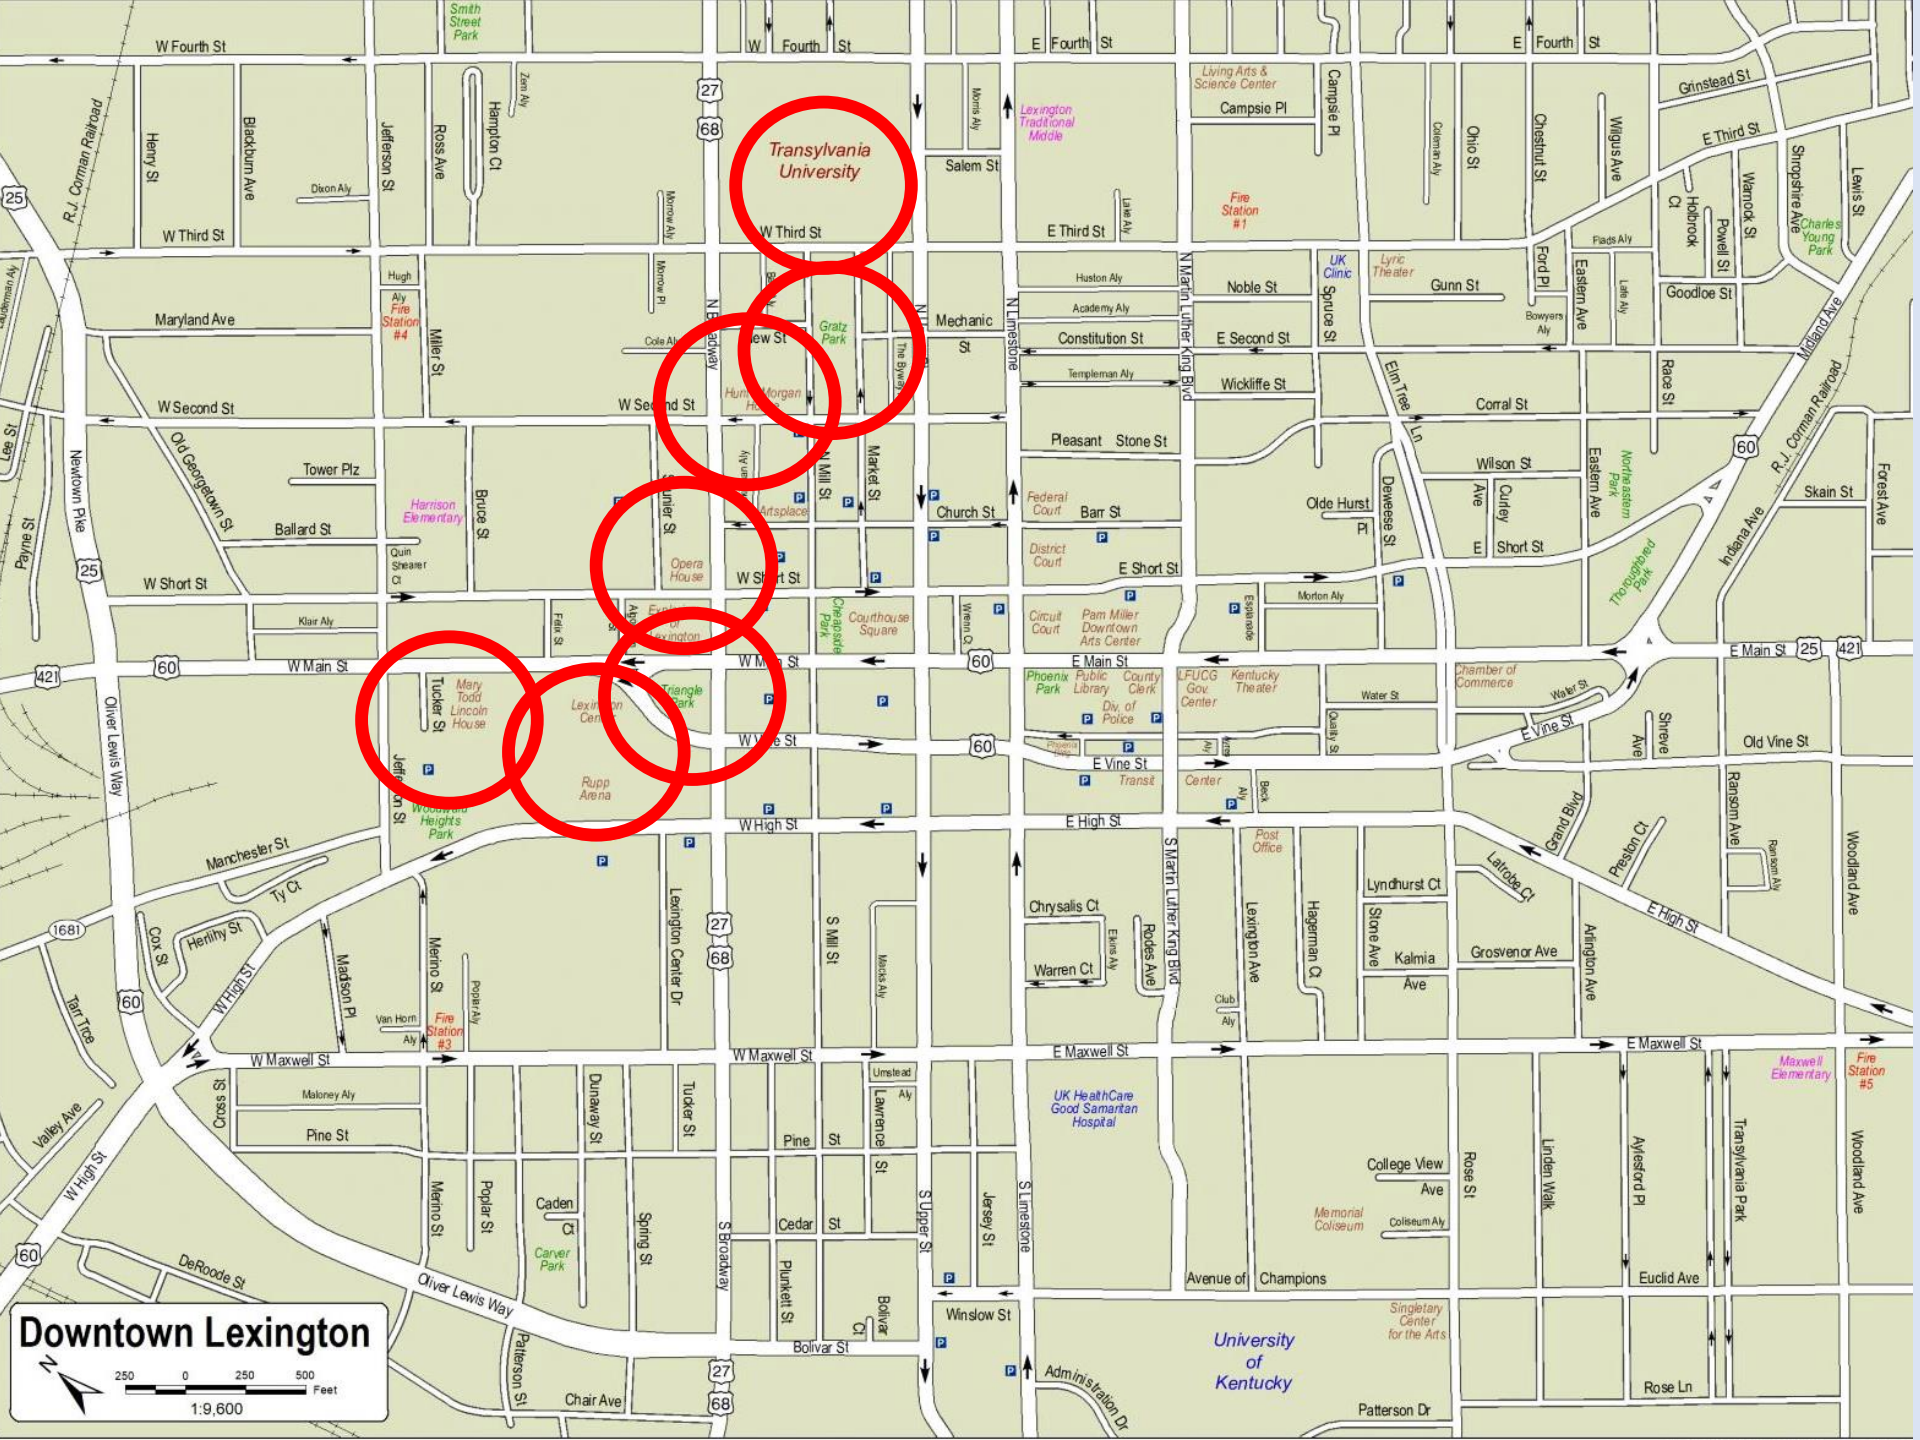

Transylvania University

Lexington Traditional Middle

Harrison Elementary

Mary Todd Lincoln House

Lexington Center

Downtown Lexington

250 0 250 500 Feet

1:9,600

University of Kentucky

Maxwell Elementary

Lexington Traditional Middle

Harrison Elementary

Mary Todd Lincoln House

Lexington Center