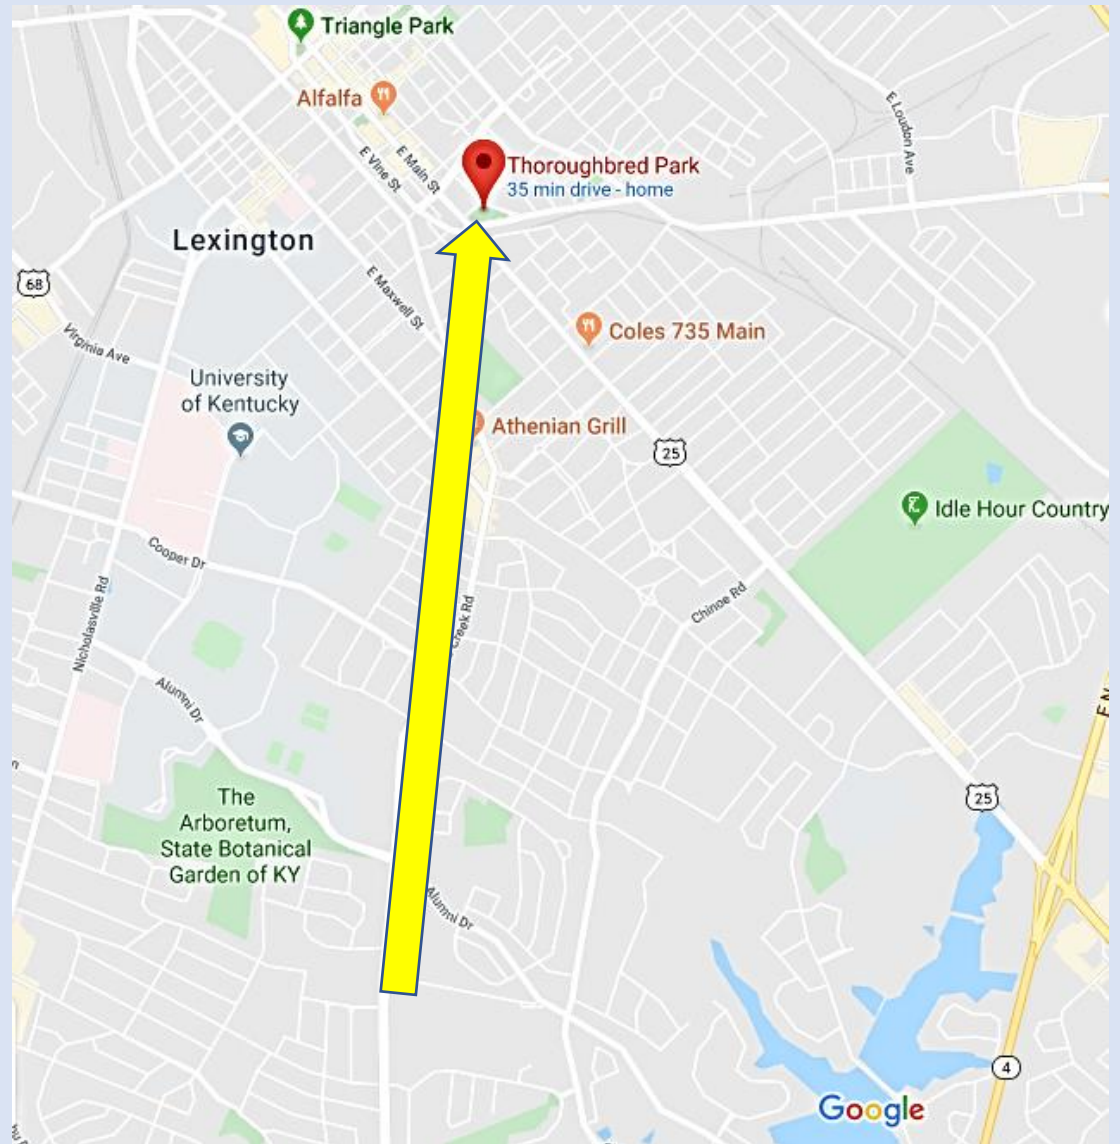

Thoroughbred Park

Main Street and Midland Avenue