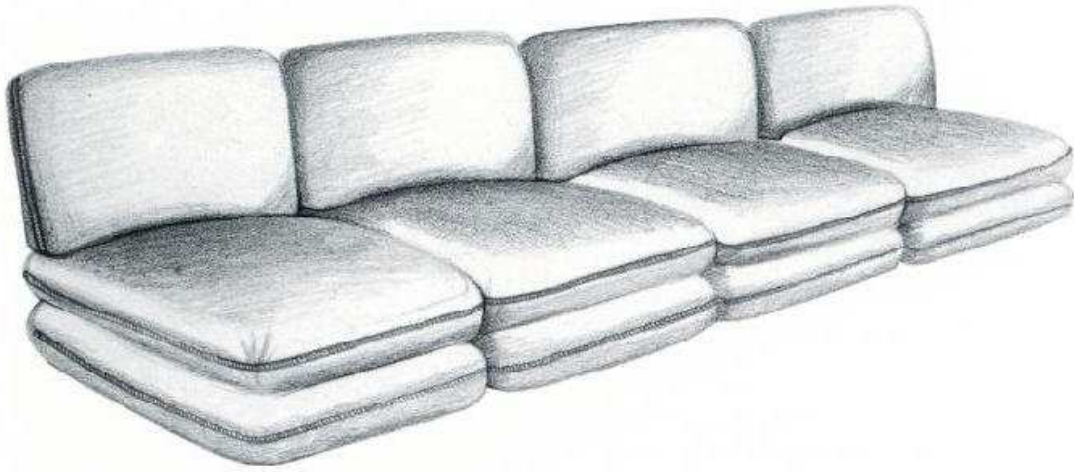

BARON UPHOLSTERERS INC.
7 ENGLEHARD BANQUETTE
DEPTH: 41"

BARON UPHOLSTERERS INC.
LOOSE PILLOW BACK BANQUETTE

BARON UPHOLSTERERS INC.
THREE PILLOW BANQUETTE

BARON UPHOLSTERERS INC.

THREE CUSHION BANQUETTE

BARON UPHOLSTERERS INC.

LOOSE PILLOW BACK CURVED BANQUETTE